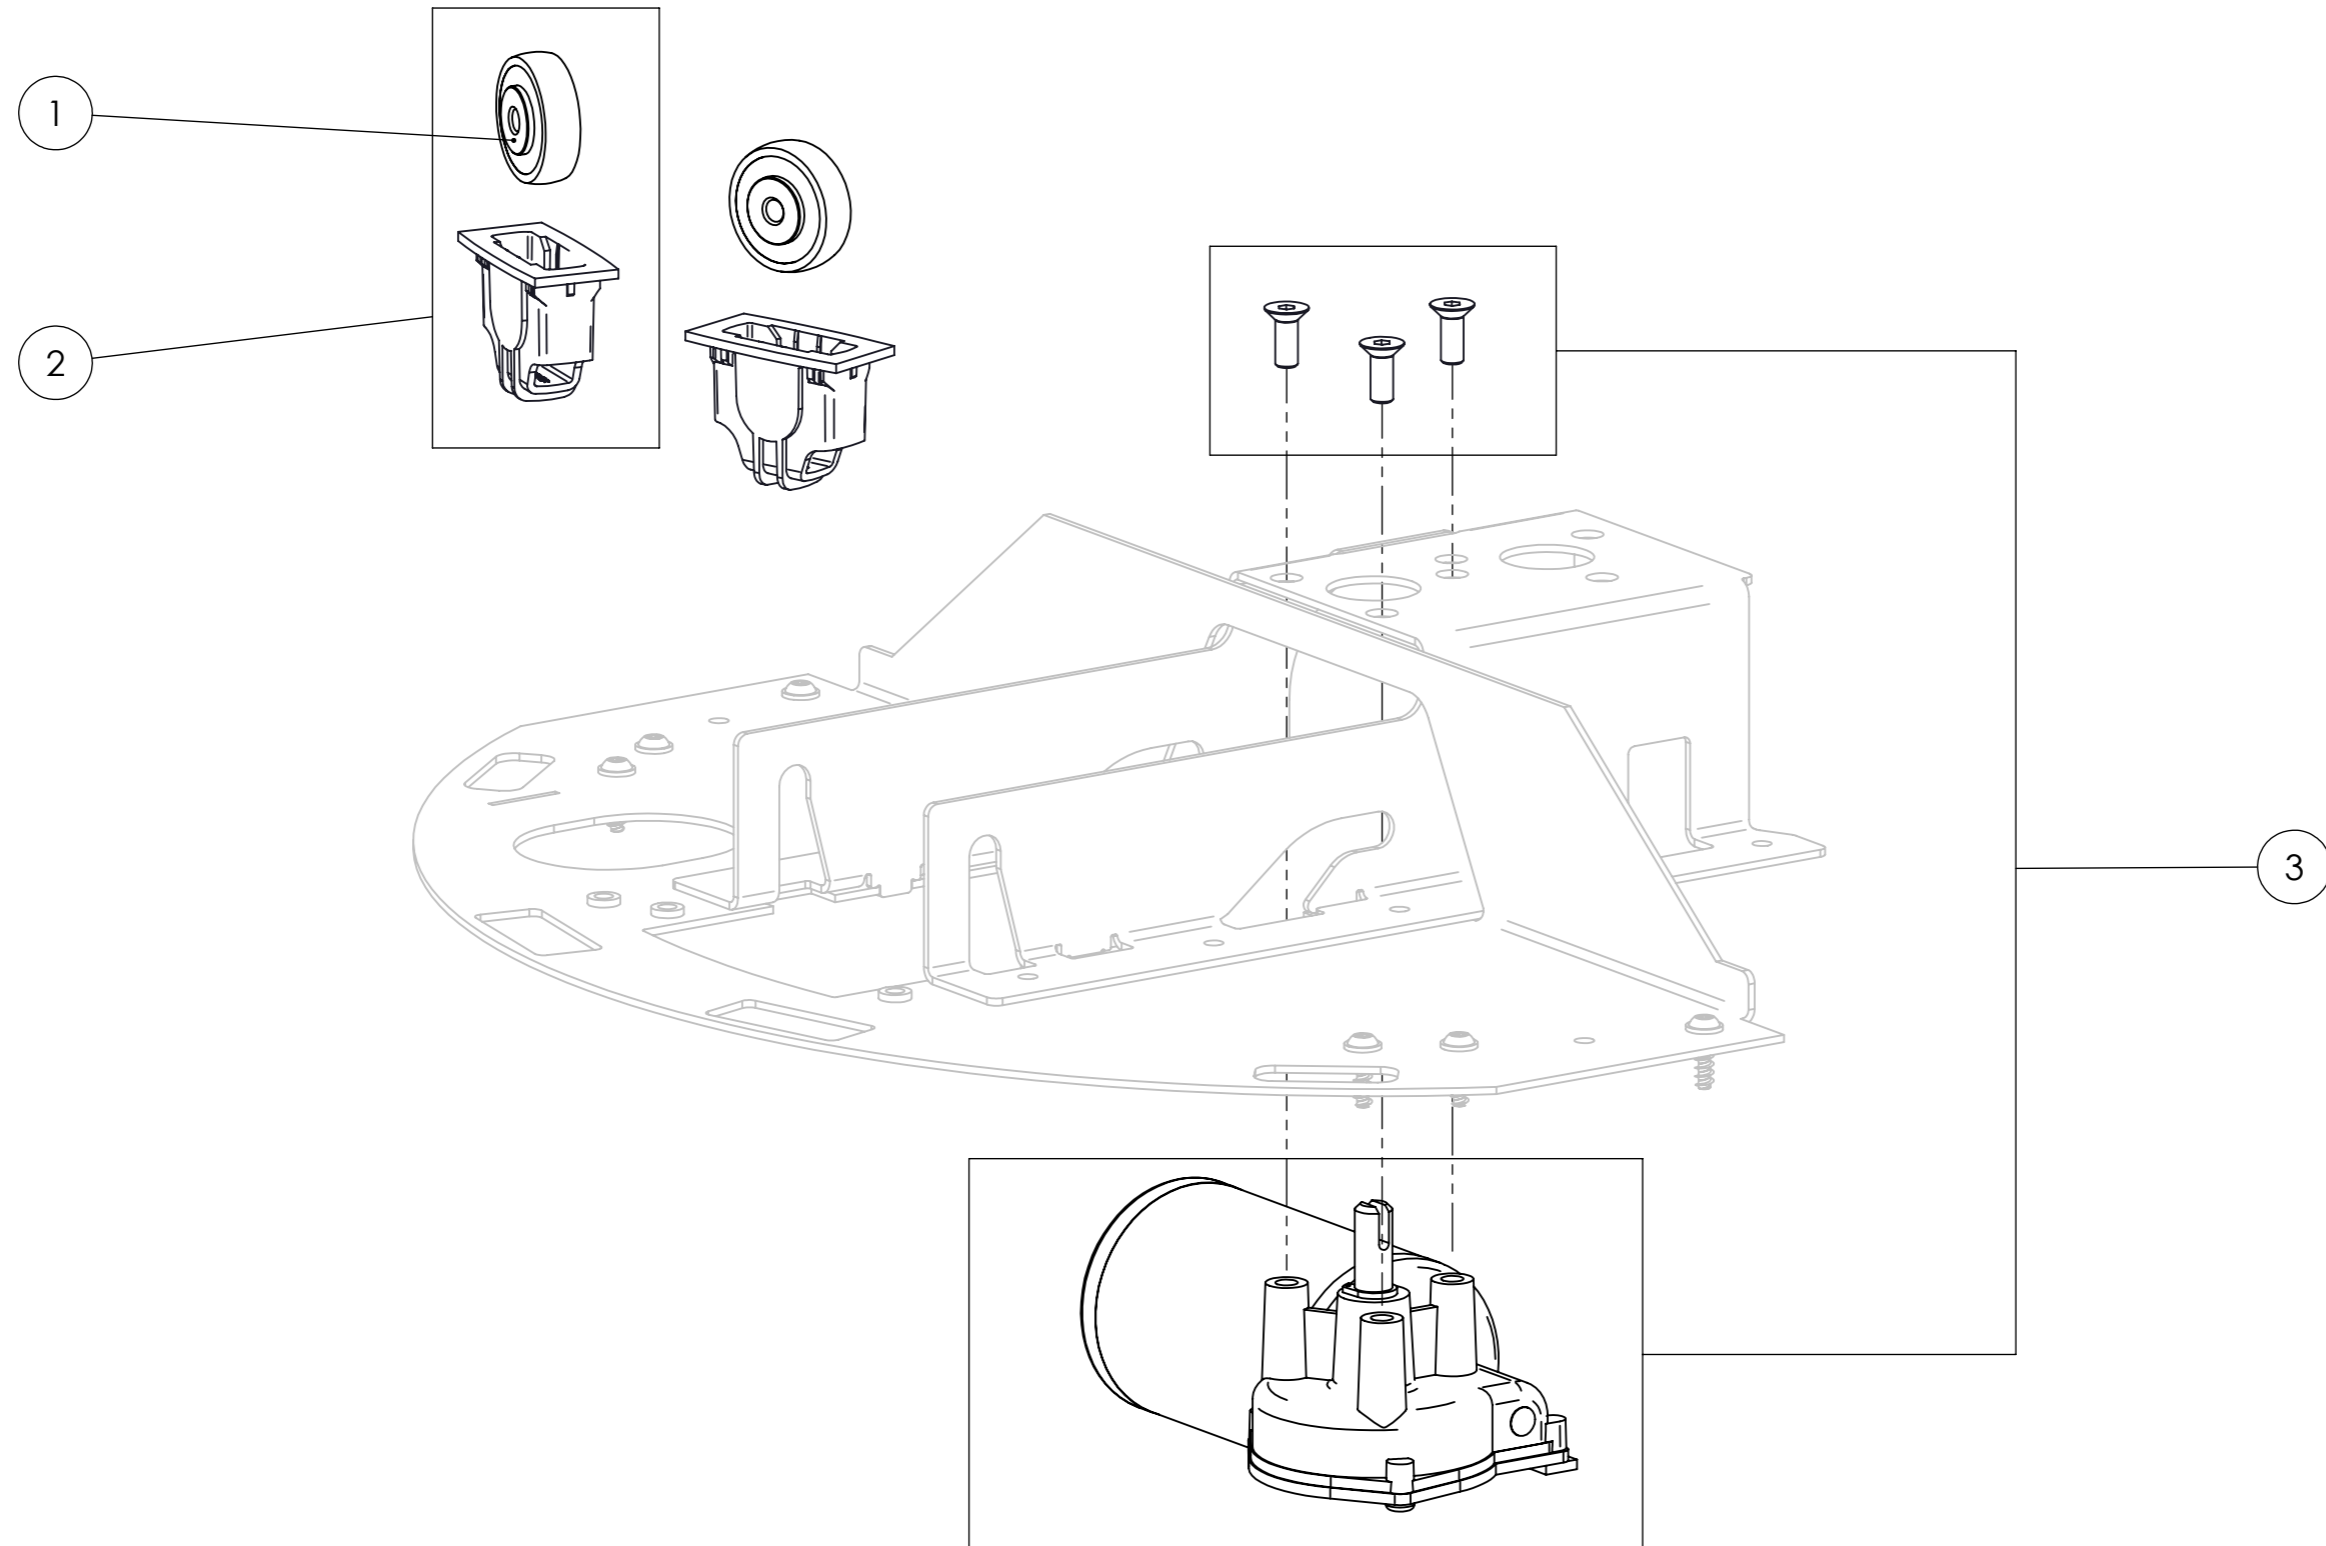

8315 Pump mechanics

1

2

ITEM	DESCRIPTION	T20	T25	T30	REMARK
1	Valve,Lever With O-Ring	1820555-SP			
2	Piston assy (T..) (set 4pcs) With Tube	1821282-SP	1821283-SP	1821284-SP	

8320 Turntable

PARTS LIST			
ITEM	PART #	DESCRIPTION	REMARK
1		Agitation,plate,xx-xx-xx	Page 8335
2	1820869-SP	Agitation,crank (2 pcs)	
3	1816579-SP	Agitation plate supp,set(3pcs)	
4	1819210-SP	Bearing Agitation (100 Sets)	

8321 Turntable baseplate

PARTS LIST			
ITEM	PART #	DESCRIPTION	REMARK
1	1862422-SP	Wheel,traversing,centric,35mm	
2	1819762-SP	Wheel Transversing With Wheel Cup	
3	1818917-SP	Motor,agitation	

8330 XDM 1821281-SP

PARTS LIST			
ITEM	PART #	DESCRIPTION	REMARK
1	1820910-SP	Motor, stepper	
2	1821195-SP	Pin, D2.5x22, DIN6325	
3	1820855-SP	Motor, stepper(set 1pc)	
4	1865660-SP	SystemOnModule(SOM)	
5	1820519-SP	PCB, XDM	
6	1865665-SP	WIFI Antena	
7	1820568-SP	Actuator, valve, XDM	
8	1820619-SP	Gripper	