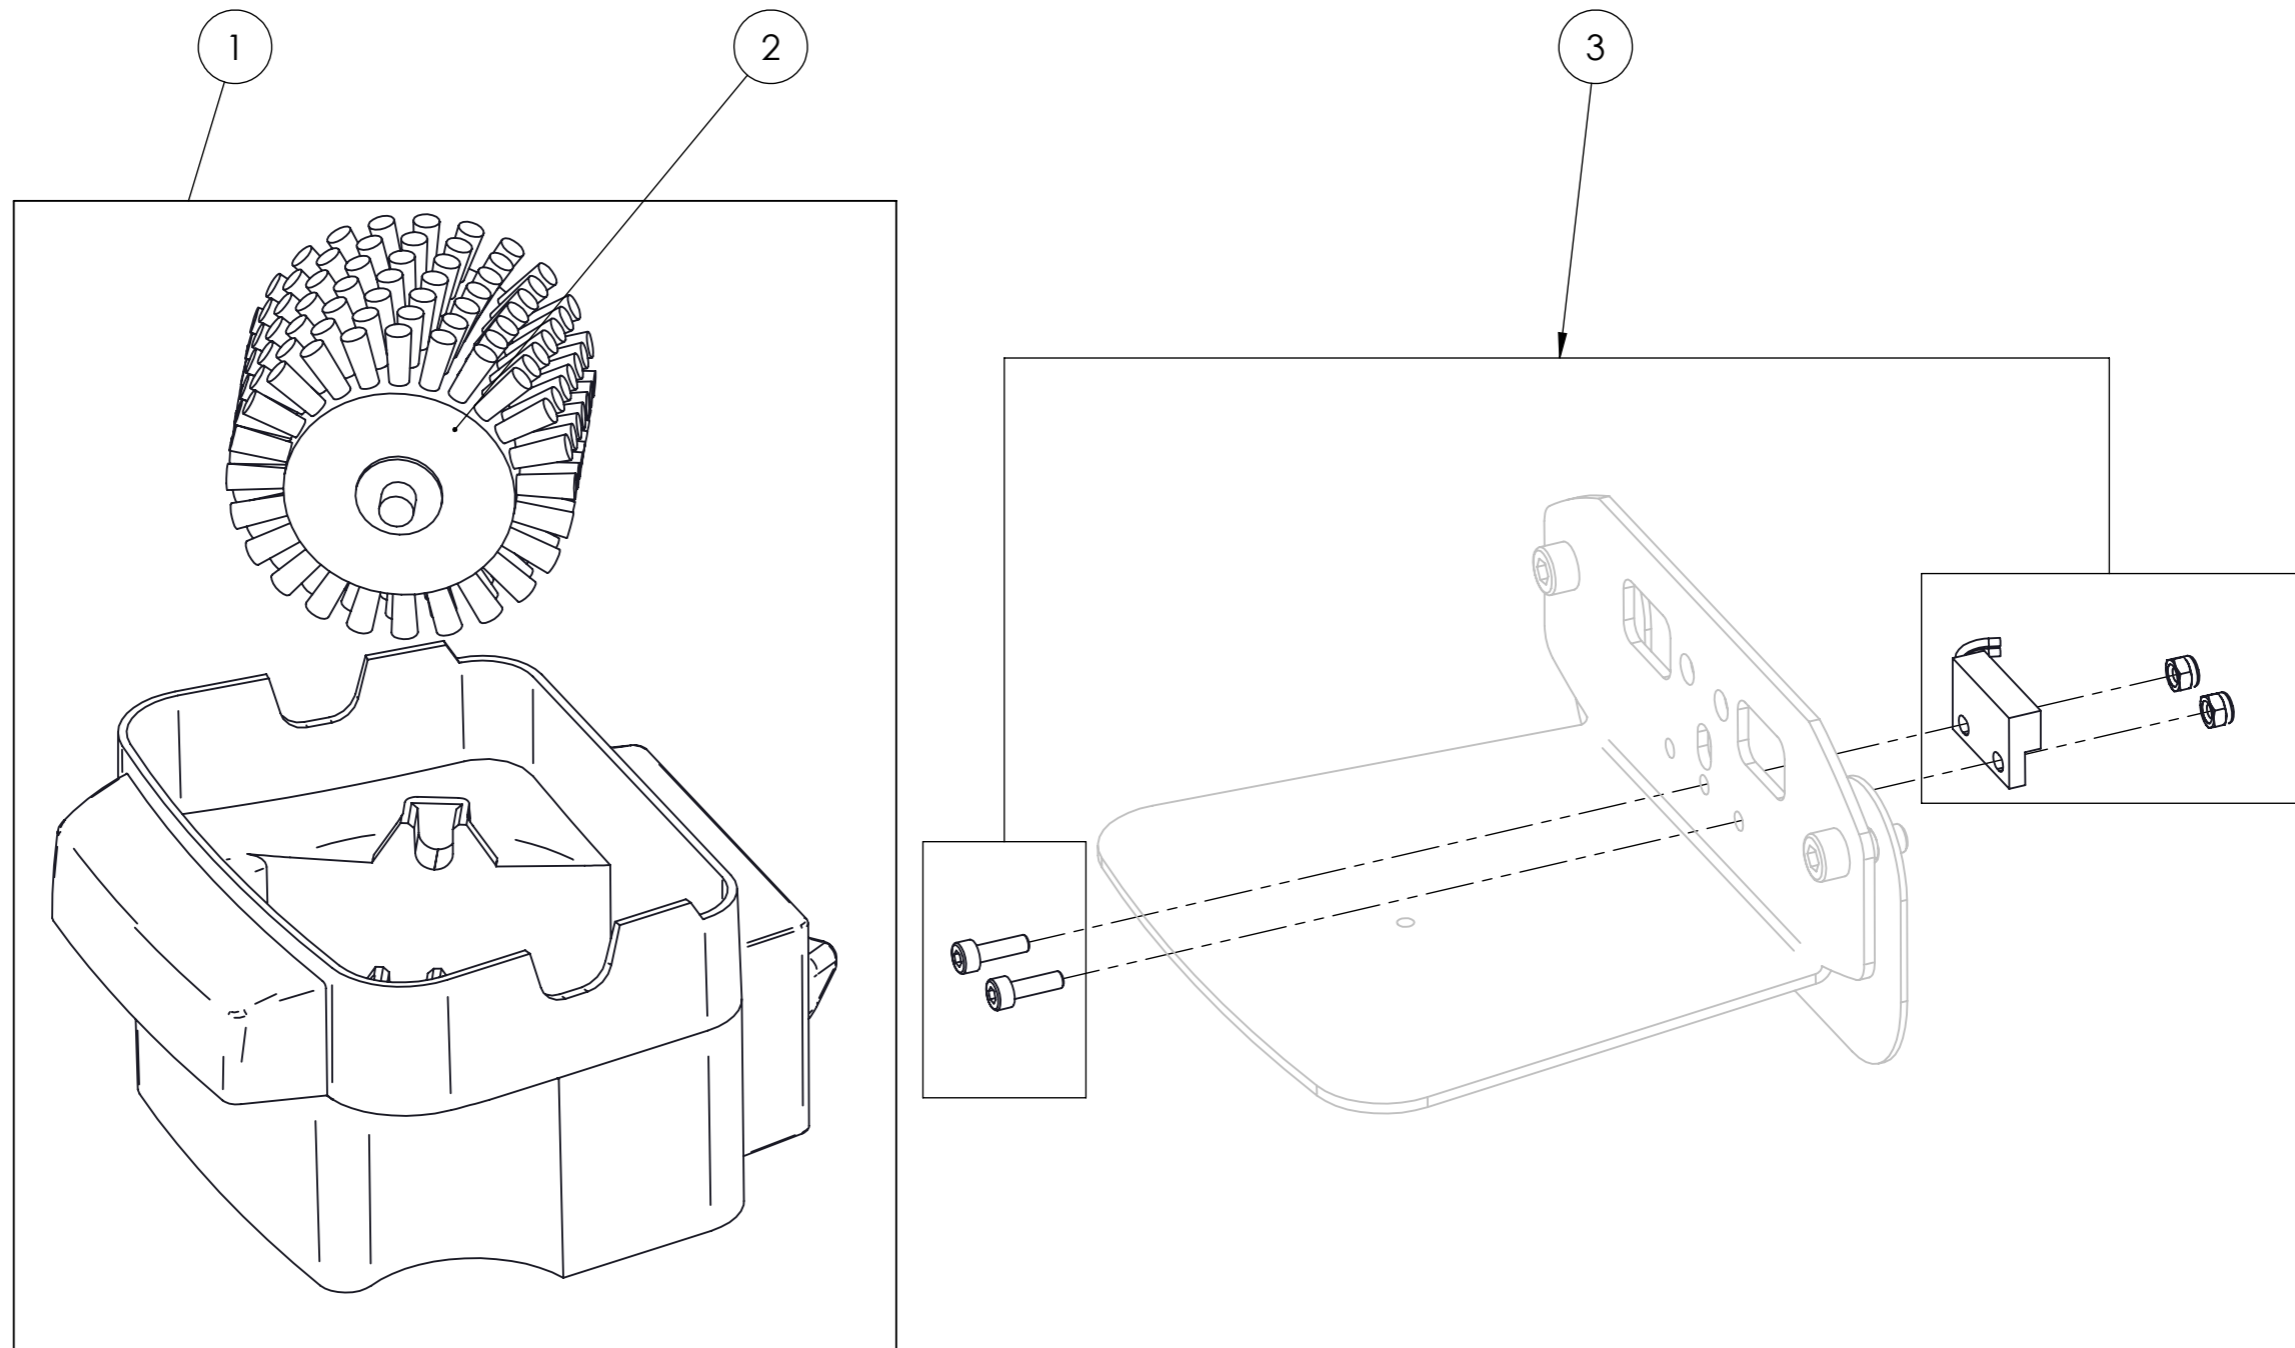

8322 Brush unit

PARTS LIST			
ITEM	PART #	DESCRIPTION	REMARK
1	1821054-SP	Container and brush(set 1pc)	
2	1820689-SP	Brush(set 1pc)	
3	1821029-SP	Reed sensor