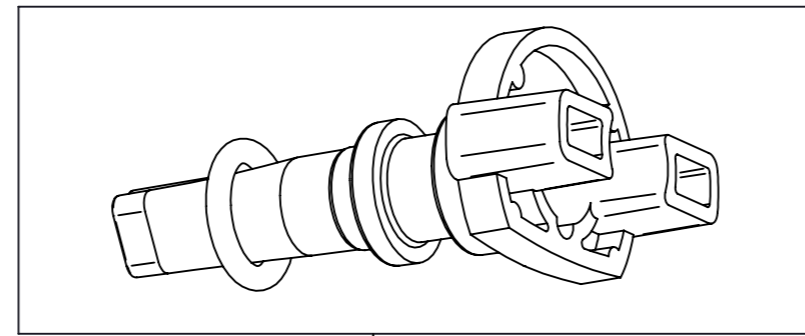

8315 Pump mechanics

1

2

ITEM	DESCRIPTION	T20	T25	T30	REMARK
1	Valve,Lever With O-Ring	1820555-SP			
2	Piston assy (T..) (set 4pcs) With Tube	1821282-SP	1821283-SP	1821284-SP