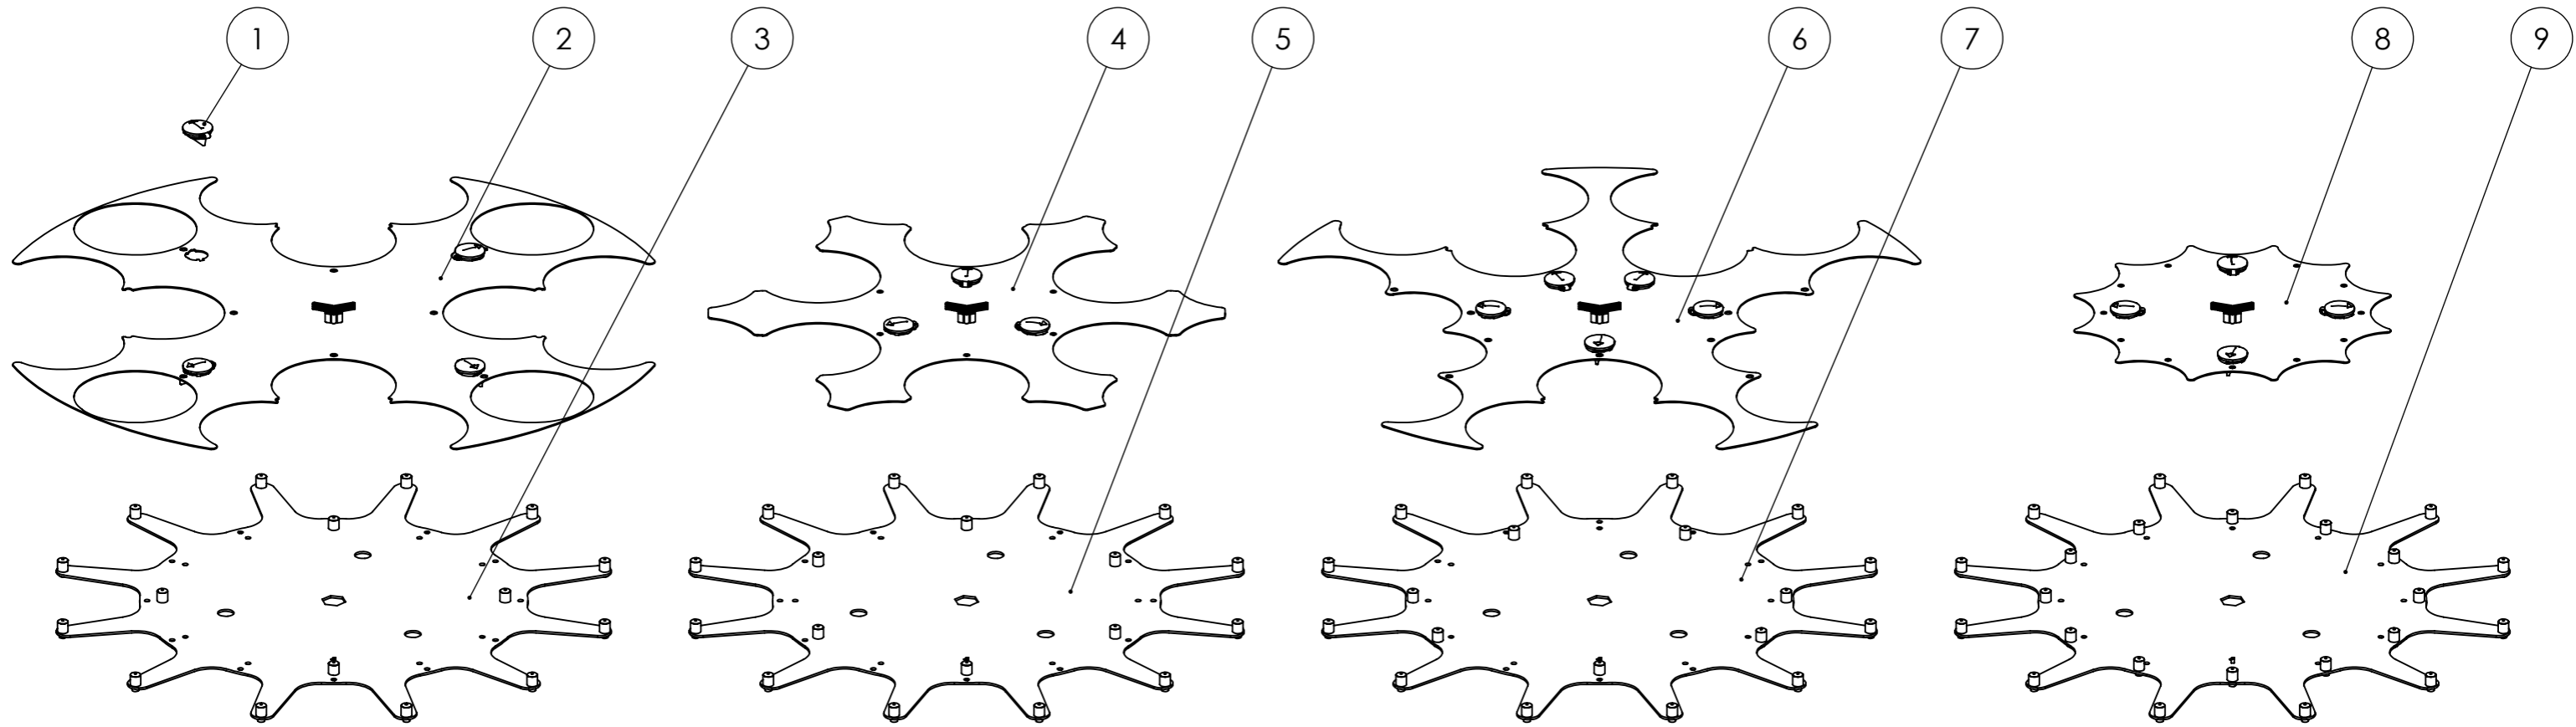

8321 Turntable baseplate

PARTS LIST			
ITEM	PART #	DESCRIPTION	REMARK
1	1862422-SP	Wheel,traversing,centric,35mm	
2	1819762-SP	Wheel Transversing With Wheel Cup	
3	1818917-SP	Motor,agitation	

8330 XDM 1821281-SP

8332 TT-drive unit gear 1821291-SP

PARTS LIST			
ITEM	PART #	DESCRIPTION	REMARK
1	1821286-SP	Gear with bearing(set 1pc)	
2	1818821-SP	Motor,turntable	
3		Turntable Motor, Complete	

8322 Brush unit

PARTS LIST			
ITEM	PART #	DESCRIPTION	REMARK
1	1821054-SP	Container and brush(set 1pc)	
2	1820689-SP	Brush(set 1pc)	
3	1821029-SP	Reed sensor	

8331 Power supply module 1821293-SP

PARTS LIST			
ITEM	PART #	DESCRIPTION	REMARK
1	1819050-SP	Fuse,5AT,250V(set 10pcs)	

8335 Top plate & Agitation plate

PARTS LIST			
ITEM	PART #	DESCRIPTION	REMARK
1	1819589-SP	Latch,polymeric,set 4 pcs	
2	1821129-SP	Topplate,24-16-01	
3	1821277-SP	Agitation,plate,24-16-01	
4	1821077-SP	Topplate,24-18-01	
5	1821278-SP	Agitation,plate,24-18-01	
6	1821217-SP	Topplate,24-19-01	
7	1821279-SP	Agitation,plate,24-19-01	
8	1821078-SP	Topplate,24-24-01	
9	1821280-SP	Agitation,plate,24-24-01	