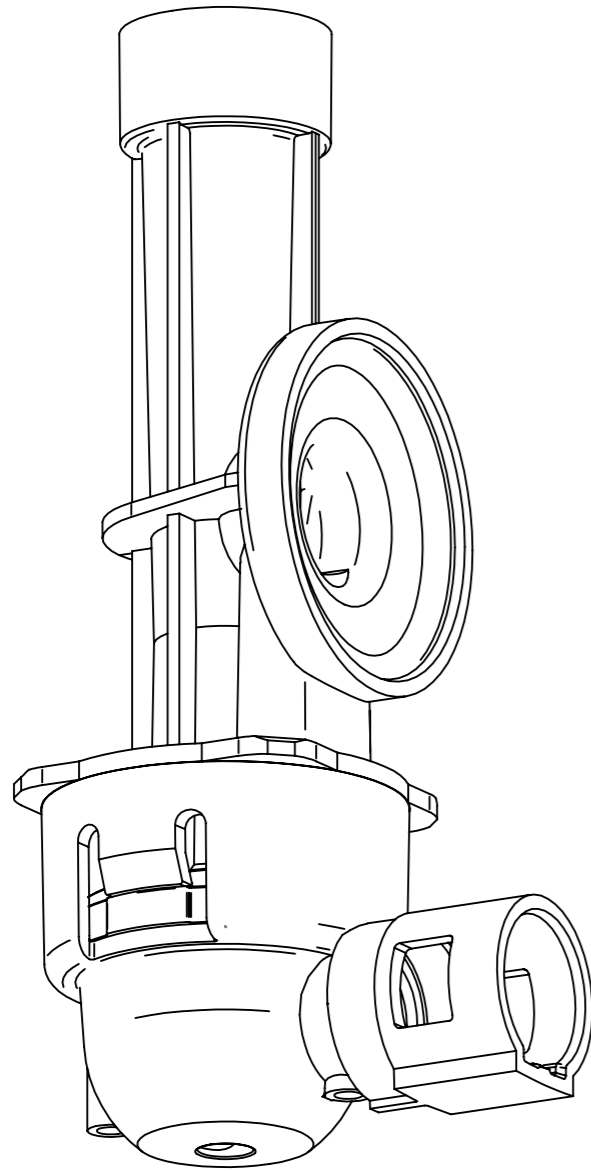

20-06-2024

SparePartbook ELEMENT 2

8300 Element 2

PARTS LIST			
ITEM	PART #	DESCRIPTION	REMARK
1		Top plate & Agitation plate	Page 8335
2	1820984-SP	Top,Cover,E2	
3		Canisters	Page 8310
4	1820957-SP	Wrap,E2	
5		Base parts	Page 8301
6	1820973-SP	Canshelf,Element	
7	1817218-SP	cable,USB-Bm,USB-Am	

8313 Canister 2.3L, Inner

PARTS LIST			
ITEM	PART #	DESCRIPTION	REMARK
1	1818807-SP	Rod agitation(set 4pcs)	
2	1818813-SP	Agitator 2.3L(set 4pcs)	
3	1818815-SP	Cover agitator(set 16pcs)	
4	1818808-SP	Canister lid 2.3L(set 4pcs)	
5		Pump mechanics	Page 8315

8315 Pump mechanics

1

2

ITEM	DESCRIPTION	T20	T25	T30	REMARK
1	Valve,Lever With O-Ring	1820555-SP			
2	Piston assy (T..) (set 4pcs) With Tube	1821282-SP	1821283-SP	1821284-SP	

8320 Turntable

PARTS LIST			
ITEM	PART #	DESCRIPTION	REMARK
1		Agitation,plate,xx-xx-xx	Page 8335
2	1820869-SP	Agitation,crank (2 pcs)	
3	1816579-SP	Agitation plate supp,set(3pcs)	
4	1819210-SP	Bearing Agitation (100 Sets)	

8321 Turntable baseplate

PARTS LIST			
ITEM	PART #	DESCRIPTION	REMARK
1	1862422-SP	Wheel,traversing,centric,35mm	
2	1819762-SP	Wheel Transversing With Wheel Cup	
3	1818917-SP	Motor,agitation	

8330 XDM 1821281-SP