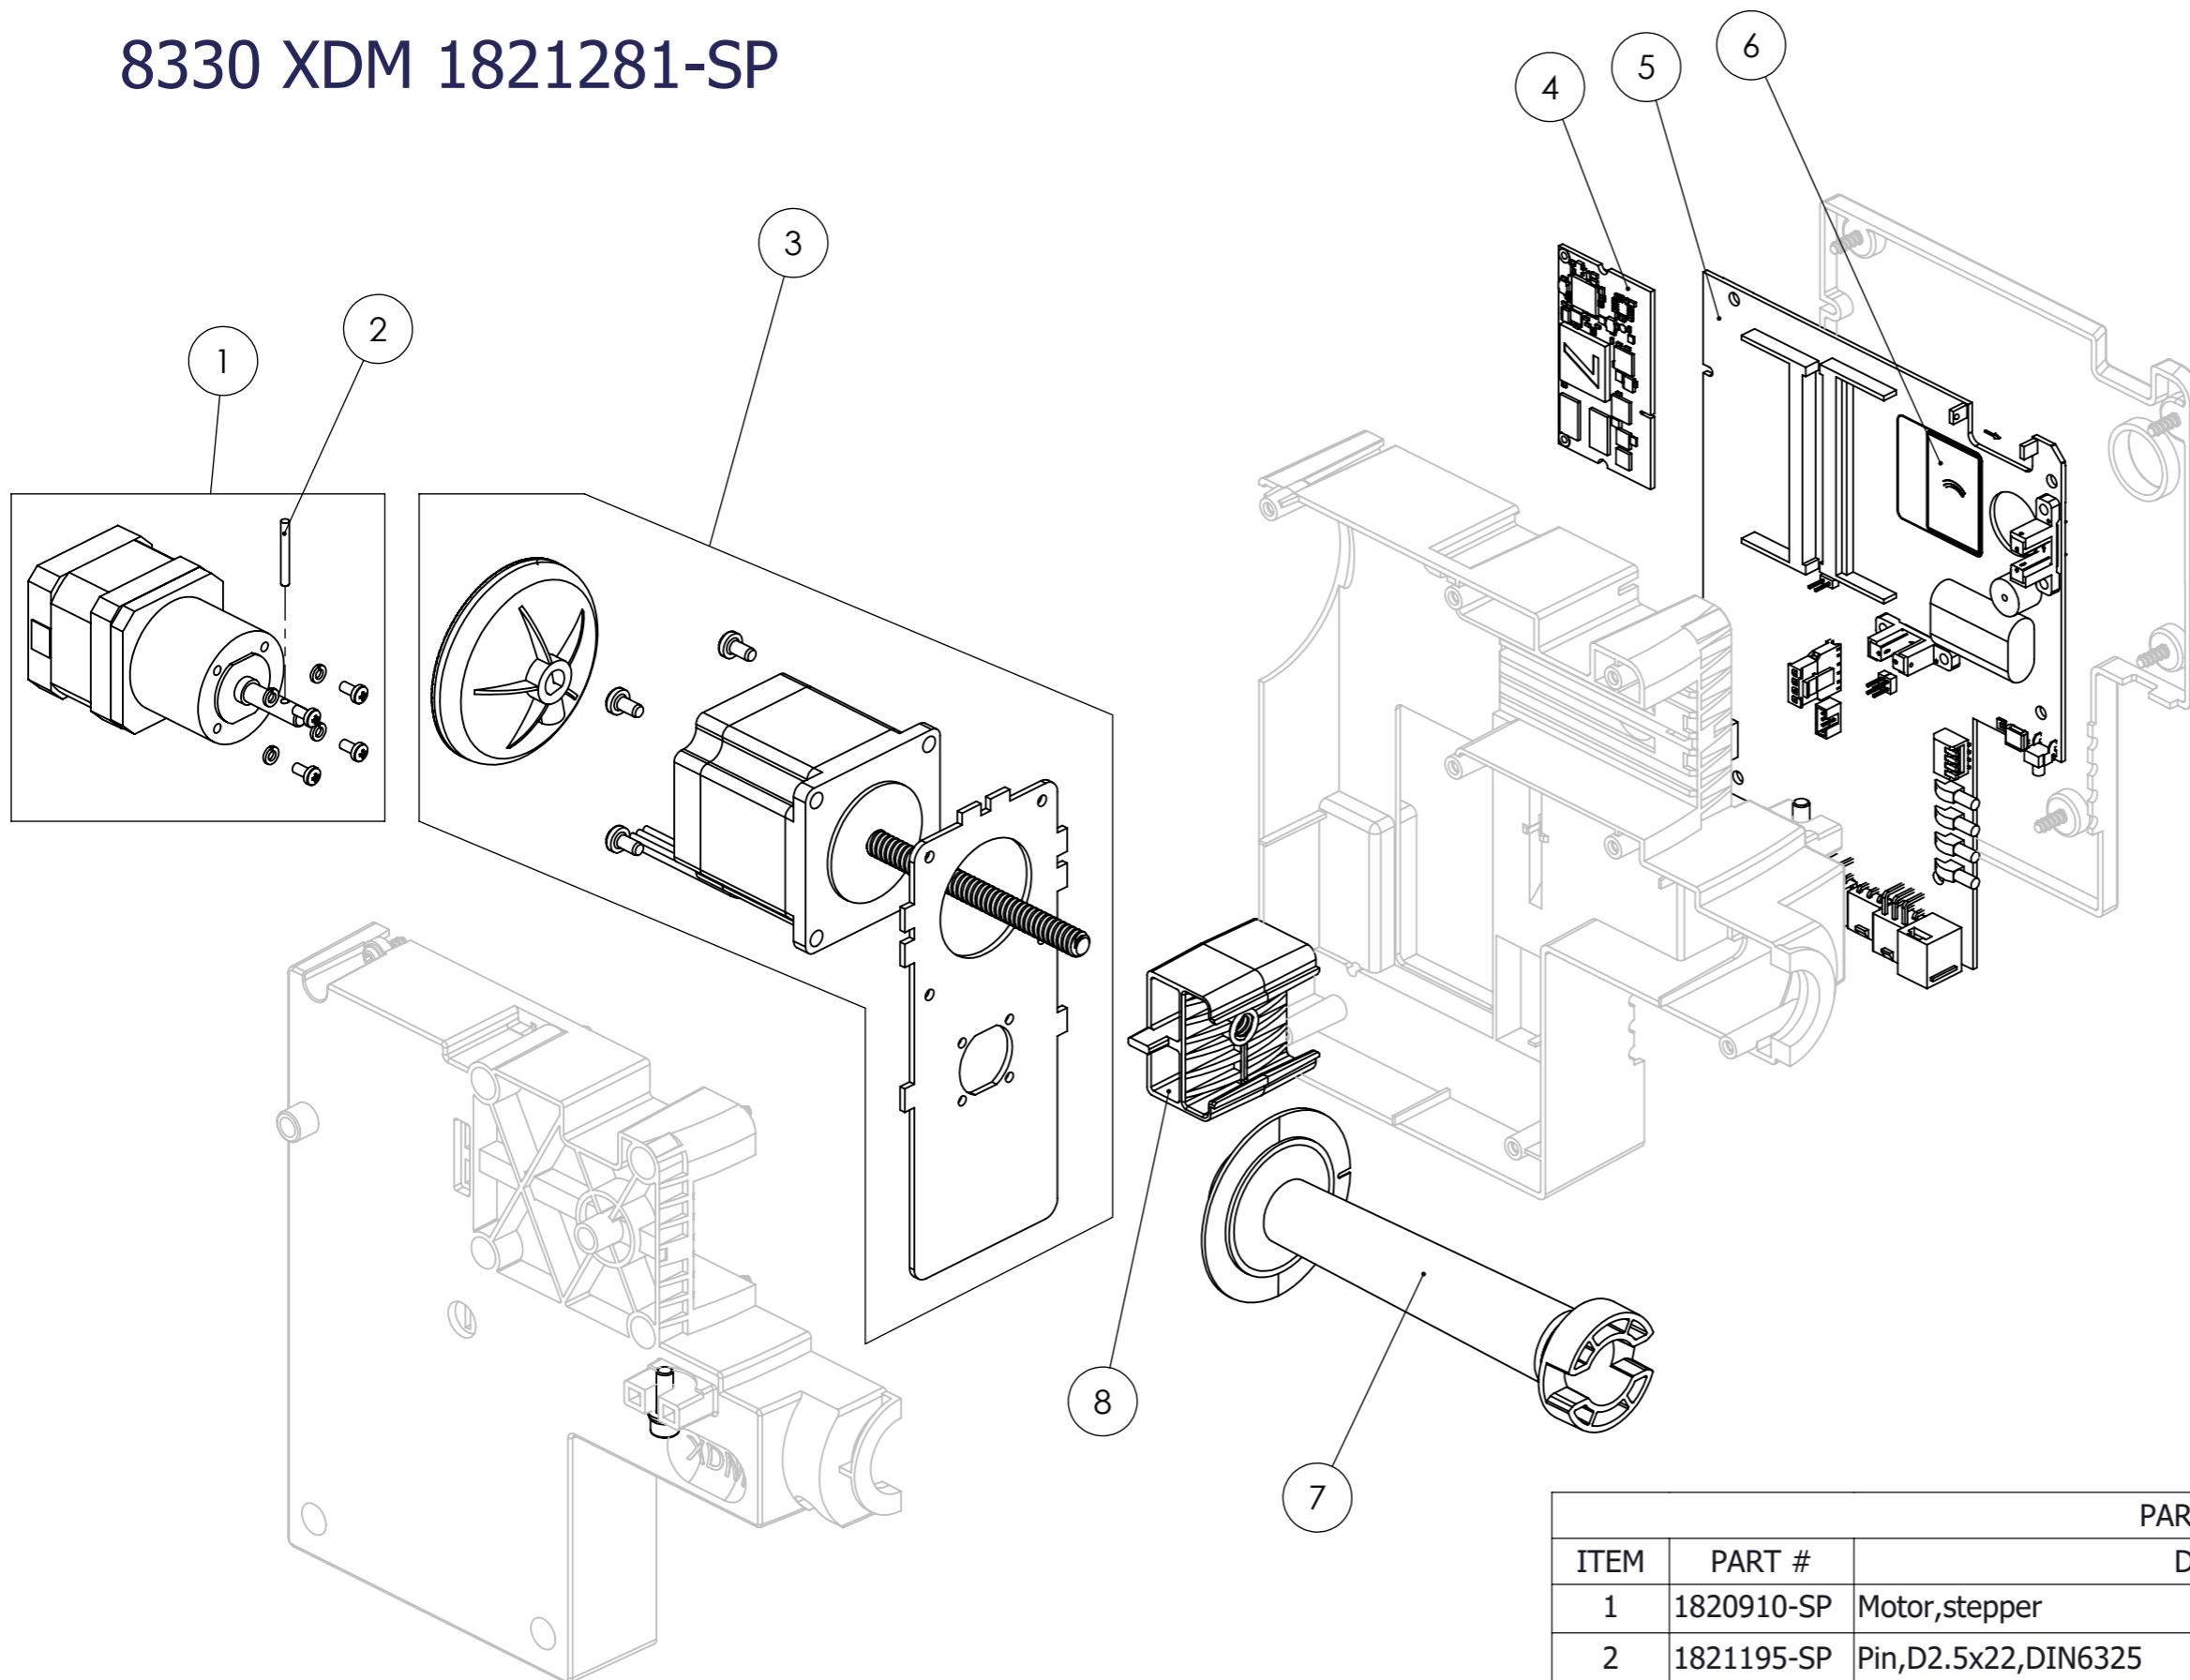

8315 Pump mechanics

1

2

ITEM	DESCRIPTION	T20	T25	T30	REMARK
1	Valve,Lever With O-Ring	1820555-SP			
2	Piston assy (T..) (set 4pcs) With Tube	1821282-SP	1821283-SP	1821284-SP	

8320 Turntable

PARTS LIST			
ITEM	PART #	DESCRIPTION	REMARK
1		Agitation,plate,xx-xx-xx	Page 8335
2	1820869-SP	Agitation,crank (2 pcs)	
3	1816579-SP	Agitation plate supp,set(3pcs)	
4	1819210-SP	Bearing Agitation (100 Sets)	

8321 Turntable baseplate

PARTS LIST			
ITEM	PART #	DESCRIPTION	REMARK
1	1862422-SP	Wheel,traversing,centric,35mm	
2	1819762-SP	Wheel Transversing With Wheel Cup	
3	1818917-SP	Motor,agitation	

8330 XDM 1821281-SP