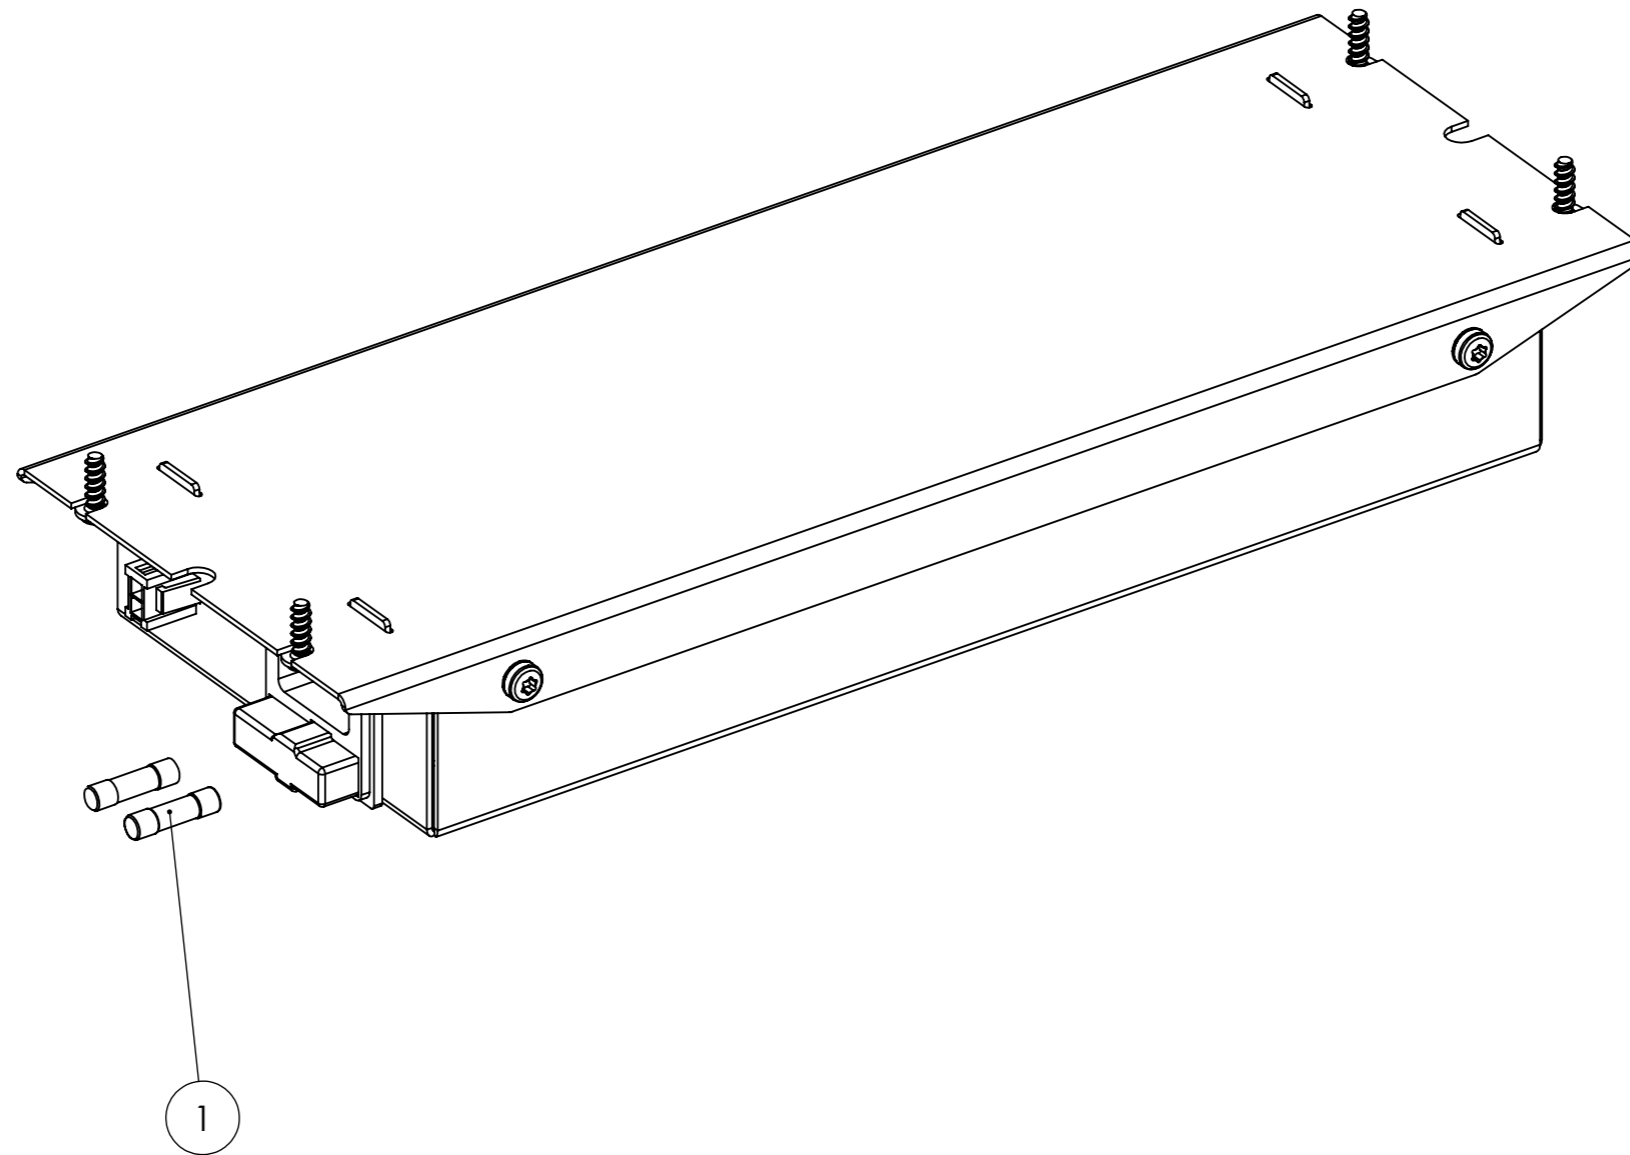

8331 Power supply module 1821293-SP

PARTS LIST			
ITEM	PART #	DESCRIPTION	REMARK
1	1819050-SP	Fuse,5AT,250V(set 10pcs)	

8335 Top plate & Agitation plate

PARTS LIST			
ITEM	PART #	DESCRIPTION	REMARK
1	1819589-SP	Latch,polymeric,set 4 pcs	
2	1821129-SP	Topplate,24-16-01	
3	1821277-SP	Agitation,plate,24-16-01	
4	1821077-SP	Topplate,24-18-01	
5	1821278-SP	Agitation,plate,24-18-01	
6	1821217-SP	Topplate,24-19-01	
7	1821279-SP	Agitation,plate,24-19-01	
8	1821078-SP	Topplate,24-24-01	
9	1821280-SP	Agitation,plate,24-24-01	