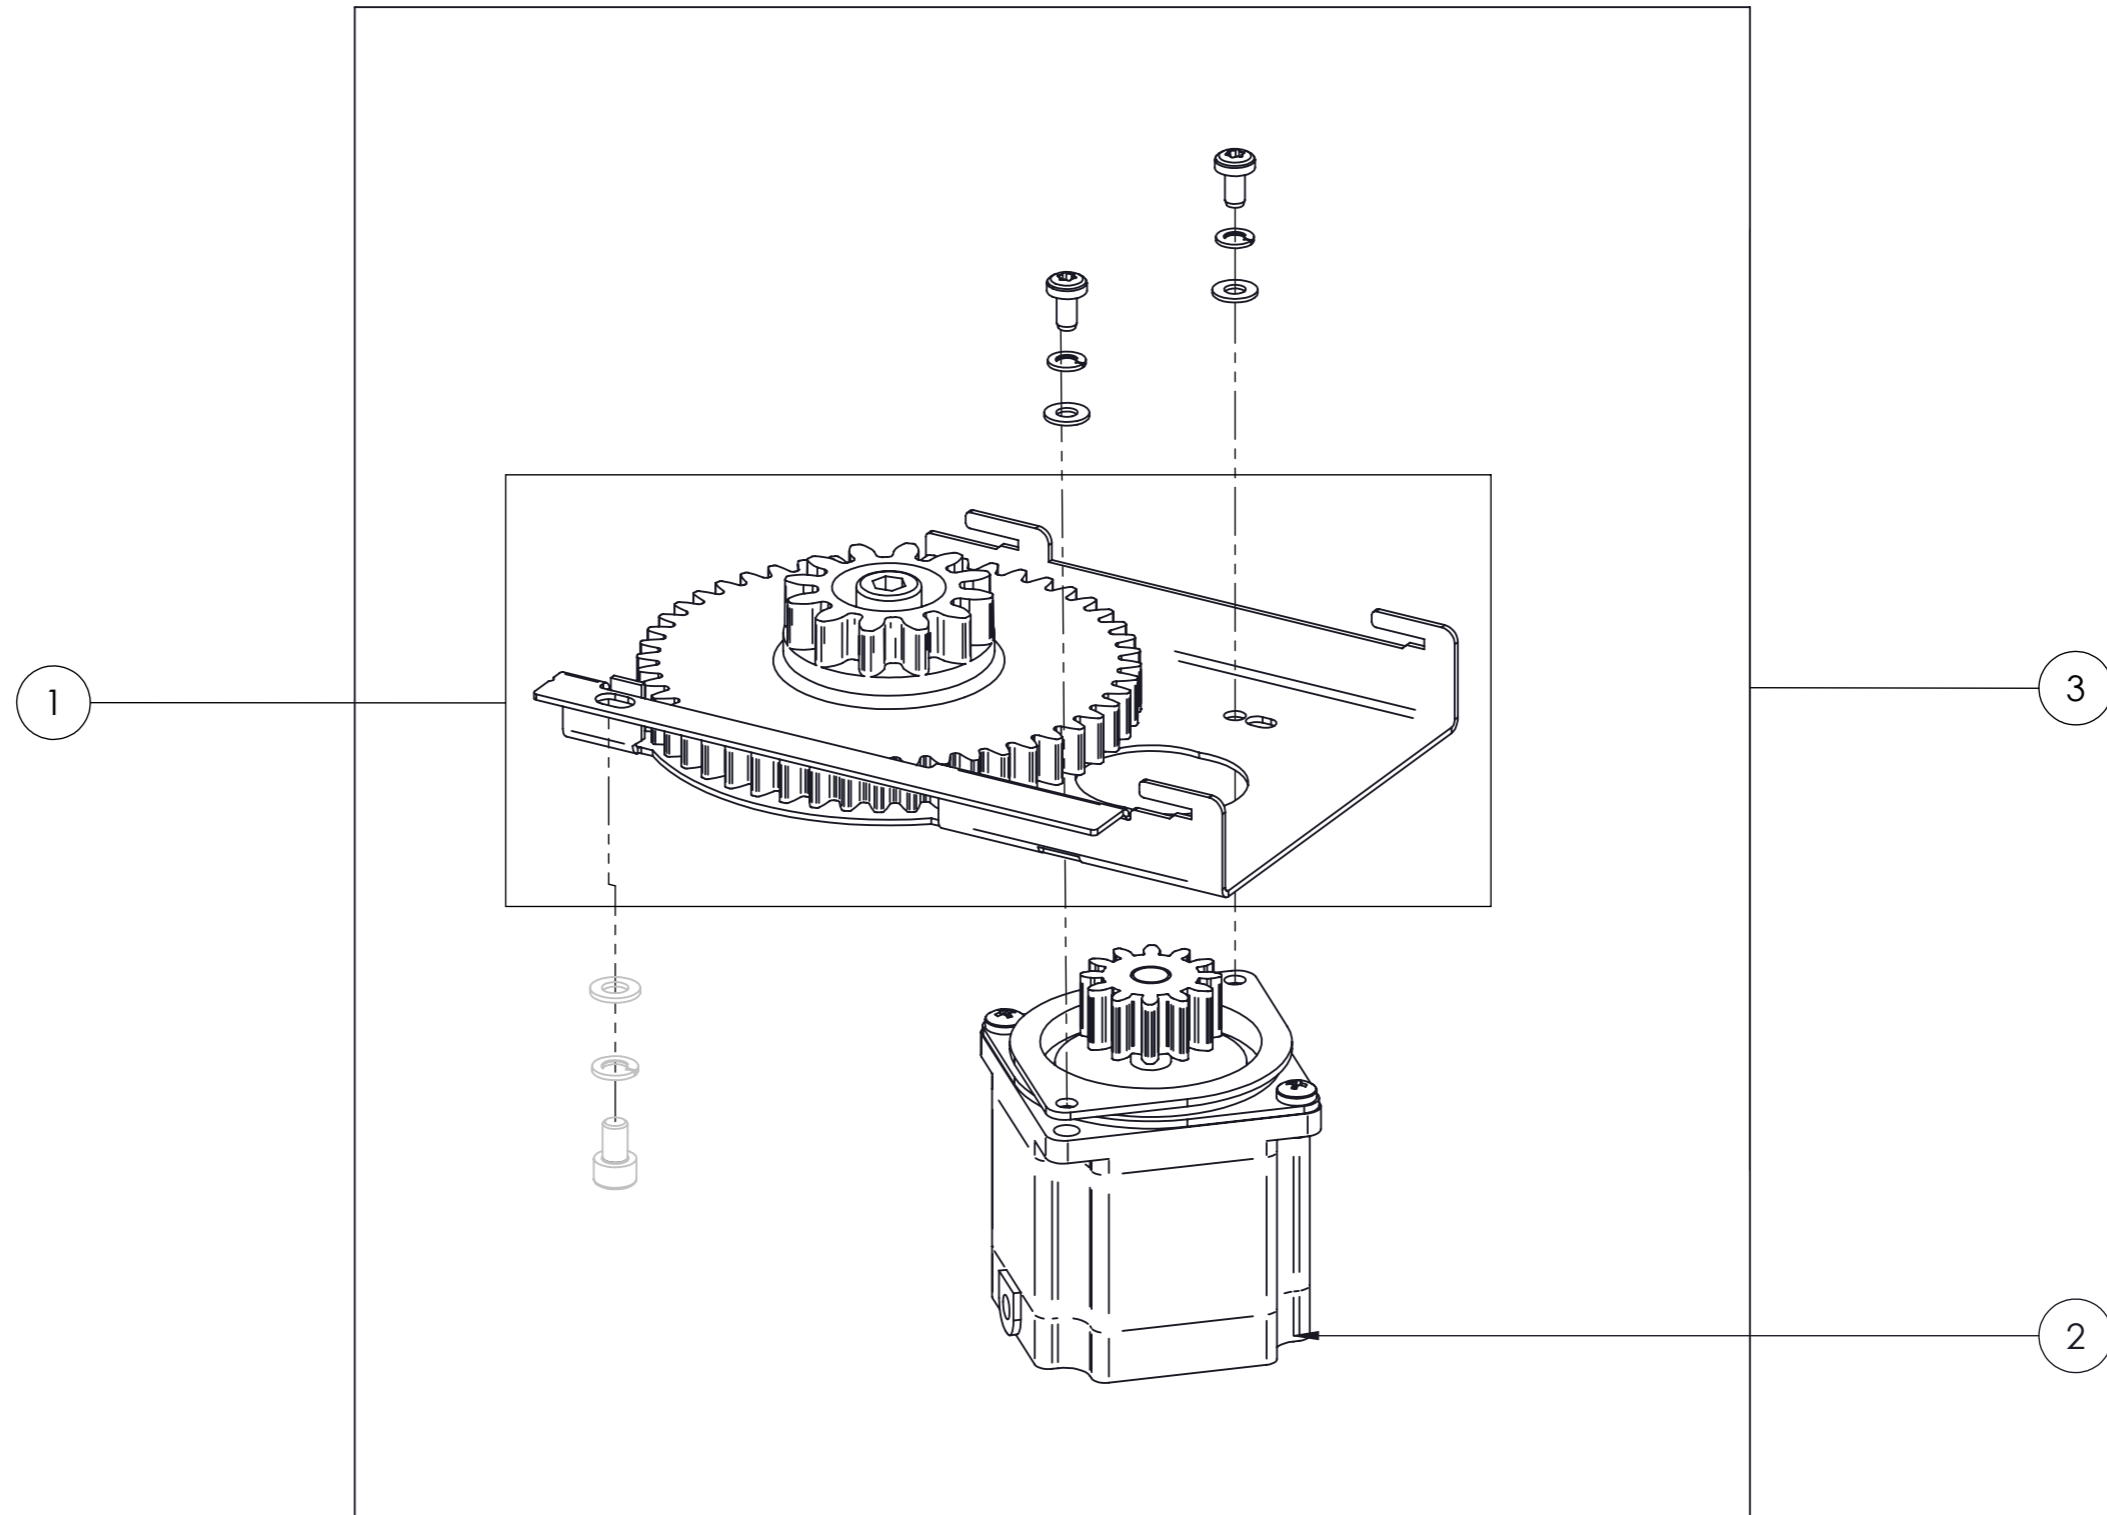

8332 TT-drive unit gear 1821291-SP

PARTS LIST			
ITEM	PART #	DESCRIPTION	REMARK
1	1821286-SP	Gear with bearing(set 1pc)	
2	1818821-SP	Motor,turntable	
3		Turntable Motor, Complete