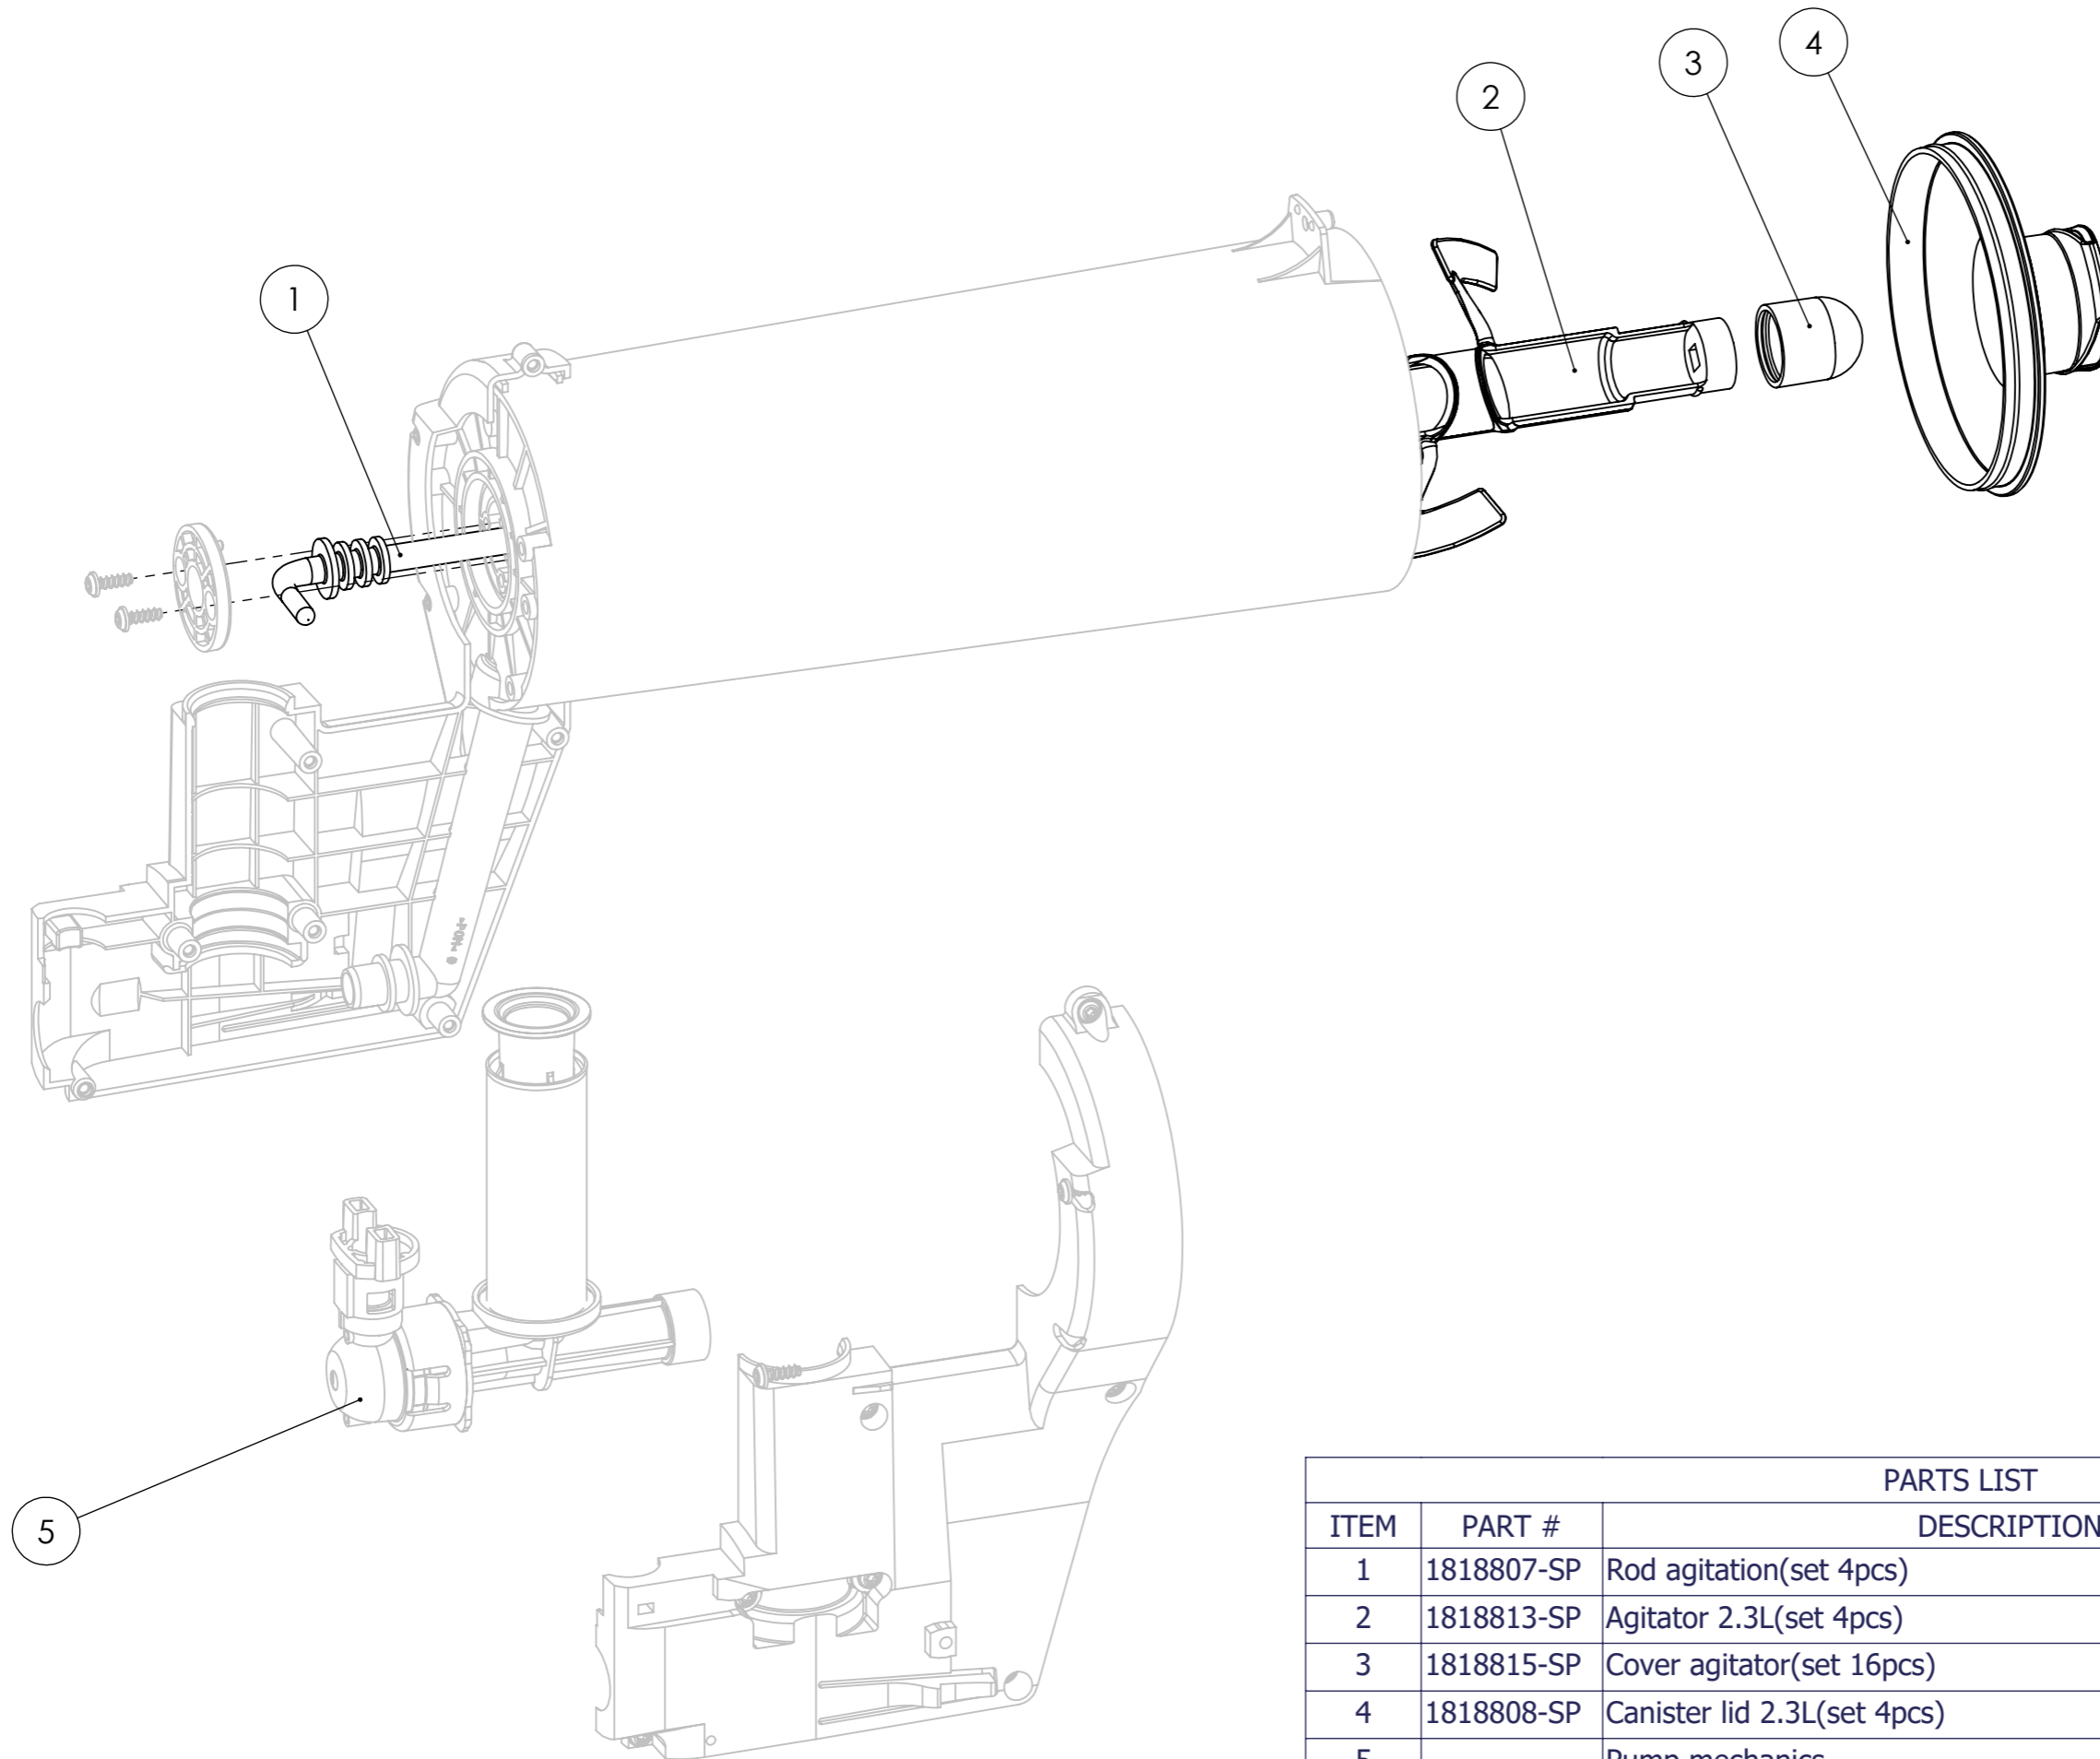

8313 Canister 2.3L, Inner

PARTS LIST			
ITEM	PART #	DESCRIPTION	REMARK
1	1818807-SP	Rod agitation(set 4pcs)	
2	1818813-SP	Agitator 2.3L(set 4pcs)	
3	1818815-SP	Cover agitator(set 16pcs)	
4	1818808-SP	Canister lid 2.3L(set 4pcs)	
5		Pump mechanics	Page 8315