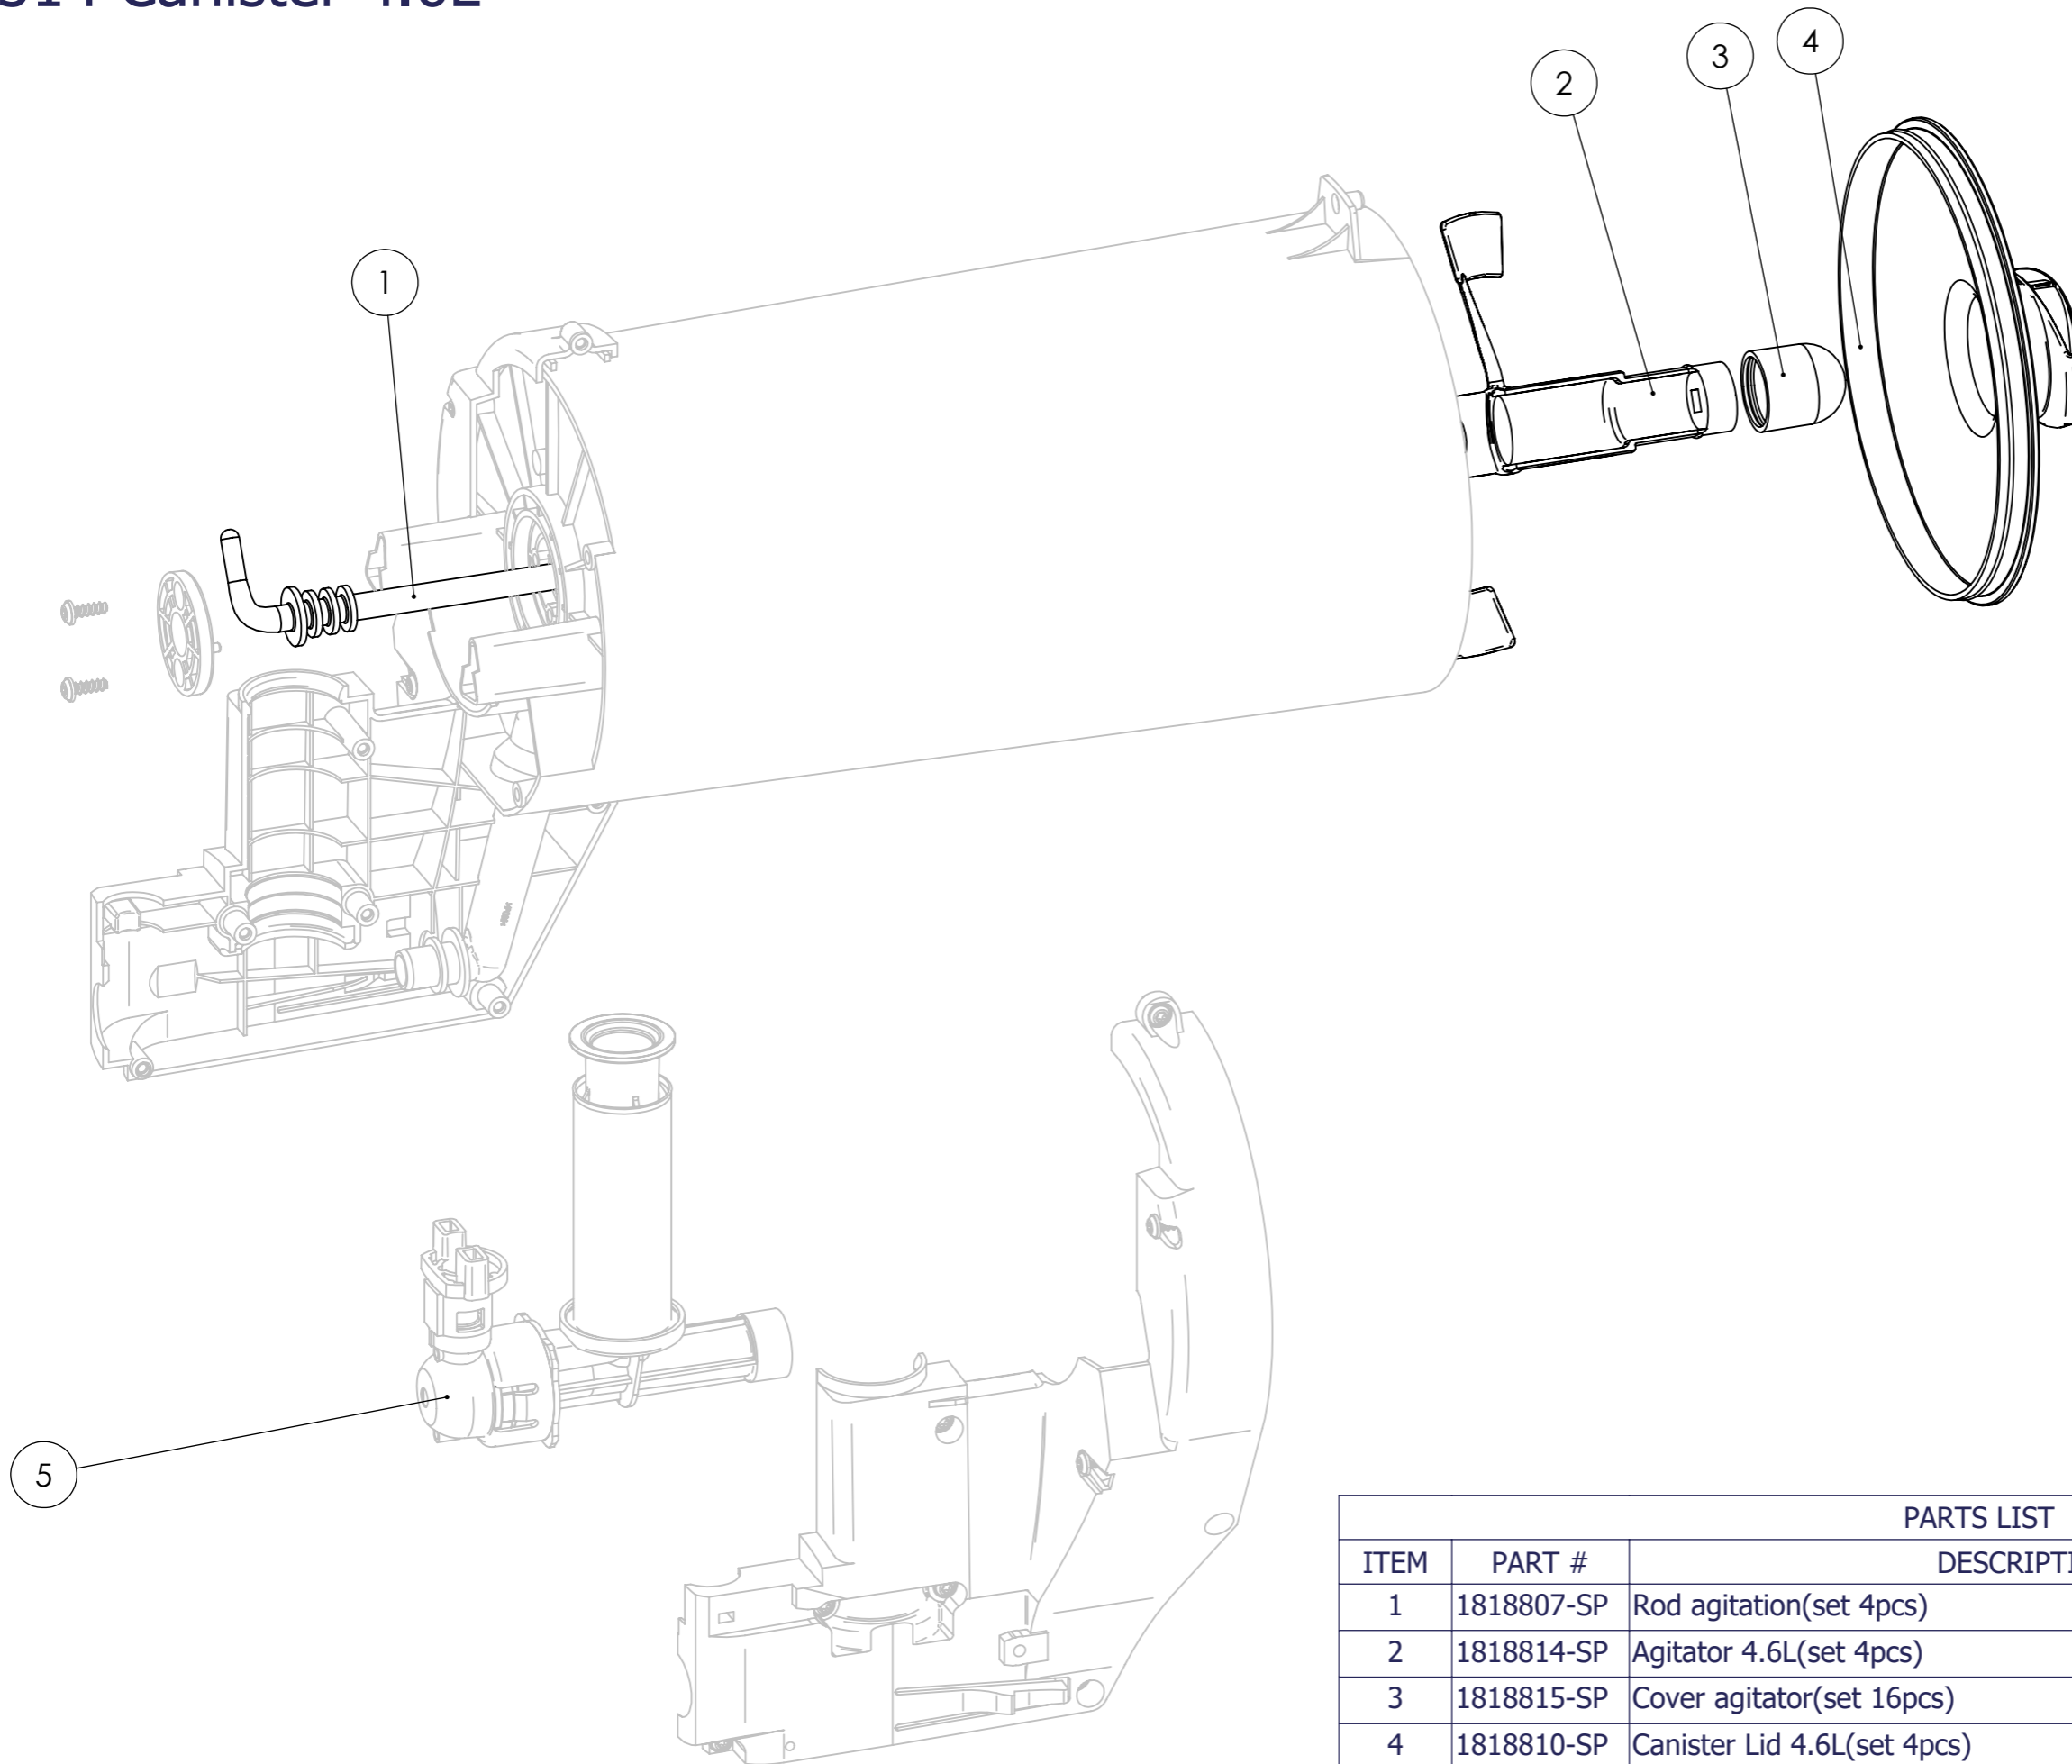

8314 Canister 4.6L

PARTS LIST			
ITEM	PART #	DESCRIPTION	REMARK
1	1818807-SP	Rod agitation(set 4pcs)	
2	1818814-SP	Agitator 4.6L(set 4pcs)	
3	1818815-SP	Cover agitator(set 16pcs)	
4	1818810-SP	Canister Lid 4.6L(set 4pcs)	
5		Pump mechanics	Page 8315