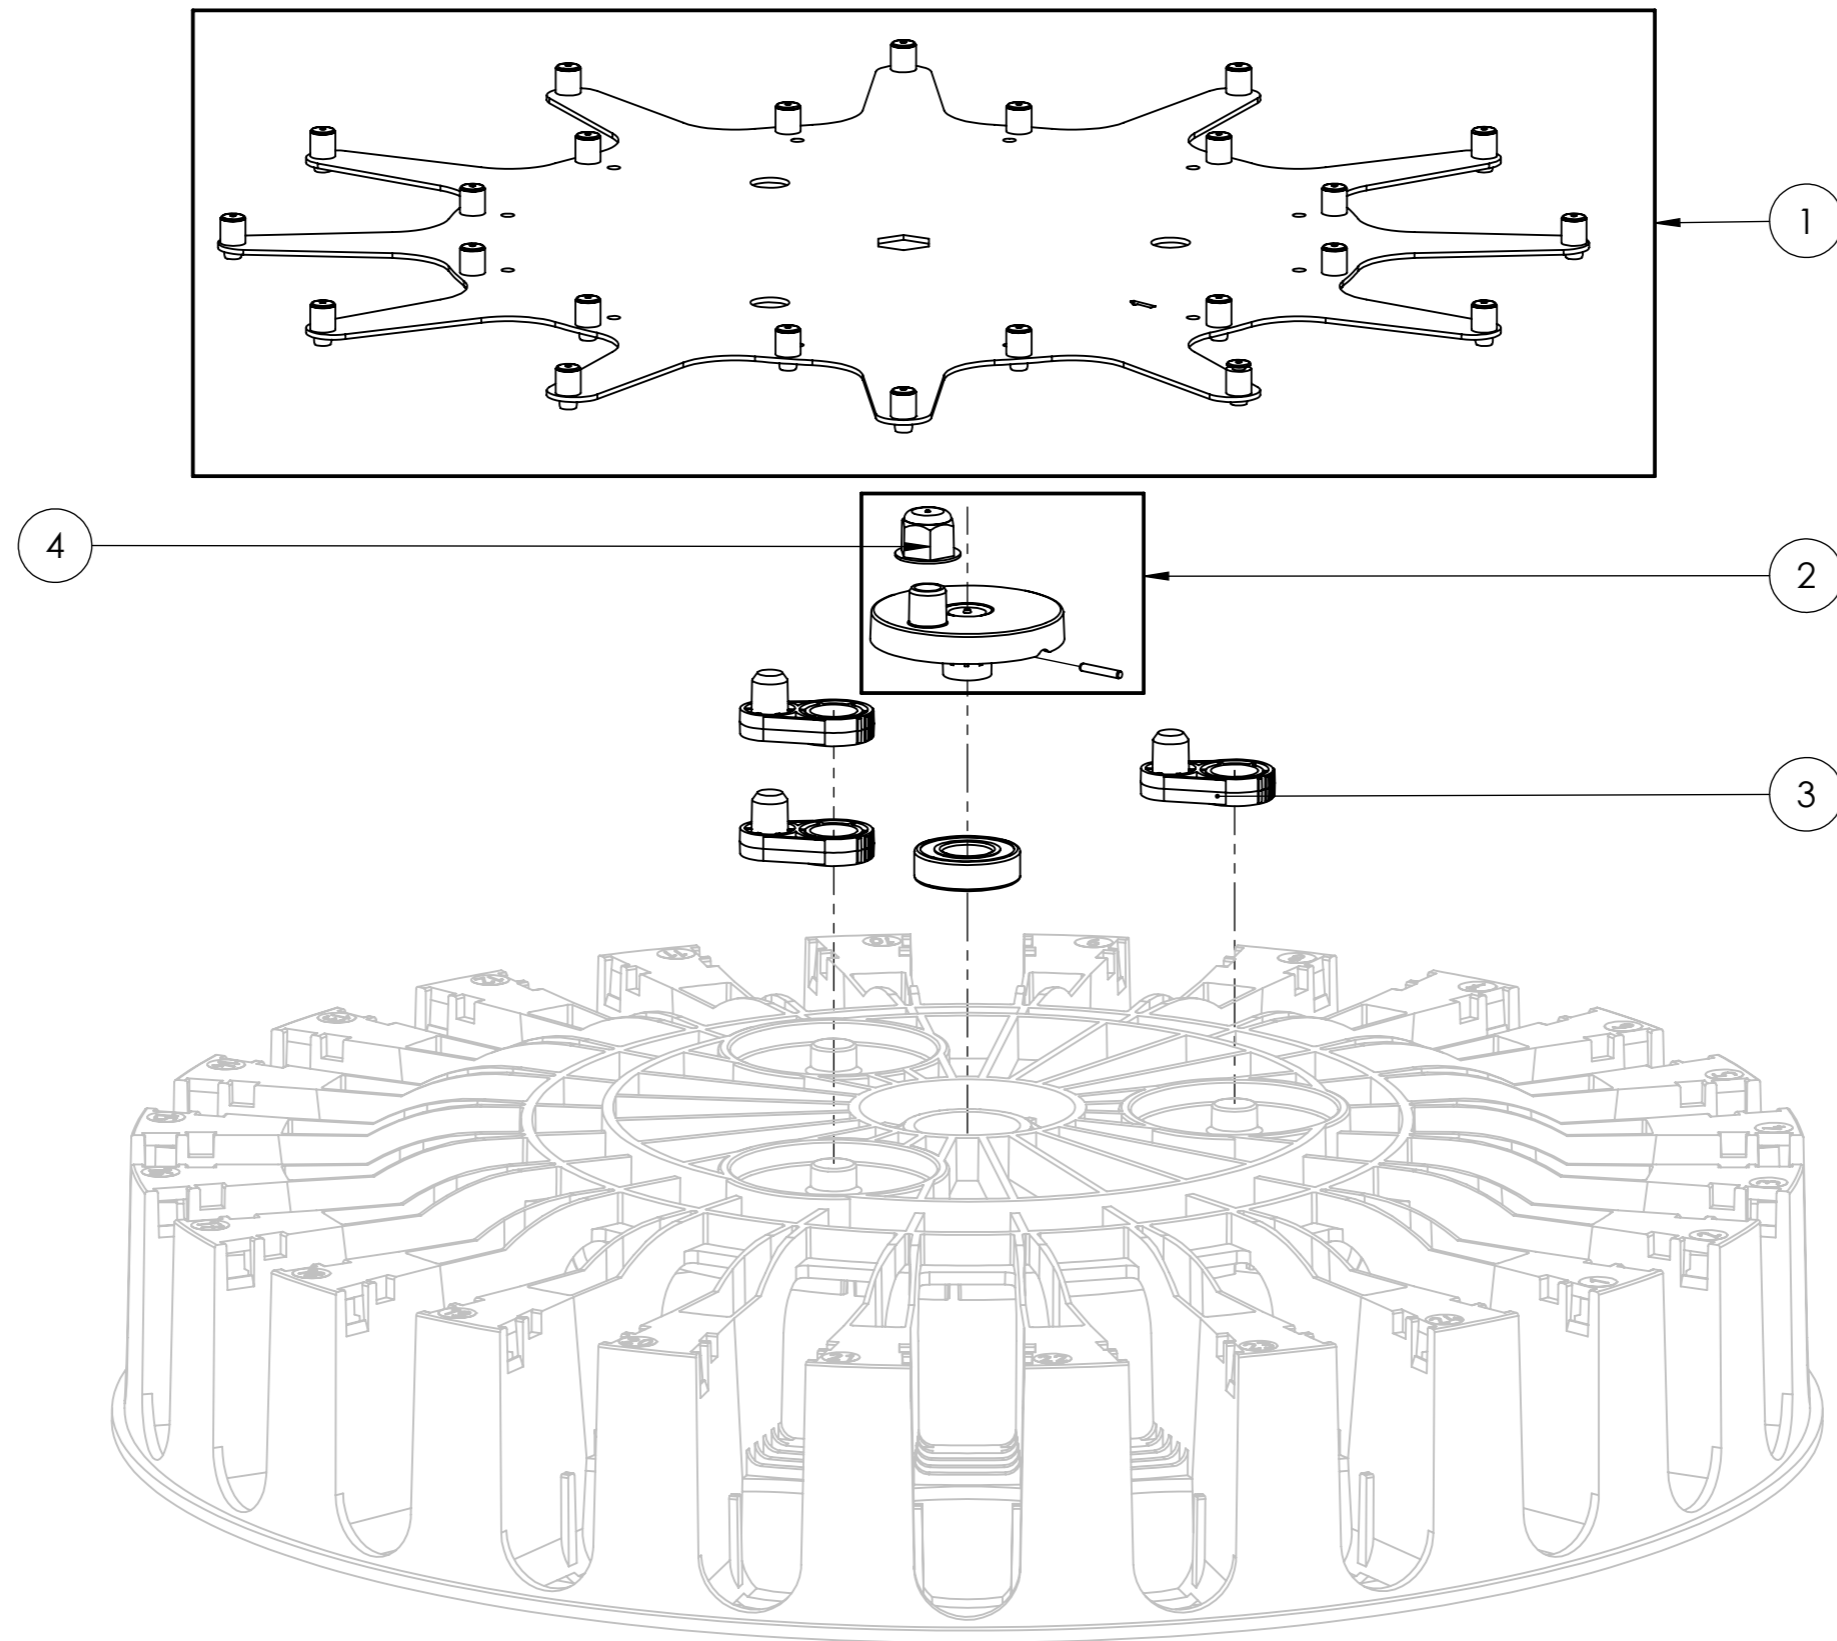

8313 Canister 2.3L, Inner

PARTS LIST			
ITEM	PART #	DESCRIPTION	REMARK
1	1818807-SP	Rod agitation(set 4pcs)	
2	1818813-SP	Agitator 2.3L(set 4pcs)	
3	1818815-SP	Cover agitator(set 16pcs)	
4	1818808-SP	Canister lid 2.3L(set 4pcs)	
5		Pump mechanics	Page 8315

8315 Pump mechanics

1

2

ITEM	DESCRIPTION	T20	T25	T30	REMARK
1	Valve,Lever With O-Ring	1820555-SP			
2	Piston assy (T..) (set 4pcs) With Tube	1821282-SP	1821283-SP	1821284-SP	

8320 Turntable

PARTS LIST			
ITEM	PART #	DESCRIPTION	REMARK
1		Agitation,plate,xx-xx-xx	Page 8335
2	1820869-SP	Agitation,crank (2 pcs)	
3	1816579-SP	Agitation plate supp,set(3pcs)	
4	1819210-SP	Bearing Agitation (100 Sets)	

8321 Turntable baseplate

PARTS LIST			
ITEM	PART #	DESCRIPTION	REMARK
1	1862422-SP	Wheel,traversing,centric,35mm	
2	1819762-SP	Wheel Transversing With Wheel Cup	
3	1818917-SP	Motor,agitation	

8330 XDM 1821281-SP

PARTS LIST			
ITEM	PART #	DESCRIPTION	REMARK
1	1820910-SP	Motor, stepper	
2	1821195-SP	Pin, D2.5x22, DIN6325	
3	1820855-SP	Motor, stepper(set 1pc)	
4	1865660-SP	SystemOnModule(SOM)	
5	1820519-SP	PCB, XDM	
6	1865665-SP	WIFI Antena	
7	1820568-SP	Actuator, valve, XDM	
8	1820619-SP	Gripper	