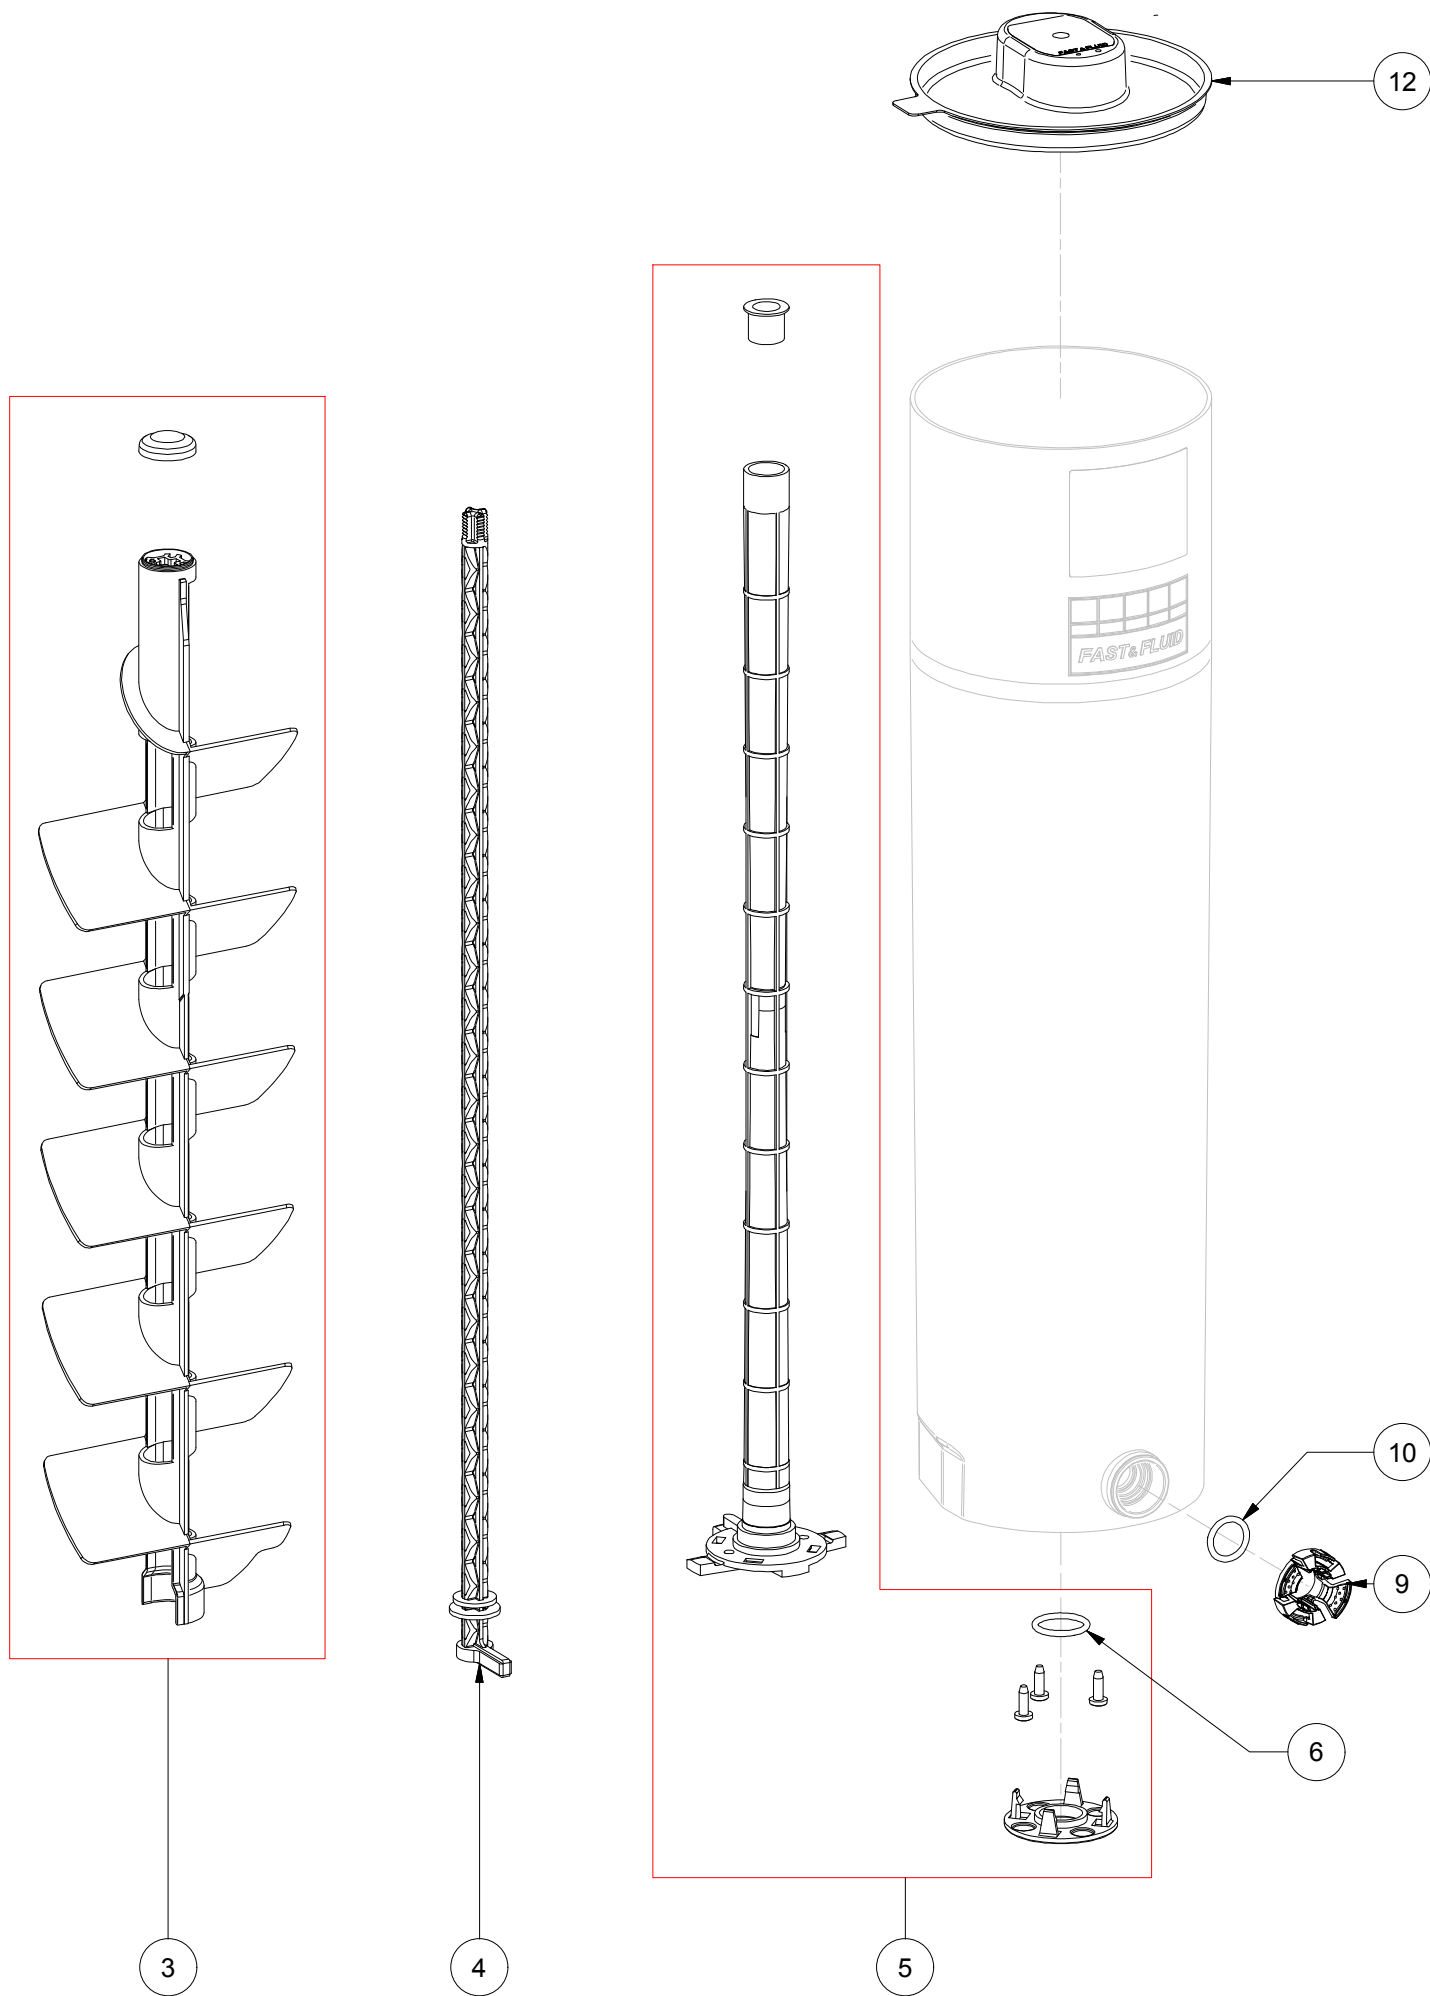

7348-A 6L,POM can,1ex,POM agit 1865012-SP

PARTS LIST			
ITEM	SPARE PART NUMBER	DESCRIPTION	REMARKS
3	1817912-SP	Agitator,6L,POM,2014	
4	1817917-SP	Shaft,canister,HA,5pcs	
5	1817427-SP	Inner tube,canister,kit	
6	1362231-SP	O-ring,cann.vit.20.29 set 10pc	
9	1817841-SP	Clip,pump,canister,HA,5pcs	
10	1362230-SP	O-ring,viton,15.88x2.62,10pcs	
12	1817423-SP	Lid POM,5/6L can,5pcs