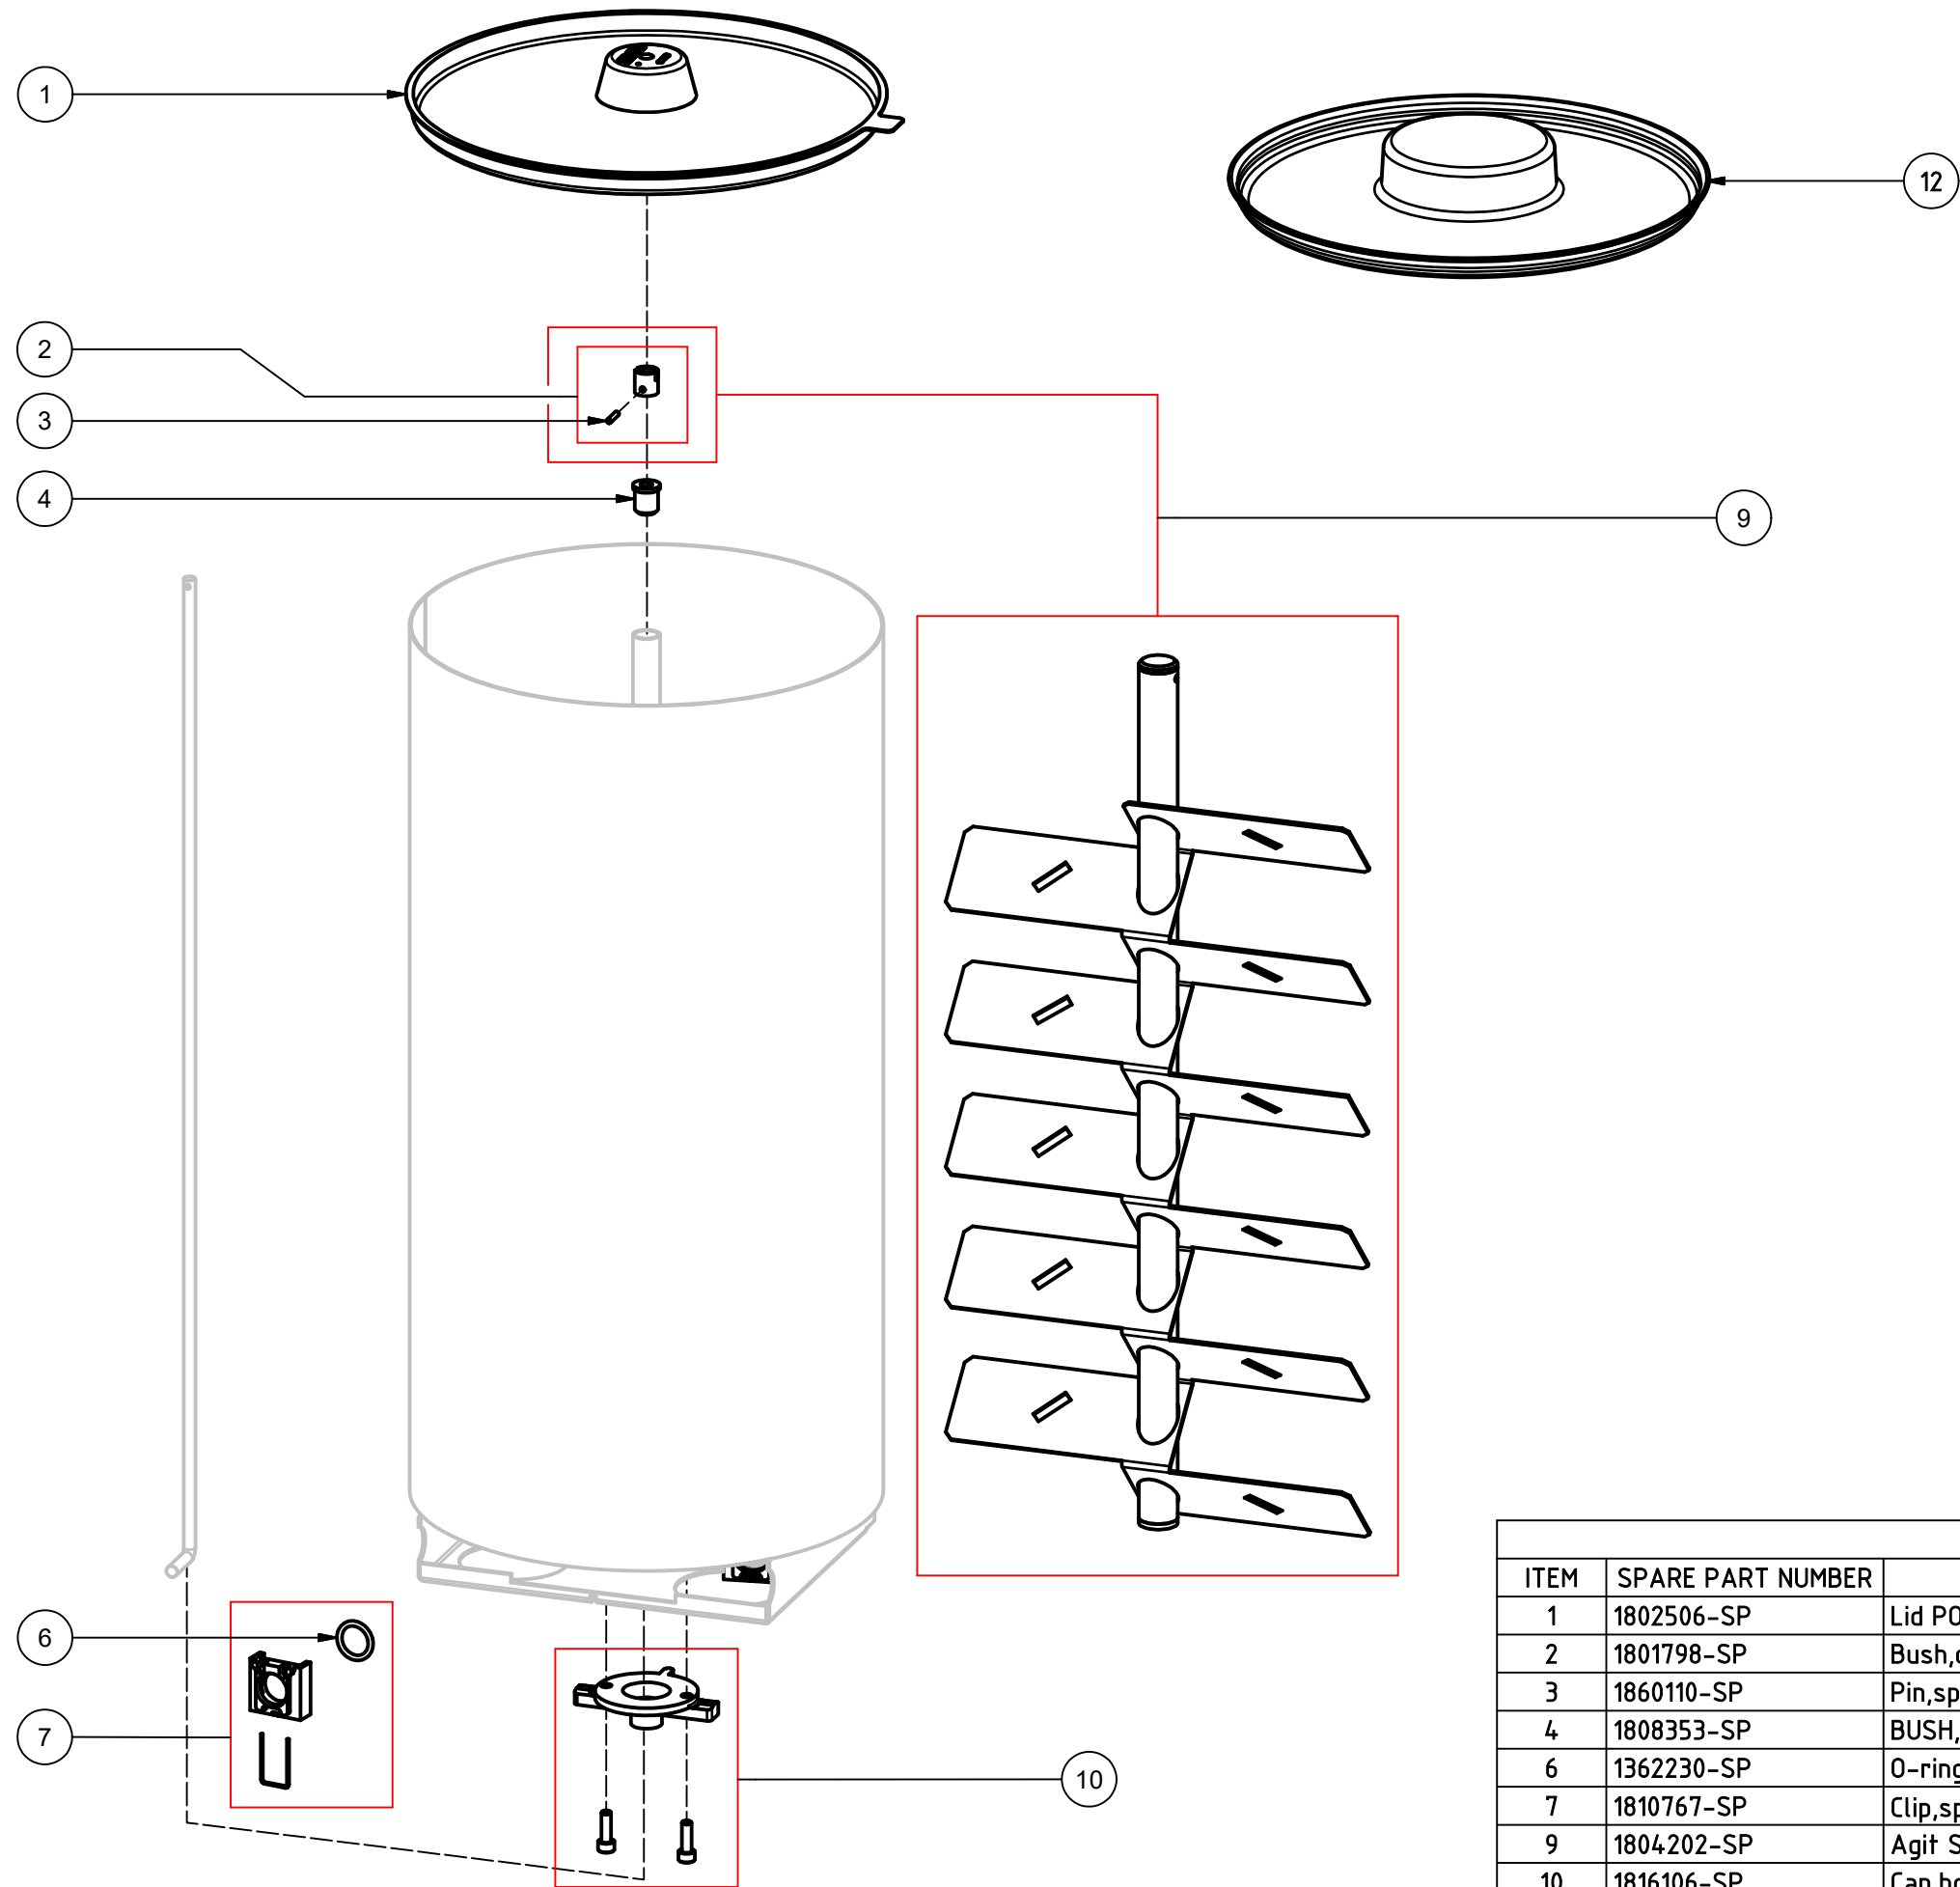

7352 20L,SST can,out,2ex,SST agit 1810763-SP

PARTS LIST			
ITEM	SPARE PART NUMBER	DESCRIPTION	REMARKS
1	1802506-SP	Lid POM,20L can,5pcs	
2	1801798-SP	Bush,center,agit.shaft,HA	
3	1860110-SP	Pin,spirol,f2.5x12,Sst,25pcs.	
4	1808353-SP	BUSH,6MM SHAFT,AGIT 20L,HAL	
6	1362230-SP	O-ring,viton,15.88x2.62,10pcs	
7	1810767-SP	Clip,spring,tube,(Set 5pcs)	
9	1804202-SP	Agit SST, 20L SST can	
10	1816106-SP	Cap,bottom,sst can with screws	
12	1866036-SP	Lid SST, 20L SST can