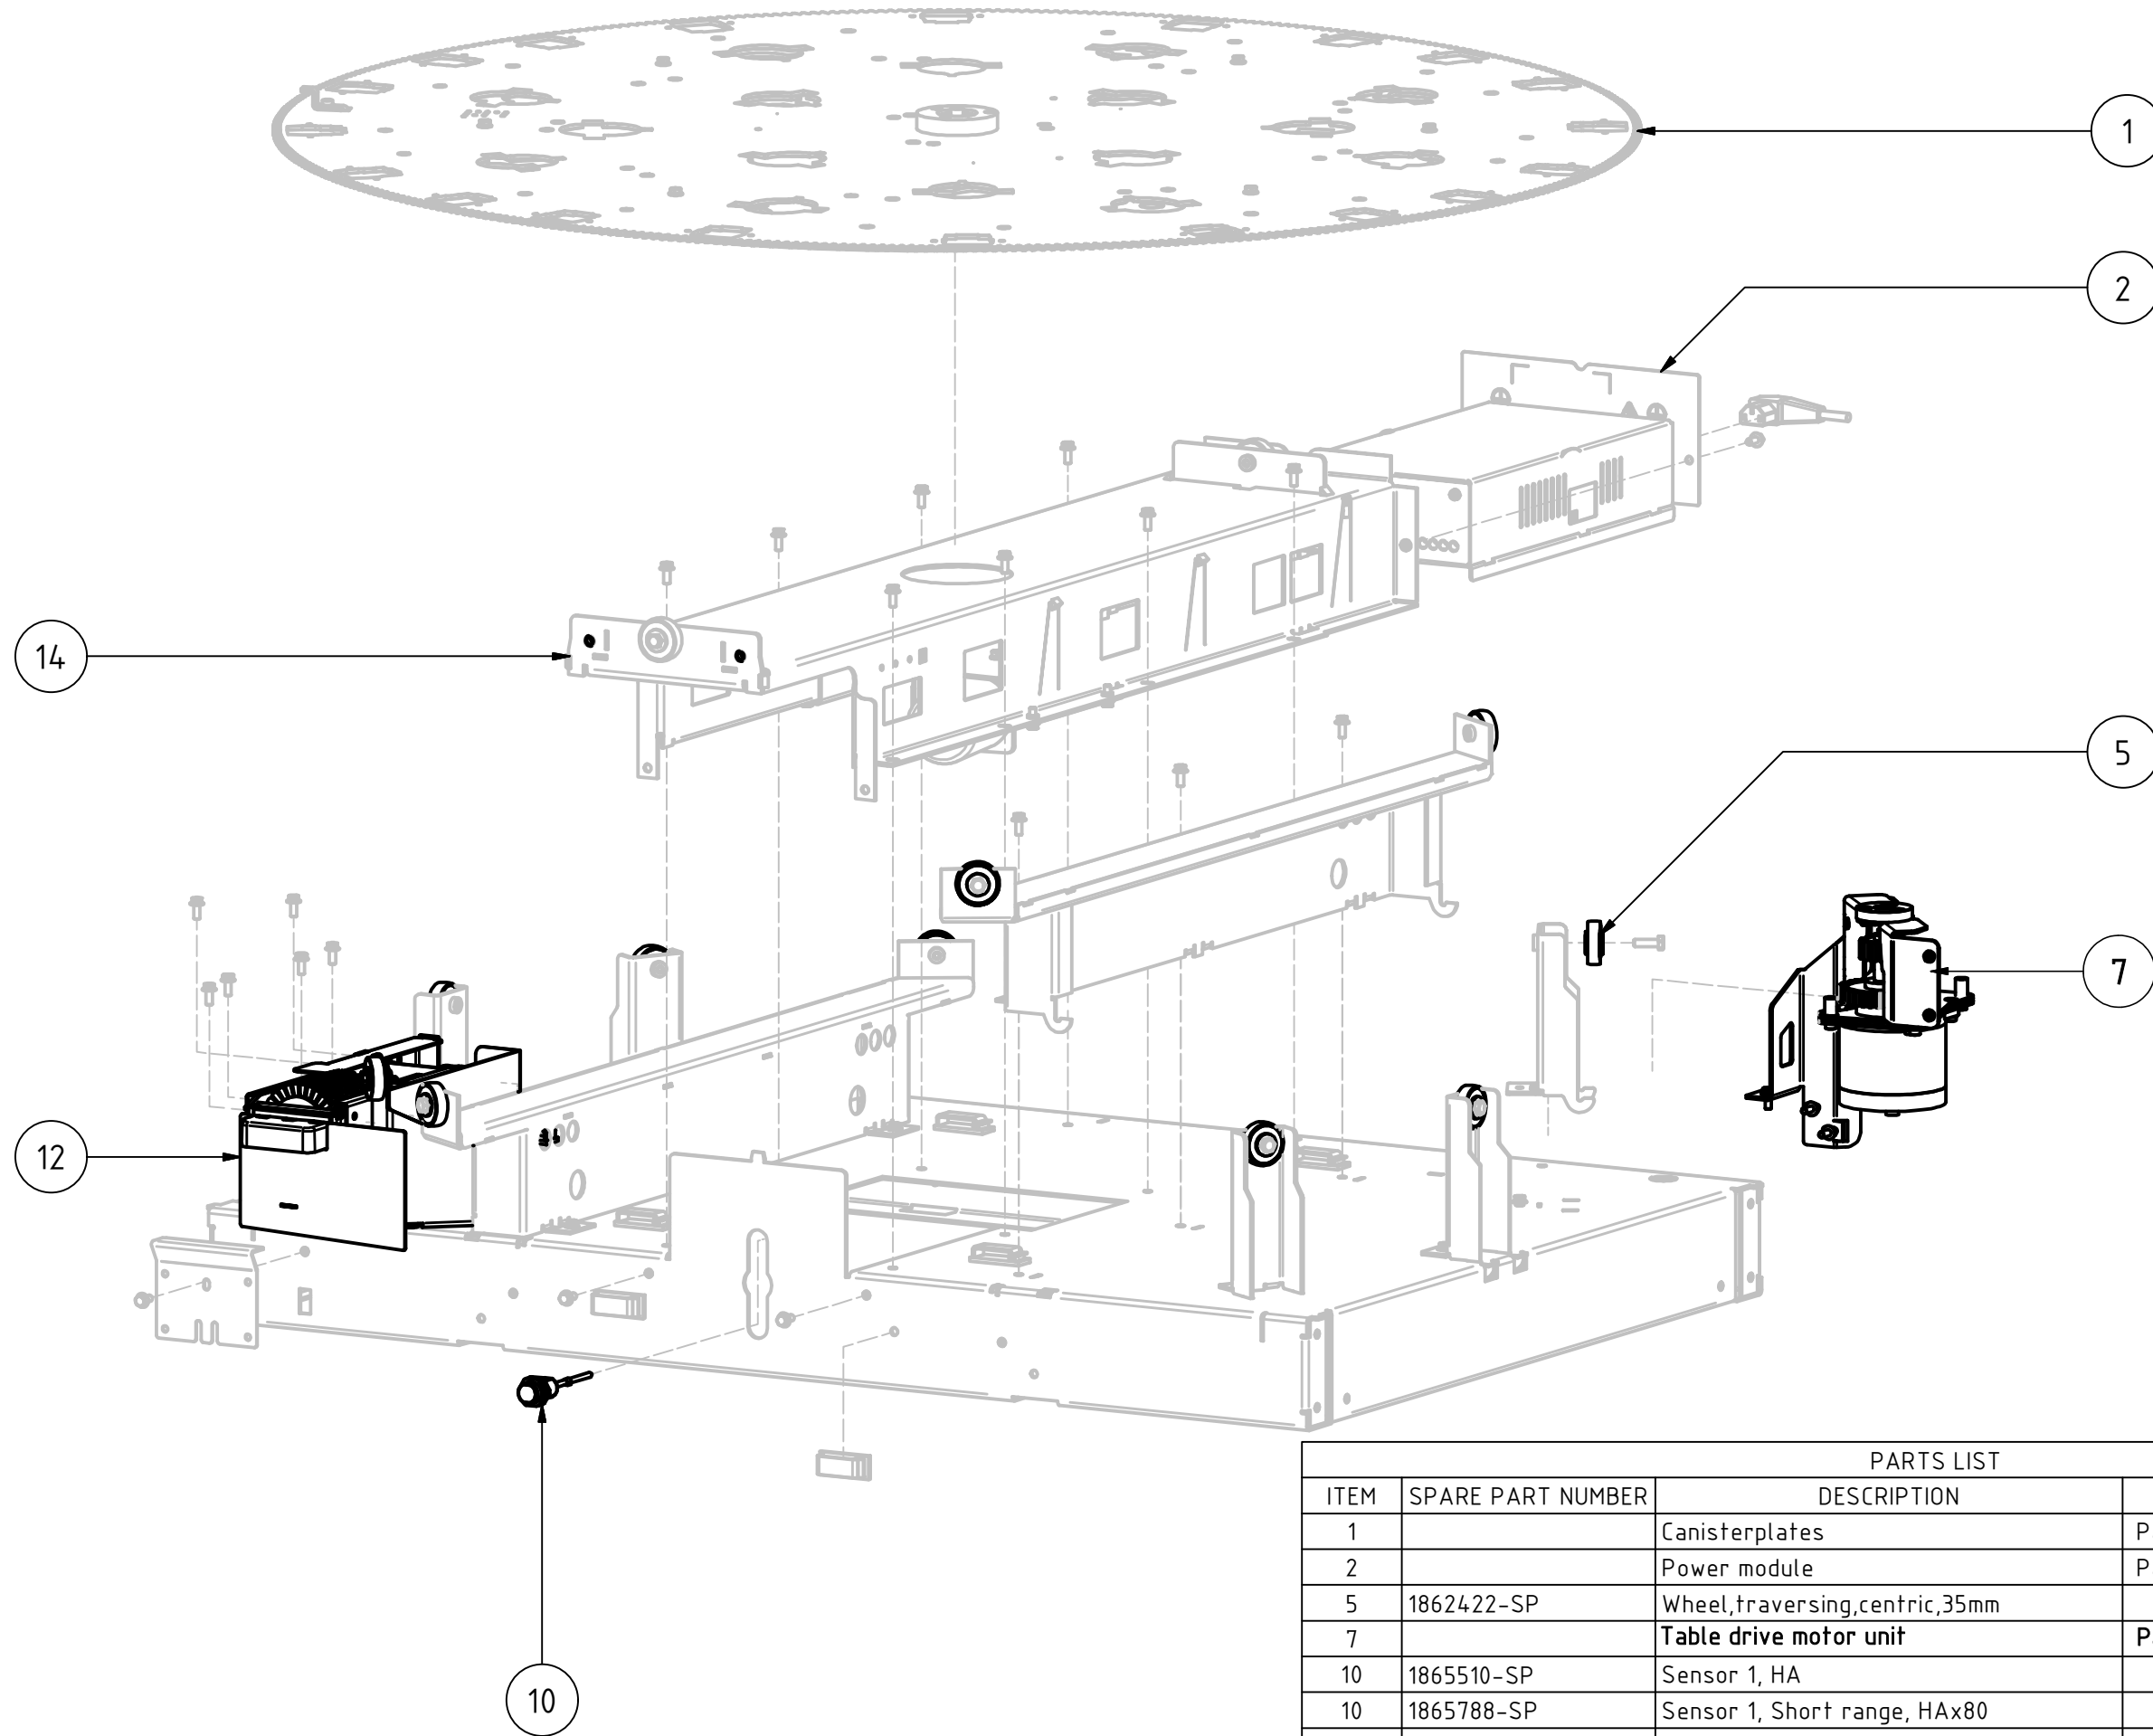

7322

Valve motor unit 1819175 -SP

PARTS LIST			
ITEM	SPARE PART NUMBER	DESCRIPTION	REMARKS
12	1819175-SP	Valve unit complete (set 1pc)	

7323

Emergency switch

PARTS LIST			
ITEM	SPARE PART NUMBER	DESCRIPTION	REMARKS
2	1817356-SP	EM-switch,assembly	UL approved models only
2	1864937-SP	Emergency,switch,complete	Part of cable harness 1865743
3	1812528-SP	Switch,D2D 1100	Part of cable harness 1865743