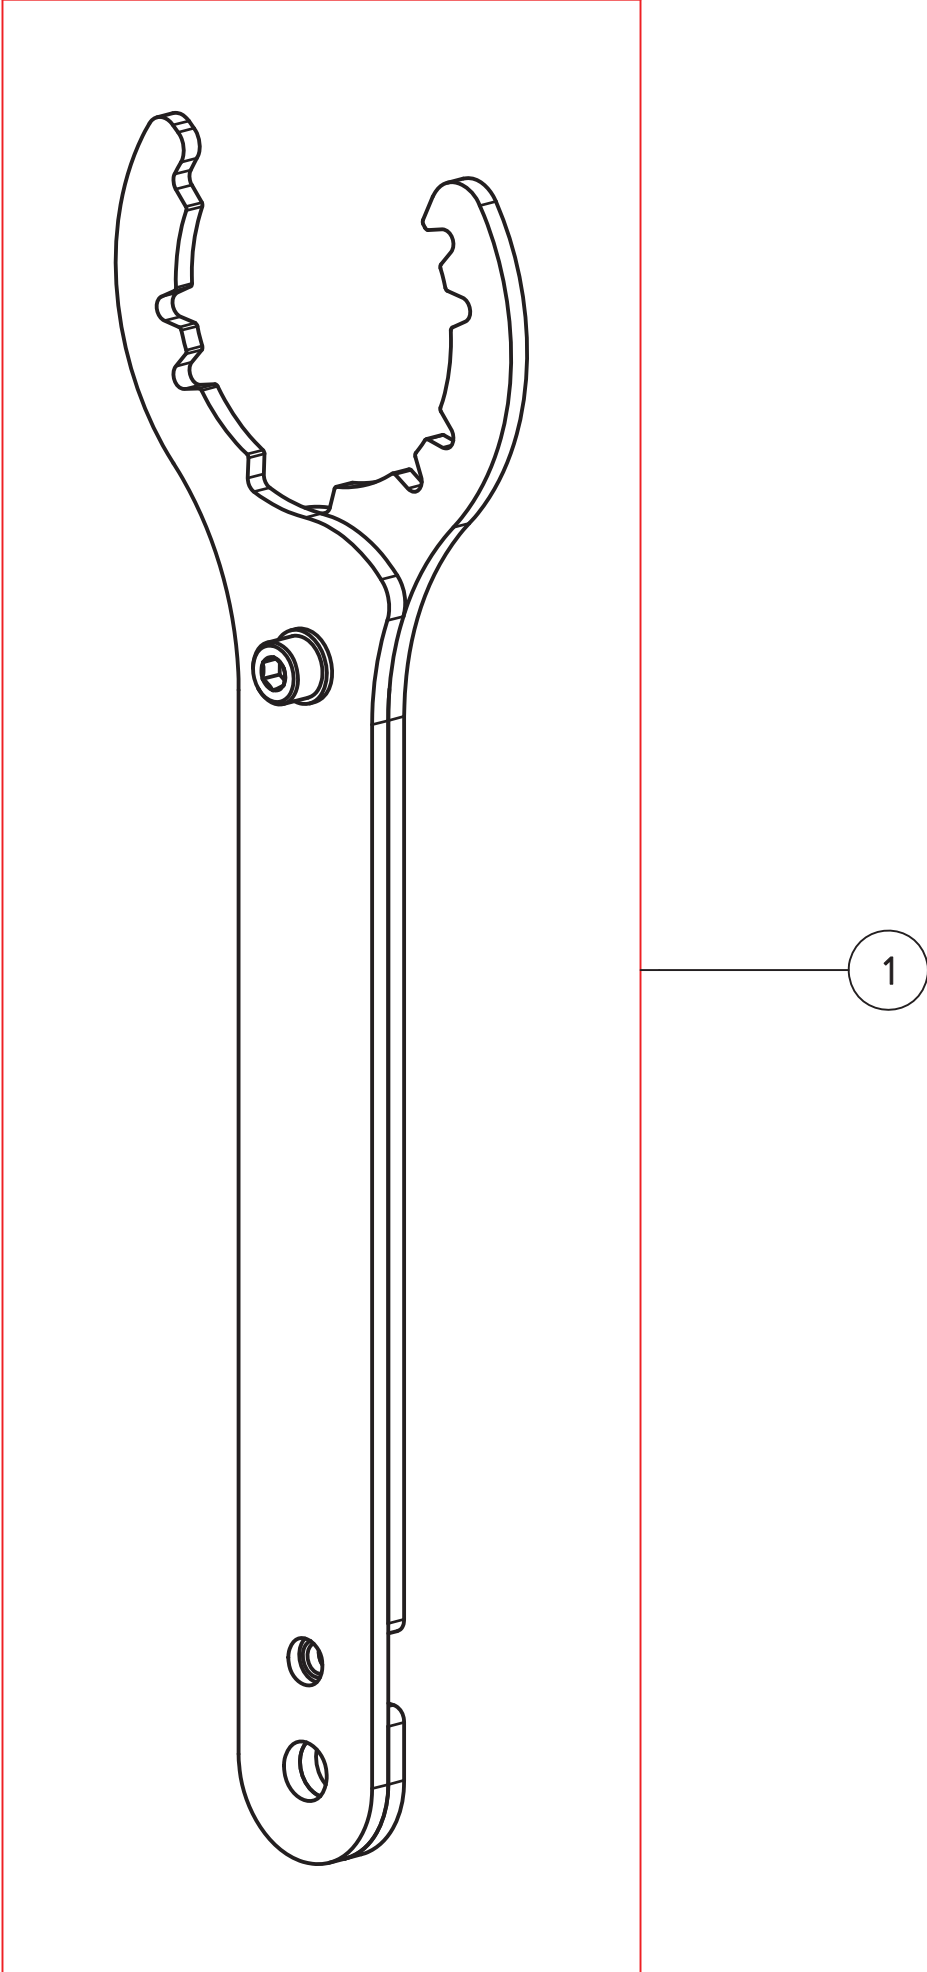

7369

Tool 300 ml-pump

PARTS LIST			
ITEM	SPARE PART NUMBER	DESCRIPTION	REMARKS
1	18194.86-SP	Tool,nut,300ml-pump