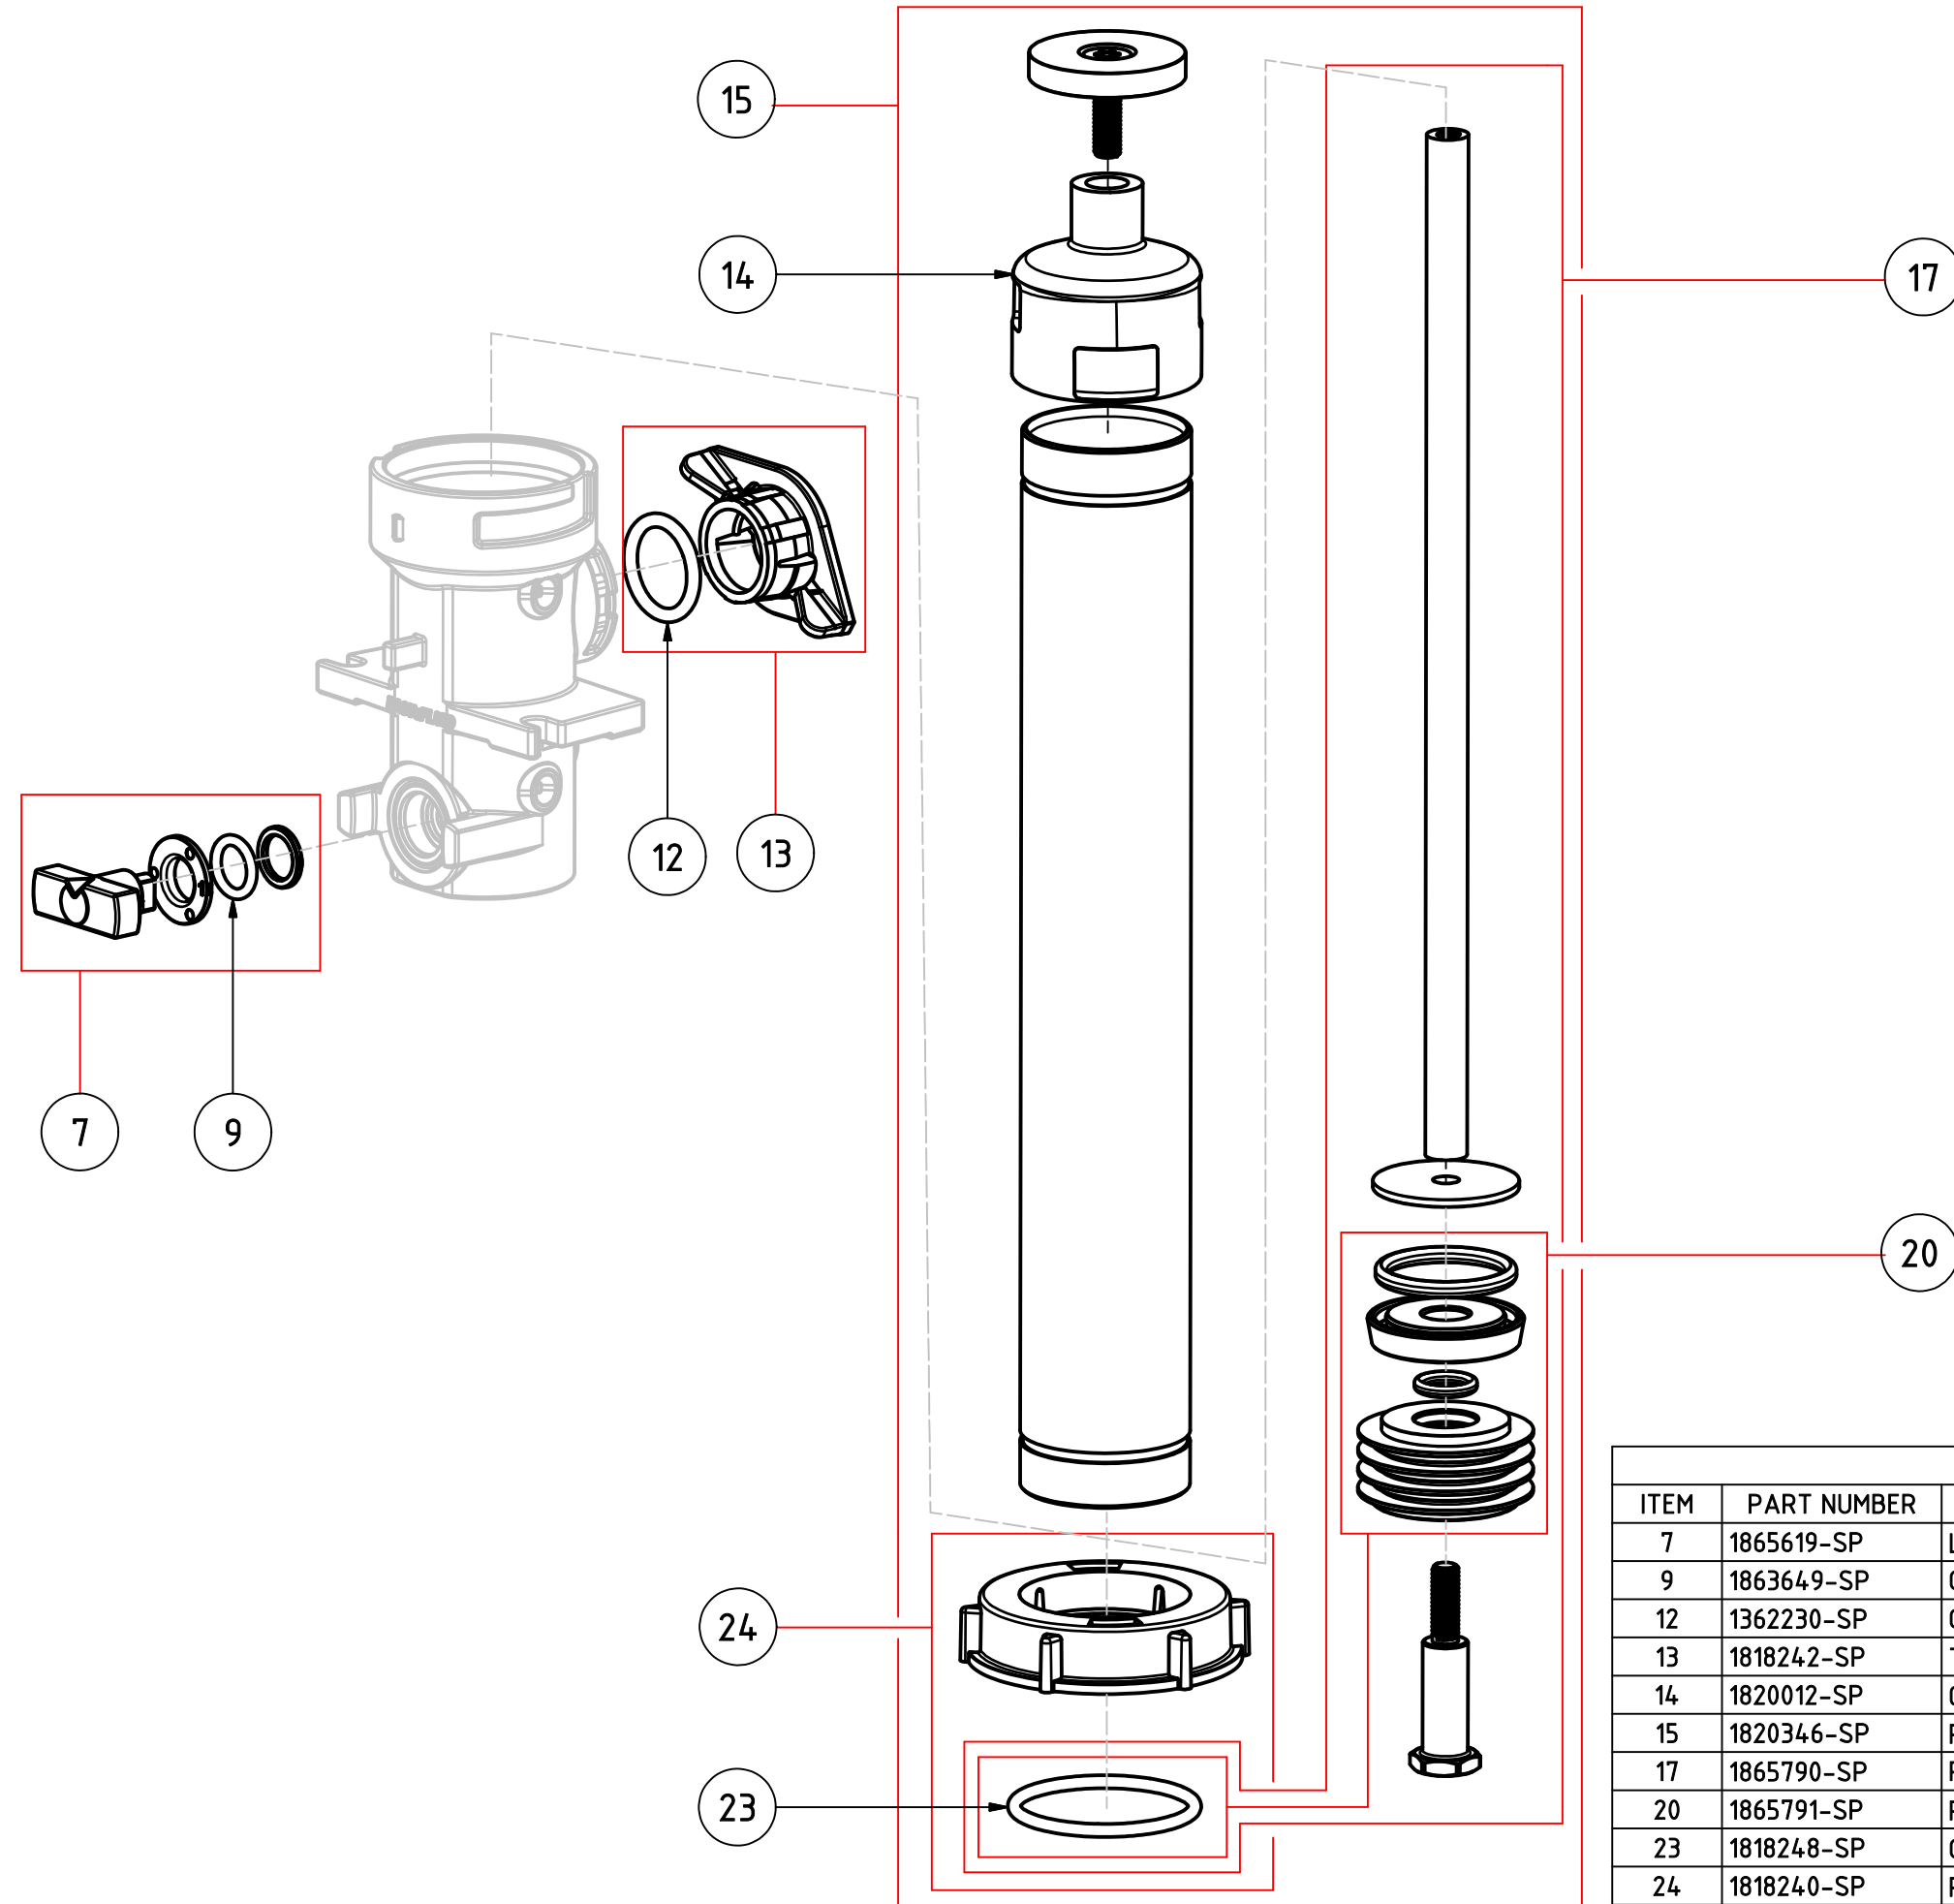

7364

Pump,Ballvalve,100ml hybrid 1830356-SP

PARTS LIST				
ITEM	PART NUMBER	DESCRIPTION	REMARKS	QTY
7	1865619-SP	Lever, valve, industr (set 5 pcs)		1
9	1863649-SP	O-ring, 8.5x2, lever, ballv, 10pcs		1
12	1362230-SP	O-ring, can, vit, 15.88x2.62, 10pcs		1
13	1818242-SP	Tube clip, 16mm (set 5pcs)		1
14	1820012-SP	Cap, tube, industrial (set 5pcs)		1
15	1820346-SP	Pumptube, 100ml, HPP, compl (set 1pc)		1
17	1865790-SP	Piston, rod, assy, 100ml, HPP		1
20	1865791-SP	Piston, 100ml, HPP (set 5pcs)		1
23	1818248-SP	O-ring, 32x2.5 (10pcs)		1
24	1818240-SP	Ring, tube, 100ml (set 5pcs)		1