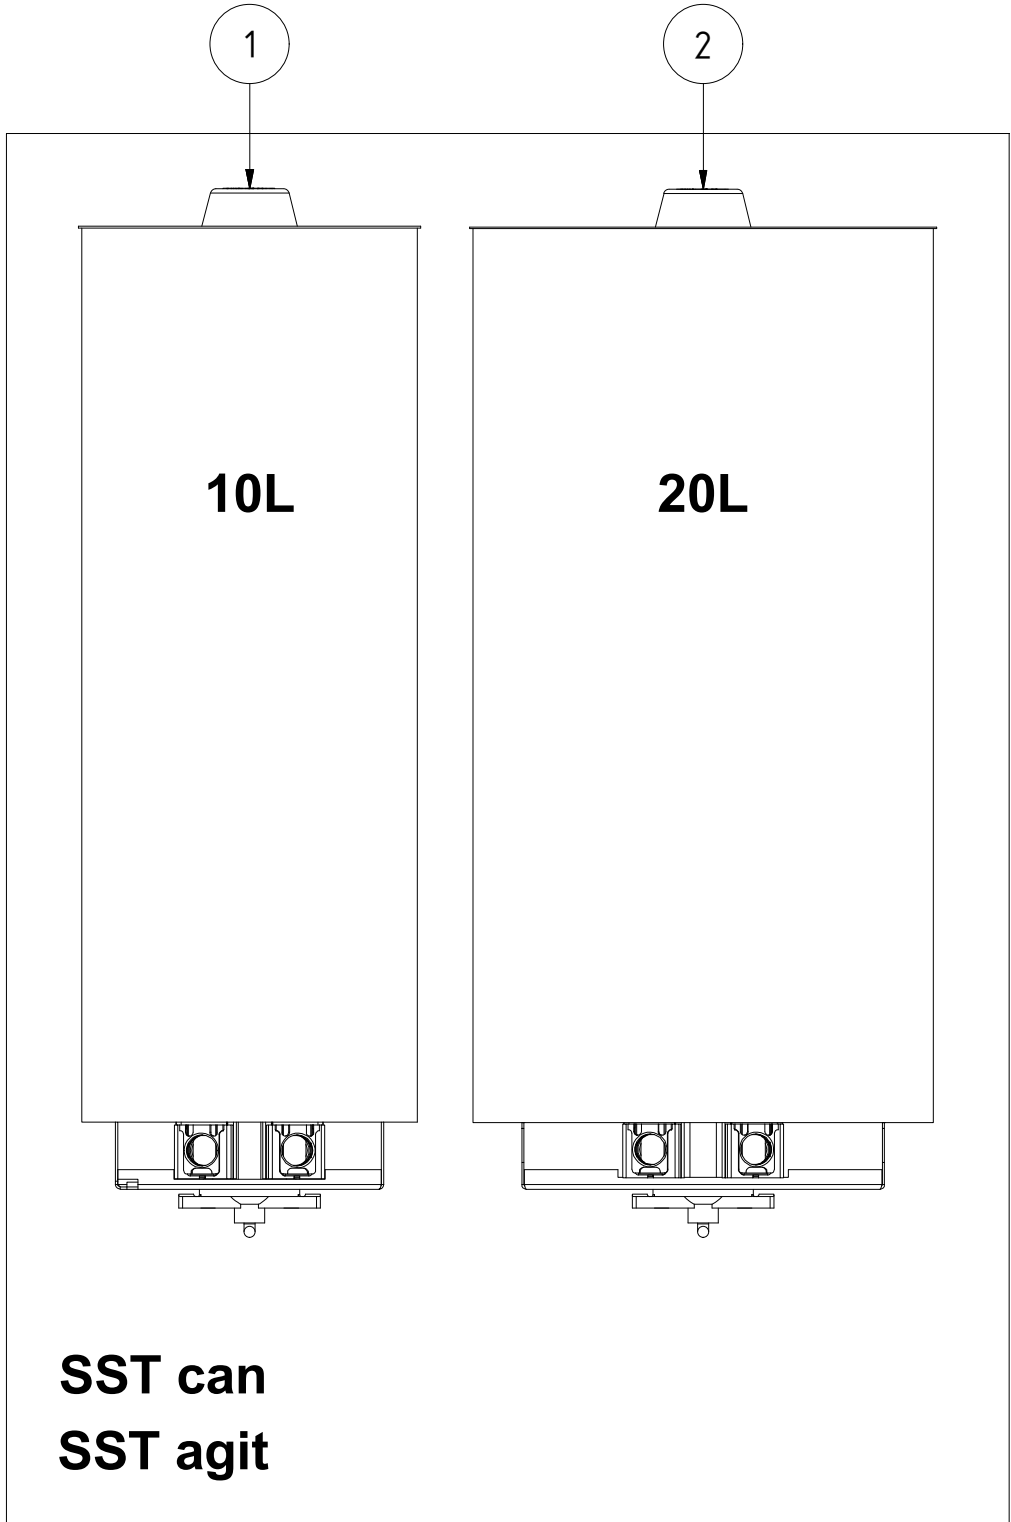

7340-2/2 Canisters

PARTS LIST			
ITEM	SPARE PART NUMBER	DESCRIPTION	REMARKS
1	1810602-SP	10L,SST can,inn,2ex,SST agit	Page 7349
2	1810761-SP	20L, SST can,inn,2ex,SST agit	Page 7350
3	1813689-SP	Canister,10L,2ex,cent,HA1.XX	Page 7351
4	1810763-SP	Canister,assy20L,2ex,mid,HA600	Page 7352