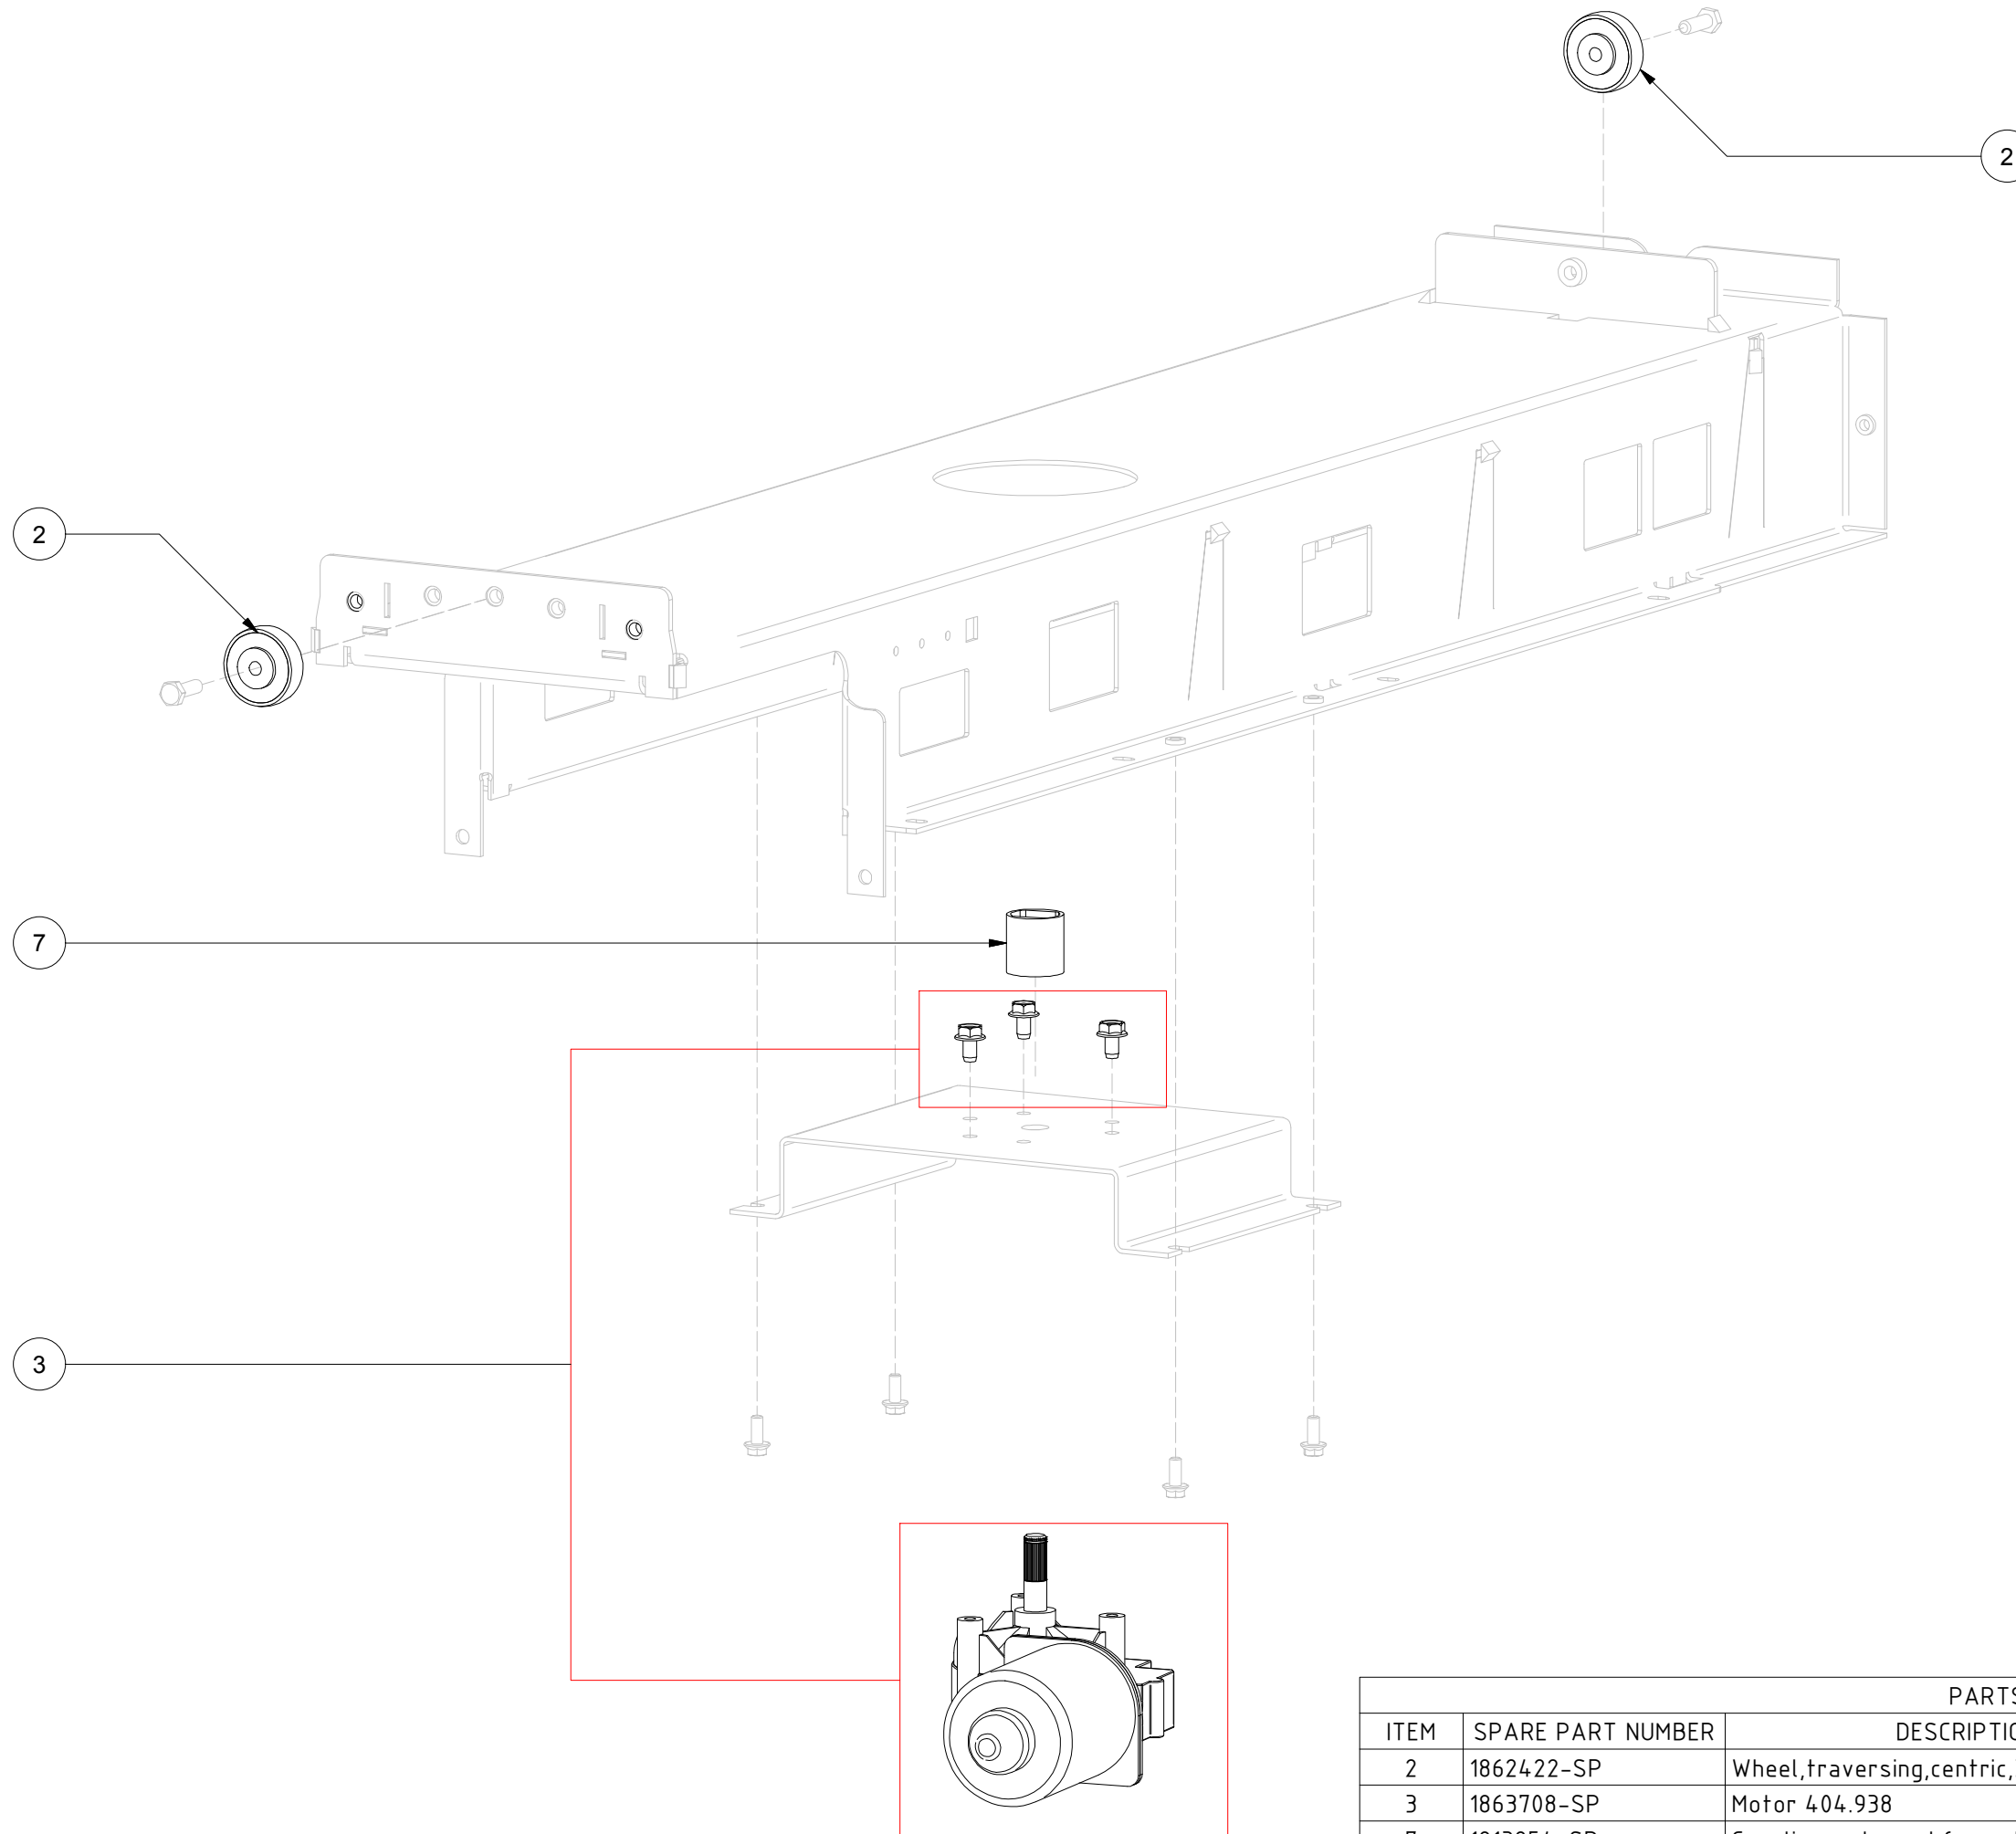

7331-B Brush

PARTS LIST			
ITEM	SPARE PART NUMBER	DESCRIPTION	REMARKS
5	1862422-SP	Wheel, traversing, centric, 35mm	
8	1818541-SP	Latch, push-in/out	
10	1818735-SP	Coupling, fork, brush (set 1pc)	
14	1863862-SP	Motor micro, brush	
15	1160200-SP	Switch, micro, V-166-105(R)	
17	1814029-SP	Brush, D70x78.3	
24	1818932-SP	Brush, container, compl. (set 1pc)	
27	1819292-SP	Float, level, brush	
32	1865512-SP	Sensor 9, Brush monitor	

7331-C SST Brush

PARTS LIST			
ITEM	SPARE PART NUMBER	DESCRIPTION	REMARKS
5	1862422-SP	Wheel, traversing, centric, 35mm	
8	1818541-SP	Latch, push-in/out	
10	1818735-SP	Coupling, fork, brush (set 1pc)	
14	1863862-SP	Motor micro, brush	
15	1160200-SP	Switch, micro, V-166-105(R)	
17	1814.029-SP	Brush, D70x78.3	
27	1819292-SP	Float, level, brush	
32	1865512-SP	Sensor 9, Brush monitor	
33	1865954-SP	Brush container SST, retrofit	
35	1866122-SP	Brush container SST, complete	

7332 Table drive motor unit

PARTS LIST			
ITEM	SPARE PART NUMBER	DESCRIPTION	REMARKS
8	1819168-SP	Stepmotor,table drive,unit	
20	1819165-SP	Gear unit,table drive	

7333 Mid beam

PARTS LIST			
ITEM	SPARE PART NUMBER	DESCRIPTION	REMARKS
2	1862422-SP	Wheel, traversing, centric, 35mm	
3	1863708-SP	Motor 404.938	
7	1813254-SP	Coupling, motor, subframe, HA	