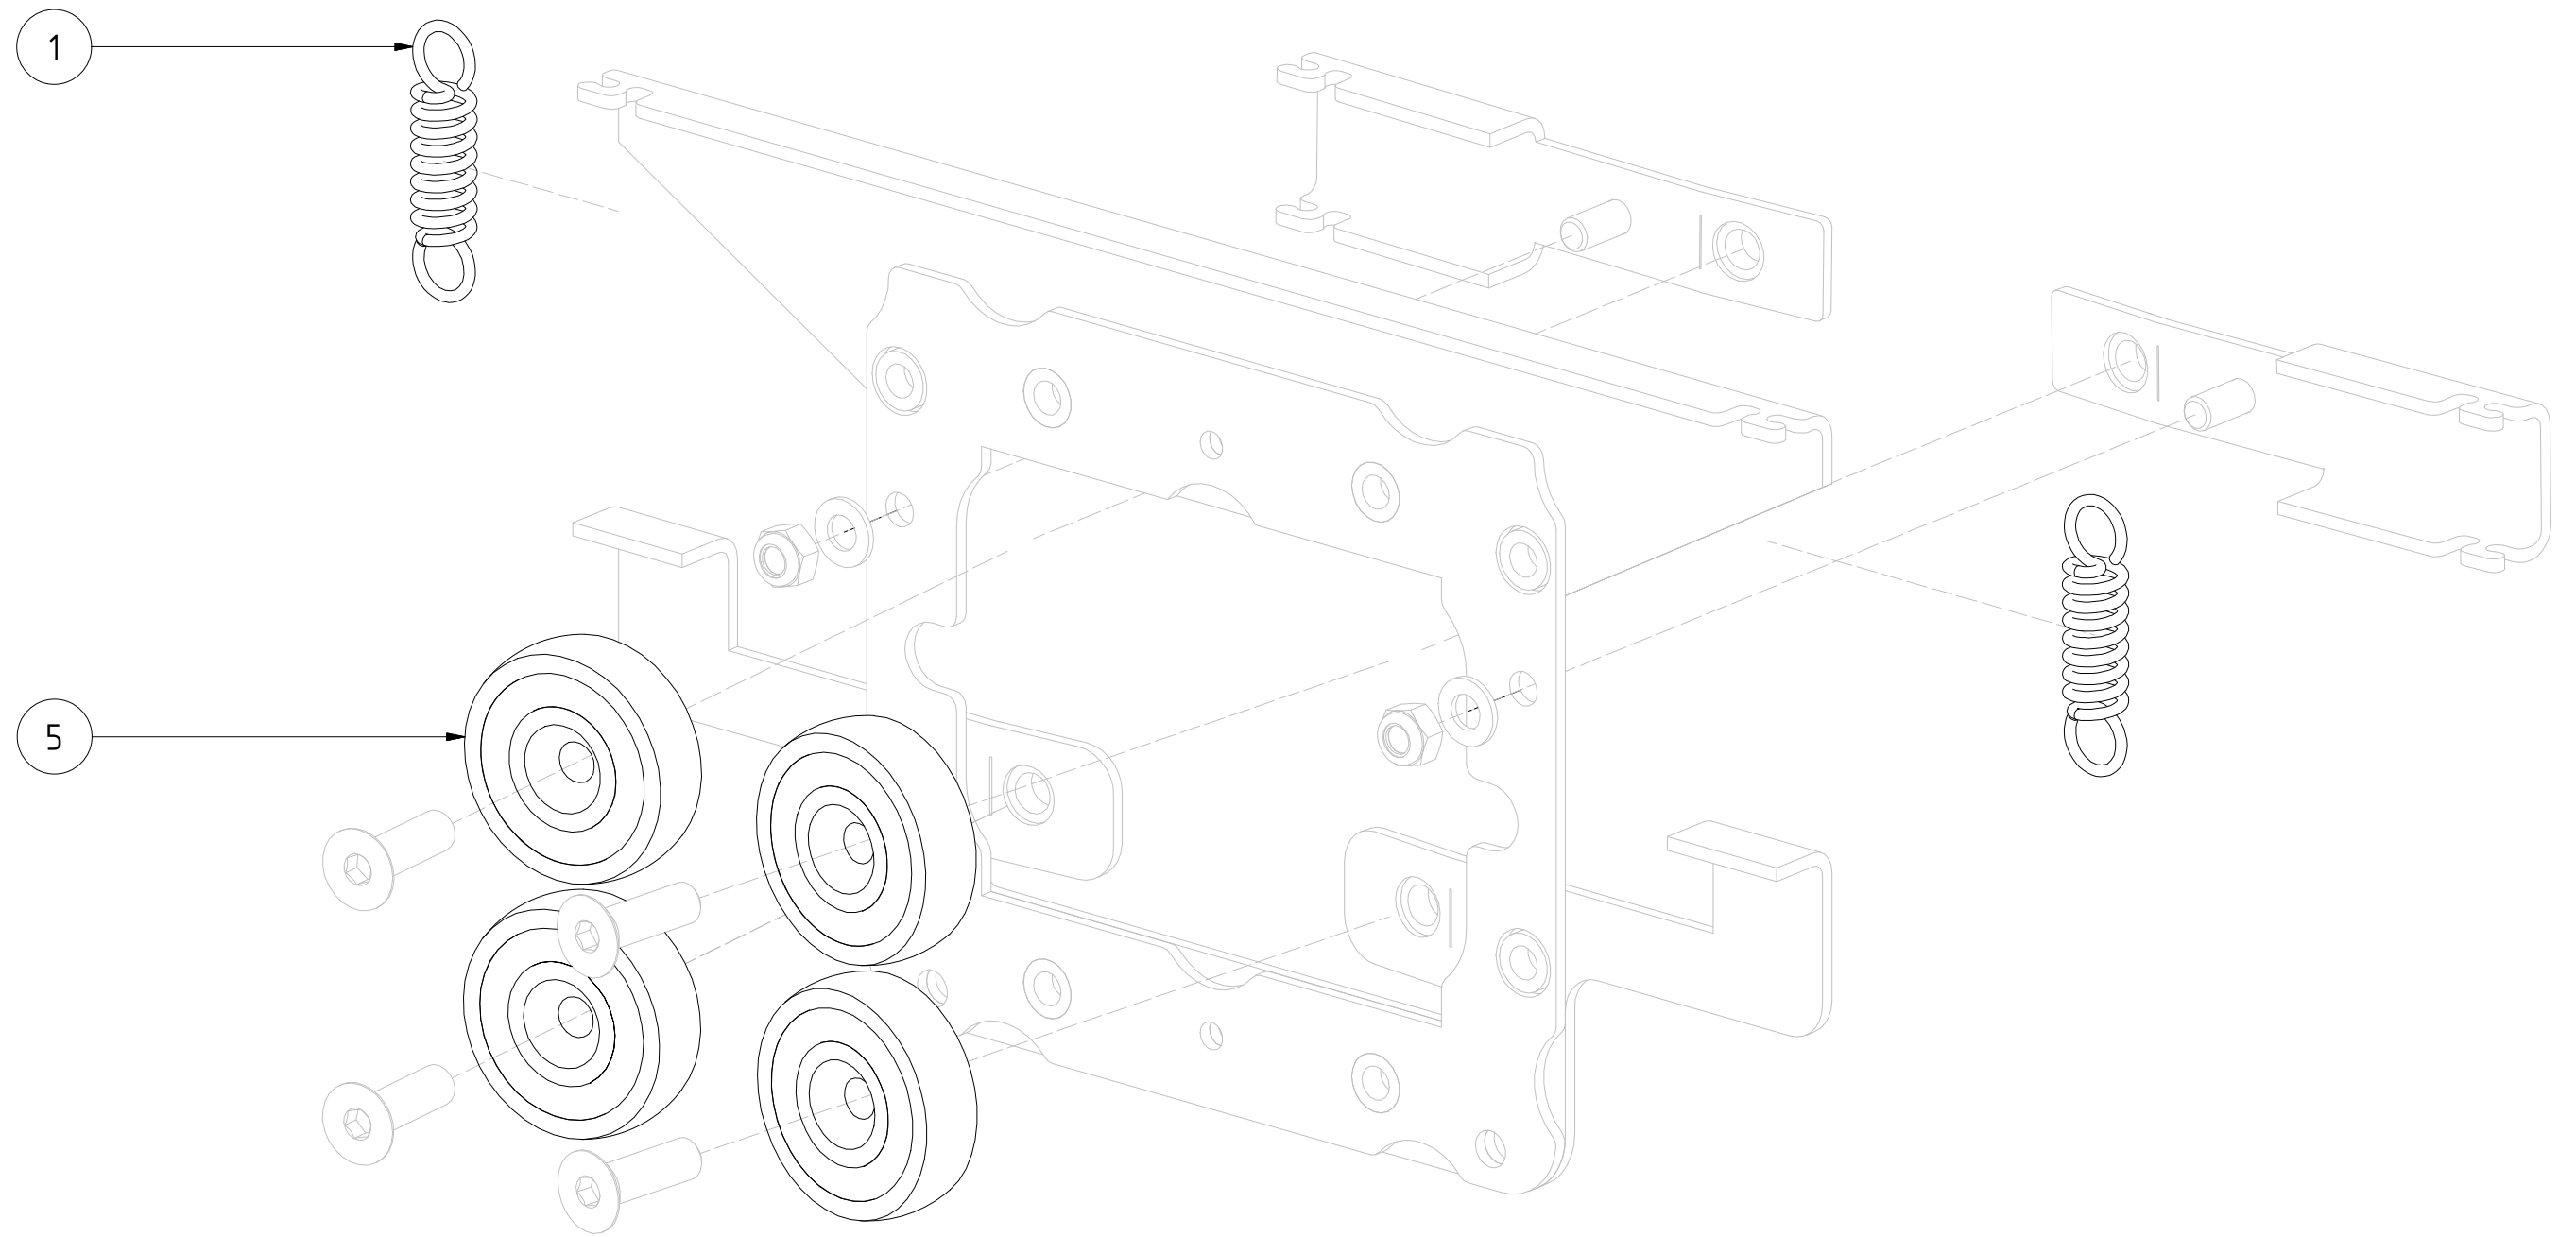

7380

Can positioning light

SPARE PARTS LIST			
ITEM	PART #	DESCRIPTION	REMARK
1	1820312-SP	CPL, HAx80	

7381

Sample, bearing plate, valve motor

PARTS LIST			
ITEM	SPARE PART NUMBER	DESCRIPTION	REMARKS
1	1820536-SP	Spring (set 2pcs)	
5	1818698-SP	Wheel,asymmetric,35mm(set 4pcs)	