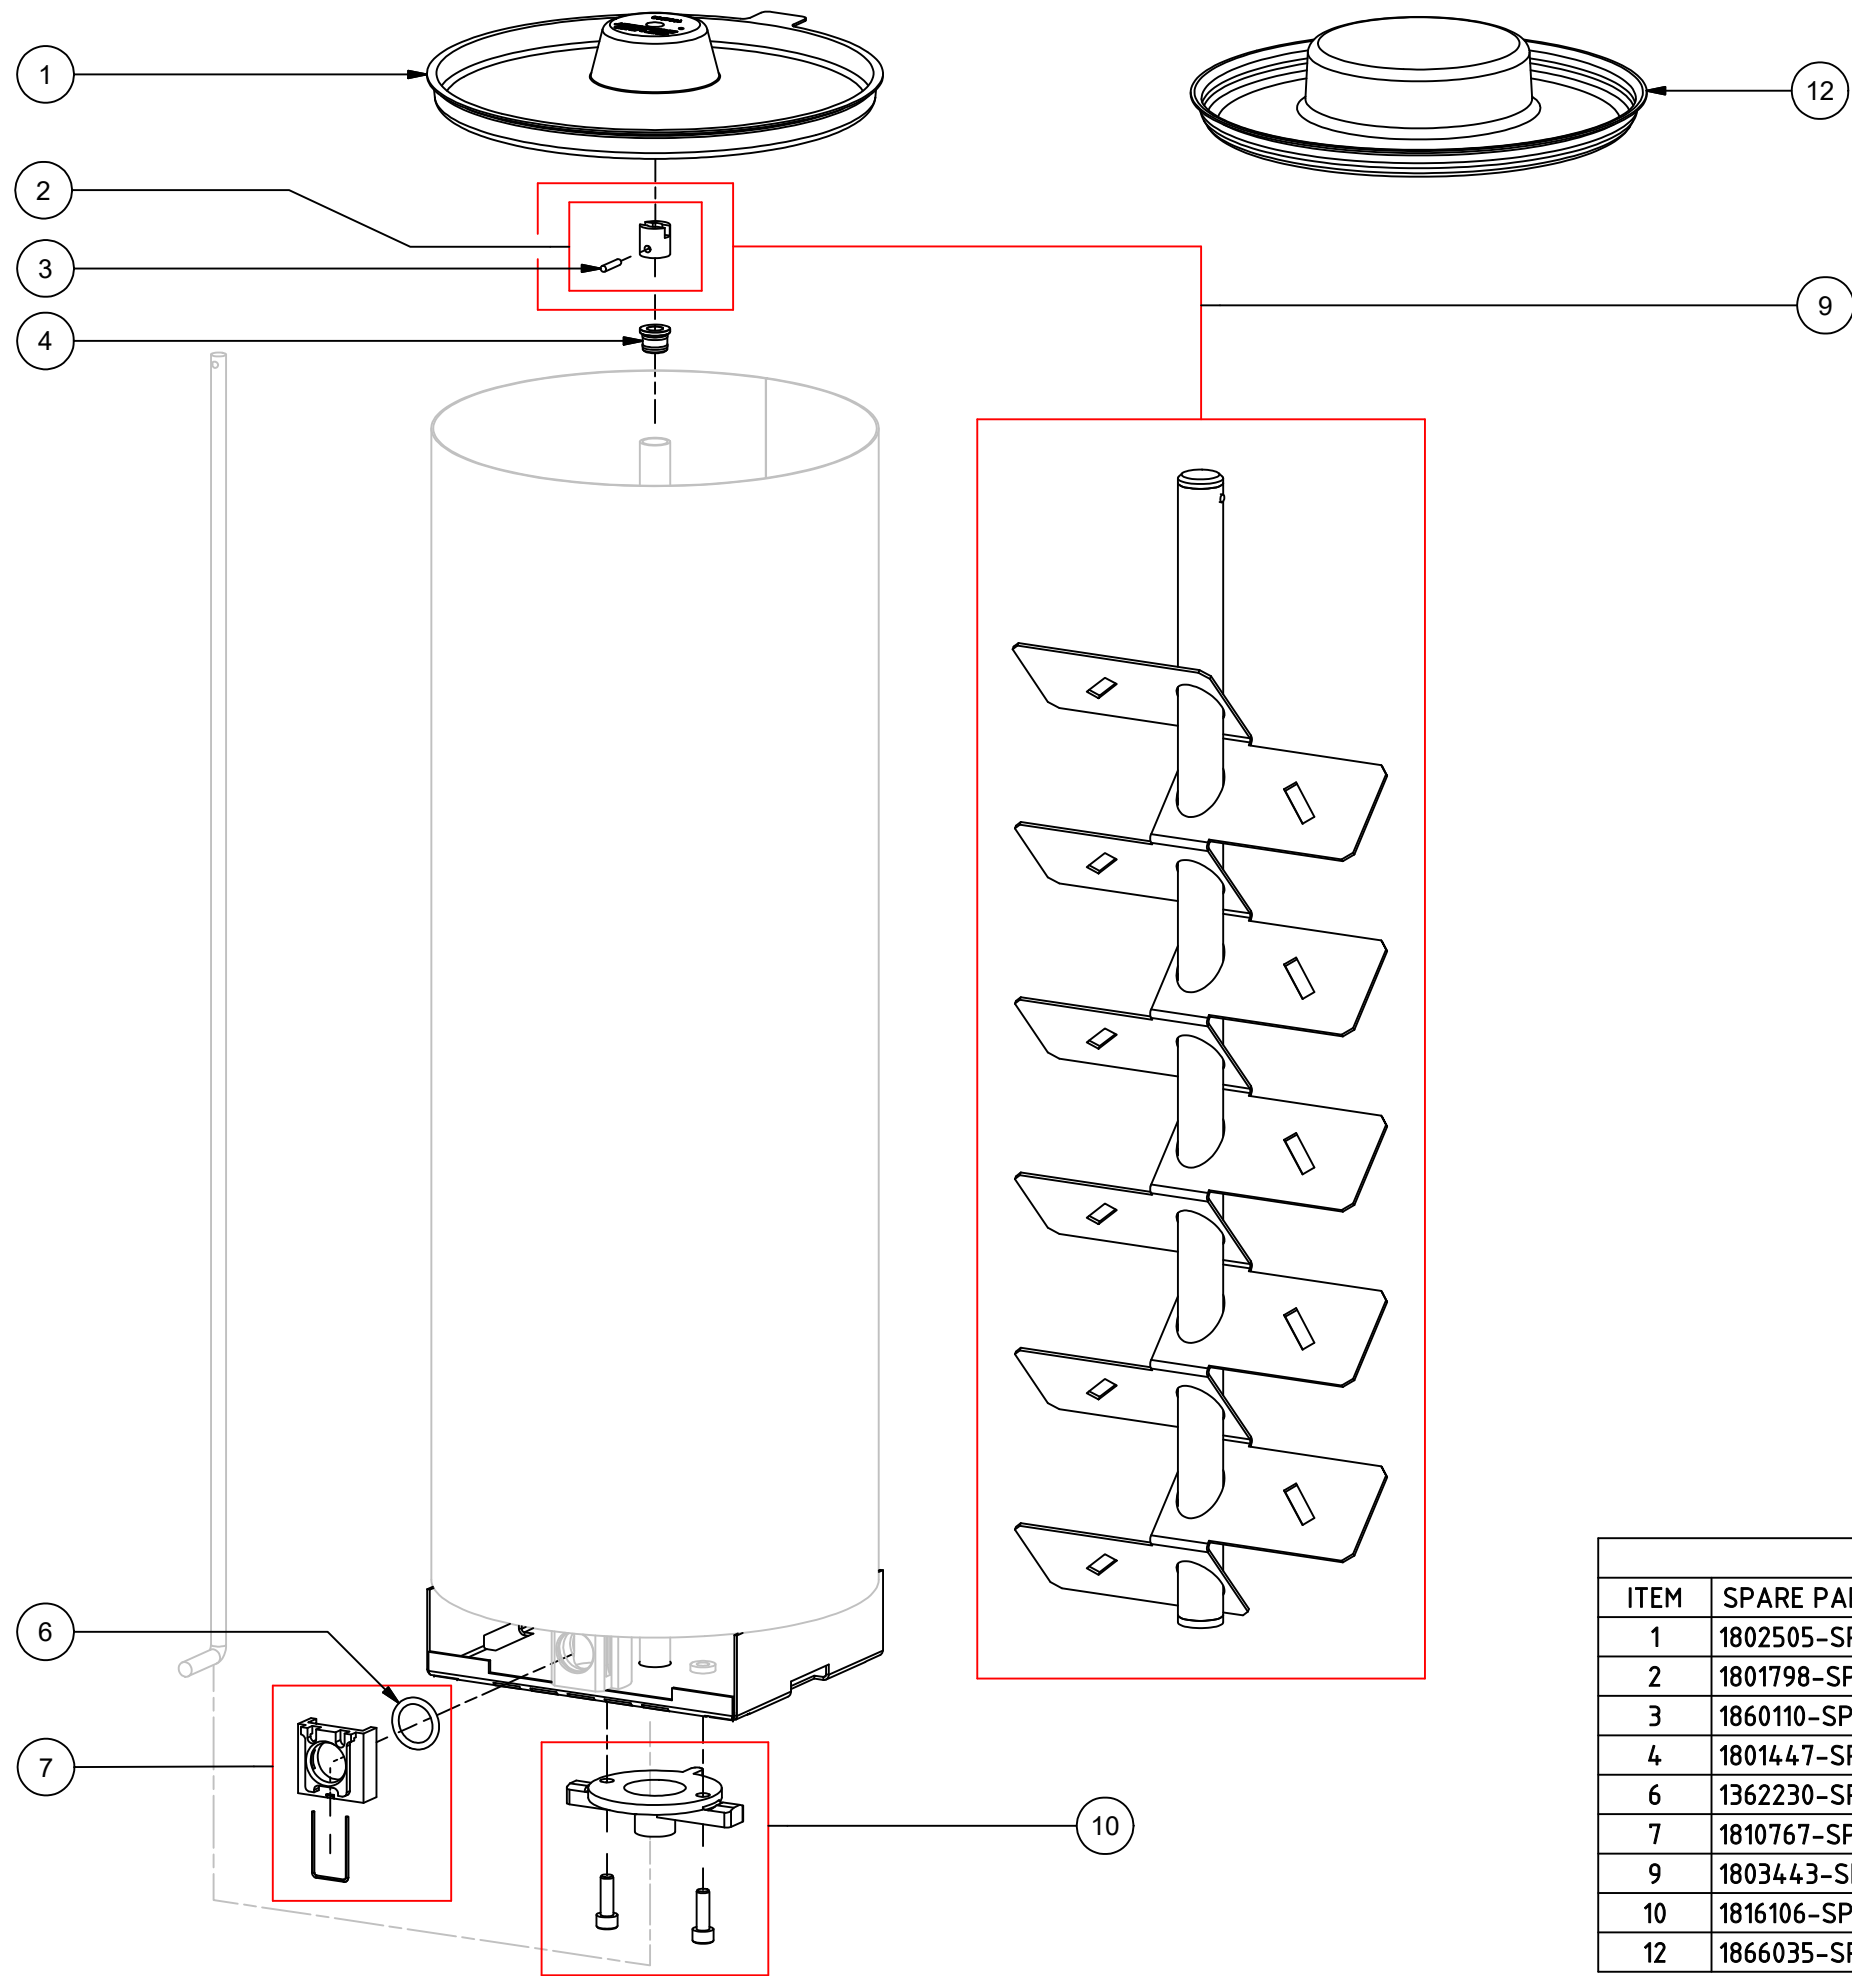

7343

10L,SST can,1ex,SST agit 1810599-SP

PARTS LIST			
ITEM	SPARE PART NUMBER	DESCRIPTION	REMARKS
1	1802505-SP	Lid POM,10L can,5pcs	
2	1801798-SP	Bush,center,agit.shaft,HA	
3	1860110-SP	Pin,spirol,f2.5x12,Sst,25pcs.	
4	1801447-SP	Bush,shaft-pipe,set,HA,10pcs	
6	1362230-SP	O-ring,viton,15.88x2.62,10pcs	
7	1810767-SP	Clip,spring,tube,(Set 5pcs)	
9	1803443-SP	Agit SST, 10L SST can	
10	1816106-SP	Cap,bottom,sst can with screws	
12	1866035-SP	Lid SST, 10L SST can