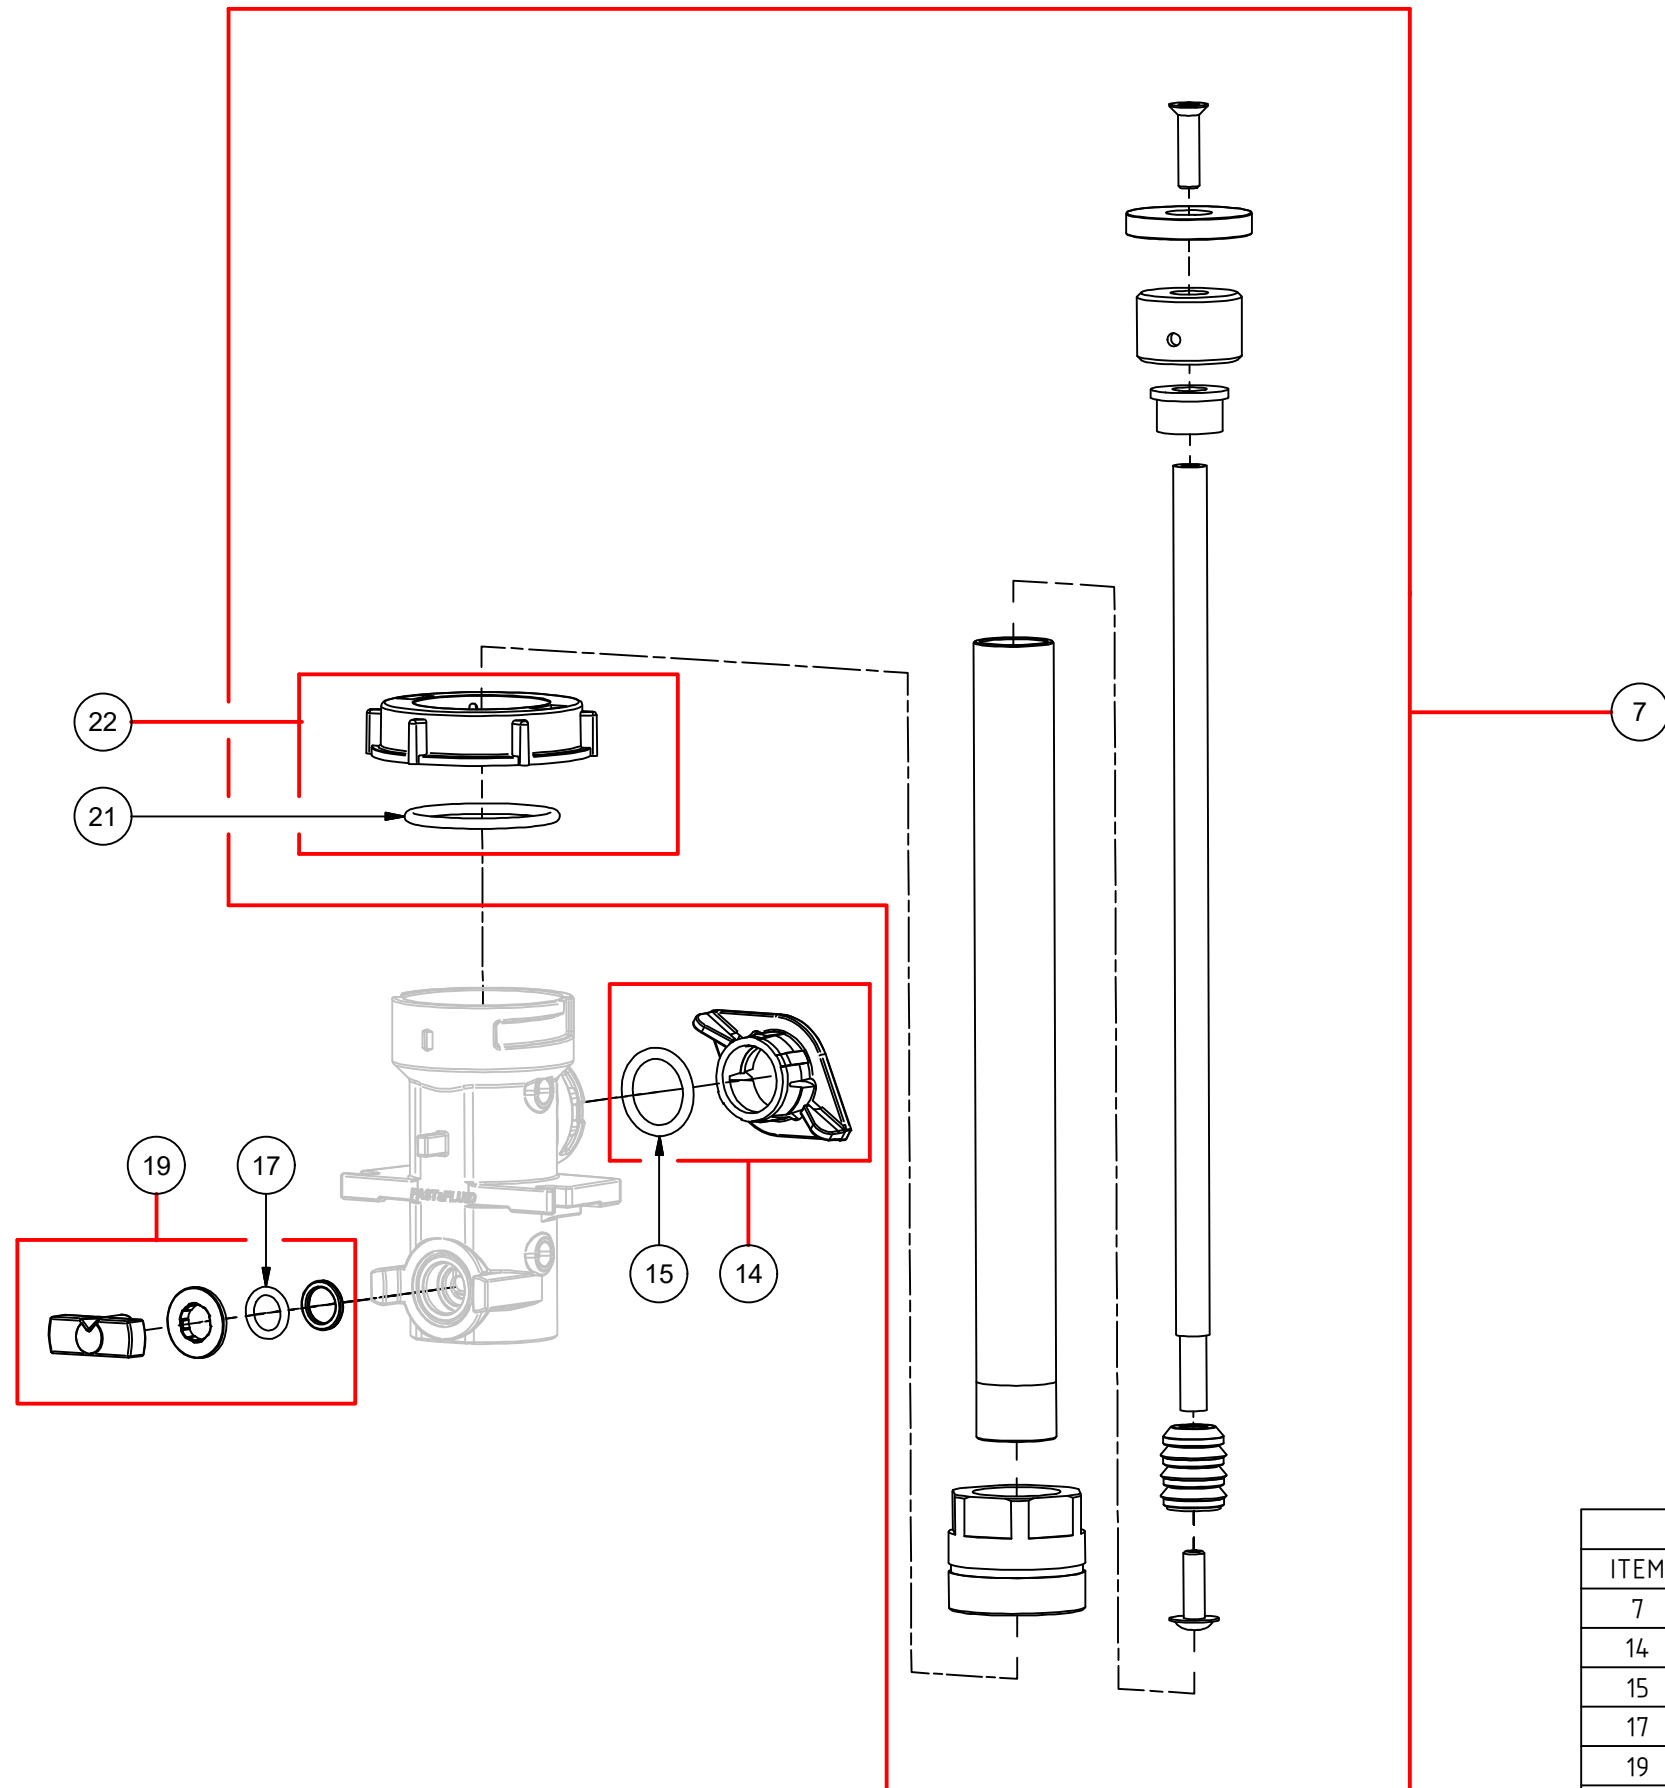

7368

Pump,Ballvalve,29ml,Sample 1819671

PARTS LIST			
ITEM	SPARE PART NUMBER	DESCRIPTION	REMARKS
7	1819668-SP	Pumptube,29ml,compl.(set 1pc)	
14	1818242-SP	Tube clip, 16mm (set 5pcs)	
15	1362230-SP	O-ring,viton,15.88x2.62,10pcs	
17	1863649-SP	O-ring,8,5x2,lever,ballv,10pcs	
19	1865619-SP	lever,valve (set 5pcs)	
21	1818248-SP	O-ring,32x2.5 (10 pcs)	
22	1818240-SP	Ring,tube,100ml, (set 5pcs)