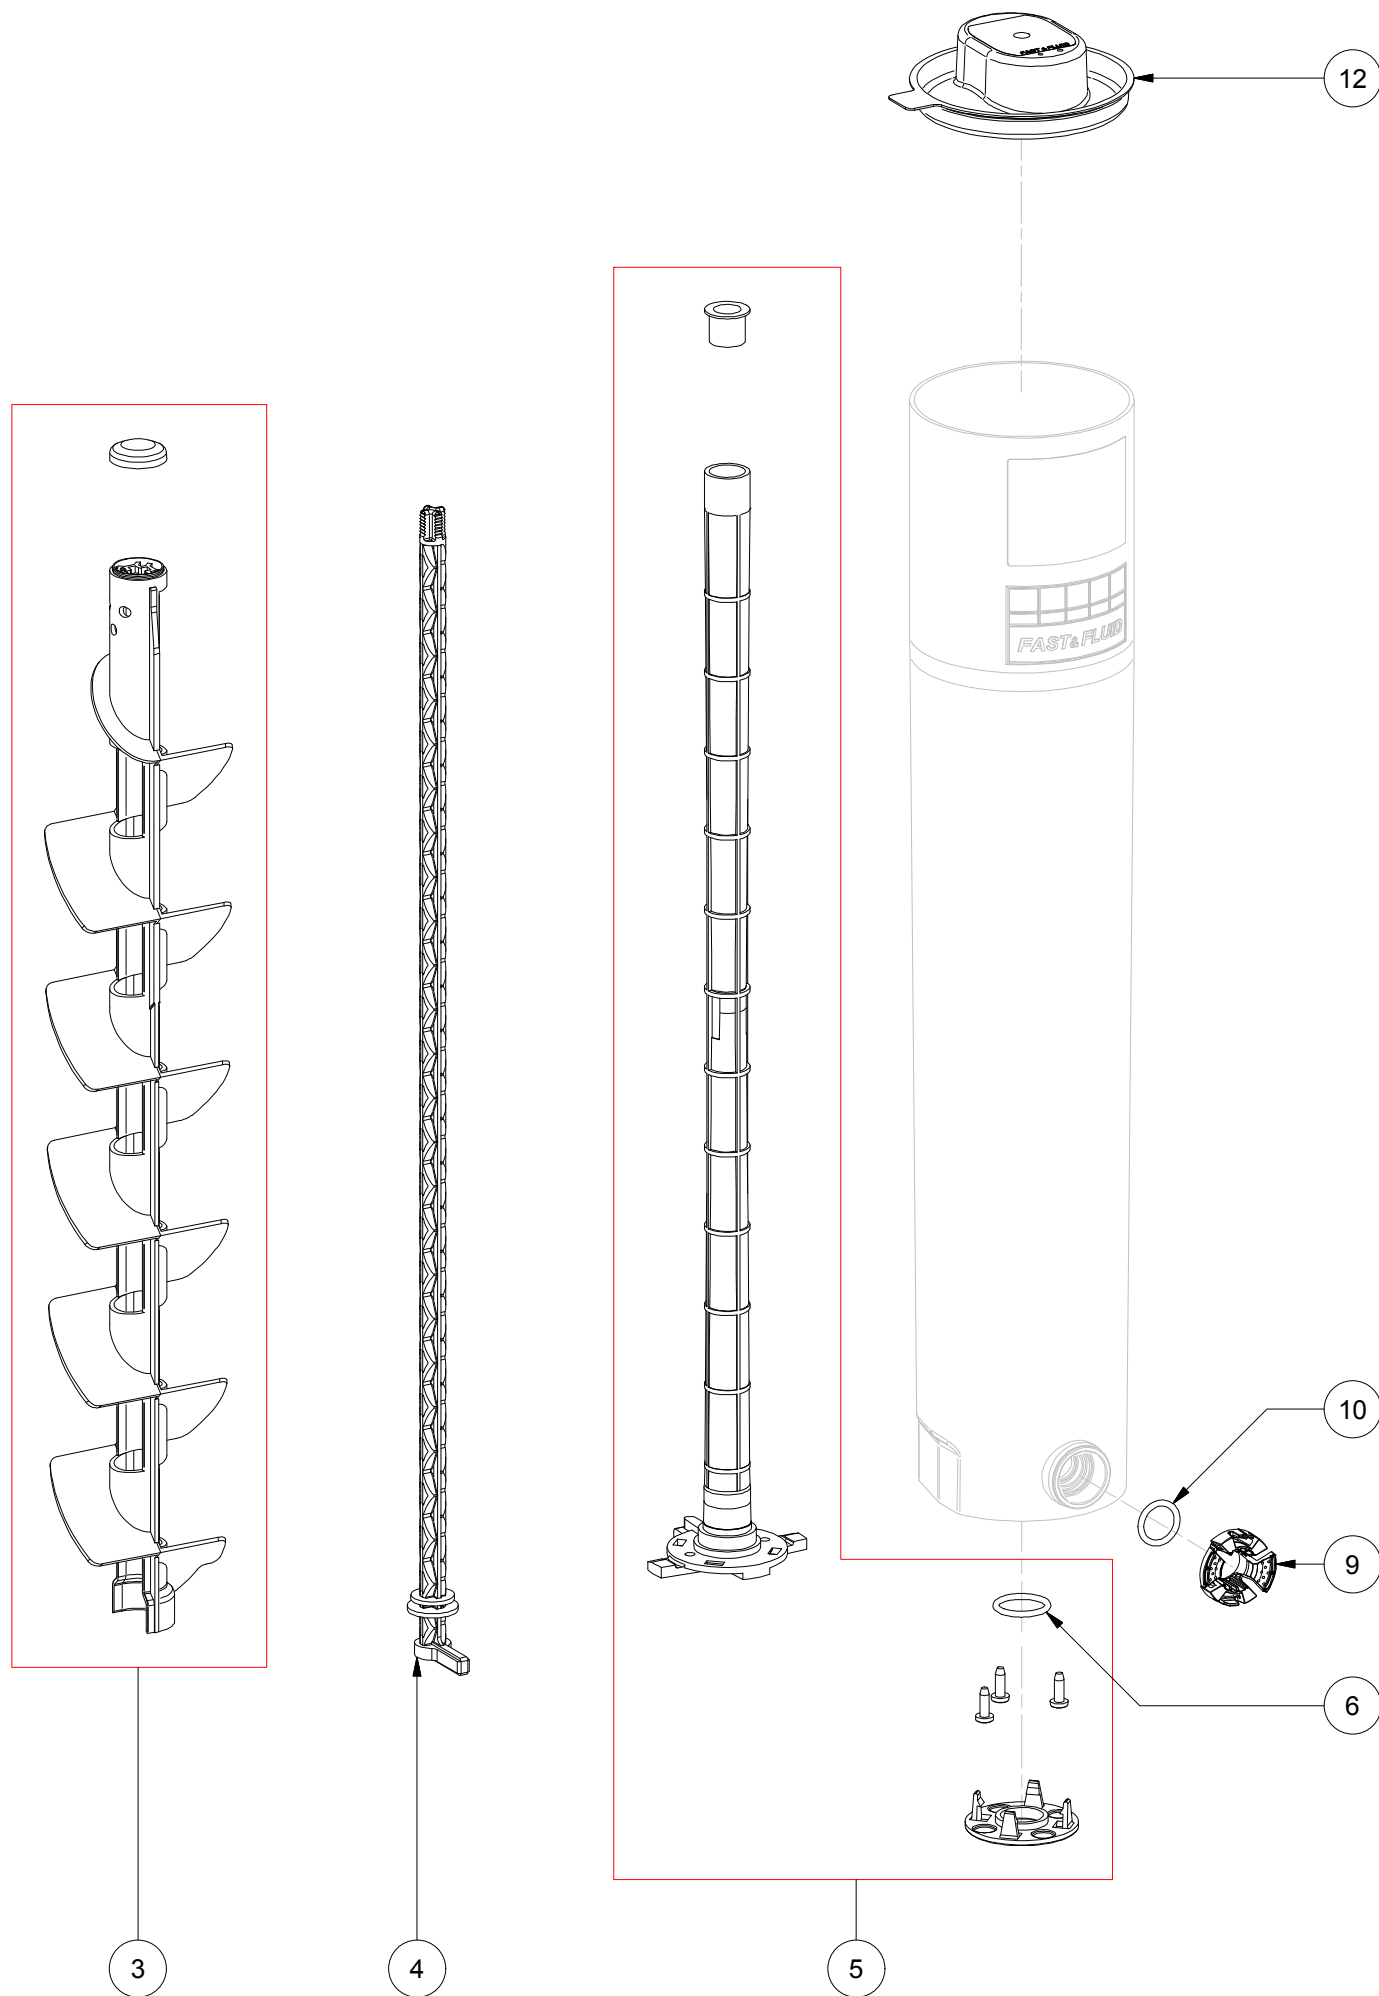

7344 20L,SST can,std,1ex,SST agit 1810603-SP

PARTS LIST			
ITEM	SPARE PART NUMBER	DESCRIPTION	REMARKS
1	1802506-SP	Lid POM,20L can,5pcs	
2	1801798-SP	Bush,center,agit.shaft,HA	
3	1860110-SP	Pin,spirol,f2.5x12,Sst,25pcs.	
4	1808353-SP	BUSH,6MM SHAFT,AGIT 20L,HAL	
6	1362230-SP	O-ring,viton,15.88x2.62,10pcs	
7	1810767-SP	Clip,spring,tube,(Set 5pcs)	
9	1804202-SP	Agit SST, 20L SST can	
10	1816106-SP	Cap,bottom,sst can with screws	
12	1866036-SP	Lid SST, 20L SST can	

7345 3L,SST can,1ex,POM agit 1809888-SP

PARTS LIST			
ITEM	SPARE PART NUMBER	DESCRIPTION	REMARKS
1	1802503-SP	Lid POM,3L can,5pcs	
2	1801447-SP	Bush,shaft-pipe,set,HA,10pcs	
3	1860110-SP	Pin,spirof,f2.5x12,Sst,25pcs.	
5	1362230-SP	O-ring,viton,15.88x2.62,10pcs	
6	1810767-SP	Clip,spring,tube,(Set 5pcs)	
8	1860394-SP	Agit POM,3L Sst can,5pcs	
9	1816106-SP	Cap,bottom,sst can with screws	

7346 6L,SST can,1ex,POM agit 1810596-SP

PARTS LIST			
ITEM	SPARE PART NUMBER	DESCRIPTION	REMARKS
1	1802504-SP	Lid POM,4.5/6L can,5pcs	
2	1801447-SP	Bush,shaft-pipe,set,HA,10pcs	
3	1860110-SP	Pin,spiro,f2.5x12,Sst,25pcs.	
5	1362230-SP	O-ring,viton,15.88x2.62,10pcs	
6	1810767-SP	Clip,spring,tube,(Set 5pcs)	
8	1860395-SP	Agit POM,6L Sst can,5pcs	
9	1816106-SP	Cap,bottom,sst can with screws	

7347-A 3L,POM can,1ex,POM agit 1865011 -SP

PARTS LIST			
ITEM	SPARE PART NUMBER	DESCRIPTION	REMARKS
3	1817910-SP	Agitator,3L,POM,2014,5pcs	
4	1817917-SP	Shaft,canister,HA,5pcs	
5	1817427-SP	Inner tube,canister,kit	
6	1362231-SP	O-ring,cann.vit.20.29 set 10pc	
9	1817841-SP	Clip,pump,canister,HA,5pcs	
10	1362230-SP	O-ring,viton,15.88x2.62,10pcs	
12	1817422-SP	Lid POM,2.5/3L can,5pcs	