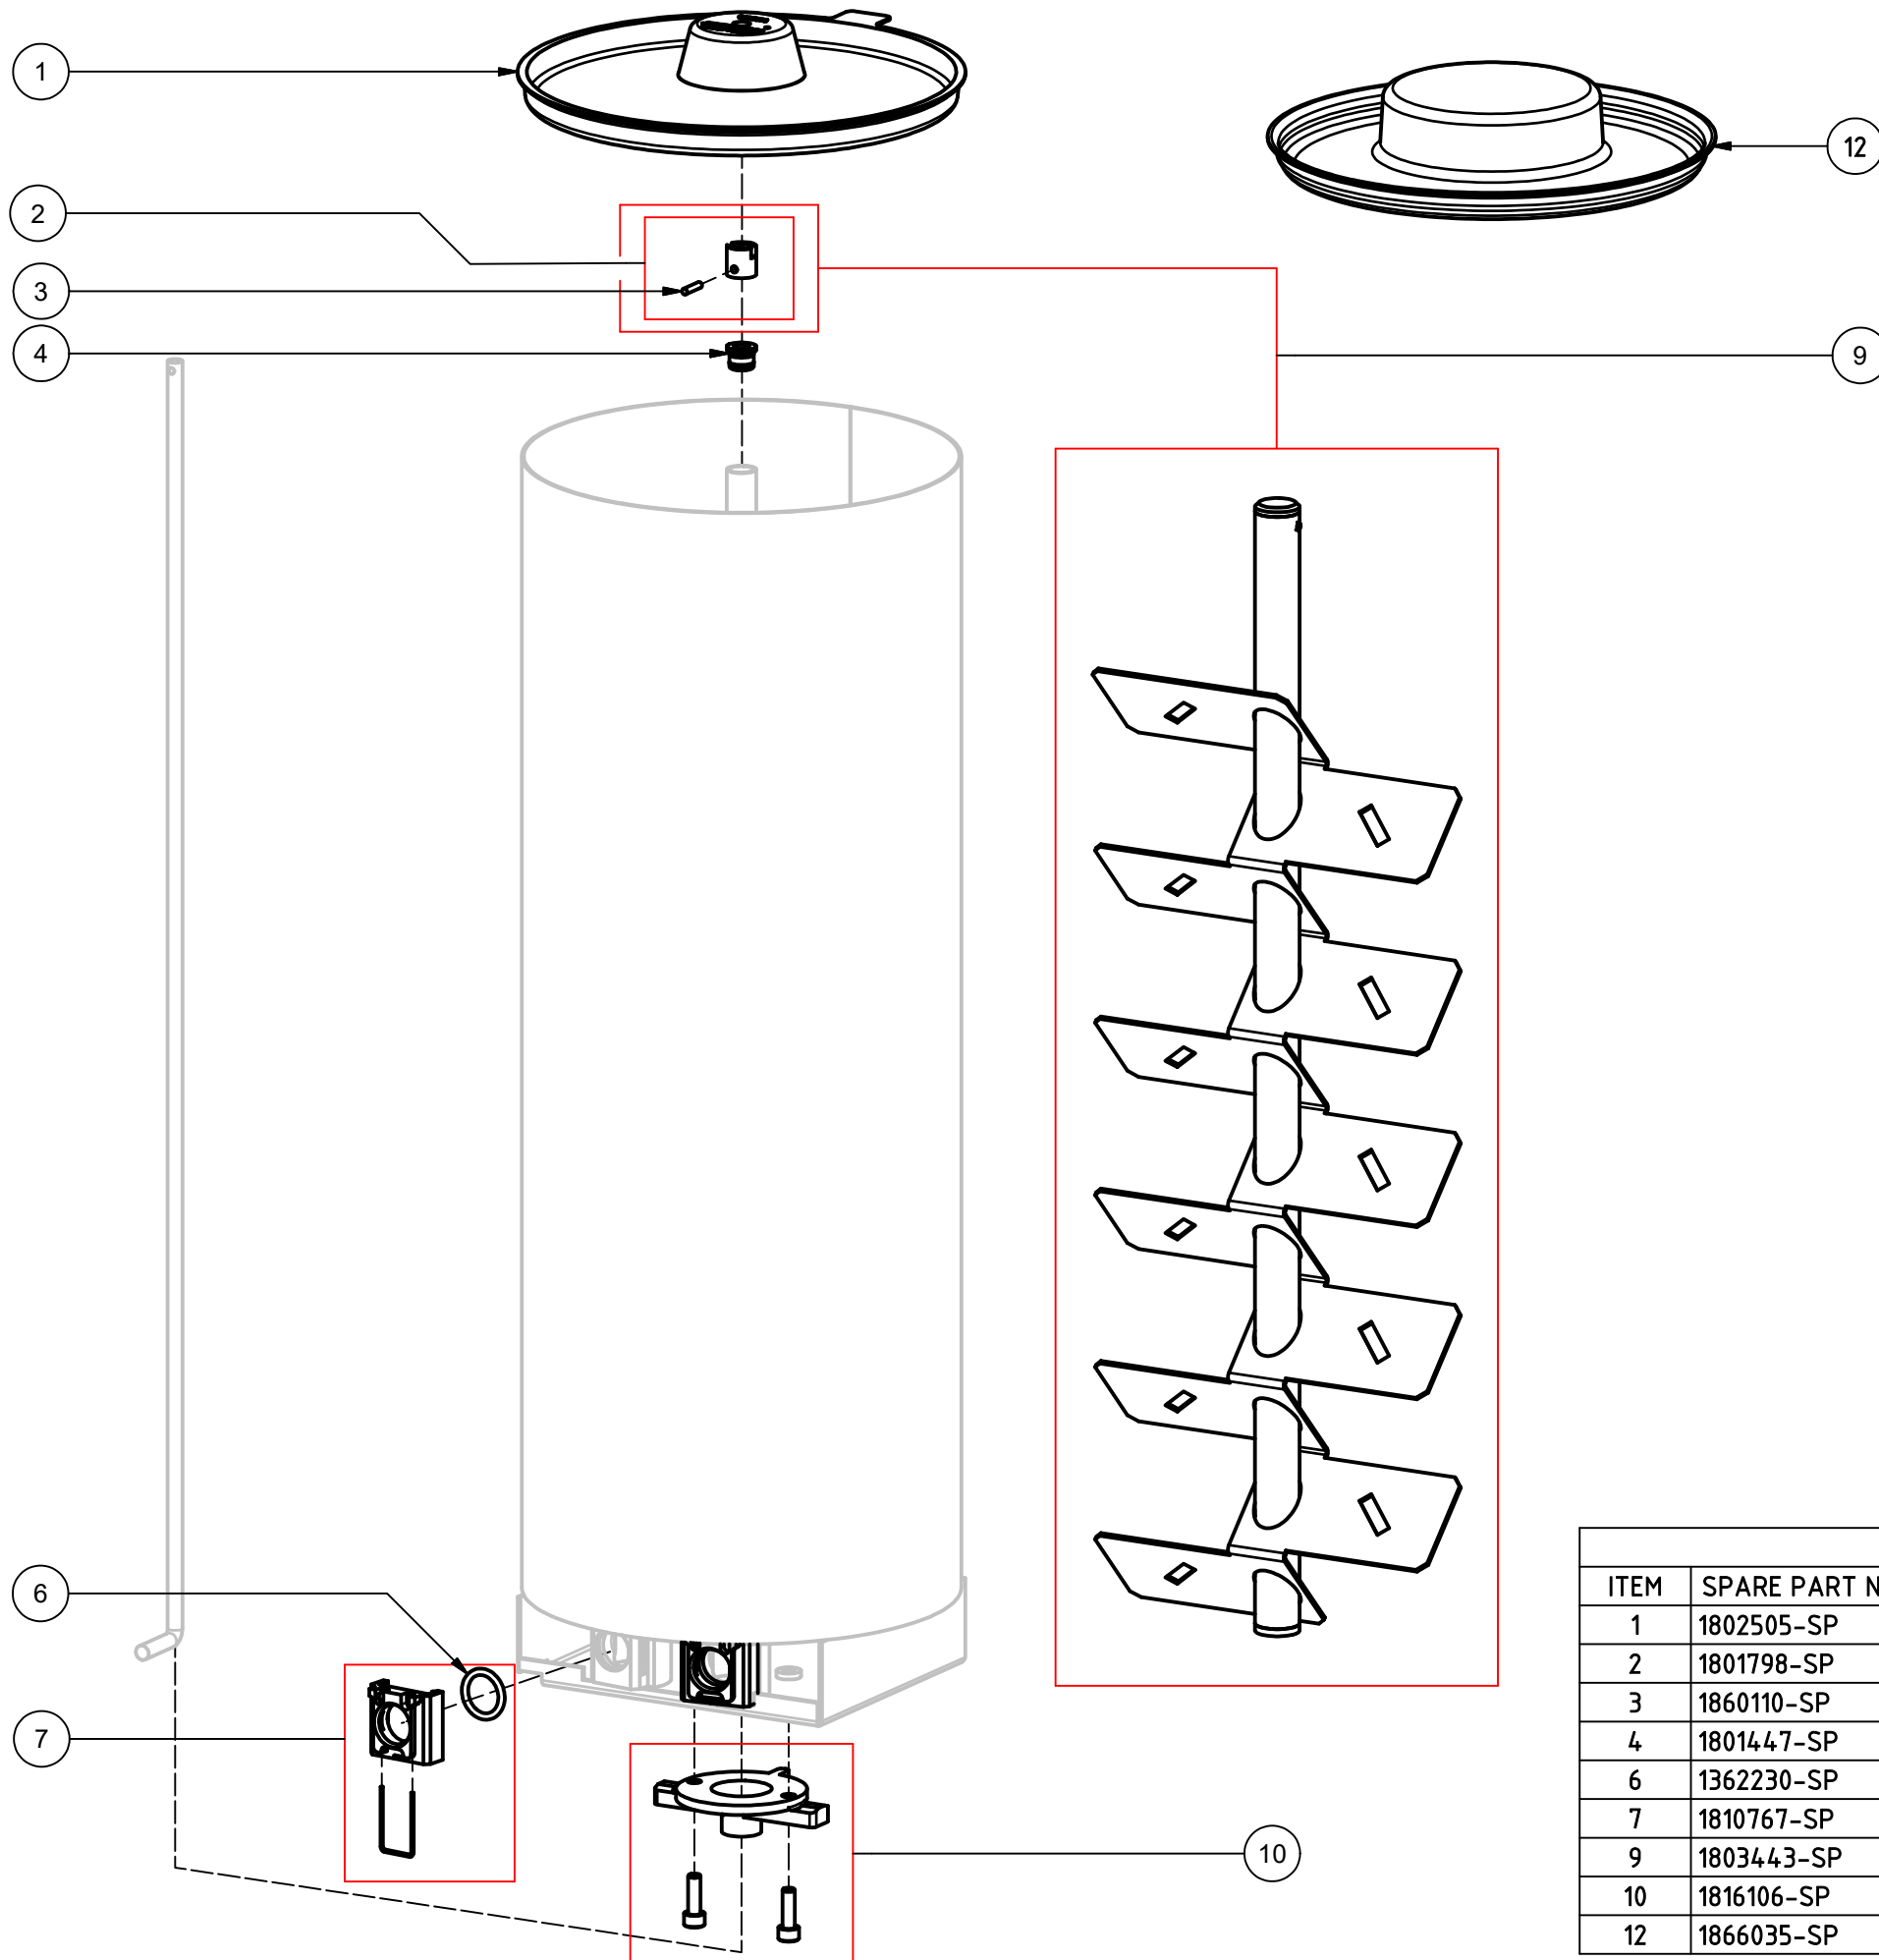

7349

10L,SST can,inn,2ex,SST agit 1810602-SP

PARTS LIST			
ITEM	SPARE PART NUMBER	DESCRIPTION	REMARKS
1	1802505-SP	Lid POM, 10L can,5pcs	
2	1801798-SP	Bush,center,agit.shaft,HA	
3	1860110-SP	Pin,spirol,f2.5x12,Sst,25pcs.	
4	1801447-SP	Bush,shaft-pipe,set,HA,10pcs	
6	1362230-SP	O-ring,viton,15.88x2.62,10pcs	
7	1810767-SP	Clip,spring,tube,(set 5pcs)	
9	1803443-SP	Agit SST, 10L SST can	
10	1816106-SP	Cap,bottom,sst can with screws	
12	1866035-SP	Lid SST, 10L SST can