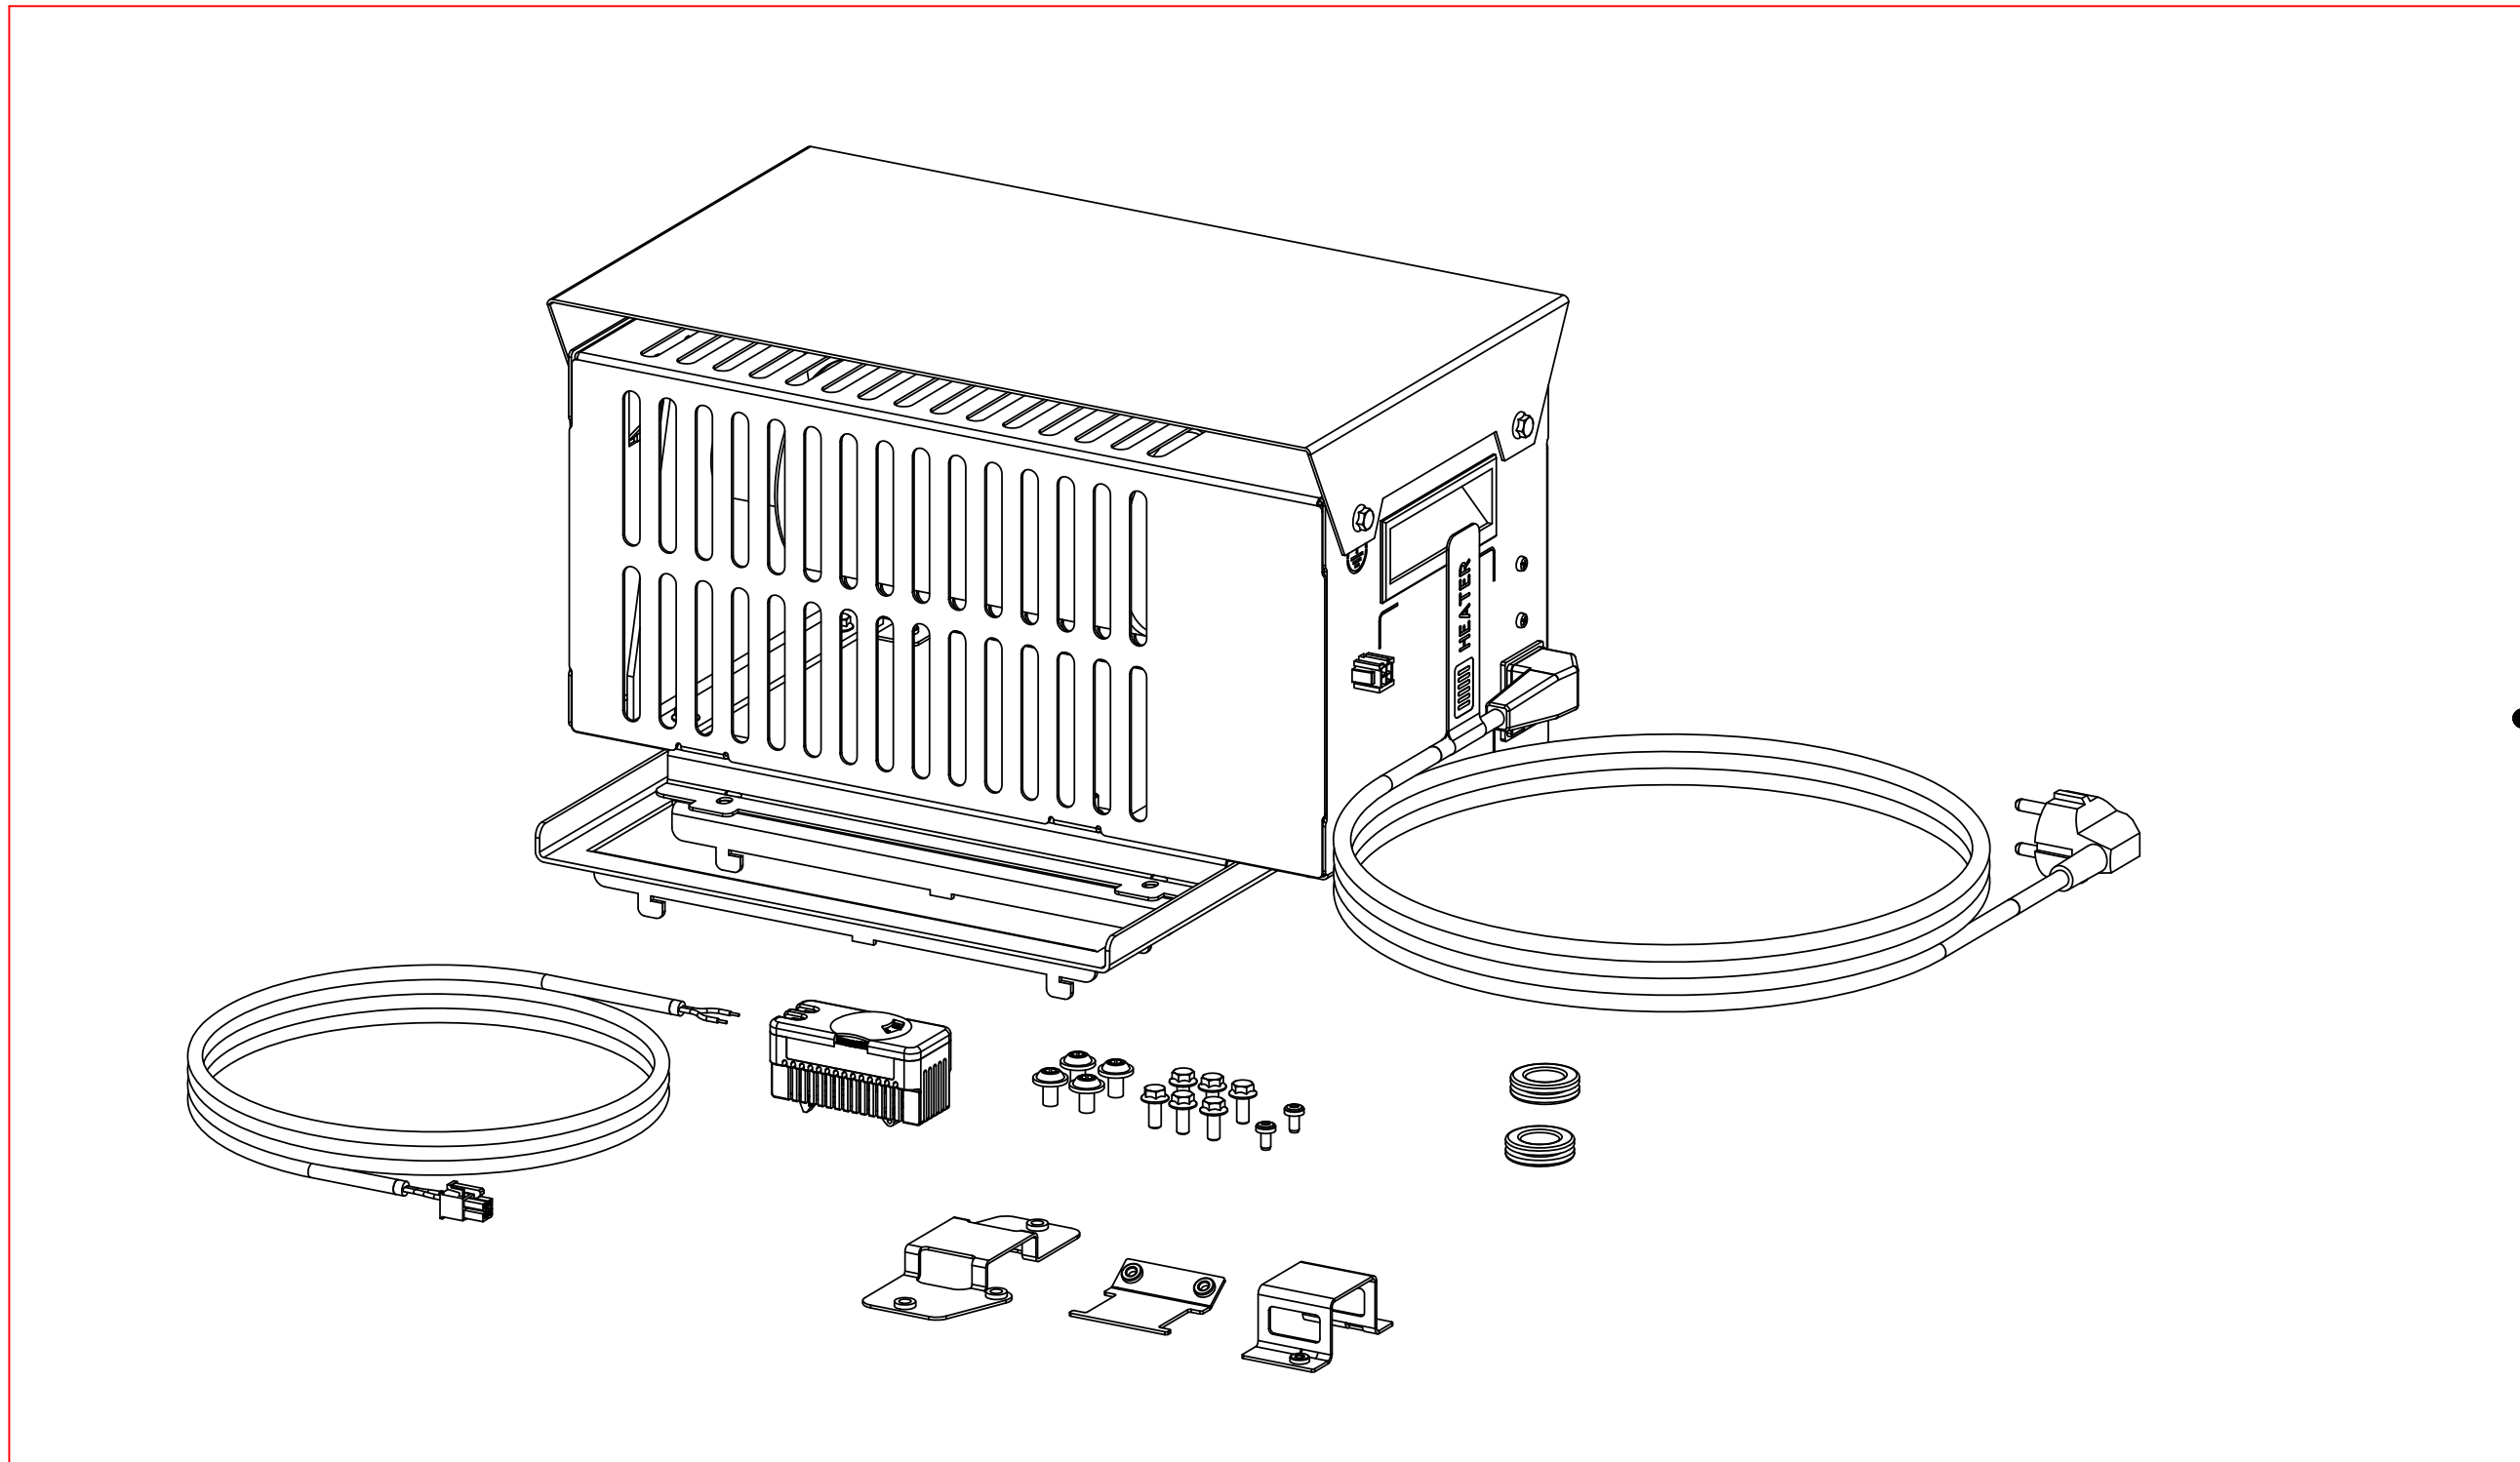

11

PARTS LIST			
ITEM	SPARE PART NUMBER	DESCRIPTION	REMARKS
11	1819274-SP	Heating module	

PARTS LIST			
ITEM	SPARE PART NUMBER	DESCRIPTION	REMARKS
1	1863862-SP	Motor micro,158-24-200	
2	1862721-SP	Motor,micro,158-24-100	
5	1862422-SP	Wheel,traversing,centric,35mm	
9	1818735-SP	Coupling,fork,brush(set 1pc)	
10	1818541-SP	Latch,push-in/out	
12		Smart brush container	Page 7378
15	1820152-SP	Sensors set (2pcs)	
20	1160200-SP	Switch,micro,V-166-105(R)	
20	1819942-SP	Brush,Sample Dispenser	