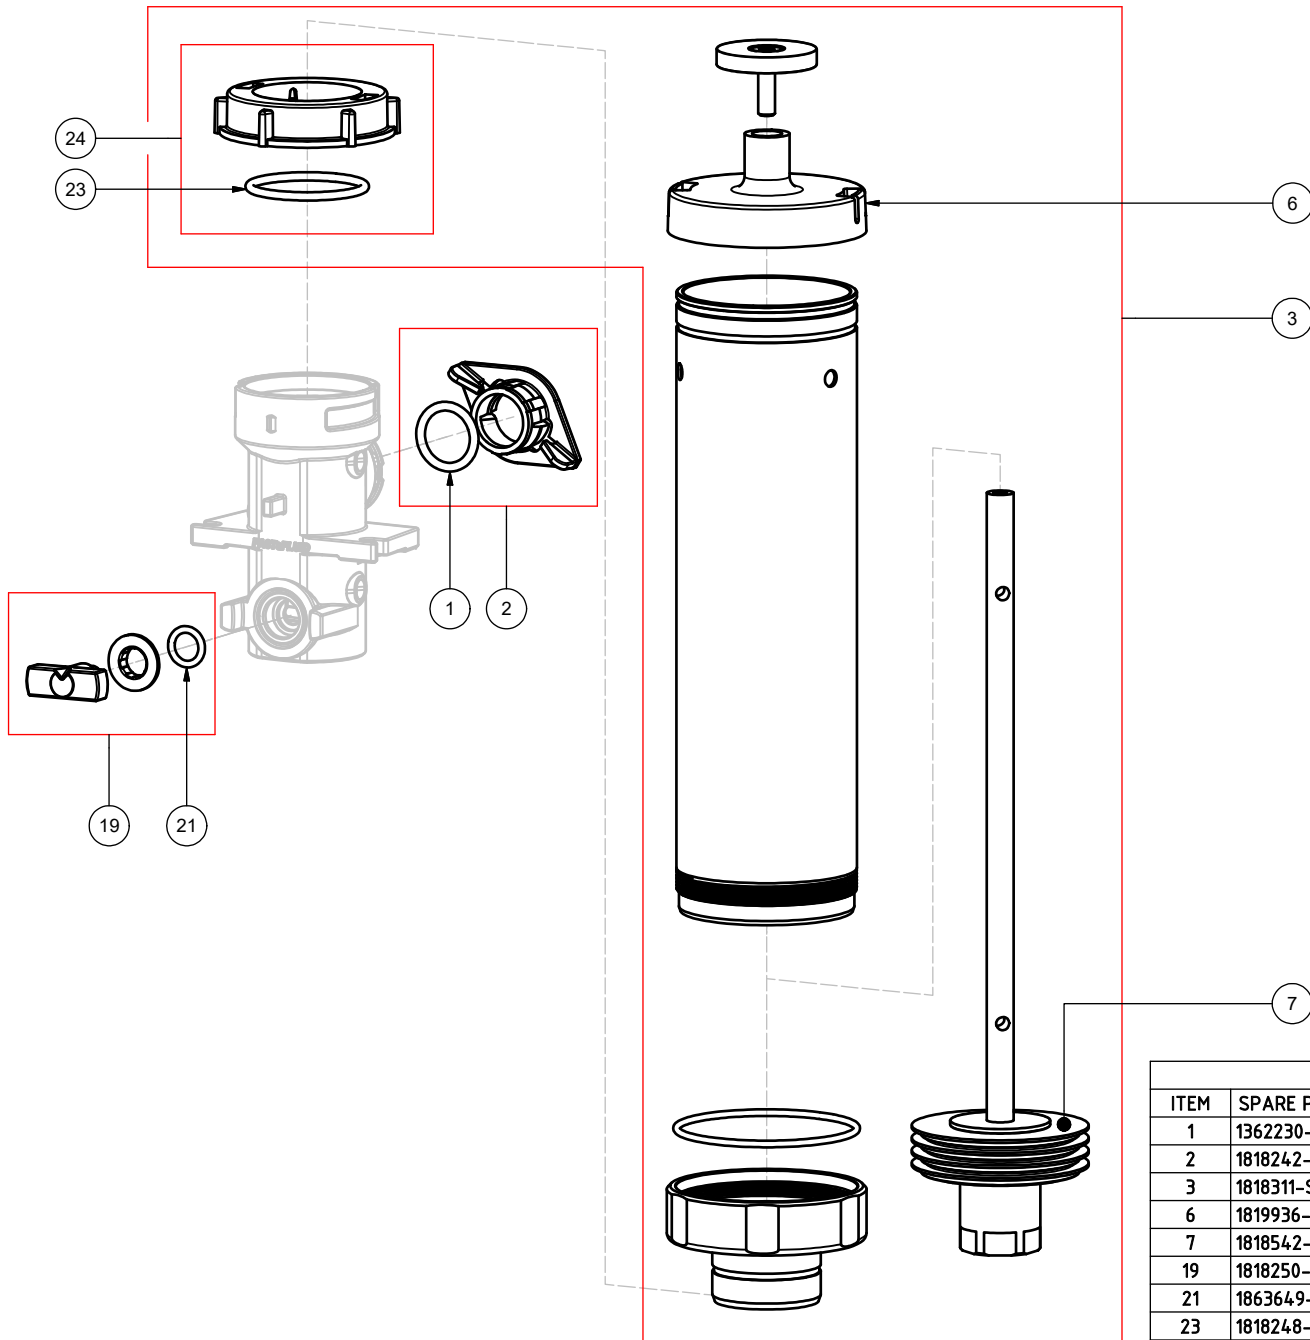

7362 Pump, Ballvalve, 300ml 1818310-SP

PARTS LIST			
ITEM	SPARE PART NUMBER	DESCRIPTION	REMARKS
1	1362230-SP	O-ring, can, vit, 15.88x2.62 10st	
2	1818242-SP	Tube clip, 16mm (set 5pcs)	
3	1818311-SP	Pumptube, 300ml, compl. (set 1 pc)	
6	1819936-SP	cap, tube, 10-oz, 5pcs	
7	1818542-SP	Piston, 300ml, 10pcs	
19	1818250-SP	lever, valve (set 5pcs)	
21	1863649-SP	O-ring, 8,5x2, lever, ballv, 10pcs	
23	1818248-SP	O-ring, 32x2.5 (10 pcs)	
24	1818240-SP	Ring, tube, 100ml, (set 5pcs)