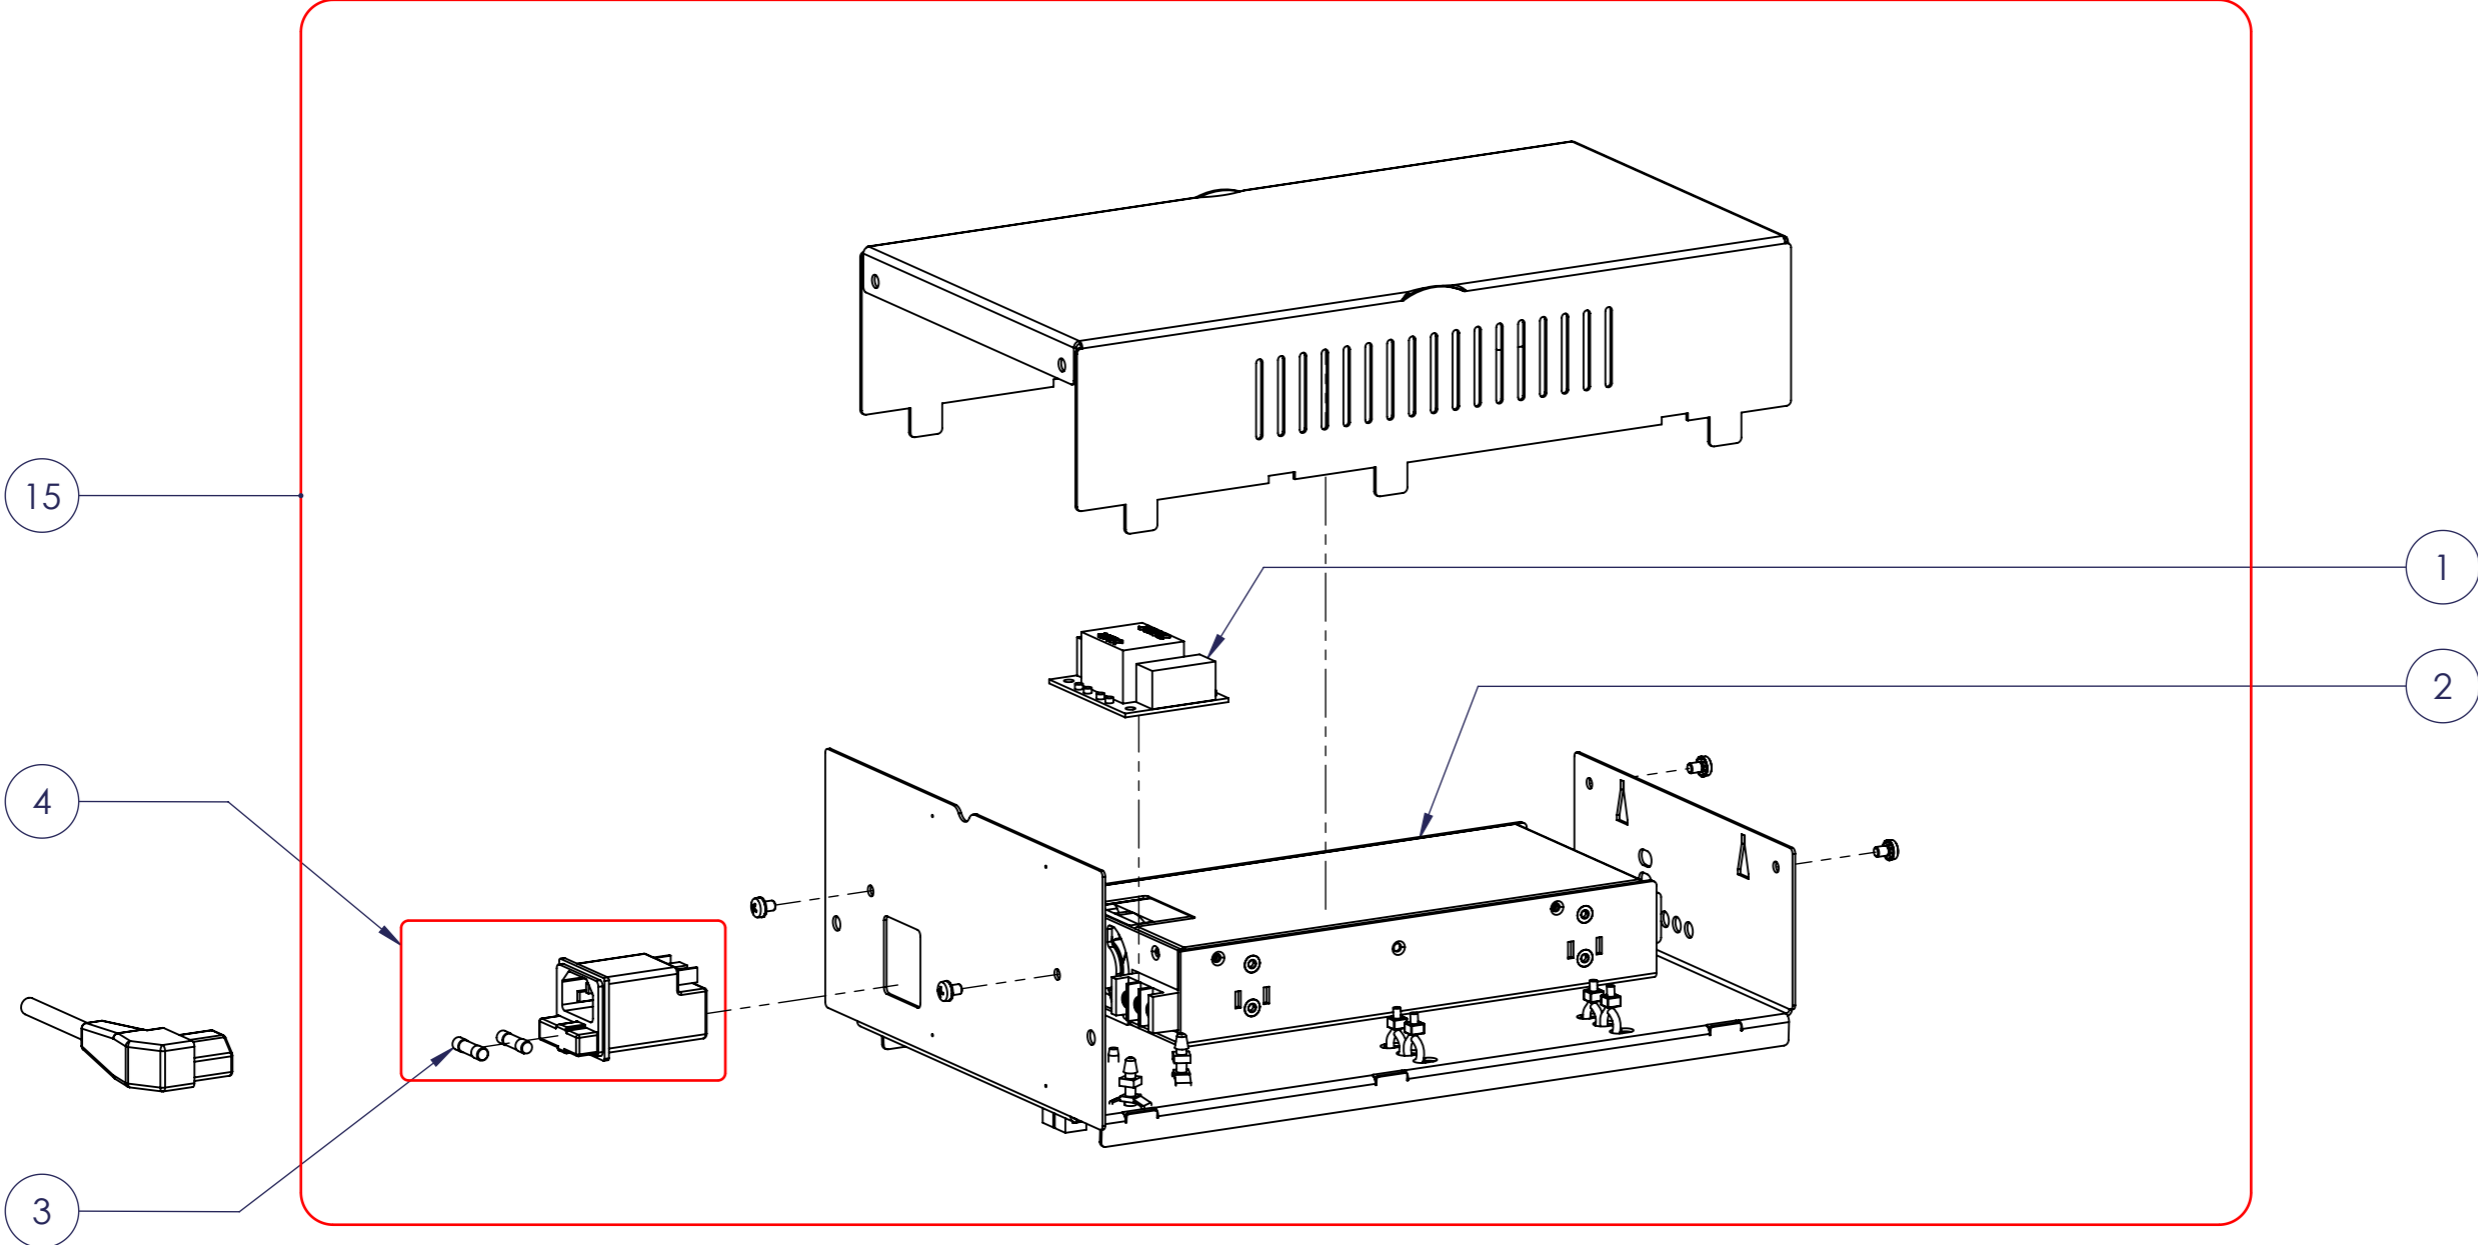

7334-B UL HAxx Power module 1820083
UL approved models only

SPARE PARTS LIST			
ITEM	PART #	DESCRIPTION	REMARK
1	1819172-SP	Relais, Power Supply	
2	1865758-SP	Power supply MPS-450-48	
3	1819050-SP	Fuse,5AT,250V(set 10pcs)	
4	1818326-SP	Netentry with filter	
15	1820083-SP	Power module