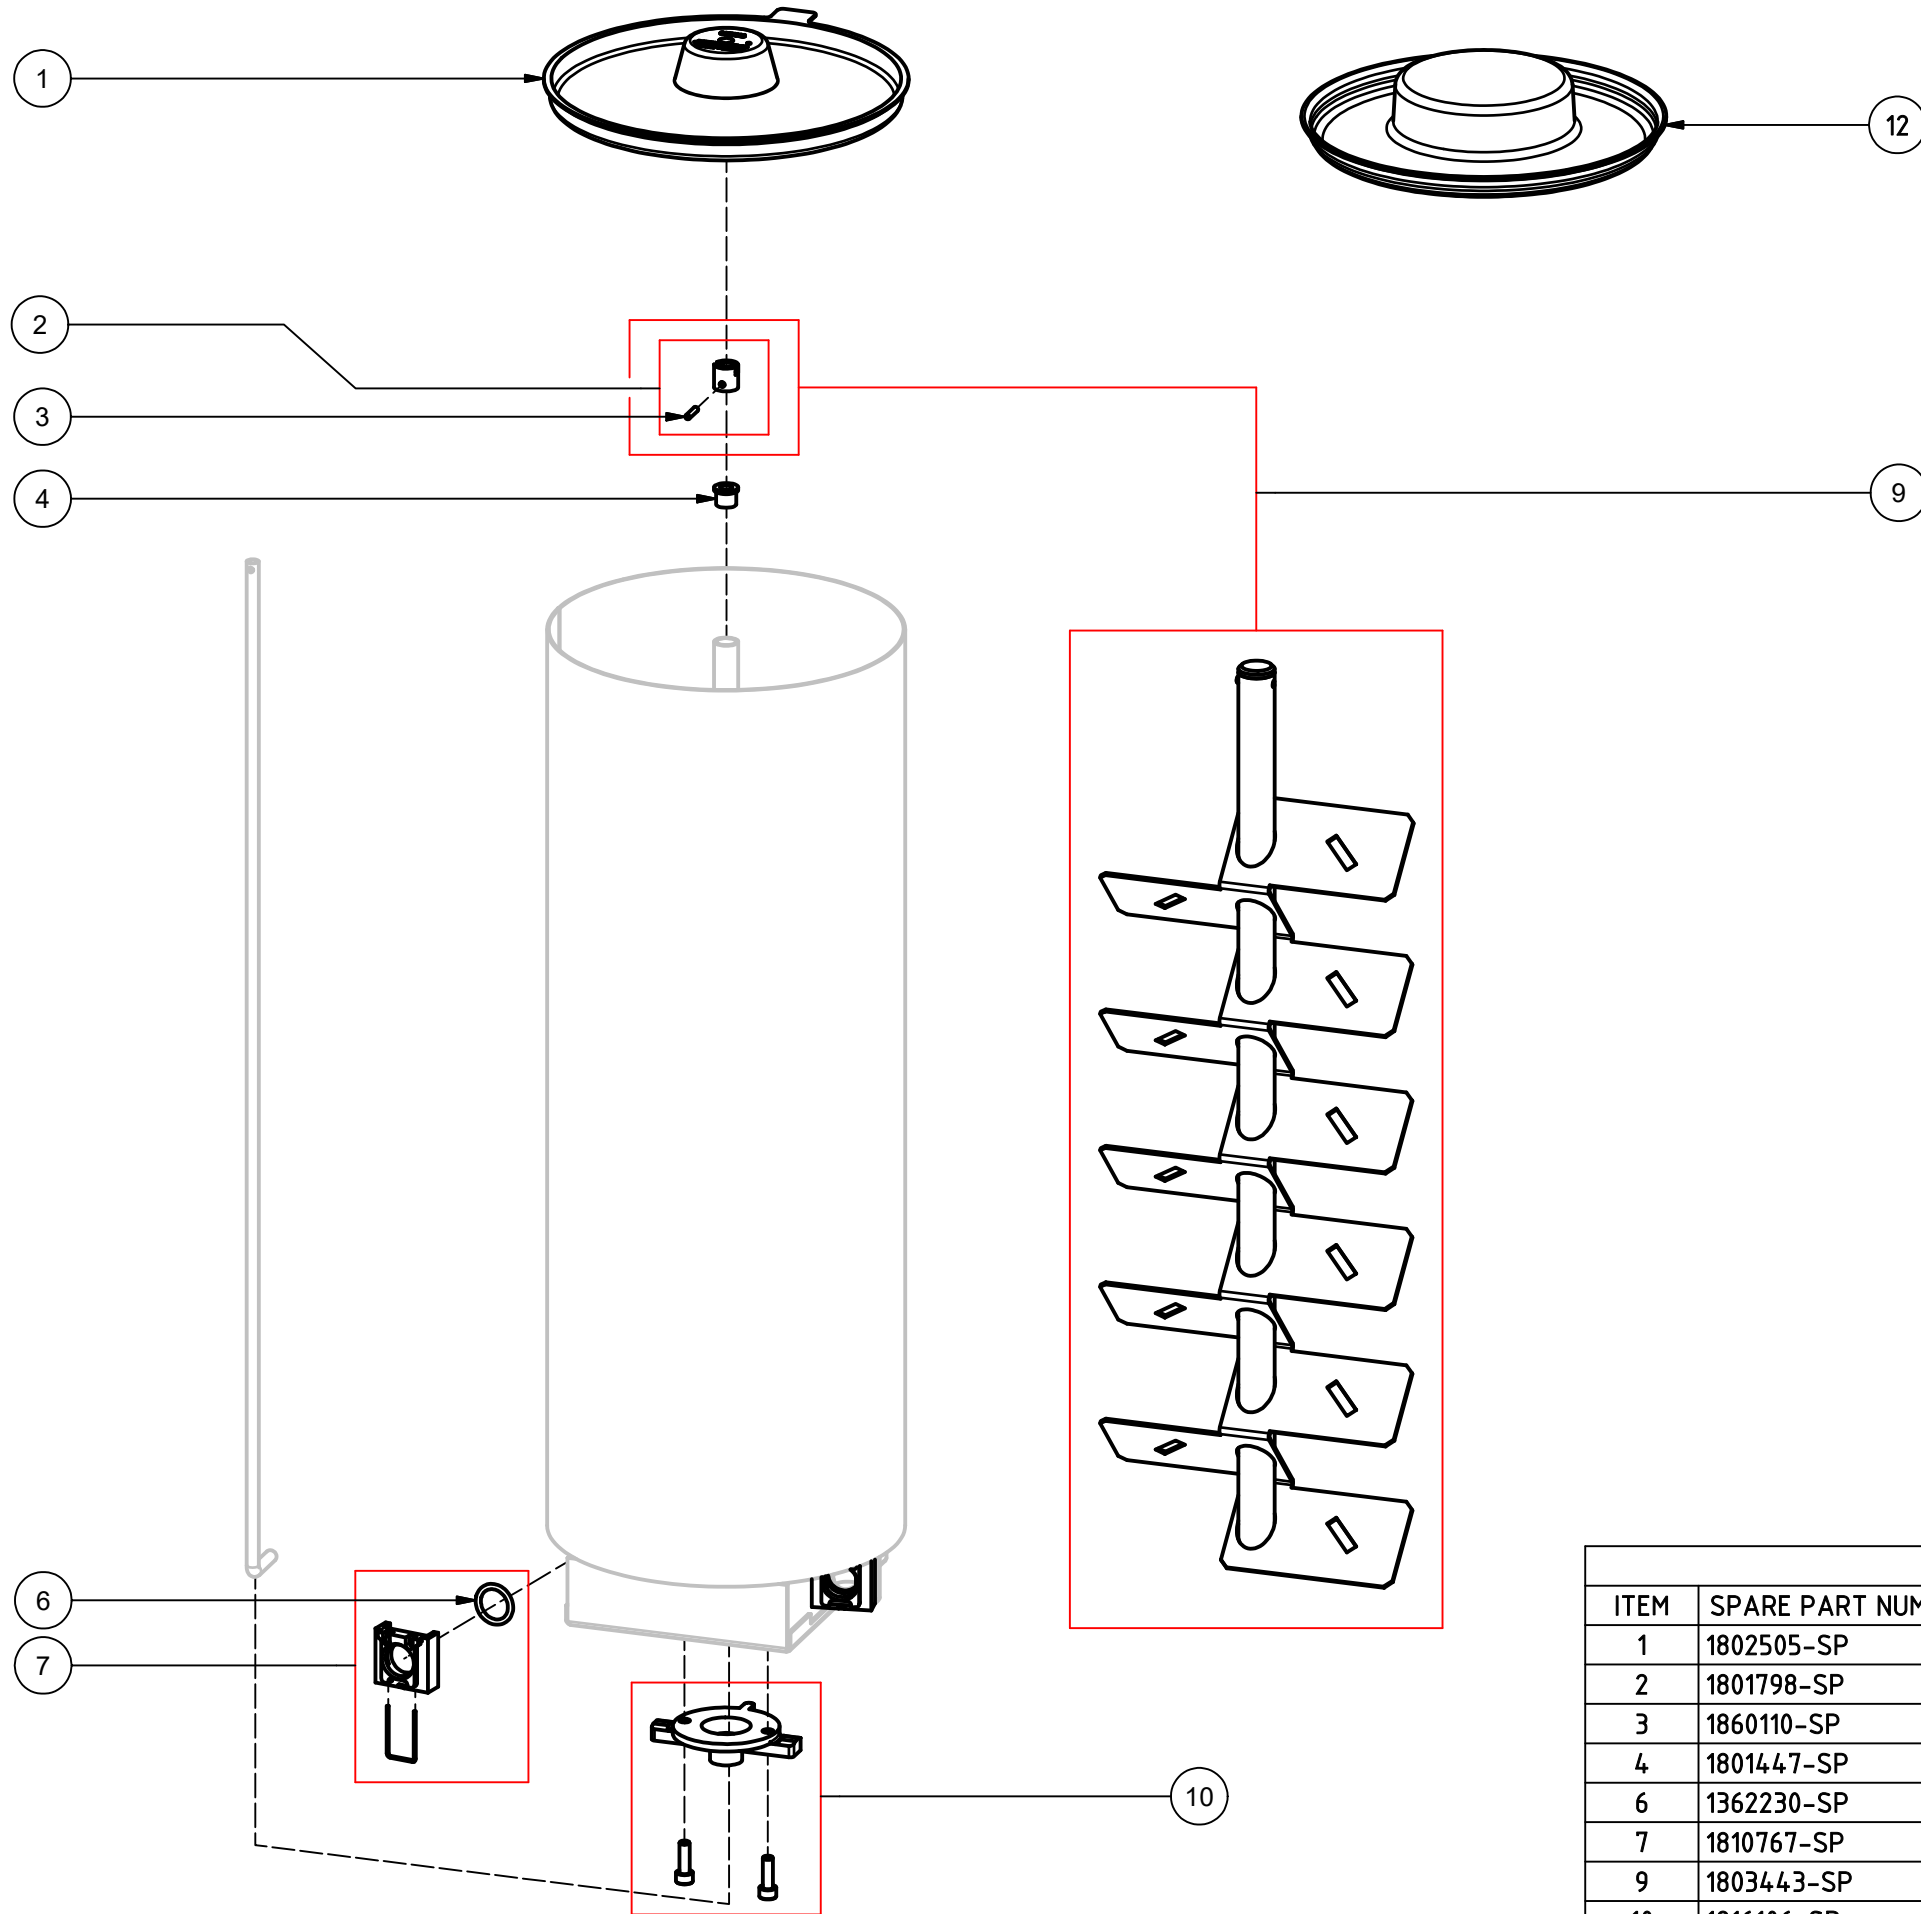

7351

10L,SST can,out,2ex,SST agit 1813689-SP

PARTS LIST			
ITEM	SPARE PART NUMBER	DESCRIPTION	REMARKS
1	1802505-SP	Lid POM, 10L can,5pcs	
2	1801798-SP	Bush,center,agit.shaft,HA	
3	1860110-SP	Pin,spirol,f2.5x12,Sst,25pcs.	
4	1801447-SP	Bush,shaft-pipe,set,HA,10pcs	
6	1362230-SP	O-ring,viton,15.88x2.62,10pcs	
7	1810767-SP	Clip,spring,tube,(Set 5pcs)	
9	1803443-SP	Agit SST, 10L SST can	
10	1816106-SP	Cap,bottom,sst can with screws	
12	1866035-SP	Lid SST, 10L SST can