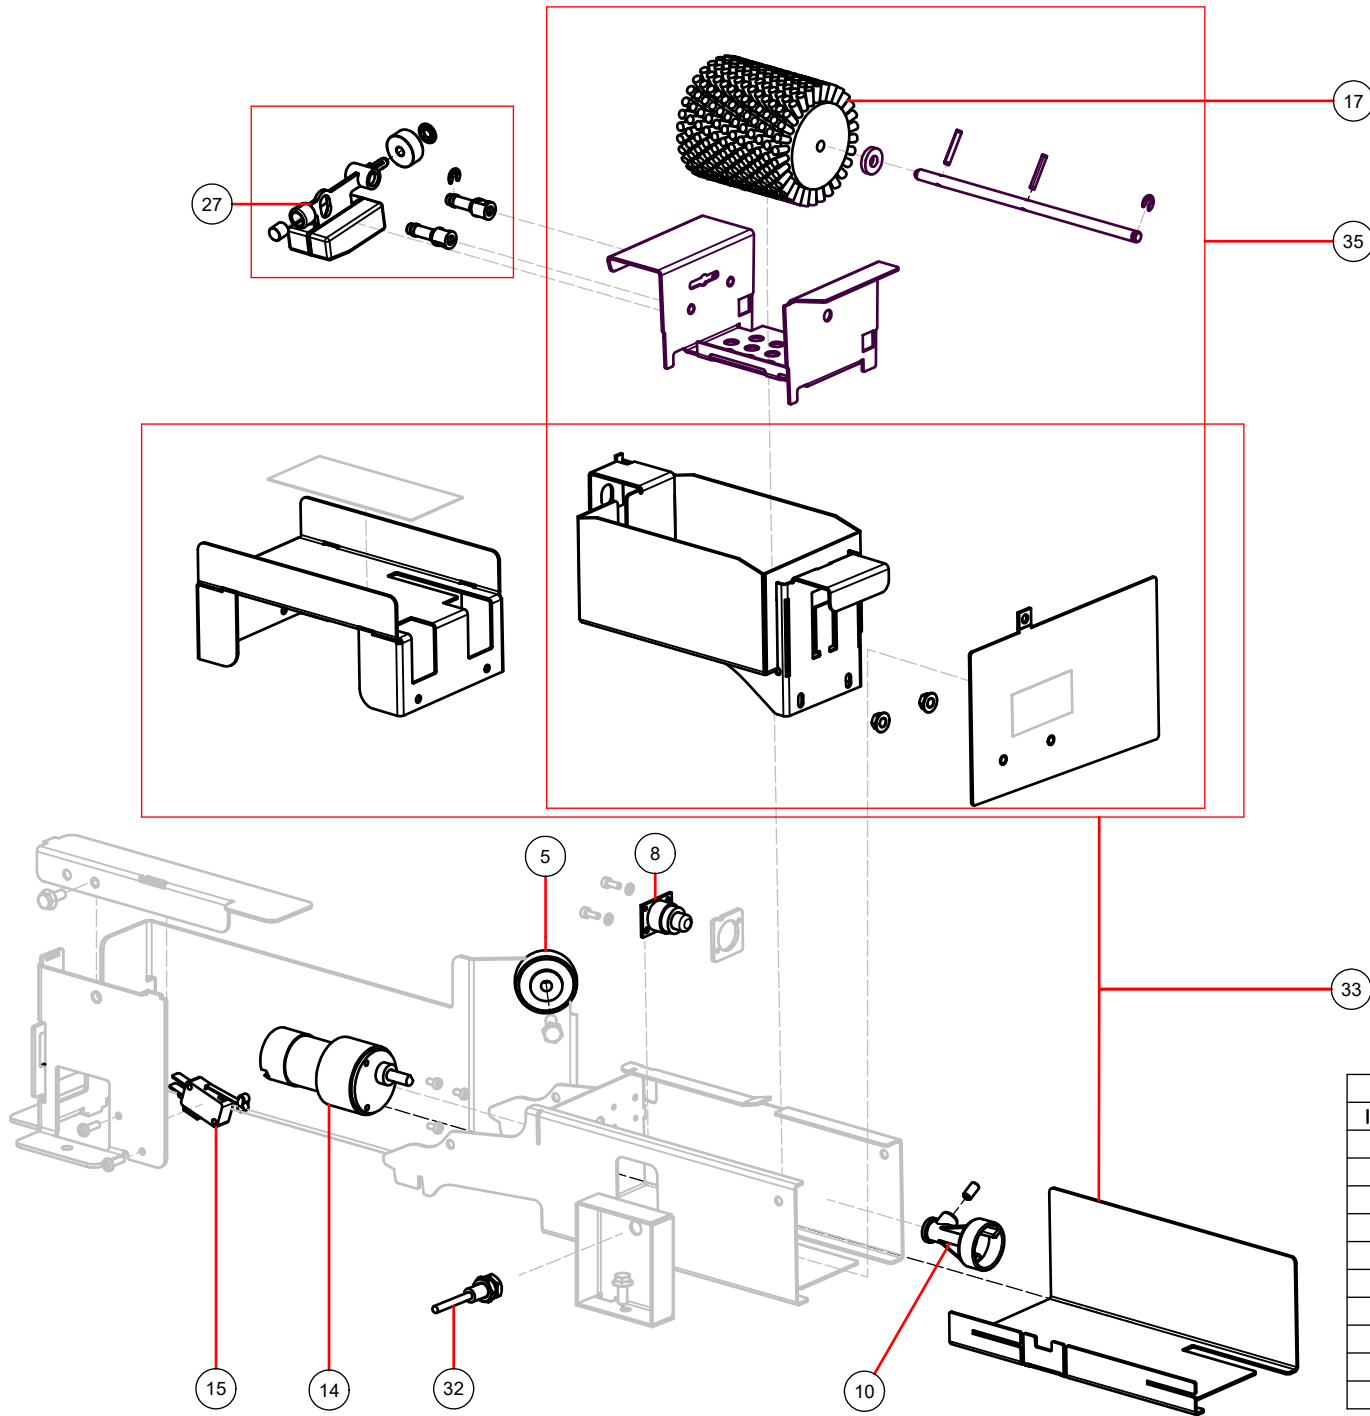

7331-C SST Brush

PARTS LIST			
ITEM	SPARE PART NUMBER	DESCRIPTION	REMARKS
5	1862422-SP	Wheel, traversing, centric, 35mm	
8	1818541-SP	Latch, push-in/out	
10	1818735-SP	Coupling, fork, brush (set 1pc)	
14	1863862-SP	Motor micro, brush	
15	1160200-SP	Switch, micro, V-166-105(R)	
17	1814.029-SP	Brush, D70x78.3	
27	1819292-SP	Float, level, brush	
32	1865512-SP	Sensor 9, Brush monitor	
33	1865954-SP	Brush container SST, retrofit	
35	1866122-SP	Brush container SST, complete