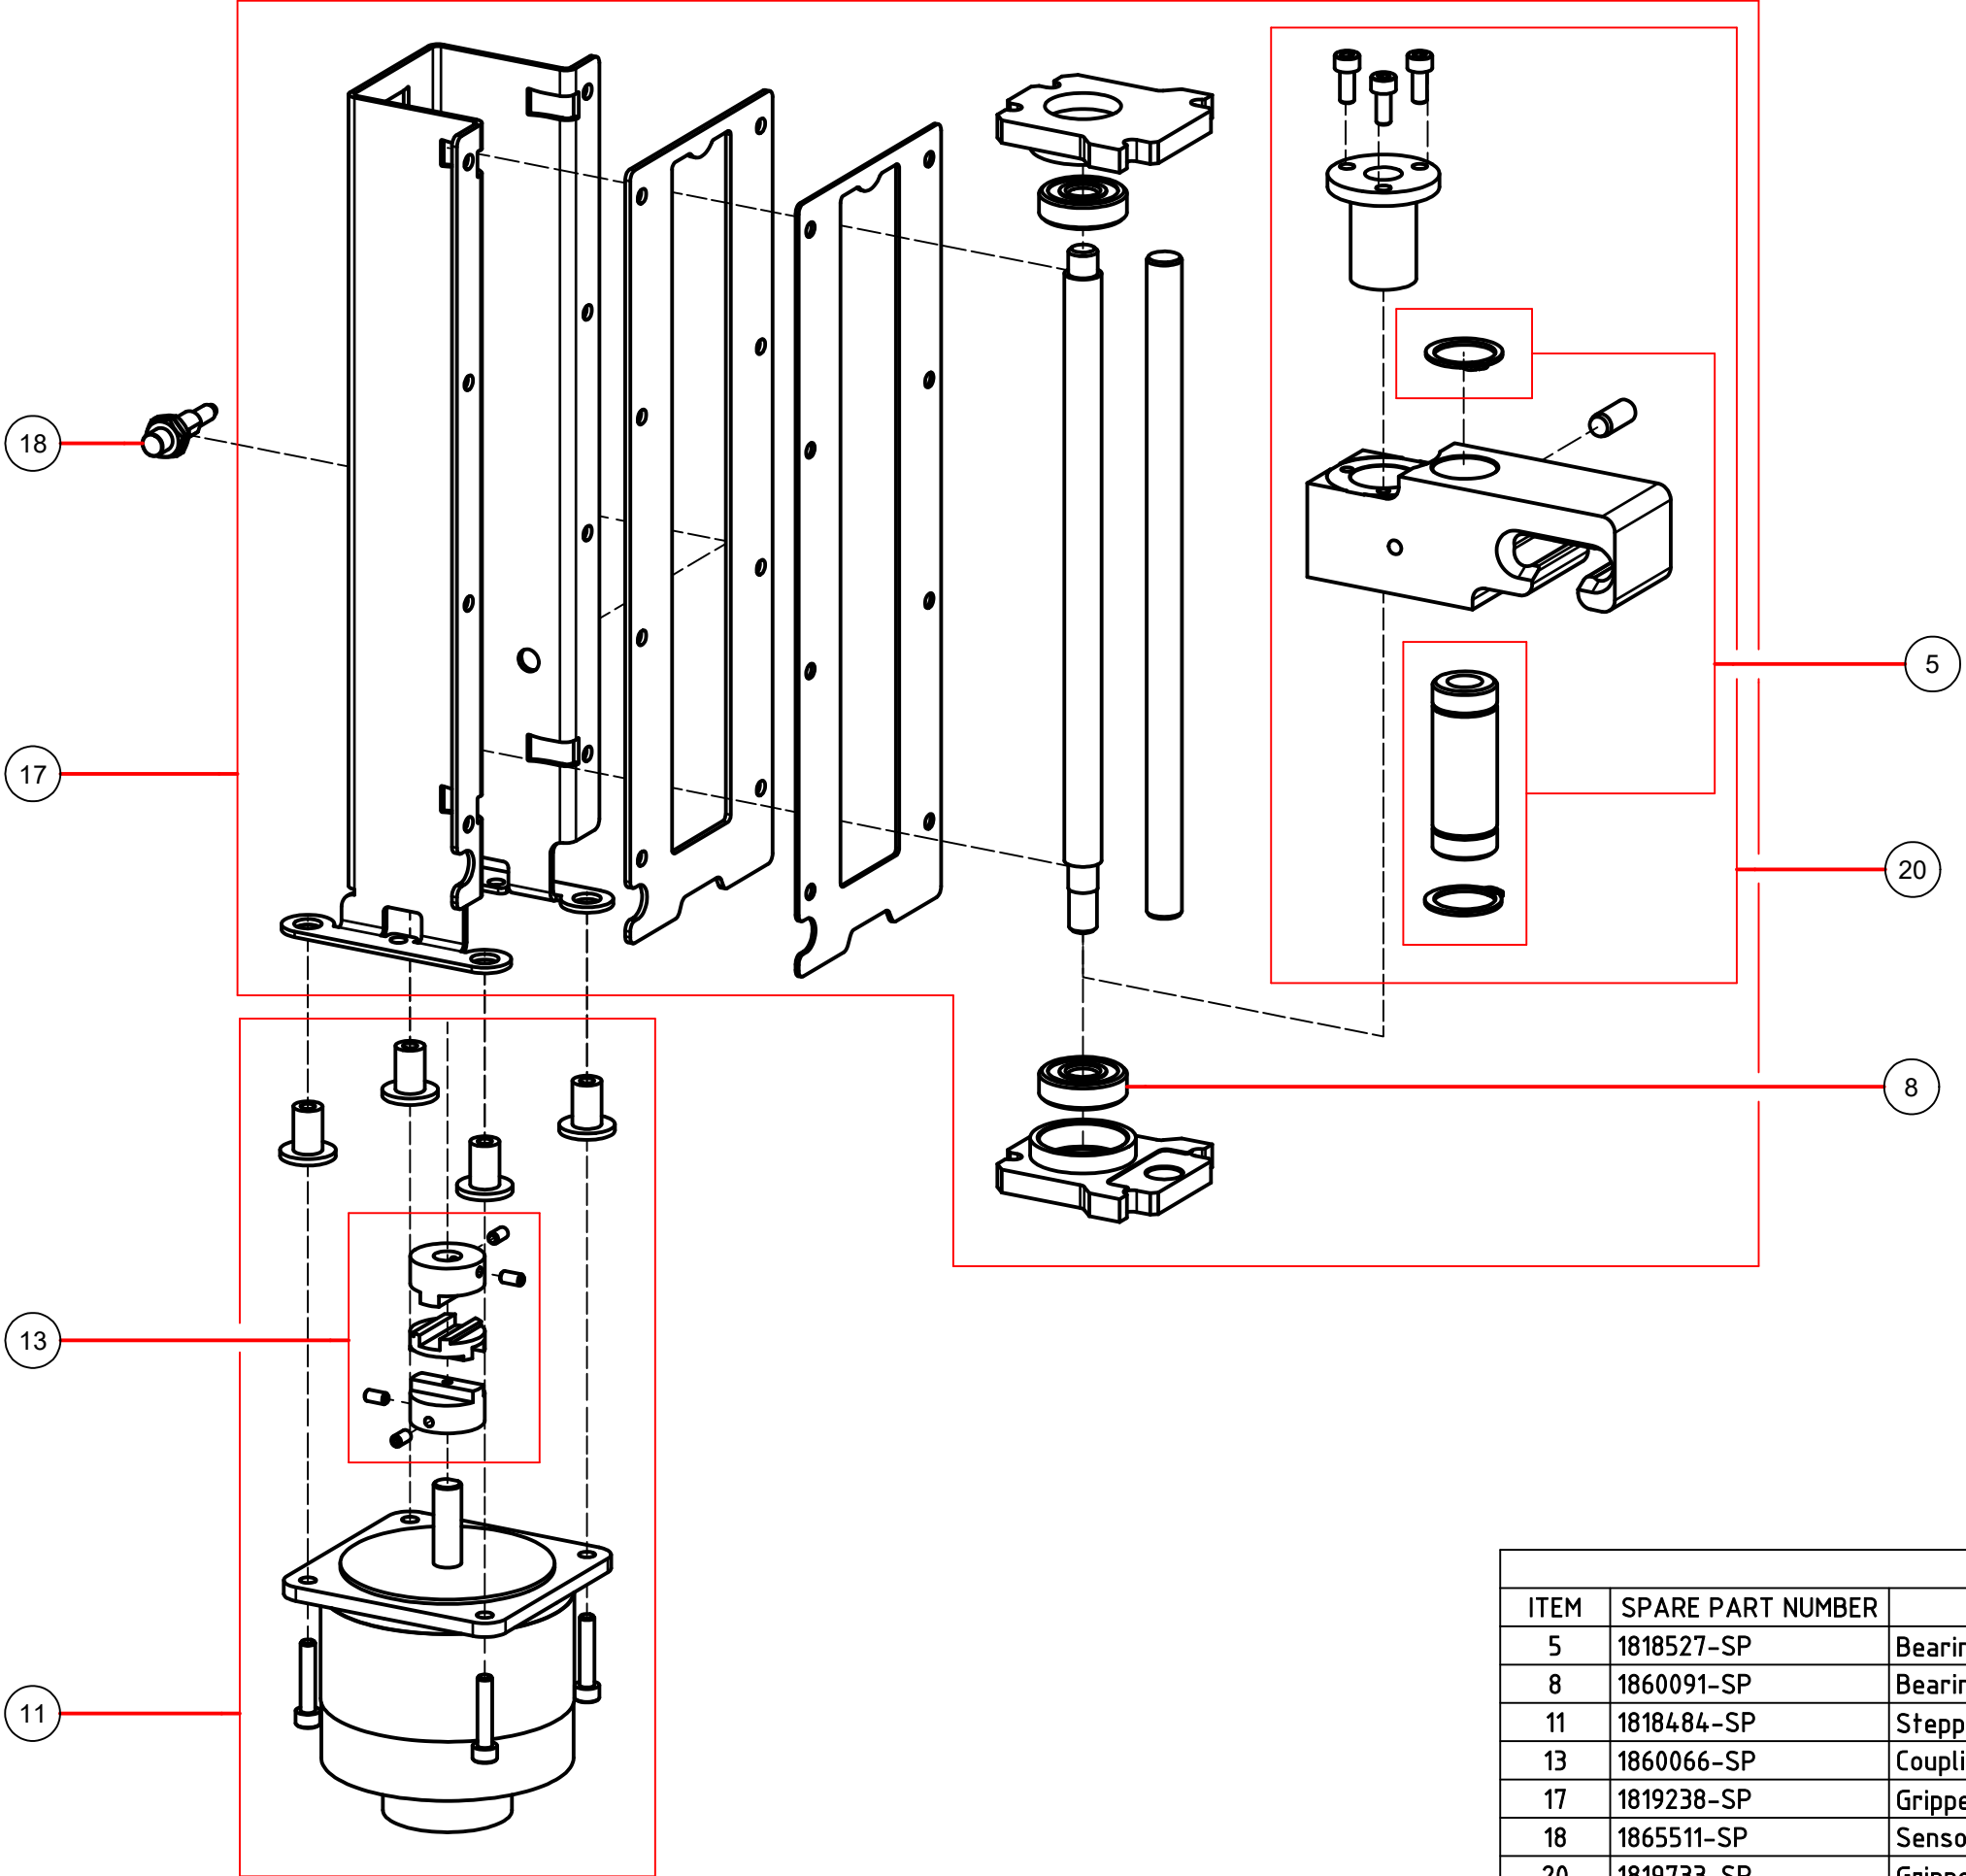

7313

Can table

PARTS LIST			
ITEM	SPARE PART NUMBER	DESCRIPTION	REMARKS
6	1865600-SP	Actuator cantable+ screws	
14	1110340-SP	Wheel,swiveling,set 4 pcs	

PARTS LIST			
ITEM	SPARE PART NUMBER	DESCRIPTION	REMARKS
1		Emergency switch	Page 7323
3		Gripper, spindle	Page 7321-A
4	1818434-SP	Controlboard, v5	
6	1170078-SP	Switch, up/down, single, 6A, 250V	
10	1818698-SP	Wheel, asymmetric, 35mm (set 4 pcs)	
12	1818497-SP	Bearings, turntable (set 1 pc)	
13	1812528-SP	Switch, D2D 1100	
15	1819175-SP	Valve unit compl. NGH (set 1 pc)	

7321-A Gripper, spindle

Up to W26 2018, S.N.1055332

PARTS LIST			
ITEM	SPARE PART NUMBER	DESCRIPTION	REMARKS
5	1818527-SP	Bearing,gripper(set 1pc)	
8	1860091-SP	Bearing,ball,6200ZZ, set, 2pcs	
11	1818484-SP	Stepper,complete (set 1pc)	
13	1860066-SP	Coupling,Motor,Gripper,kit	
17	1819238-SP	Gripper,spindle, (set 1pc)	
18	1865511-SP	Sensor2/4/8,HA	Part of cable harness 1865744
21	1819733-SP	Gripper (set 1 pcs)	

7321-B Gripper,spindle

From W26 2018,S.N.1056073

PARTS LIST			
ITEM	SPARE PART NUMBER	DESCRIPTION	REMARKS
5	1818527-SP	Bearing,gripper(set 1pc)	
8	1860091-SP	Bearing,ball,6200ZZ, set, 2pcs	
11	1818484-SP	Stepper,complete (set 1pc)	
13	1860066-SP	Coupling,Motor,Gripper,kit	
17	1819238-SP	Gripper,spindle, (set 1pc)	
18	1865511-SP	Sensor2/4/8,HA	Part of cable harness 1865744
20	1819733-SP	Gripper,spindle, (set 1pc)	