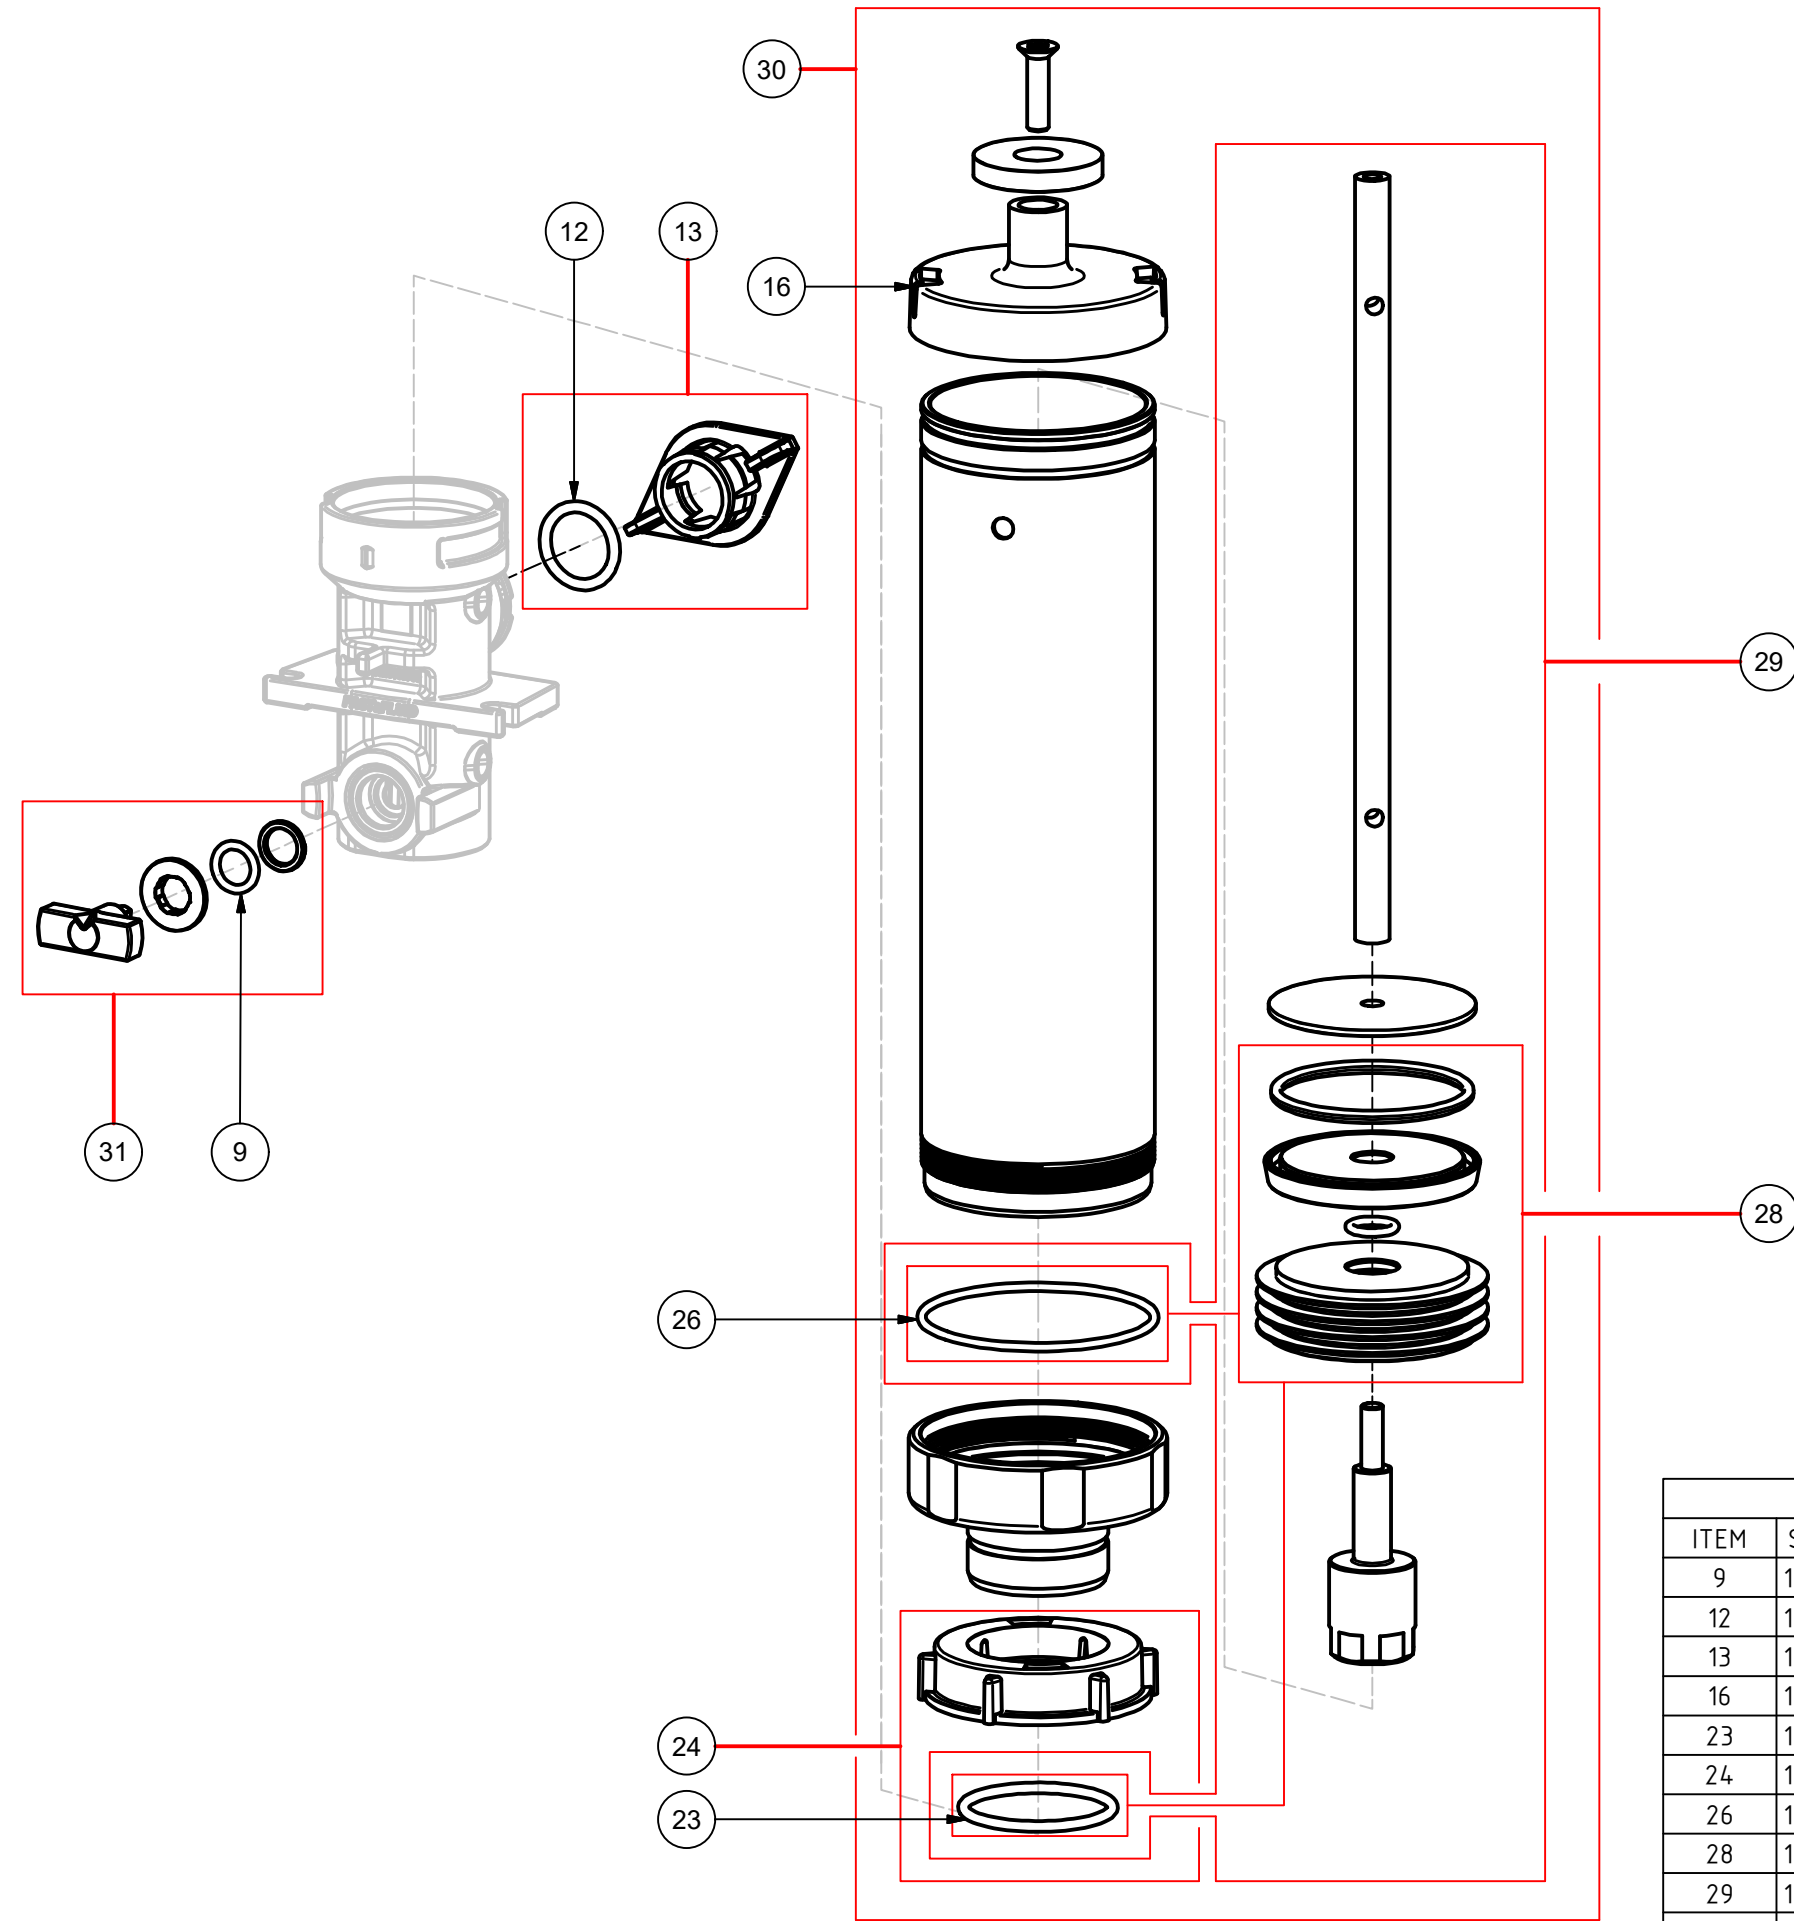

7365

Pump,Ballvalve,300ml, Industrial 1819917-SP

PARTS LIST			
ITEM	SPARE PART NUMBER	DESCRIPTION	REMARKS
7	1865619-SP	lever, valve, industr(set 5pcs)	
9	1863649-SP	O-ring, 8,5x2, lever, ballv, 10pcs	
12	1818248-SP	O-ring, 32x2.5 (10 pcs)	
14	1362230-SP	O-ring, can, vit, 15.88x2.62 10st	
15	1818242-SP	Tube clip, 16mm (set 5pcs)	
16	1865618-SP	Pumptube, 300ml, industrial, complete	
19	1819936-SP	cap, tube, 300ml (set 5pcs)	
21	1865638-SP	Pistonrod, assy, 300ml, industr	
23	1865640-SP	Piston, O-ring, 300ml, industr (set 5pcs)	
26	1863653-SP	O-ring, 52x2, viton, 10oz (10pcs)	

PARTS LIST			
ITEM	SPARE PART NUMBER	DESCRIPTION	REMARKS
9	1863649-SP	O-ring,8,5x2,lever,ballv,10pcs	
12	1362230-SP	O-ring,can,vit,15.88x2.62 10st	
13	1818242-SP	Tube clip, 16mm (set 5pcs)	
14	1820012-SP	Cap,tube,industrial (set 5pcs)	
23	1818248-SP	O-ring,32x2.5 (10 pcs)	
24	1818240-SP	Ring,tube,100ml, (set 5pcs)	
26	1820346-SP	Pumptube,100ml,HPP,compl.(set 1pc)	
27	1865791-SP	Piston,100ml,HPP (set 5pcs)	
28	1865790-SP	Piston,rod,assy,100ml,HPP	
29	1865619-SP	Lever, valve, industr(set 5 pcs)	

7367

Pump,Ballvalve,300ml, high performance 1820328-SP

PARTS LIST			
ITEM	SPARE PART NUMBER	DESCRIPTION	REMARKS
9	1863649-SP	O-ring,8,5x2,lever,ballv,10pcs	
12	1362230-SP	O-ring,can,vit,15.88x2.62 10st	
13	1818242-SP	Tube clip, 16mm (set 5pcs)	
16	1819936-SP	cap,tube,10-oz, 5pcs	
23	1818248-SP	O-ring,32x2.5 (10 pcs)	
24	1818240-SP	Ring,tube,100ml, (set 5pcs)	
26	1820423-SP	O-ring,52x2,viton,10oz (10pcs)	
28	1865794-SP	Piston,O-ring,300ml,HPP (set 5pcs)	
29	1865792-SP	Piston,rod,assy,300ml,HPP	
30	1820347-SP	HPP-tube,300ml,industr,compl	
31	1865619-SP	Lever, valve,industr(set 5 pcs)	