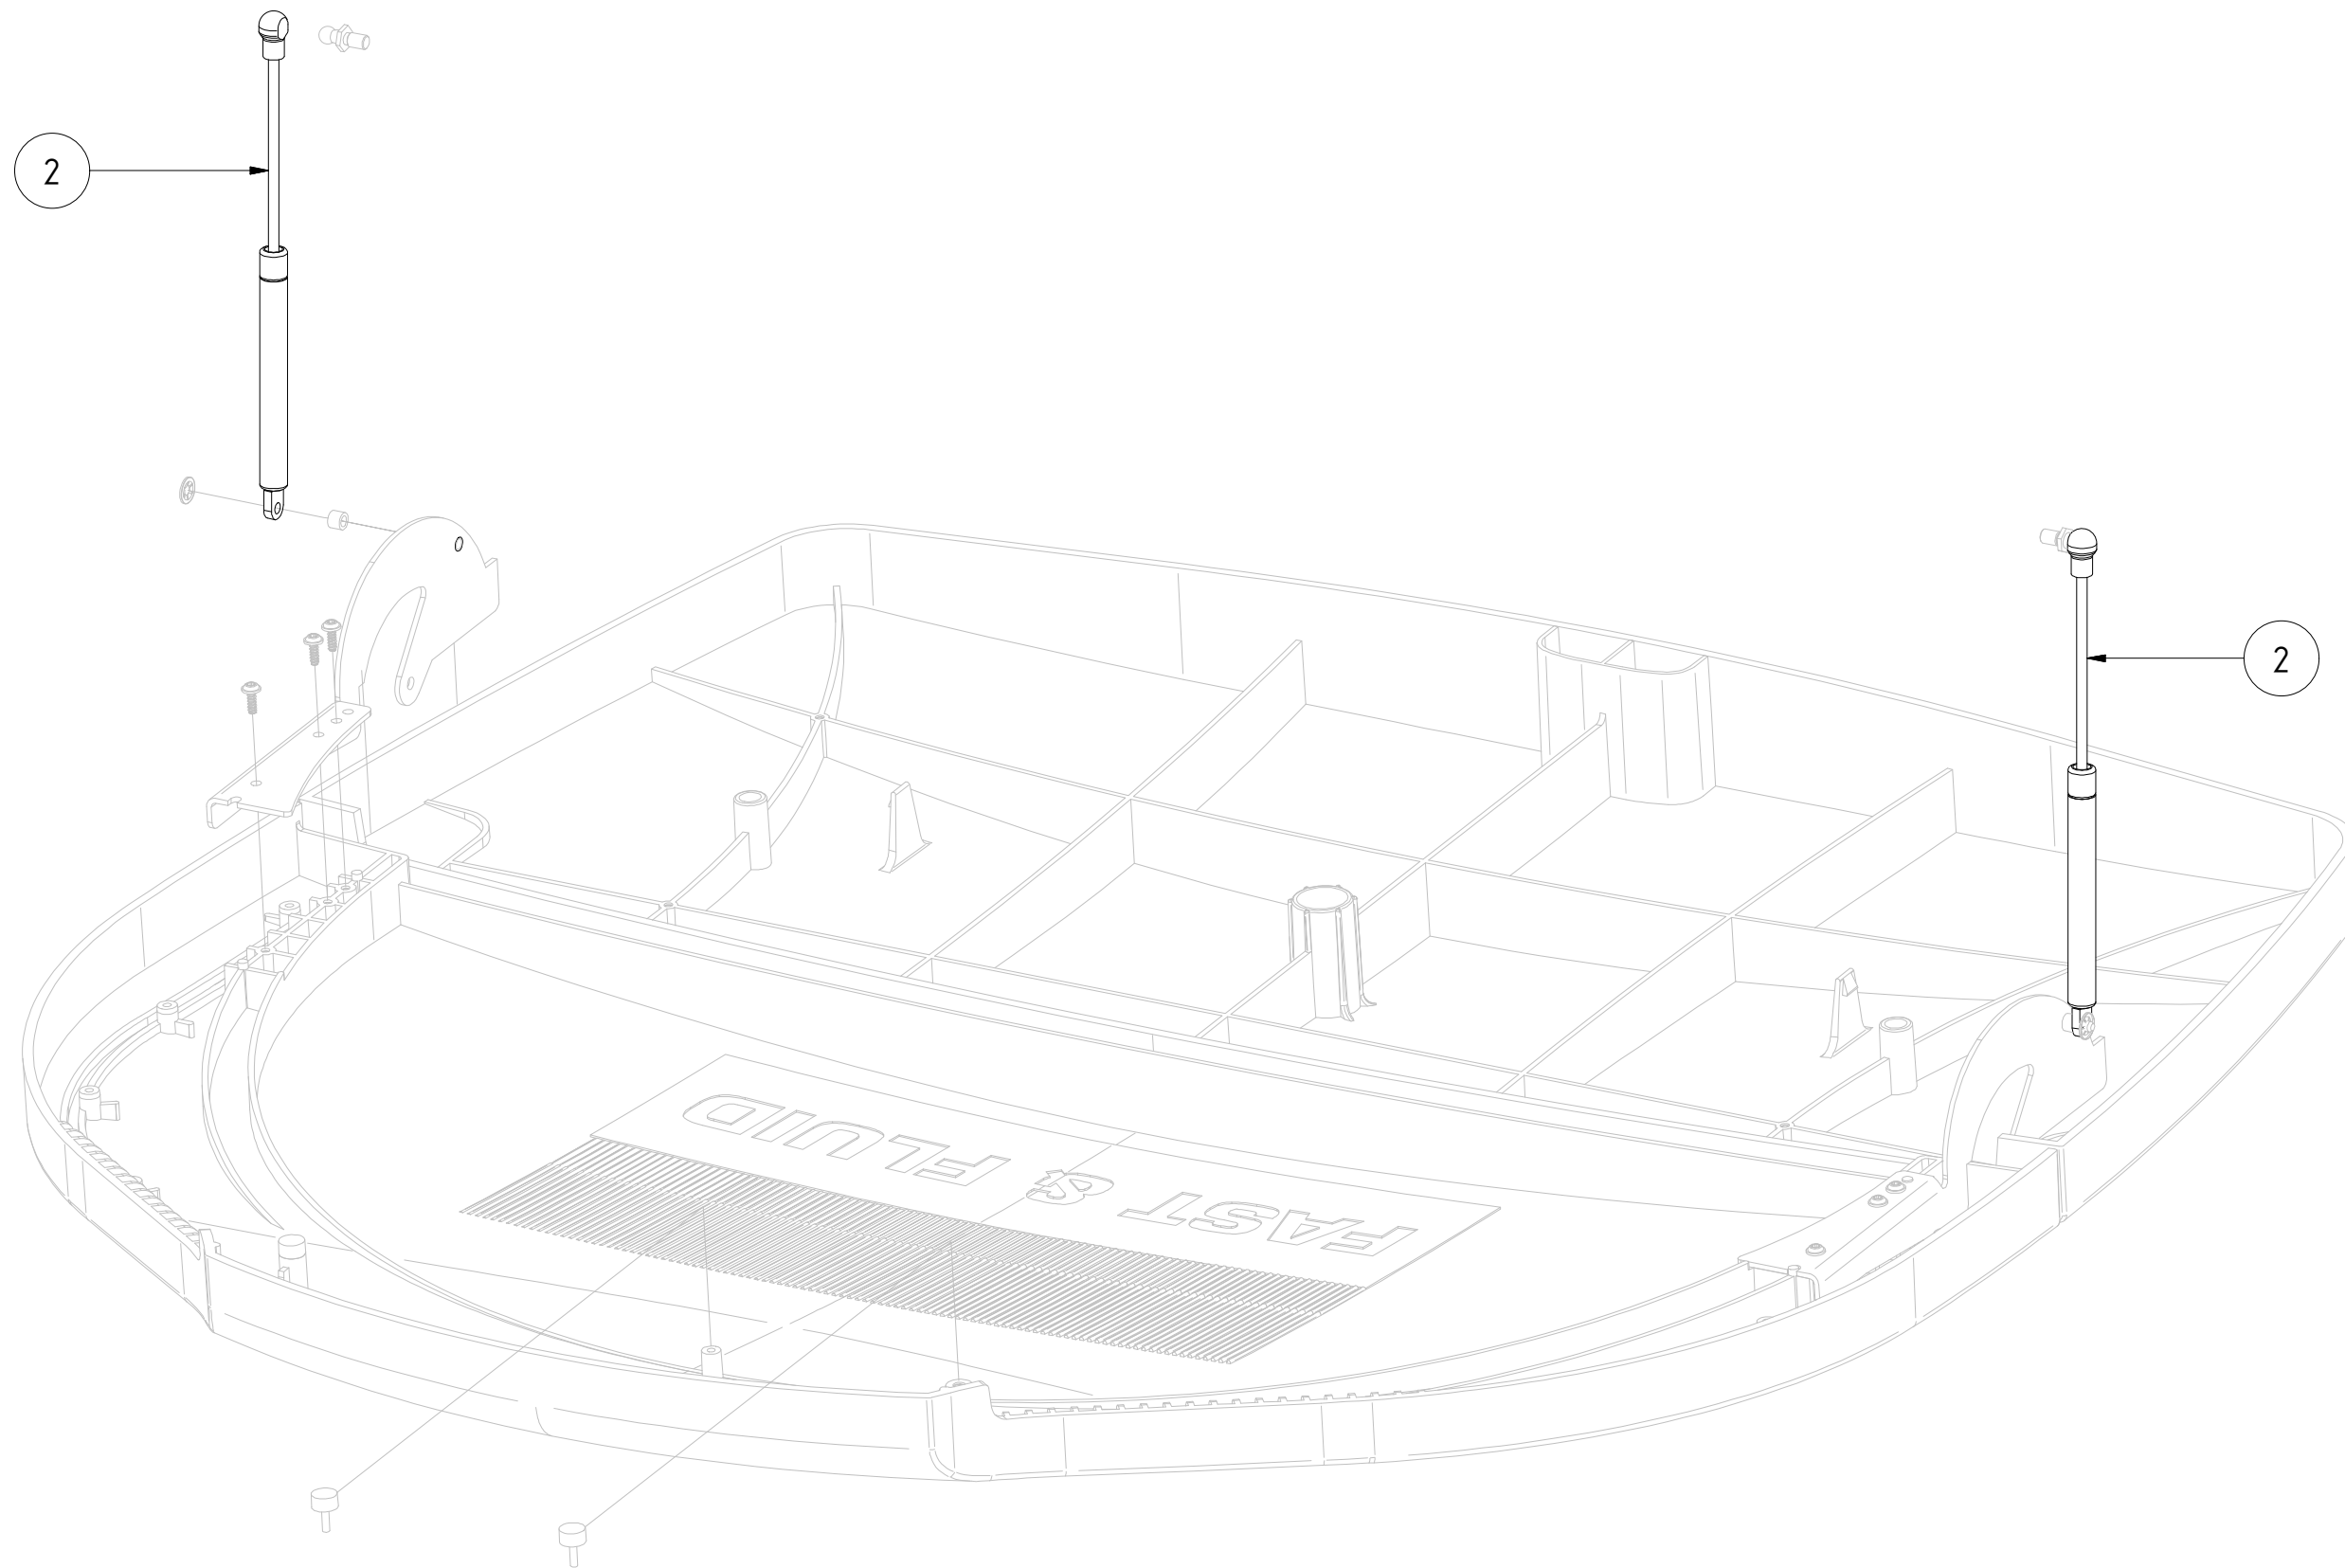

7302 Top panel

PARTS LIST			
ITEM	SPARE PART NUMBER	DESCRIPTION	REMARKS
2	1864203-SP	Gas-spring,100N,023689