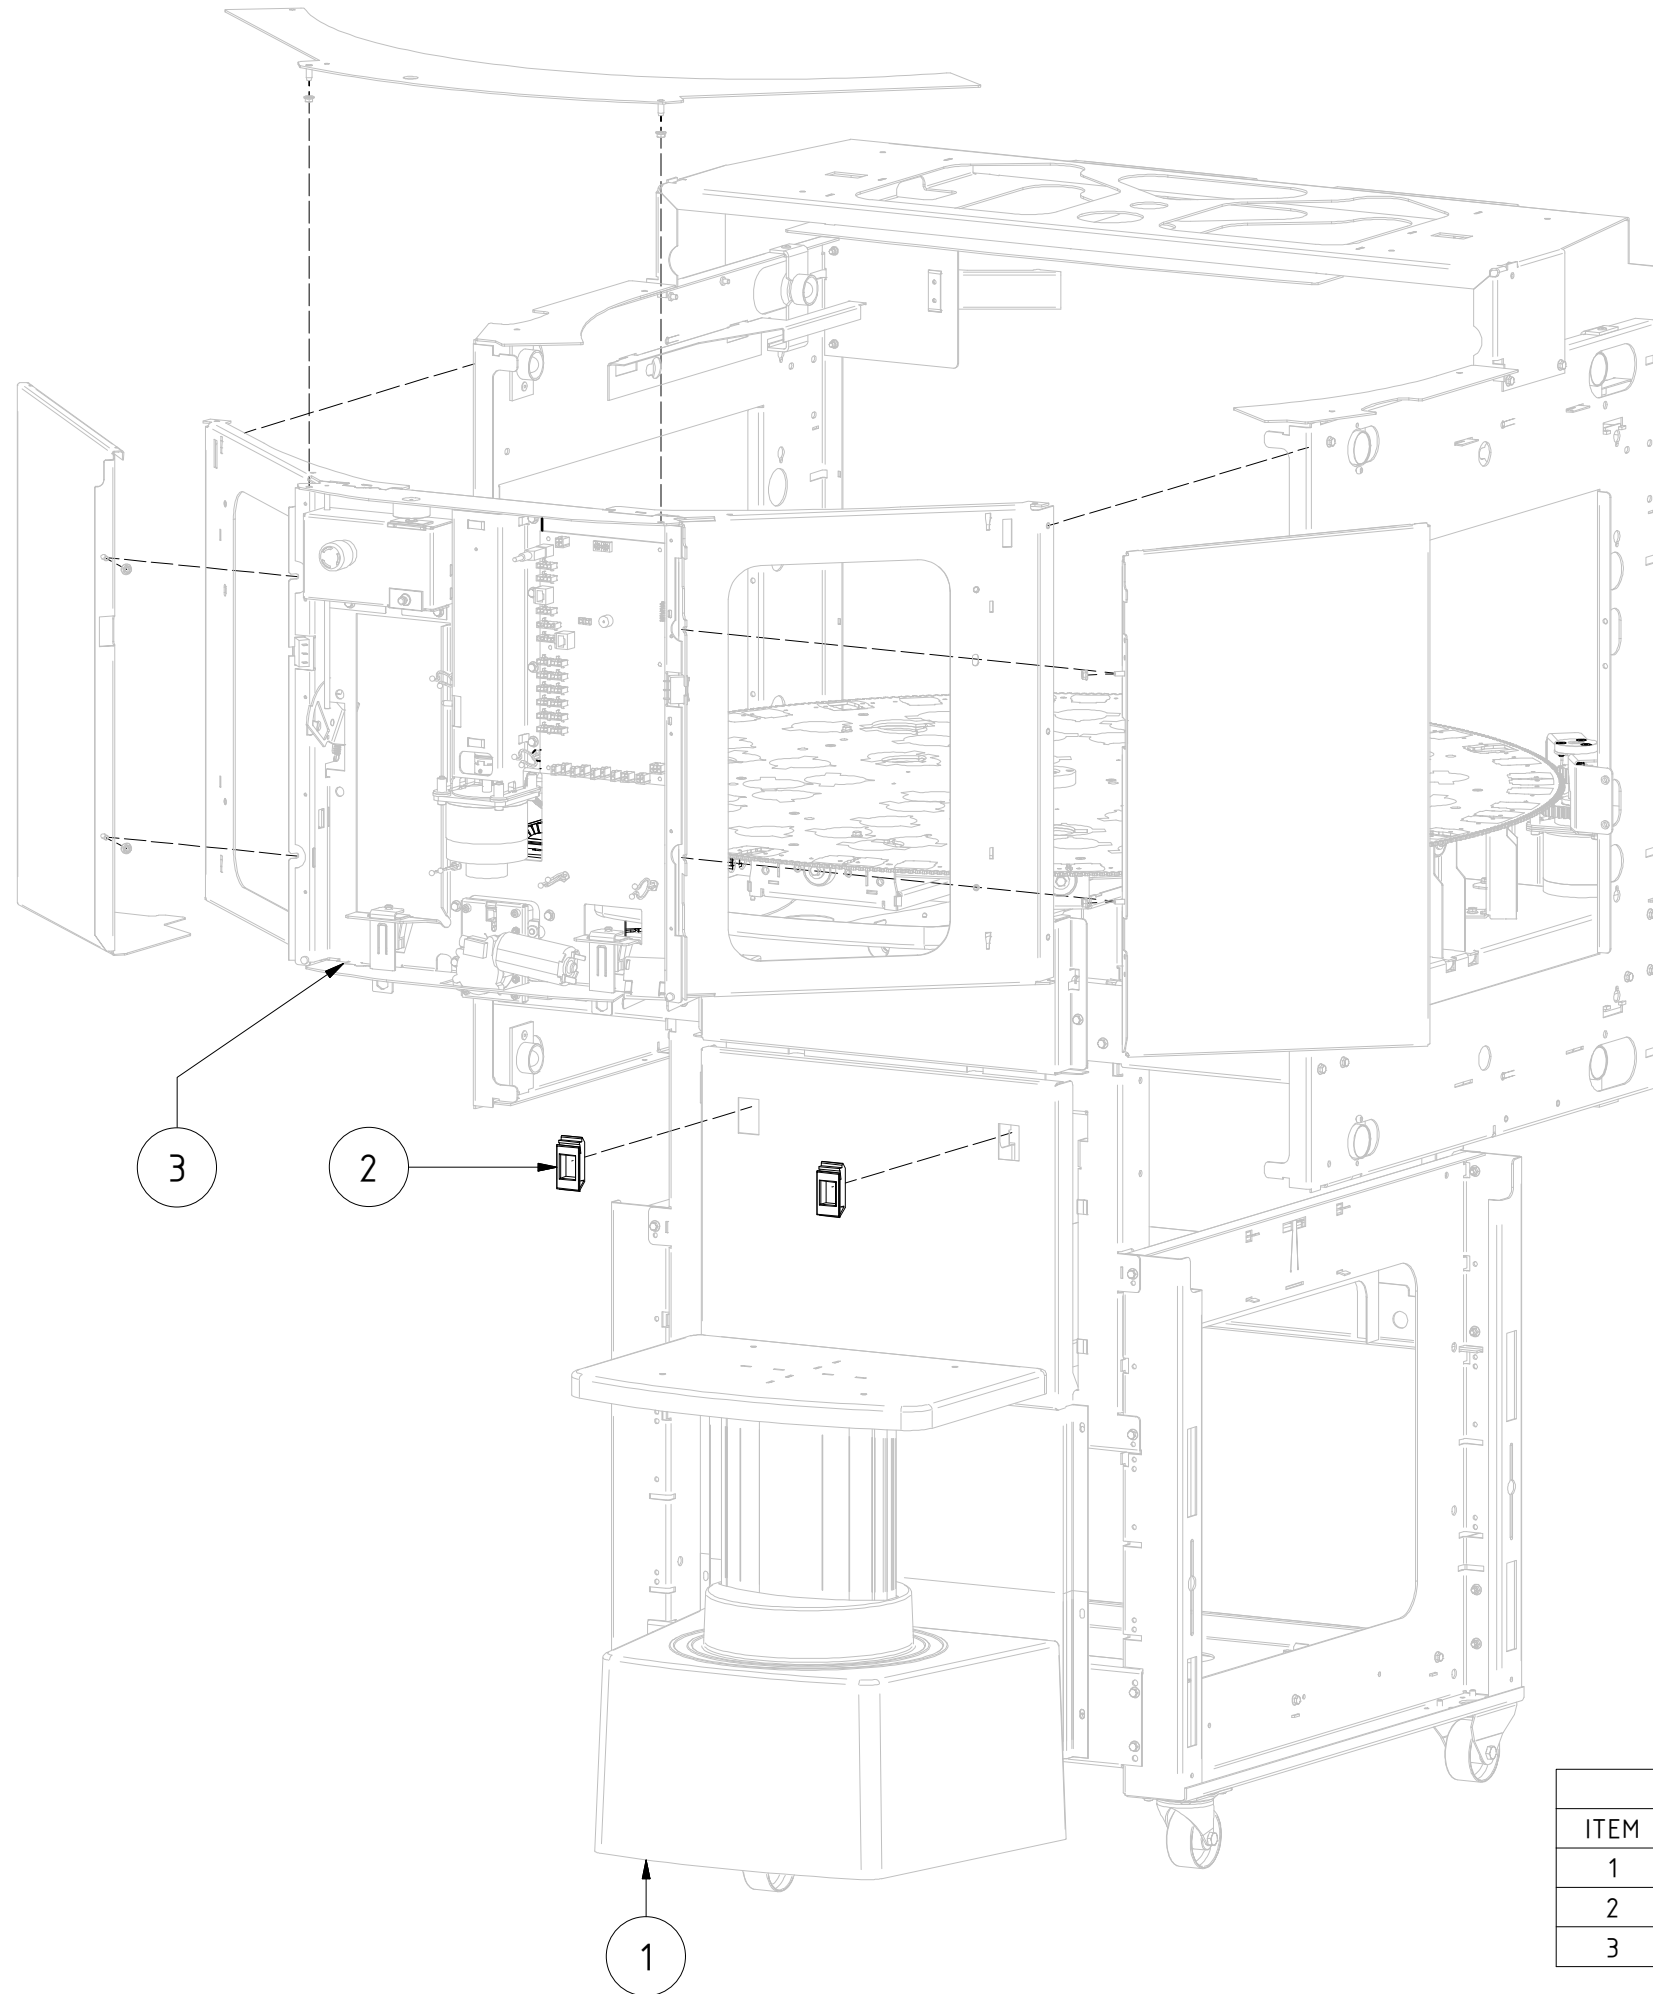

7301

Top frame parts

PARTS LIST			
ITEM	SPARE PART NUMBER	DESCRIPTION	REMARKS
1		Frame	Page 7310
2	1862332-SP	Latch,slide,40-525, 2 pcs	
3		Mechanica	Page 7320