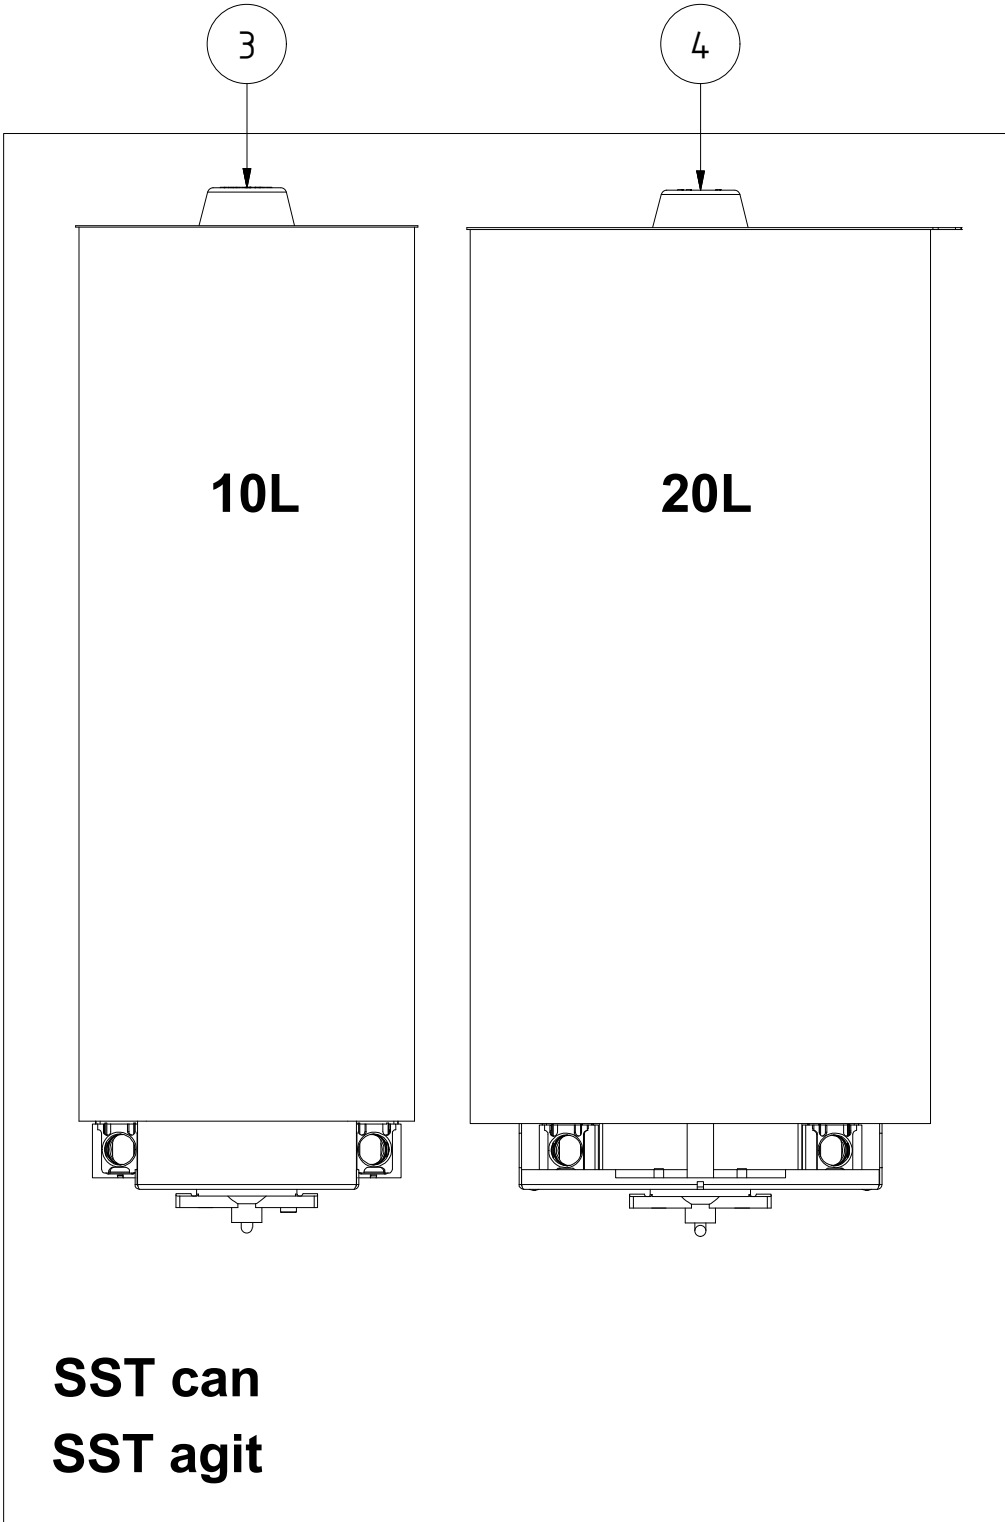

7340-2/2 Canisters

PARTS LIST			
ITEM	SPARE PART NUMBER	DESCRIPTION	REMARKS
1	1810602-SP	10L,SST can,inn,2ex,SST agit	Page 7349
2	1810761-SP	20L, SST can,inn,2ex,SST agit	Page 7350
3	1813689-SP	Canister,10L,2ex,cent,HA1.XX	Page 7351
4	1810763-SP	Canister,assy20L,2ex,mid,HA600	Page 7352