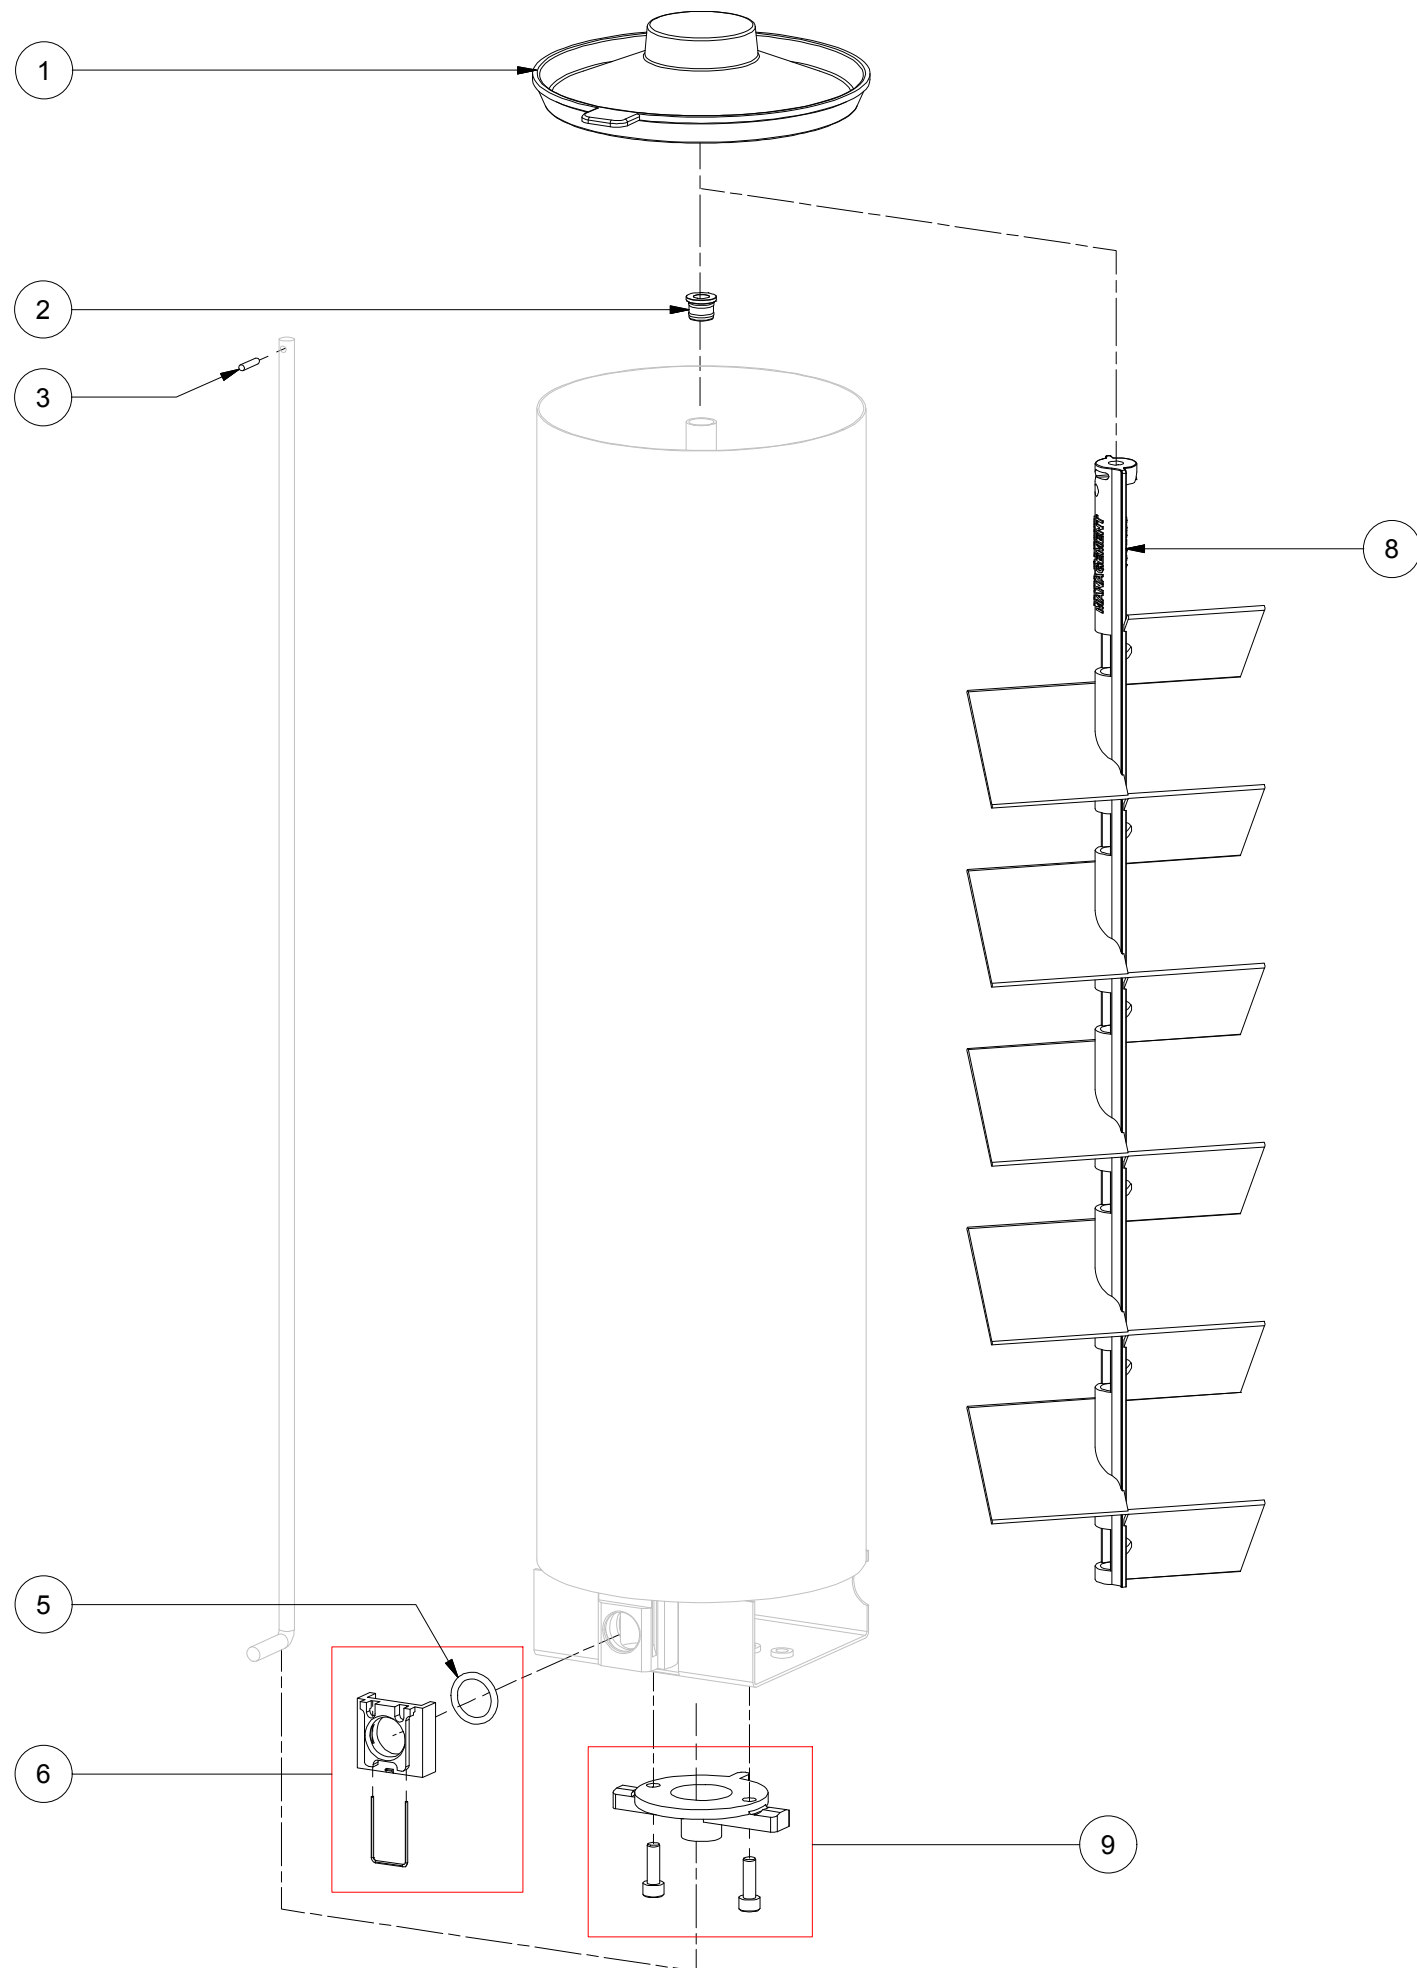

7346 6L,SST can,1ex,POM agit 1810596-SP

PARTS LIST			
ITEM	SPARE PART NUMBER	DESCRIPTION	REMARKS
1	1802504-SP	Lid POM,4.5/6L can,5pcs	
2	1801447-SP	Bush,shaft-pipe,set,HA,10pcs	
3	1860110-SP	Pin,spiro,f2.5x12,Sst,25pcs.	
5	1362230-SP	O-ring,viton,15.88x2.62,10pcs	
6	1810767-SP	Clip,spring,tube,(Set 5pcs)	
8	1860395-SP	Agit POM,6L Sst can,5pcs	
9	1816106-SP	Cap,bottom,sst can with screws