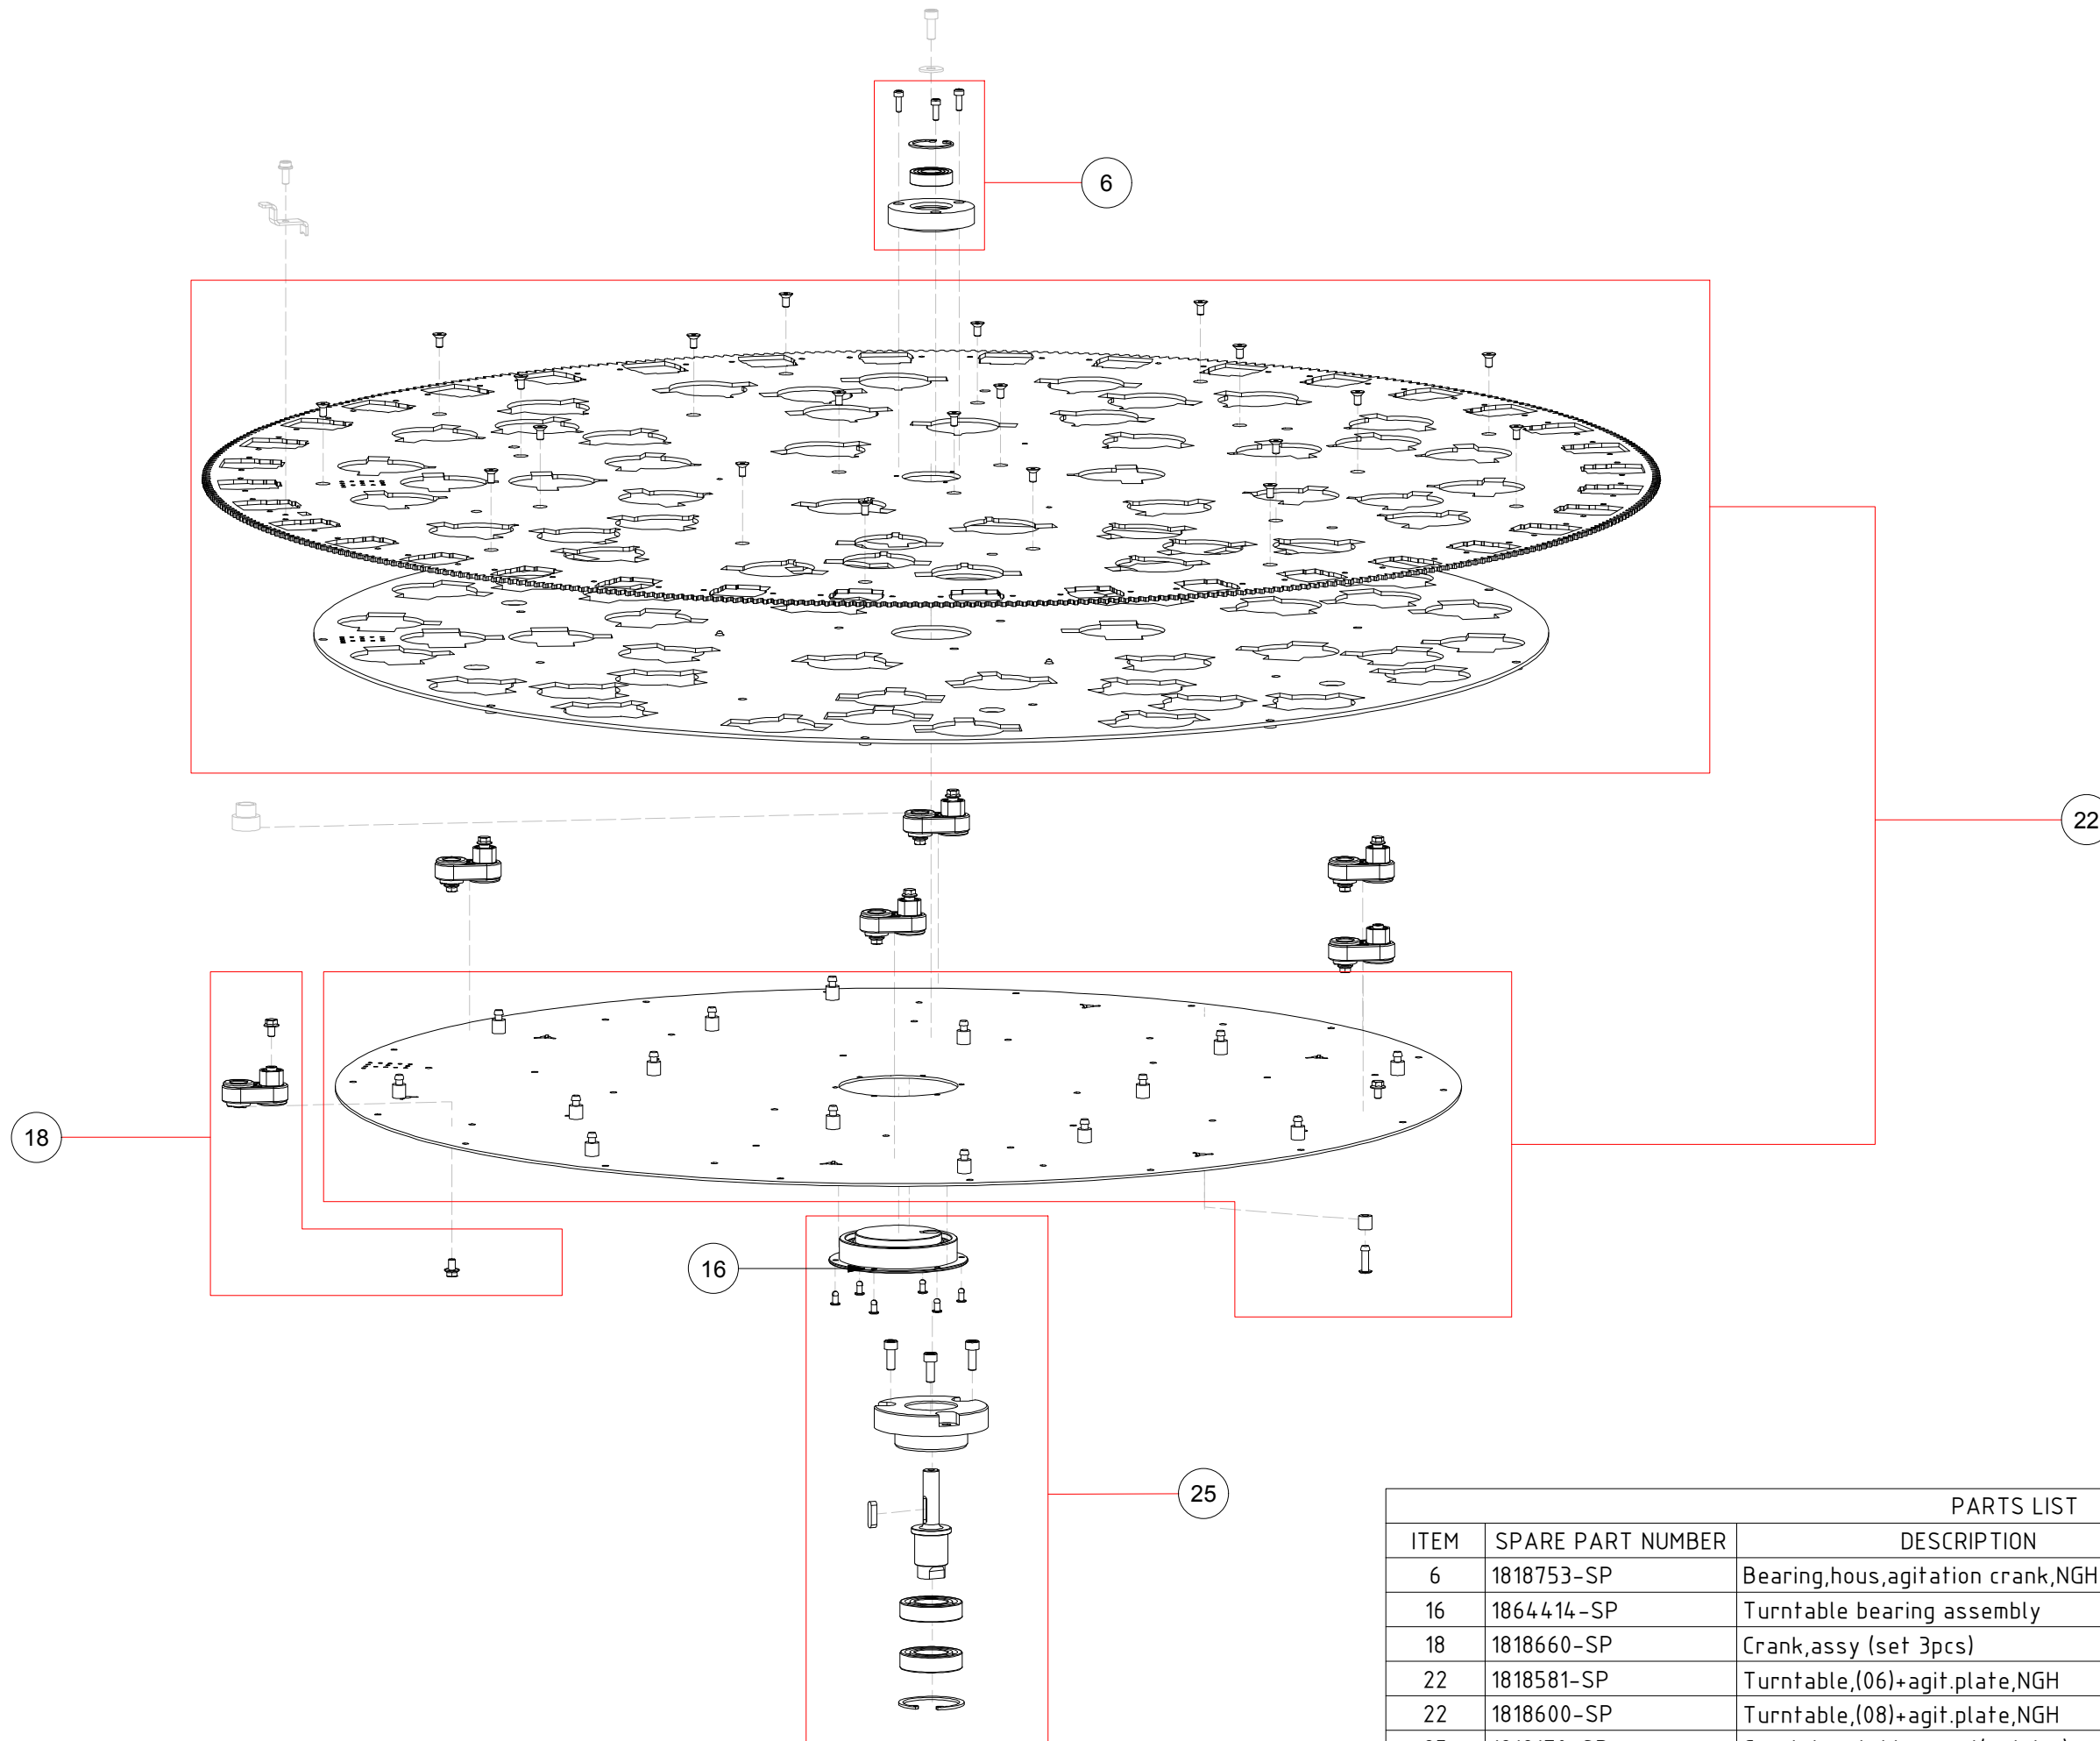

7335

Canister plates

PARTS LIST			
ITEM	SPARE PART NUMBER	DESCRIPTION	REMARKS
6	1818753-SP	Bearing,hous,agitation crank,NGH	
16	1864414-SP	Turntable bearing assembly	
18	1818660-SP	Crank,assy (set 3pcs)	
22	1818581-SP	Turntable,(06)+agit.plate,NGH	
22	1818600-SP	Turntable,(08)+agit.plate,NGH	
25	1819170-SP	Crank,turntable,compl(set 1pc)