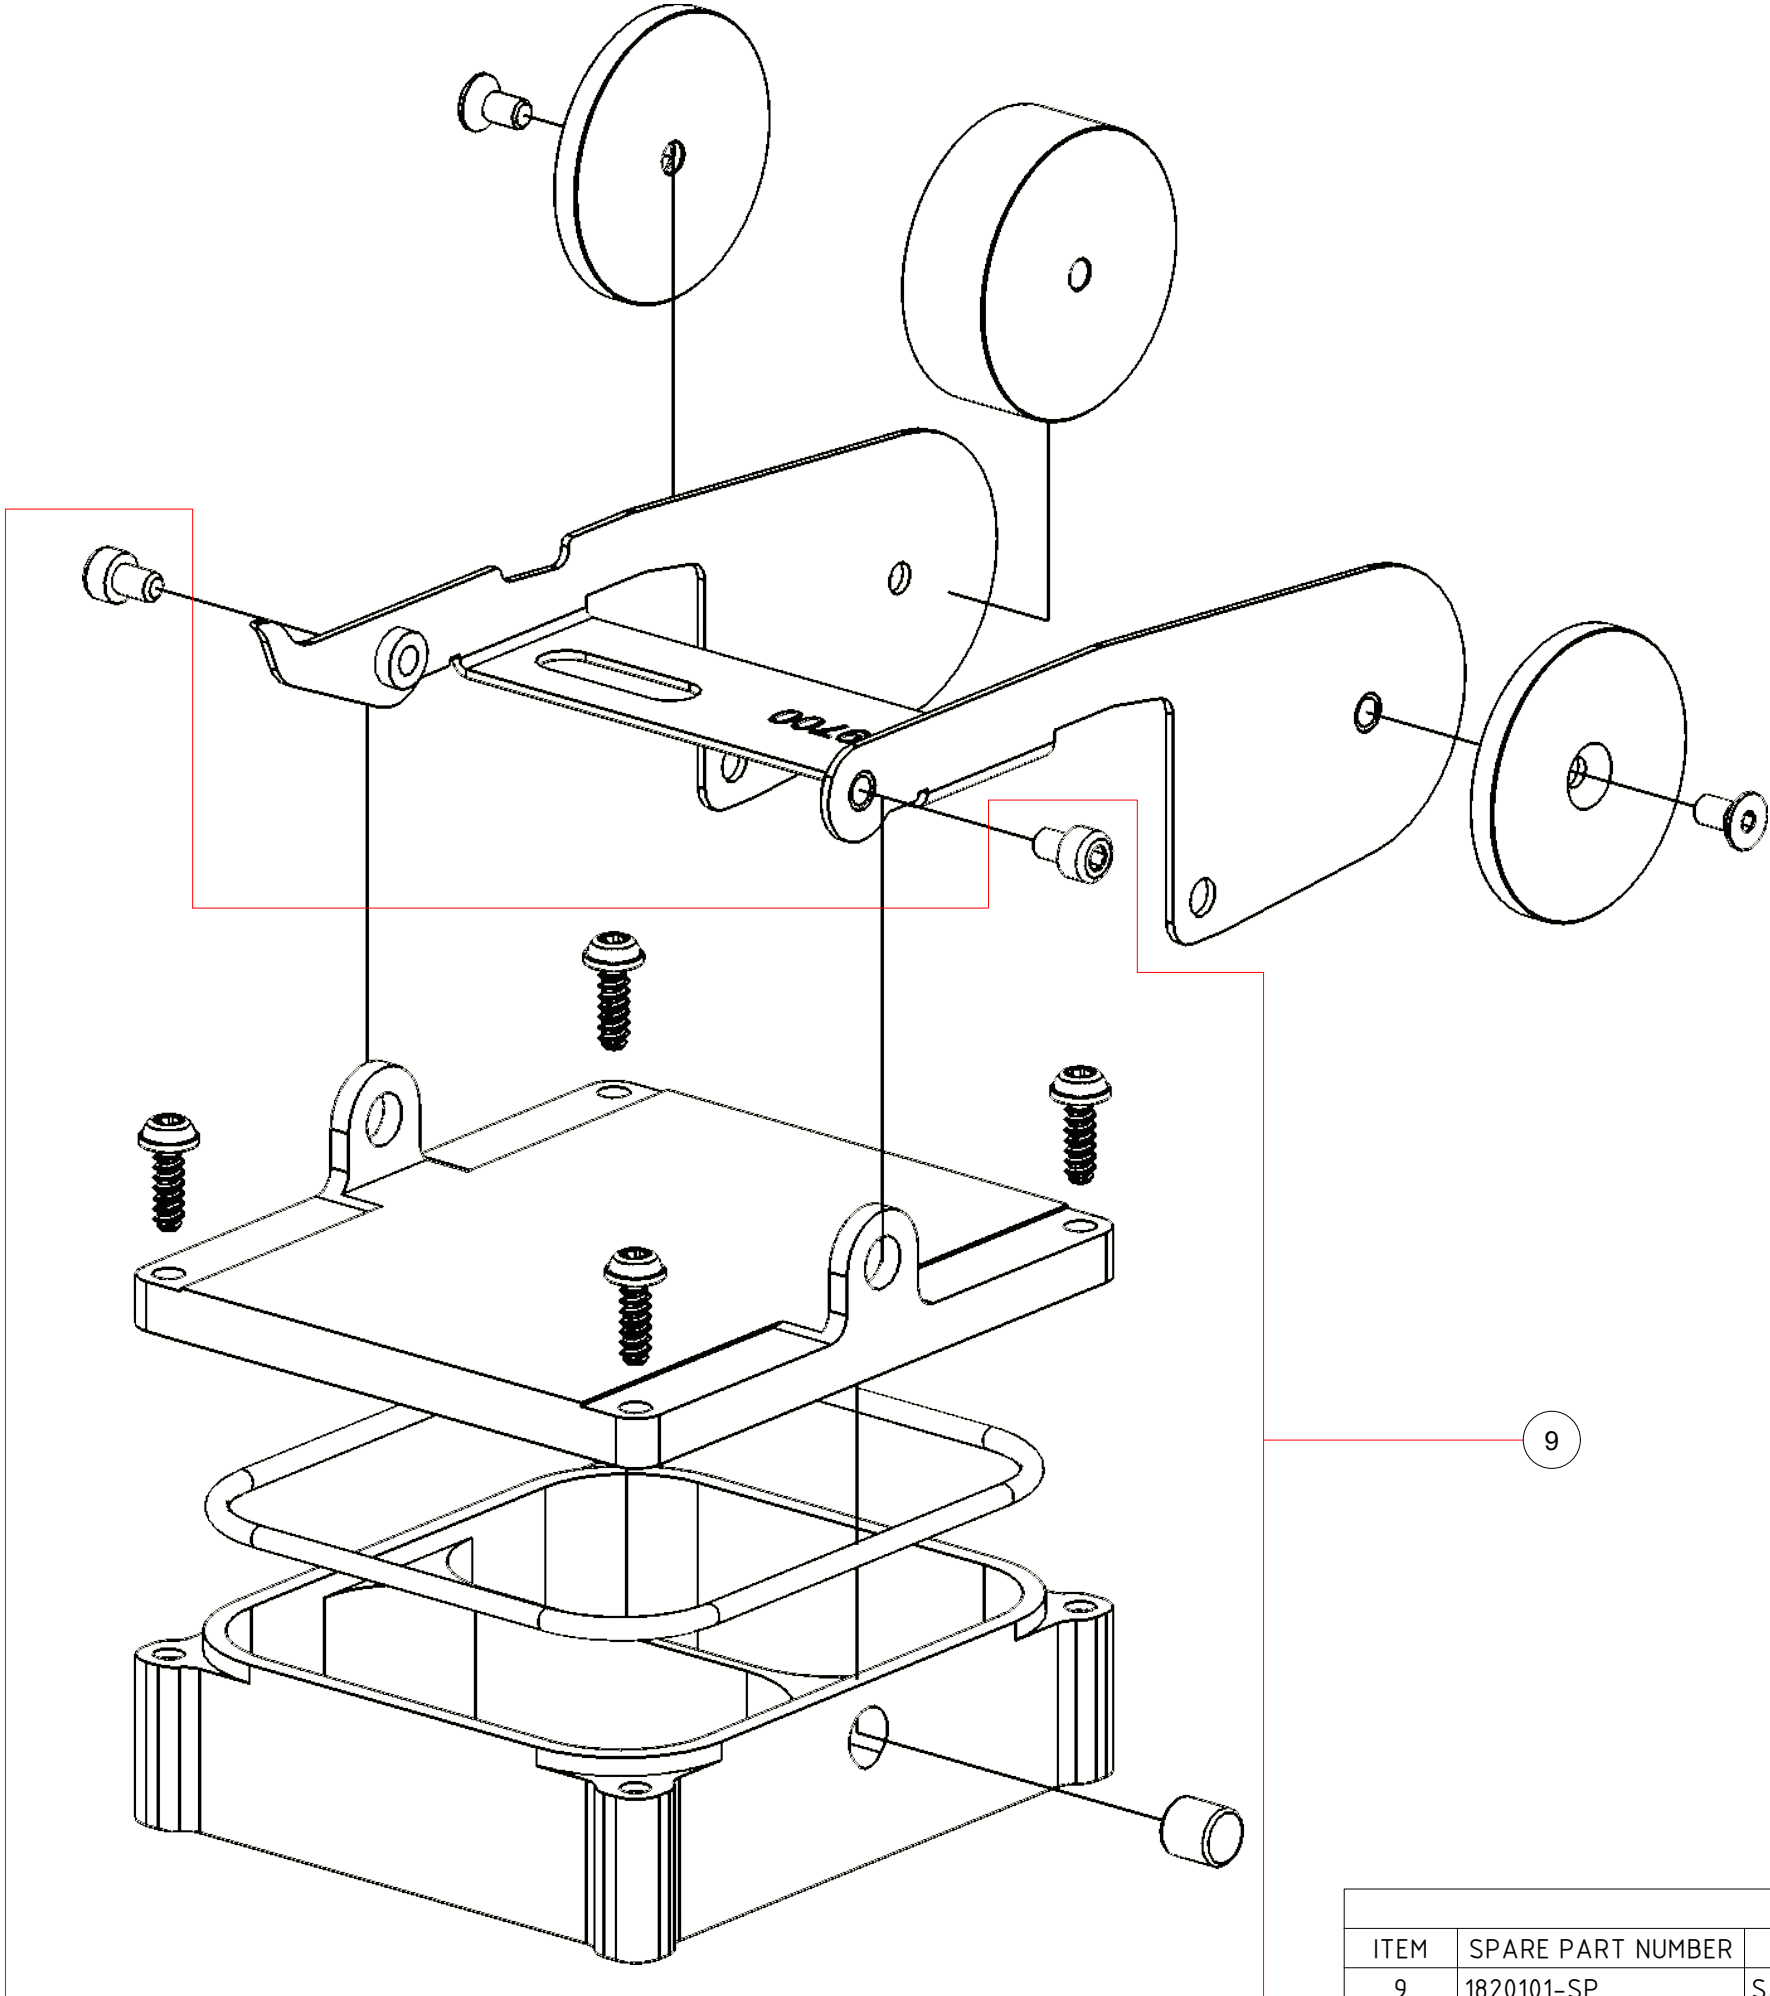

Sample brush container

PARTS LIST			
ITEM	SPARE PART NUMBER	DESCRIPTION	REMARKS
1	1819995-SP	Brush,D60x60	
14		Smart brush float	Page 7379
16	1819693-SP	Sample brush set	

7379

Sample brush float

PARTS LIST			
ITEM	SPARE PART NUMBER	DESCRIPTION	REMARKS
9	1820101-SP	Sample brush float set	