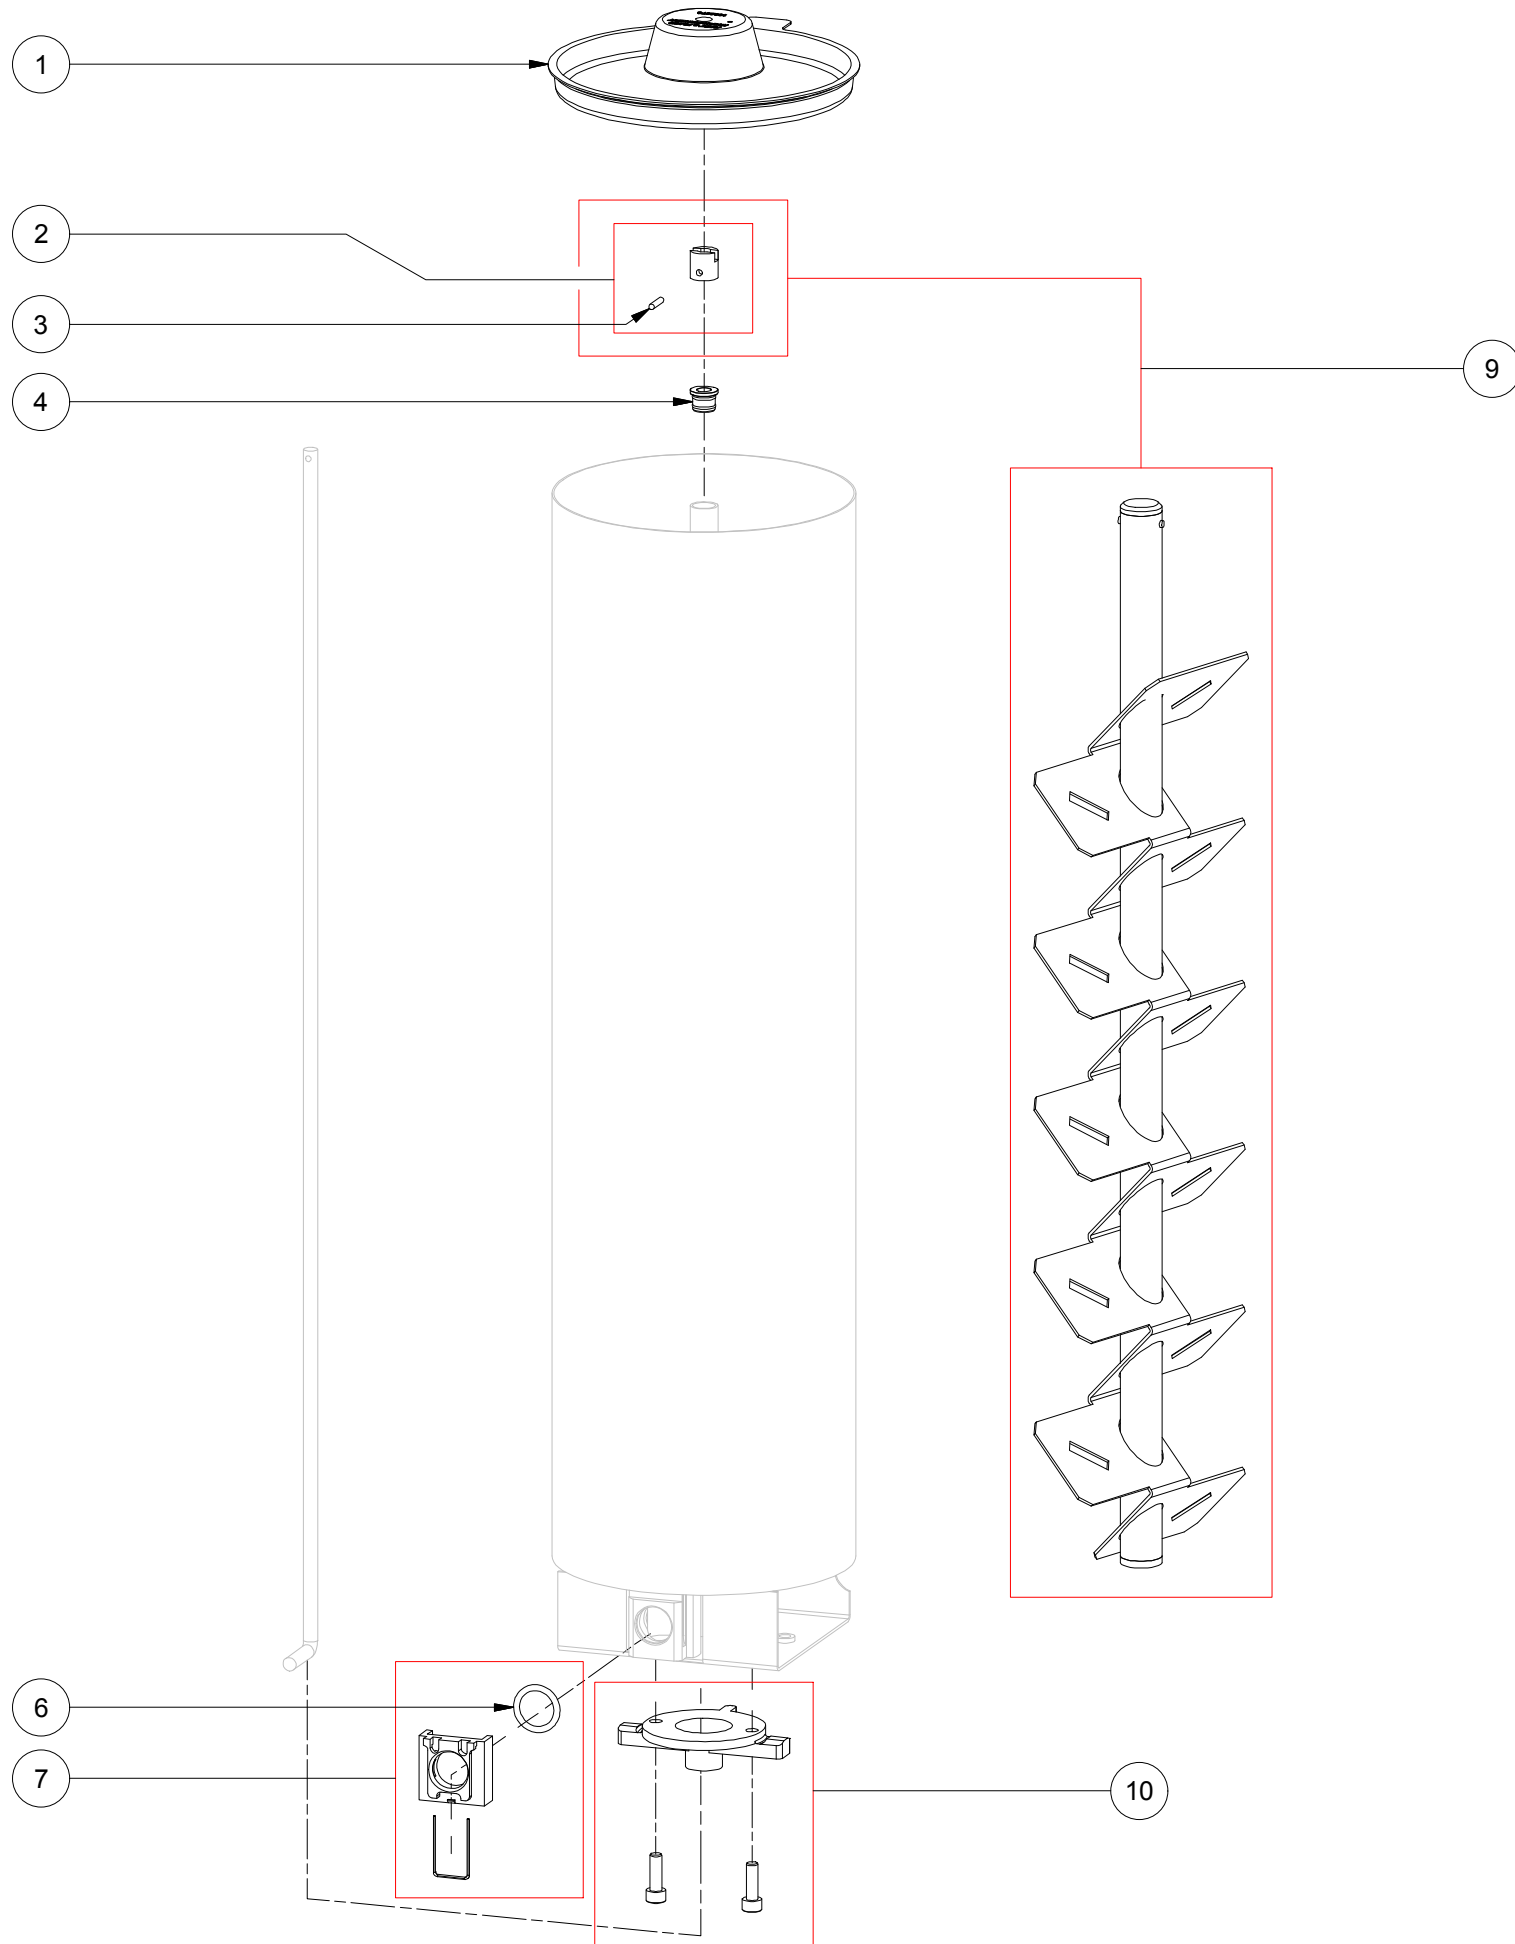

7342 6L,SST can,1ex,SST agit 1863216-SP

PARTS LIST			
ITEM	SPARE PART NUMBER	DESCRIPTION	REMARKS
1	1802504-SP	Lid POM,4.5/6L can,5pcs	
2	1801798-SP	Bush,center,agit.shaft,HA	
3	1860110-SP	Pin,spirol,f2.5x12,Sst,25pcs.	
4	1801447-SP	Bush,shaft-pipe,set,HA,10pcs	
6	1362230-SP	O-ring,viton,15.88x2.62,10pcs	
7	1810767-SP	Clip,spring,tube,(Set 5pcs)	
9	1803441-SP	Agit SST, 6L SST can	
10	1816106-SP	Cap,bottom,sst can with screws