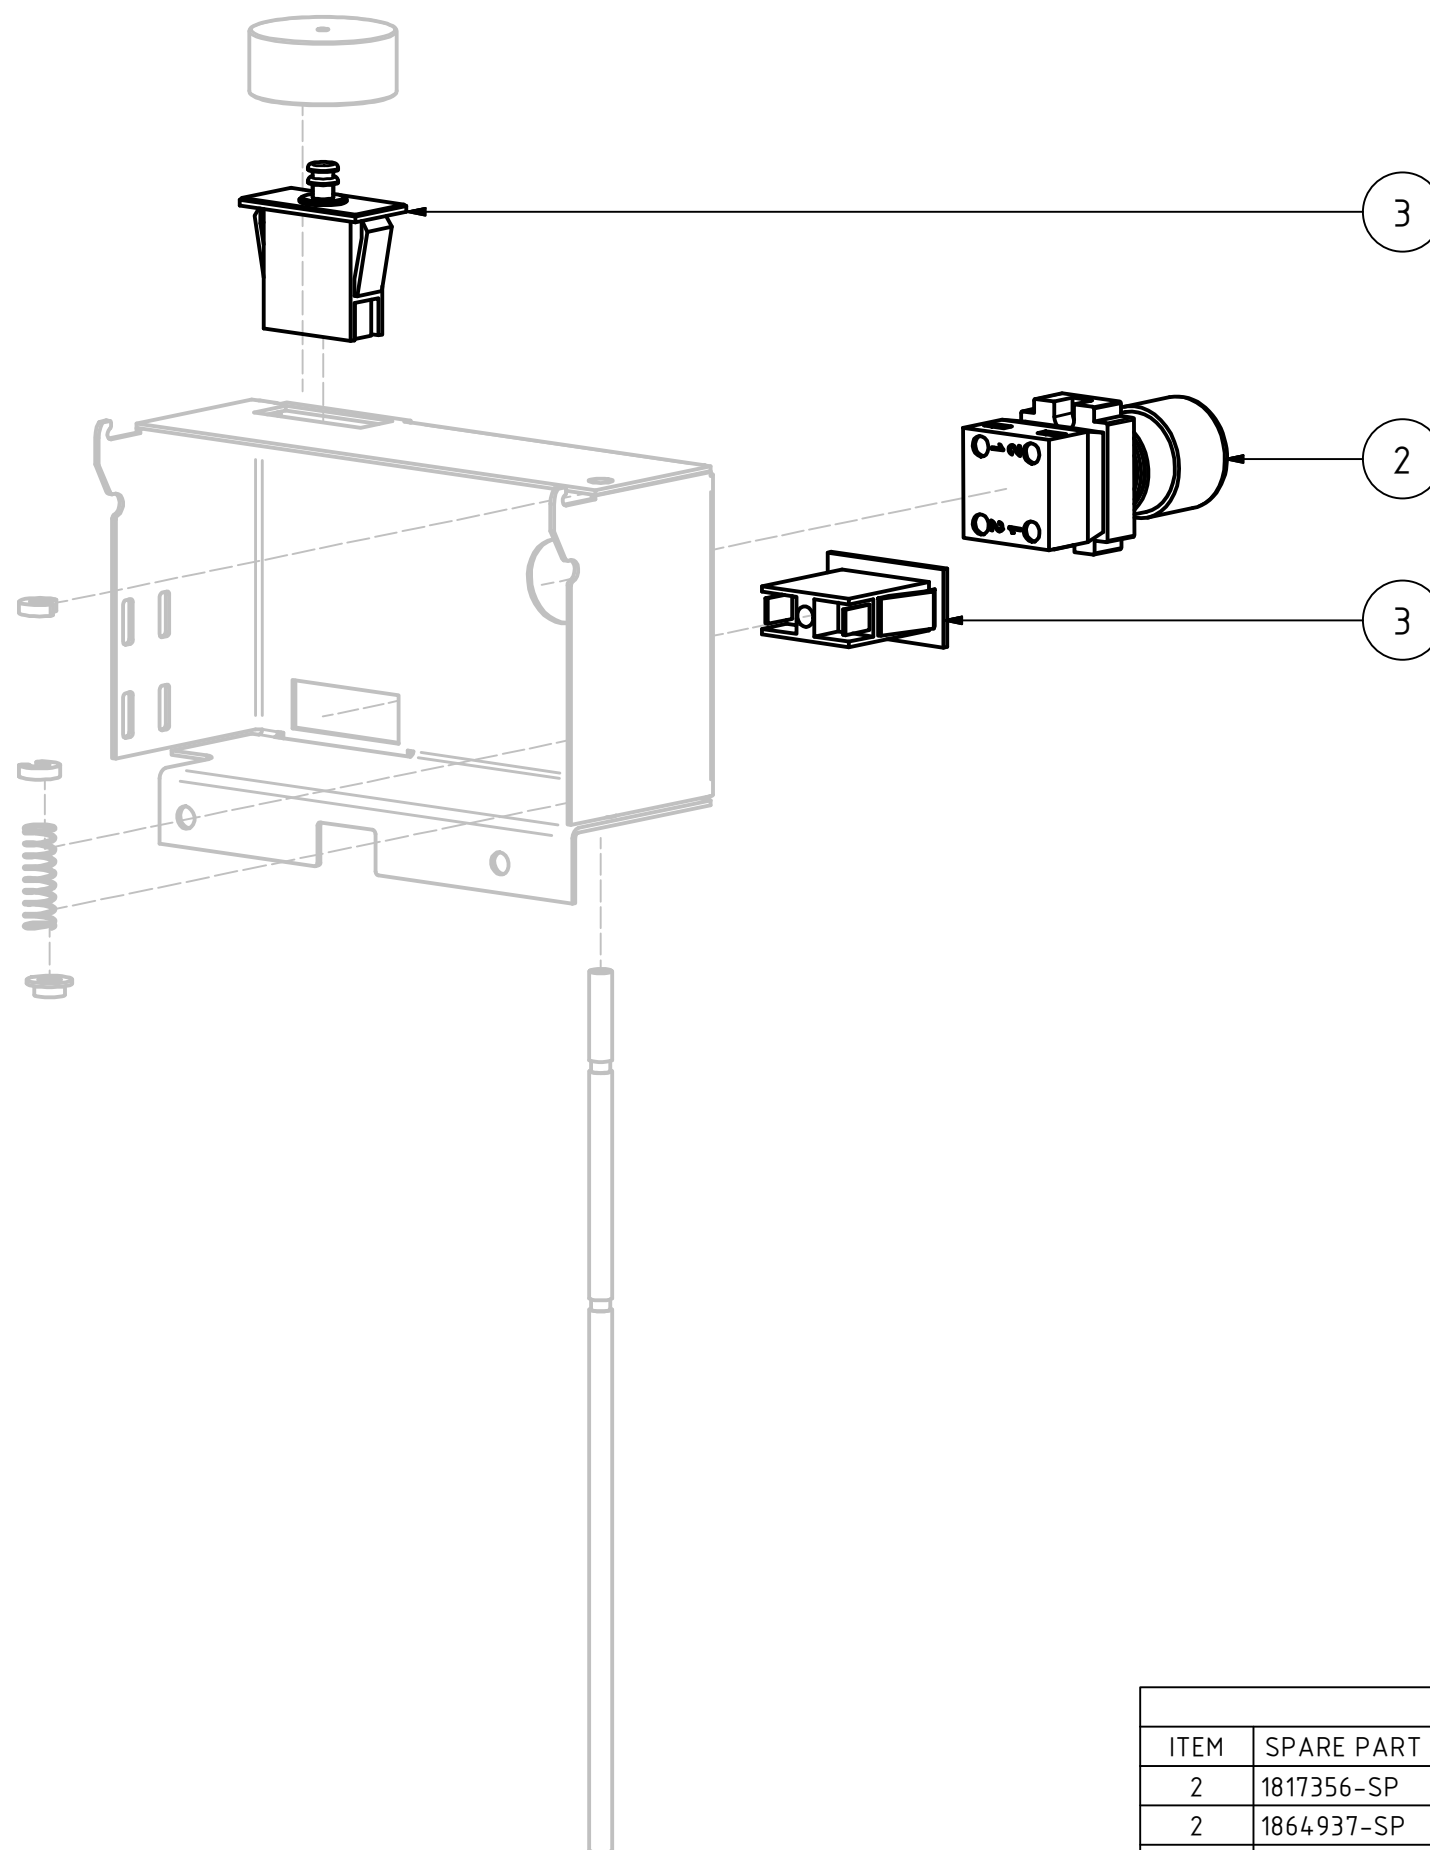

7321-B Gripper,spindle

From W26 2018,S.N.1056073

PARTS LIST			
ITEM	SPARE PART NUMBER	DESCRIPTION	REMARKS
5	1818527-SP	Bearing,gripper(set 1pc)	
8	1860091-SP	Bearing,ball,6200ZZ, set, 2pcs	
11	1818484-SP	Stepper,complete (set 1pc)	
13	1860066-SP	Coupling,Motor,Gripper,kit	
17	1819238-SP	Gripper,spindle, (set 1pc)	
18	1865511-SP	Sensor2/4/8,HA	Part of cable harness 1865744
20	1819733-SP	Gripper,spindle, (set 1pc)	

7322

Valve motor unit 1819175 -SP

PARTS LIST			
ITEM	SPARE PART NUMBER	DESCRIPTION	REMARKS
12	1819175-SP	Valve unit complete (set 1pc)	

7323

Emergency switch

PARTS LIST			
ITEM	SPARE PART NUMBER	DESCRIPTION	REMARKS
2	1817356-SP	EM-switch,assembly	UL approved models only
2	1864937-SP	Emergency,switch,complete	Part of cable harness 1865743
3	1812528-SP	Switch,D2D 1100	Part of cable harness 1865743