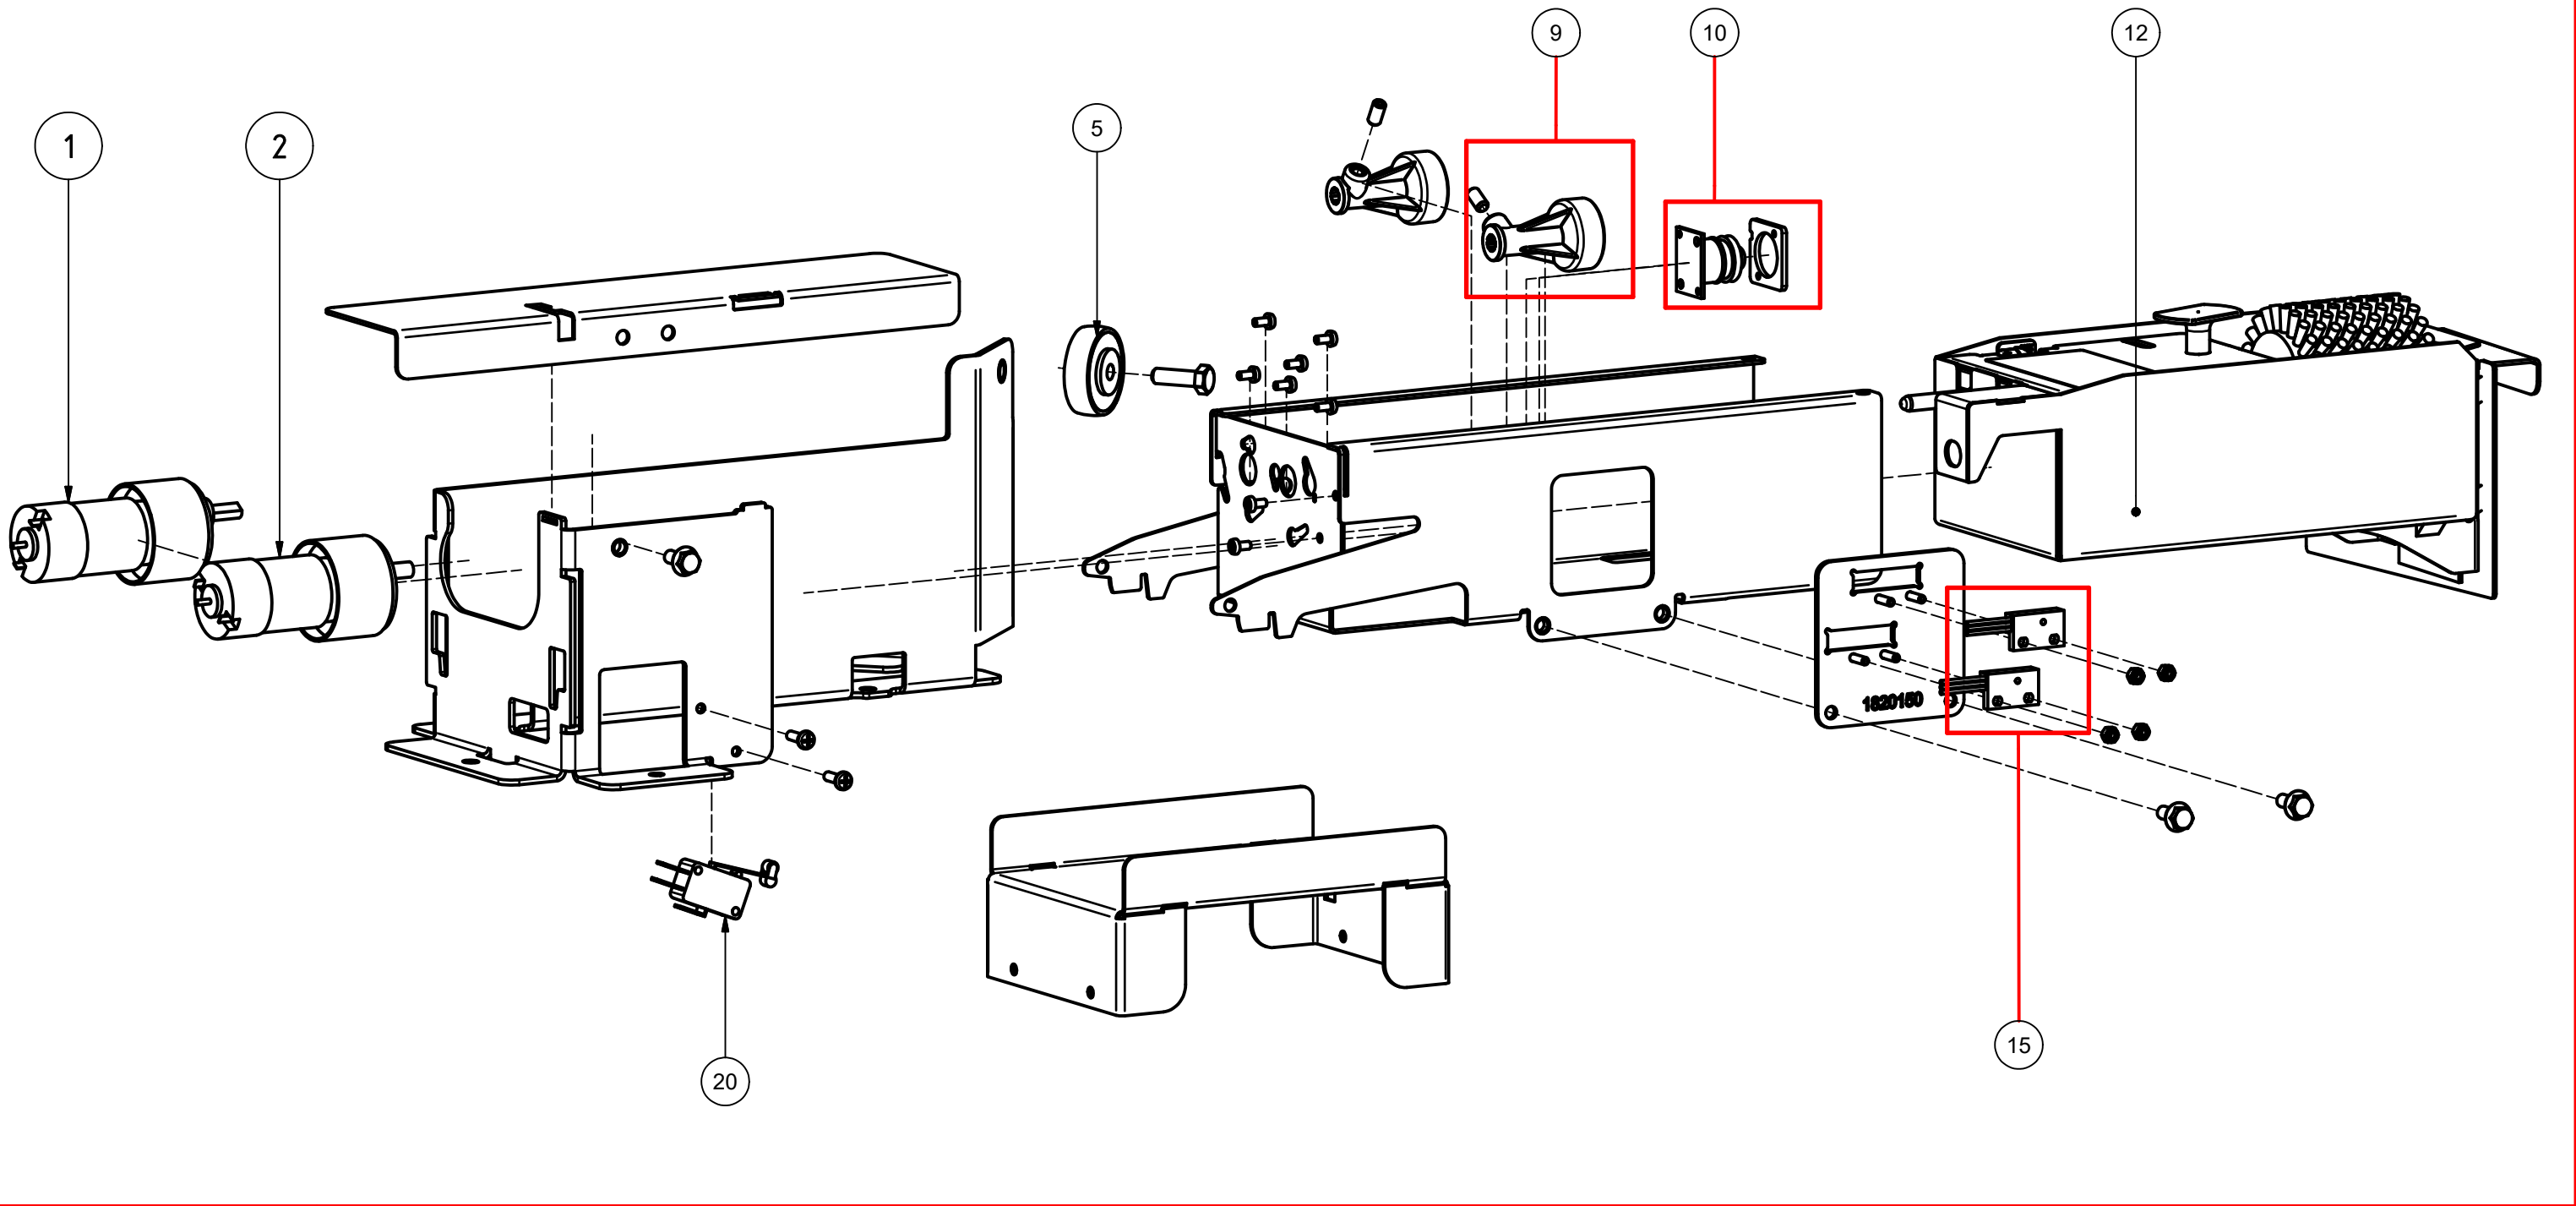

PARTS LIST			
ITEM	SPARE PART NUMBER	DESCRIPTION	REMARKS
1	1863862-SP	Motor micro,158-24-200	
2	1862721-SP	Motor,micro,158-24-100	
5	1862422-SP	Wheel,traversing,centric,35mm	
9	1818735-SP	Coupling,fork,brush(set 1pc)	
10	1818541-SP	Latch,push-in/out	
12		Smart brush container	Page 7378
15	1820152-SP	Sensors set (2pcs)	
20	1160200-SP	Switch,micro,V-166-105(R)	
20	1819942-SP	Brush,Sample Dispenser