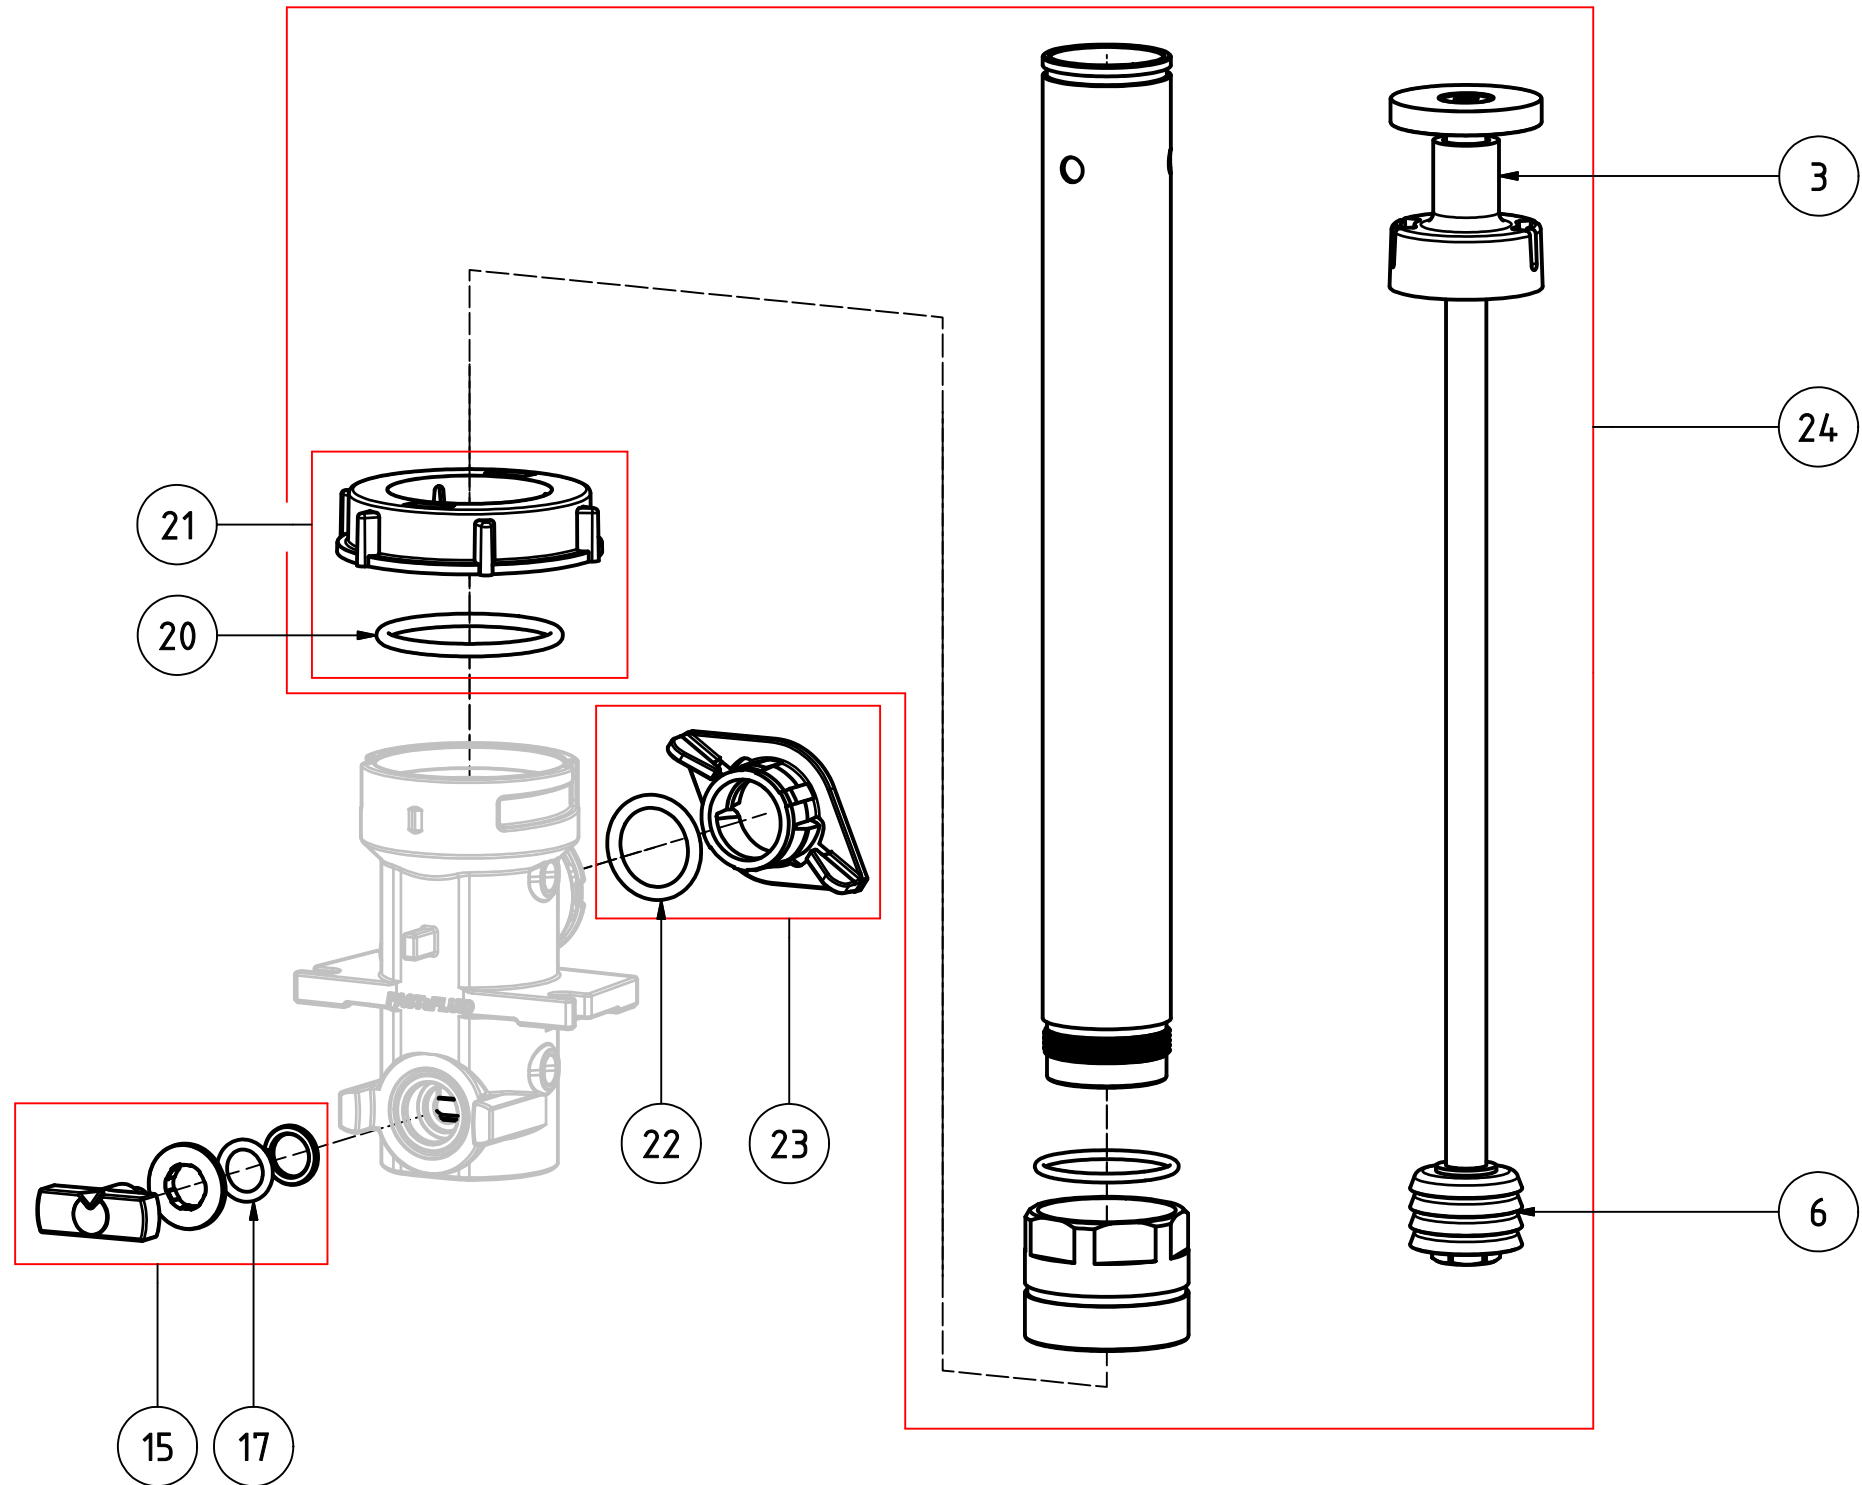

7363

Pump,Ballvalve,55ml,Sample 1819612-SP

PARTS LIST			
ITEM	SPARE PART NUMBER	DESCRIPTION	REMARKS
3	1813428-SP	cap,tube,2-oz,5pcs	
6	1820004-SP	Piston,55ml,Sample (set 5pcs)	
15	1865619-SP	lever,valve (set 5pcs)	
17	1863649-SP	O-ring,8,5x2,lever,ballv,10pcs	
20	1818248-SP	O-ring,32x2.5 (10 pcs)	
21	1818240-SP	Ring,tube,100ml, (set 5pcs)	
22	1362230-SP	O-ring,can,vit,15.88x2.62 10st	
23	1818242-SP	Tube clip, 16mm (set 5pcs)	
24	1865739-SP	Pumptube,assy,55ml,sample disp