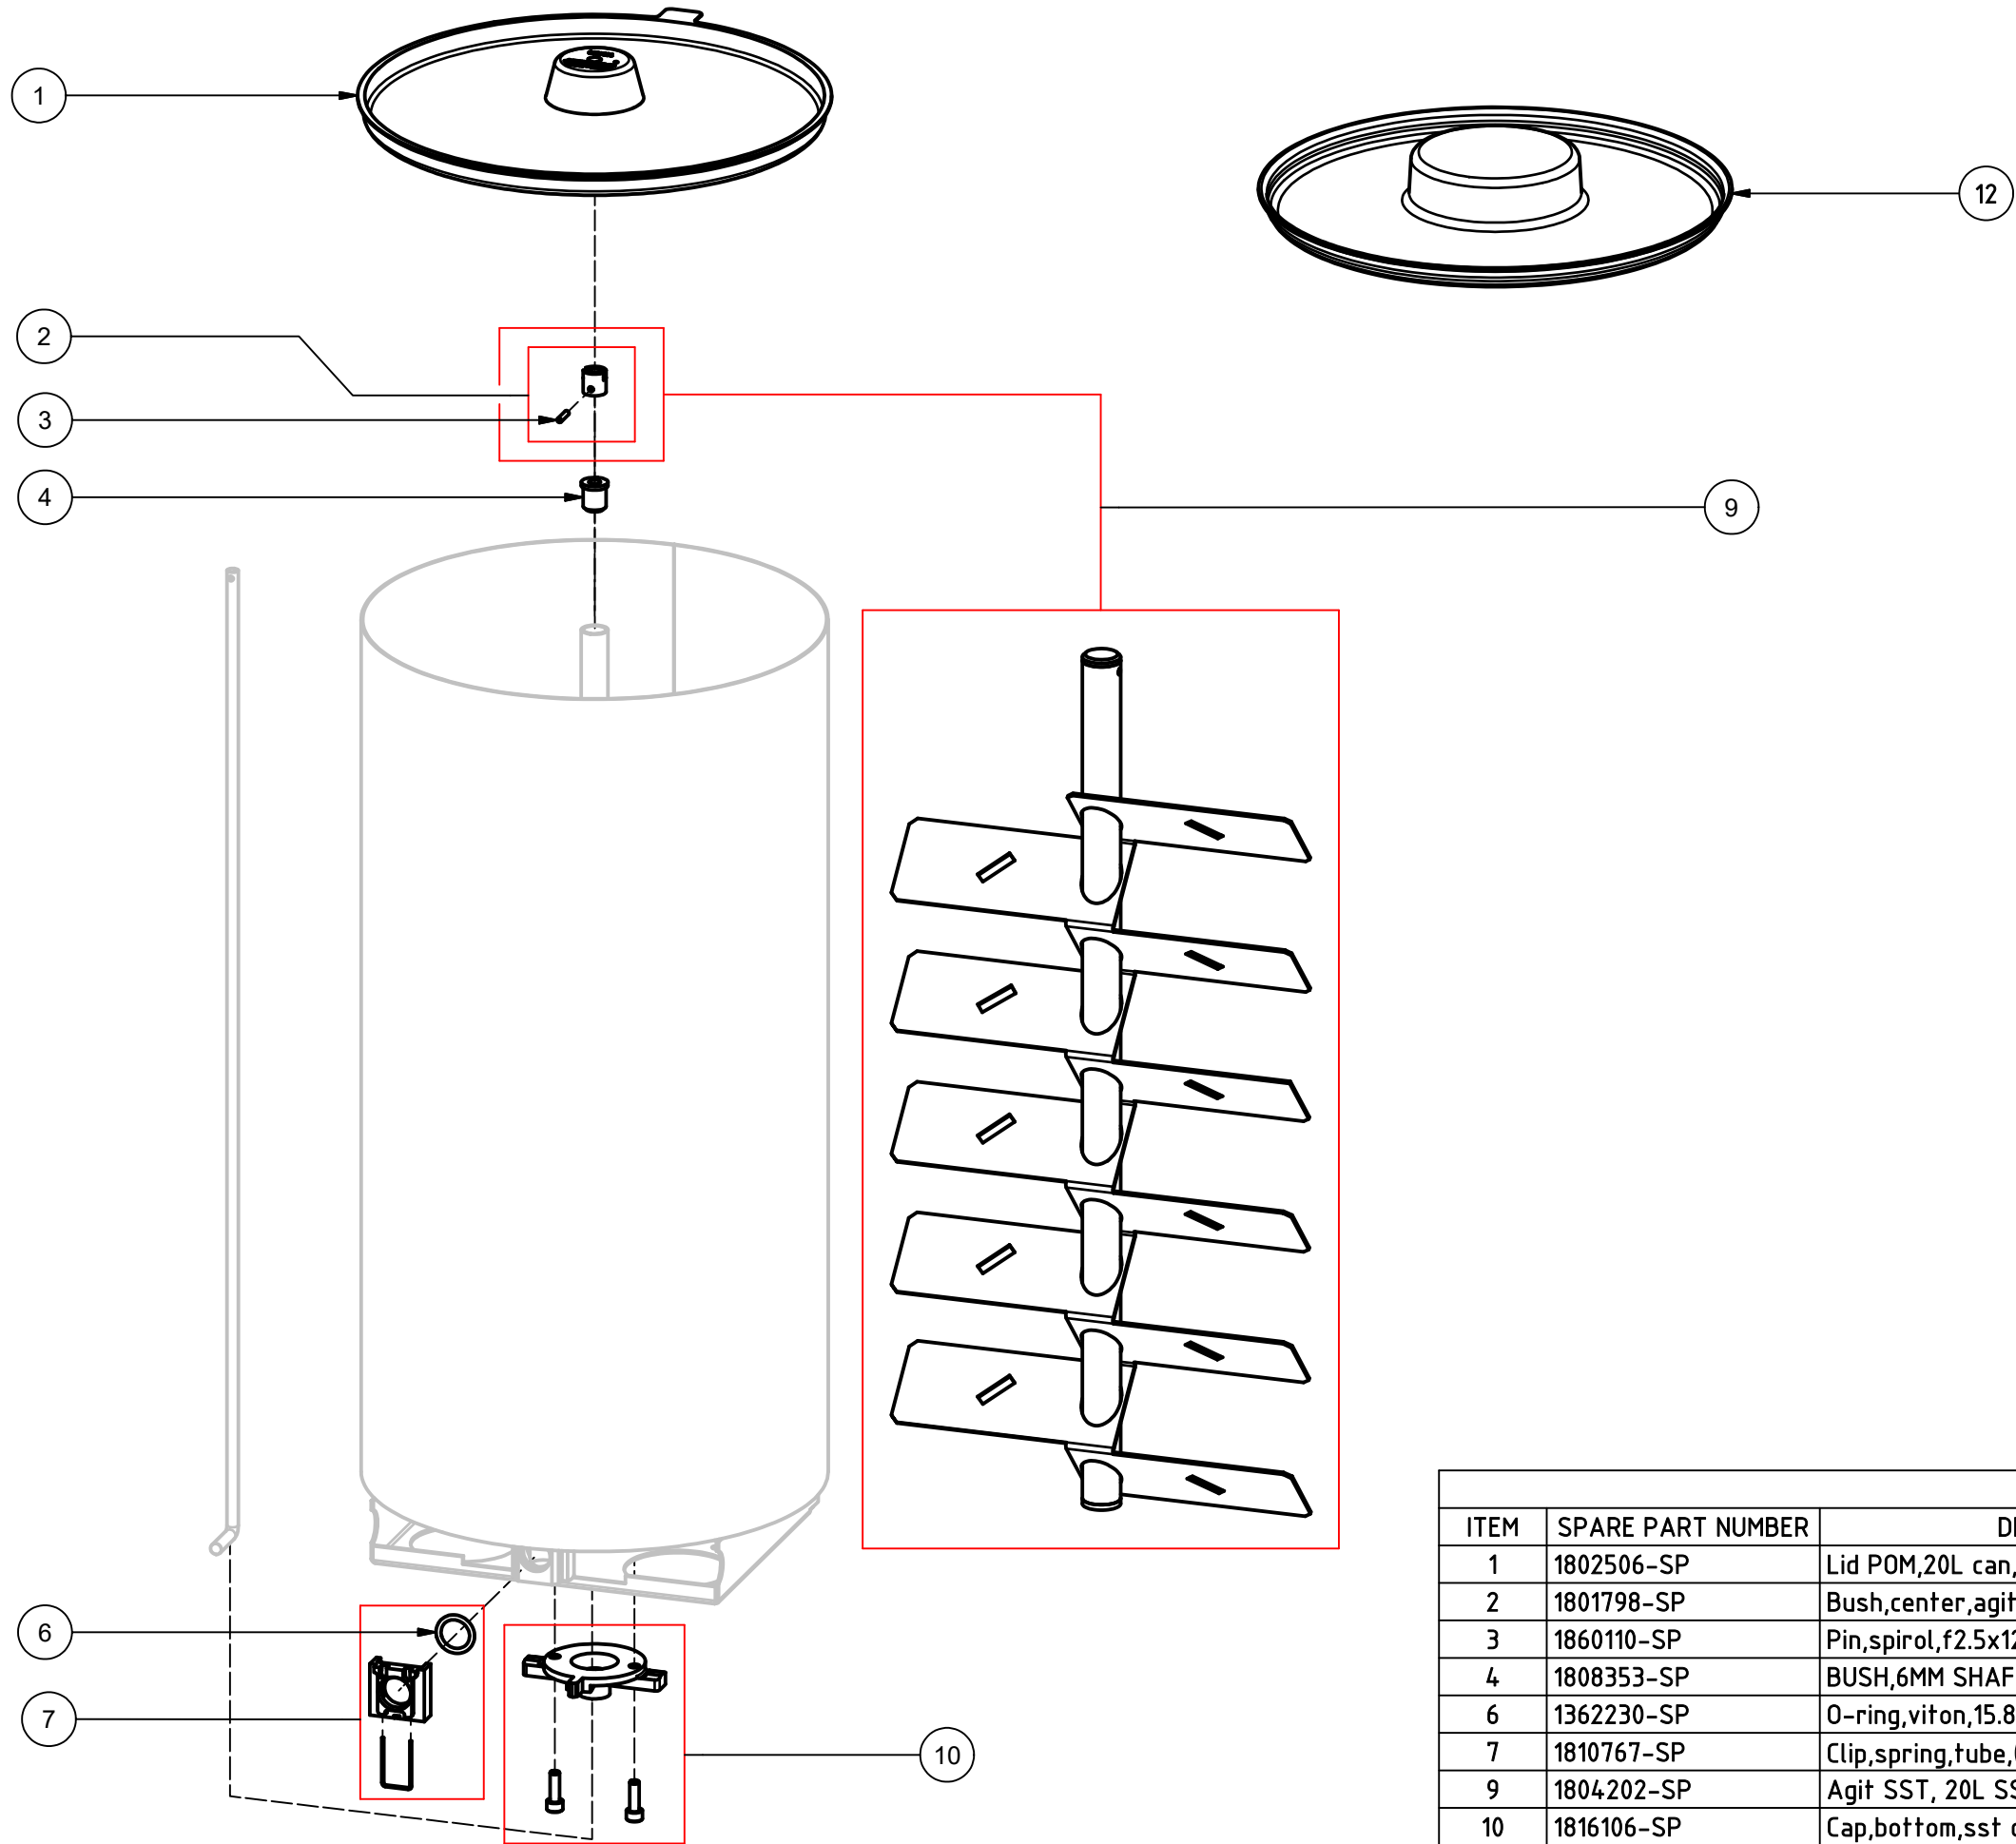

7344 20L,SST can,std,1ex,SST agit 1810603-SP

PARTS LIST			
ITEM	SPARE PART NUMBER	DESCRIPTION	REMARKS
1	1802506-SP	Lid POM,20L can,5pcs	
2	1801798-SP	Bush,center,agit.shaft,HA	
3	1860110-SP	Pin,spirol,f2.5x12,Sst,25pcs.	
4	1808353-SP	BUSH,6MM SHAFT,AGIT 20L,HAL	
6	1362230-SP	O-ring,viton,15.88x2.62,10pcs	
7	1810767-SP	Clip,spring,tube,(Set 5pcs)	
9	1804202-SP	Agit SST, 20L SST can	
10	1816106-SP	Cap,bottom,sst can with screws	
12	1866036-SP	Lid SST, 20L SST can