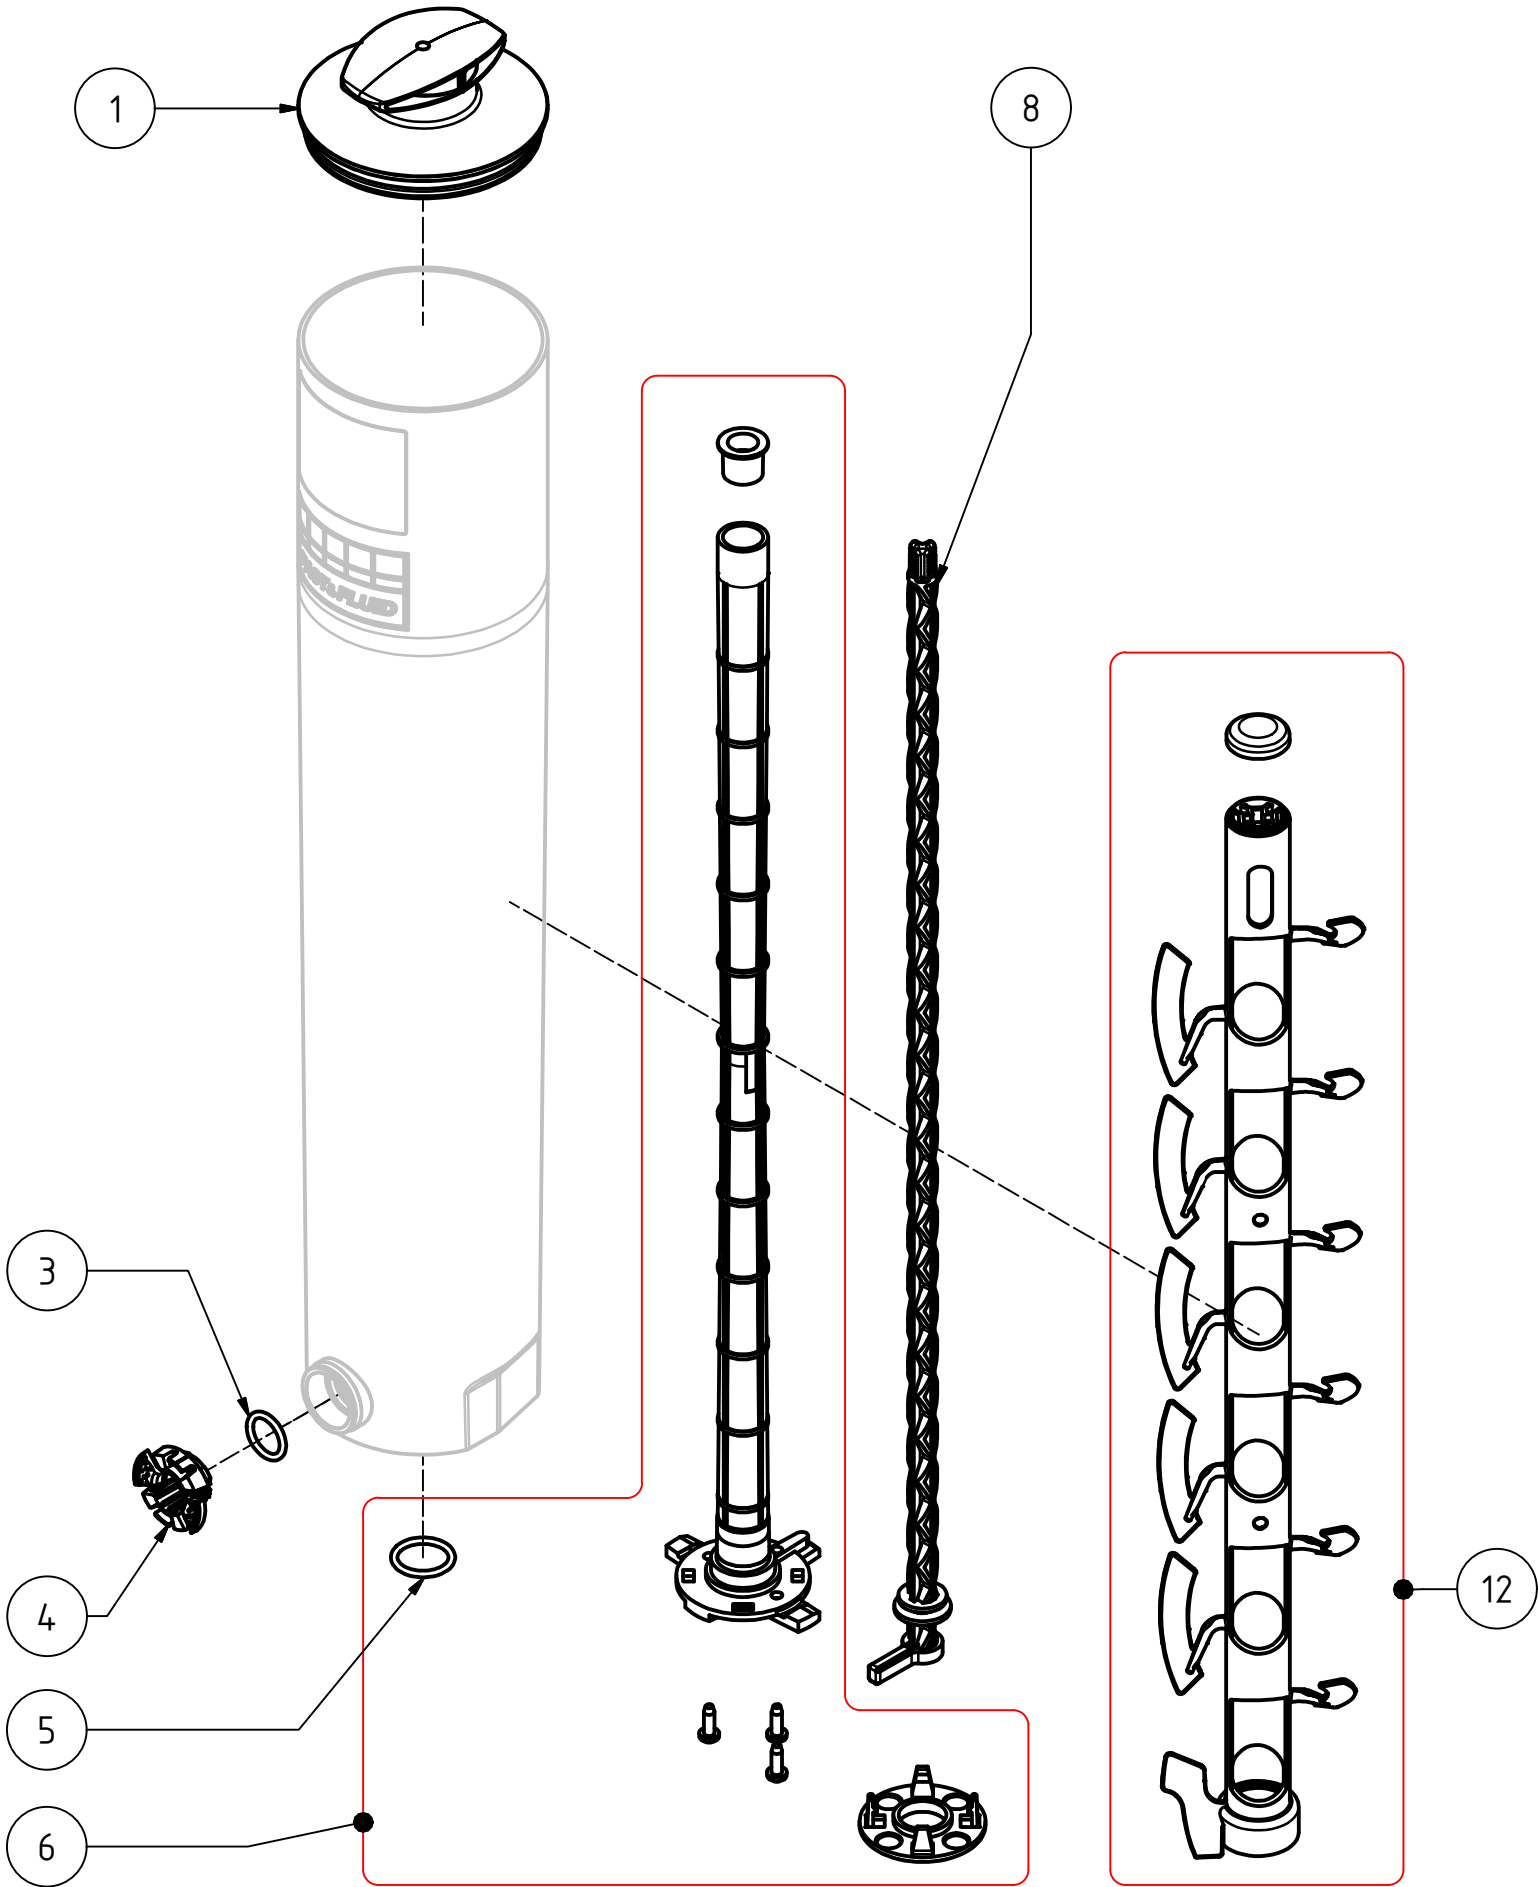

7347-B 3L,canister,assy,POM 1865919-SP From 09-April-2023

SPARE PARTS LIST			
ITEM	SPARE PART NUMBER	DESCRIPTION	REMARKS
1	1819819-SP	Lid,canister,3L,5pcs	
3	1362230-SP	O-ring,viton,15.88x2.62,10pcs	
4	1817841-SP	Clip,pump,canister,HA,5pcs	
5	1362231-SP	O-ring,cann.vit.20.29 set 10pc	
6	1817427-SP	Inner tube,canister,kit	
8	1817917-SP	Shaft,canister,HA,5pcs	
12	1820538-SP	Agitator,3ltr,HA480-680,5pcs