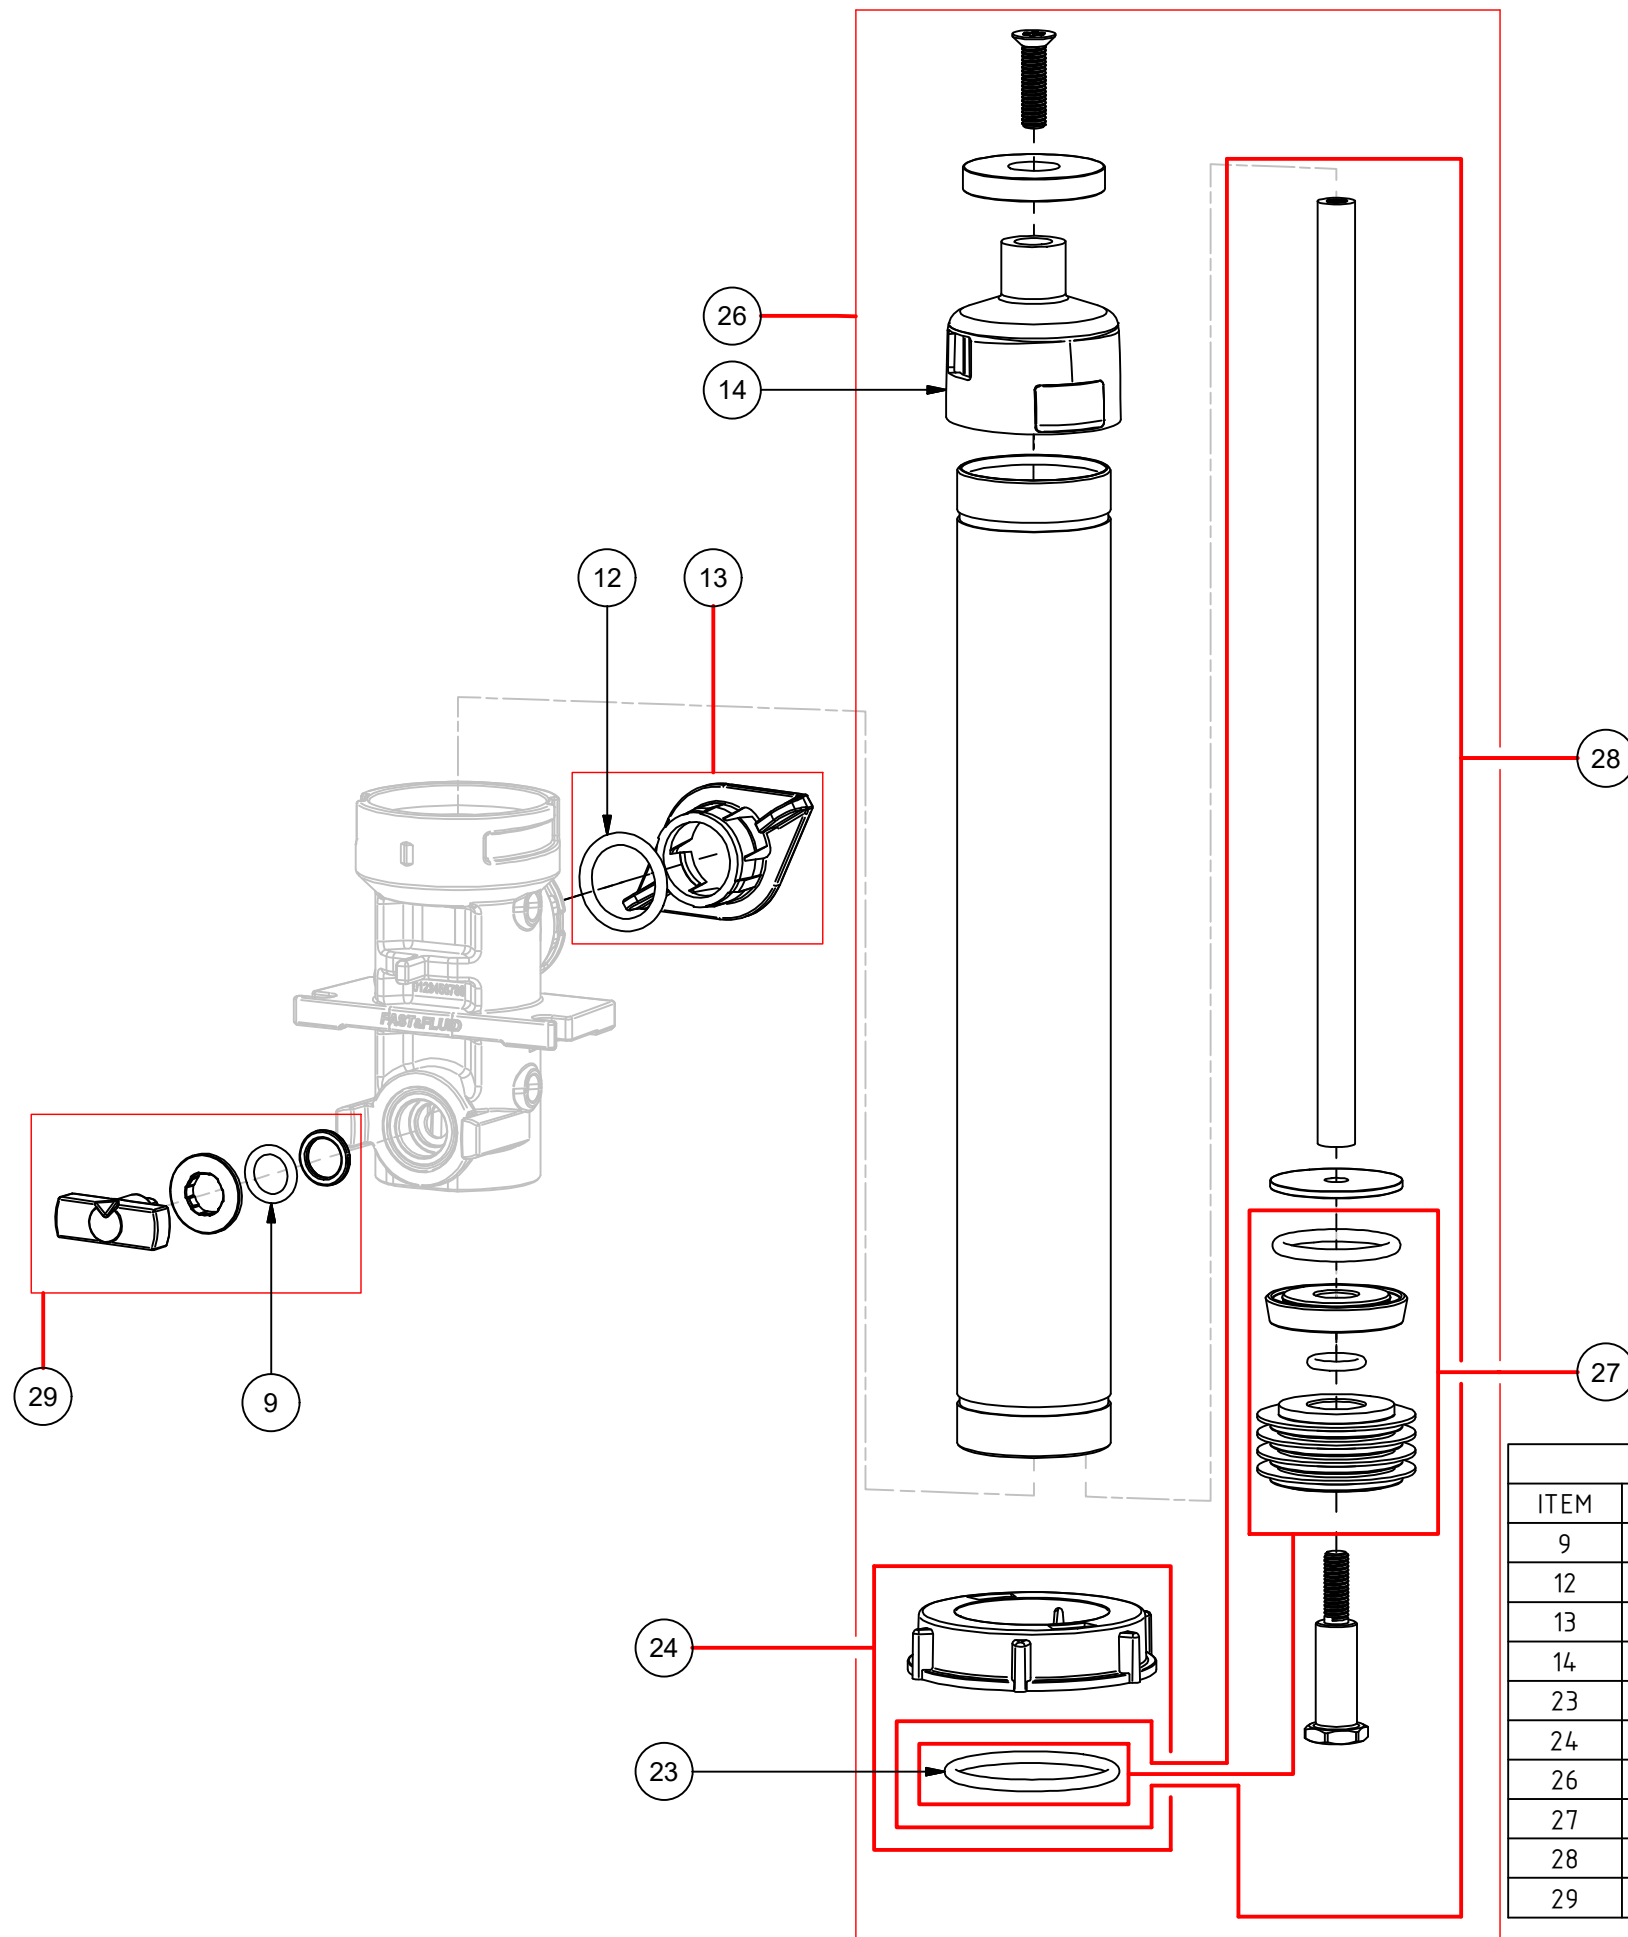

7364

Pump,Ballvalve,100ml hybrid 1830356-SP

PARTS LIST				
ITEM	PART NUMBER	DESCRIPTION	REMARKS	QTY
7	1865619-SP	Lever, valve, industr (set 5 pcs)		1
9	1863649-SP	O-ring, 8.5x2, lever, ballv, 10pcs		1
12	1362230-SP	O-ring, can, vit, 15.88x2.62, 10pcs		1
13	1818242-SP	Tube clip, 16mm (set 5pcs)		1
14	1820012-SP	Cap, tube, industrial (set 5pcs)		1
15	1820346-SP	Pumptube, 100ml, HPP, compl (set 1pc)		1
17	1865790-SP	Piston, rod, assy, 100ml, HPP		1
20	1865791-SP	Piston, 100ml, HPP (set 5pcs)		1
23	1818248-SP	O-ring, 32x2.5 (10pcs)		1
24	1818240-SP	Ring, tube, 100ml (set 5pcs)		1

PARTS LIST			
ITEM	SPARE PART NUMBER	DESCRIPTION	REMARKS
9	1863649-SP	O-ring,8,5x2,lever,ballv,10pcs	
12	1362230-SP	O-ring,can,vit,15.88x2.62 10st	
13	1818242-SP	Tube clip, 16mm (set 5pcs)	
14	1820012-SP	Cap,tube,industrial (set 5pcs)	
23	1818248-SP	O-ring,32x2.5 (10 pcs)	
24	1818240-SP	Ring,tube,100ml, (set 5pcs)	
26	1820346-SP	Pumptube,100ml,HPP,compl.(set 1pc)	
27	1865791-SP	Piston,100ml,HPP (set 5pcs)	
28	1865790-SP	Piston,rod,assy,100ml,HPP	
29	1865619-SP	Lever, valve, industr(set 5 pcs)	