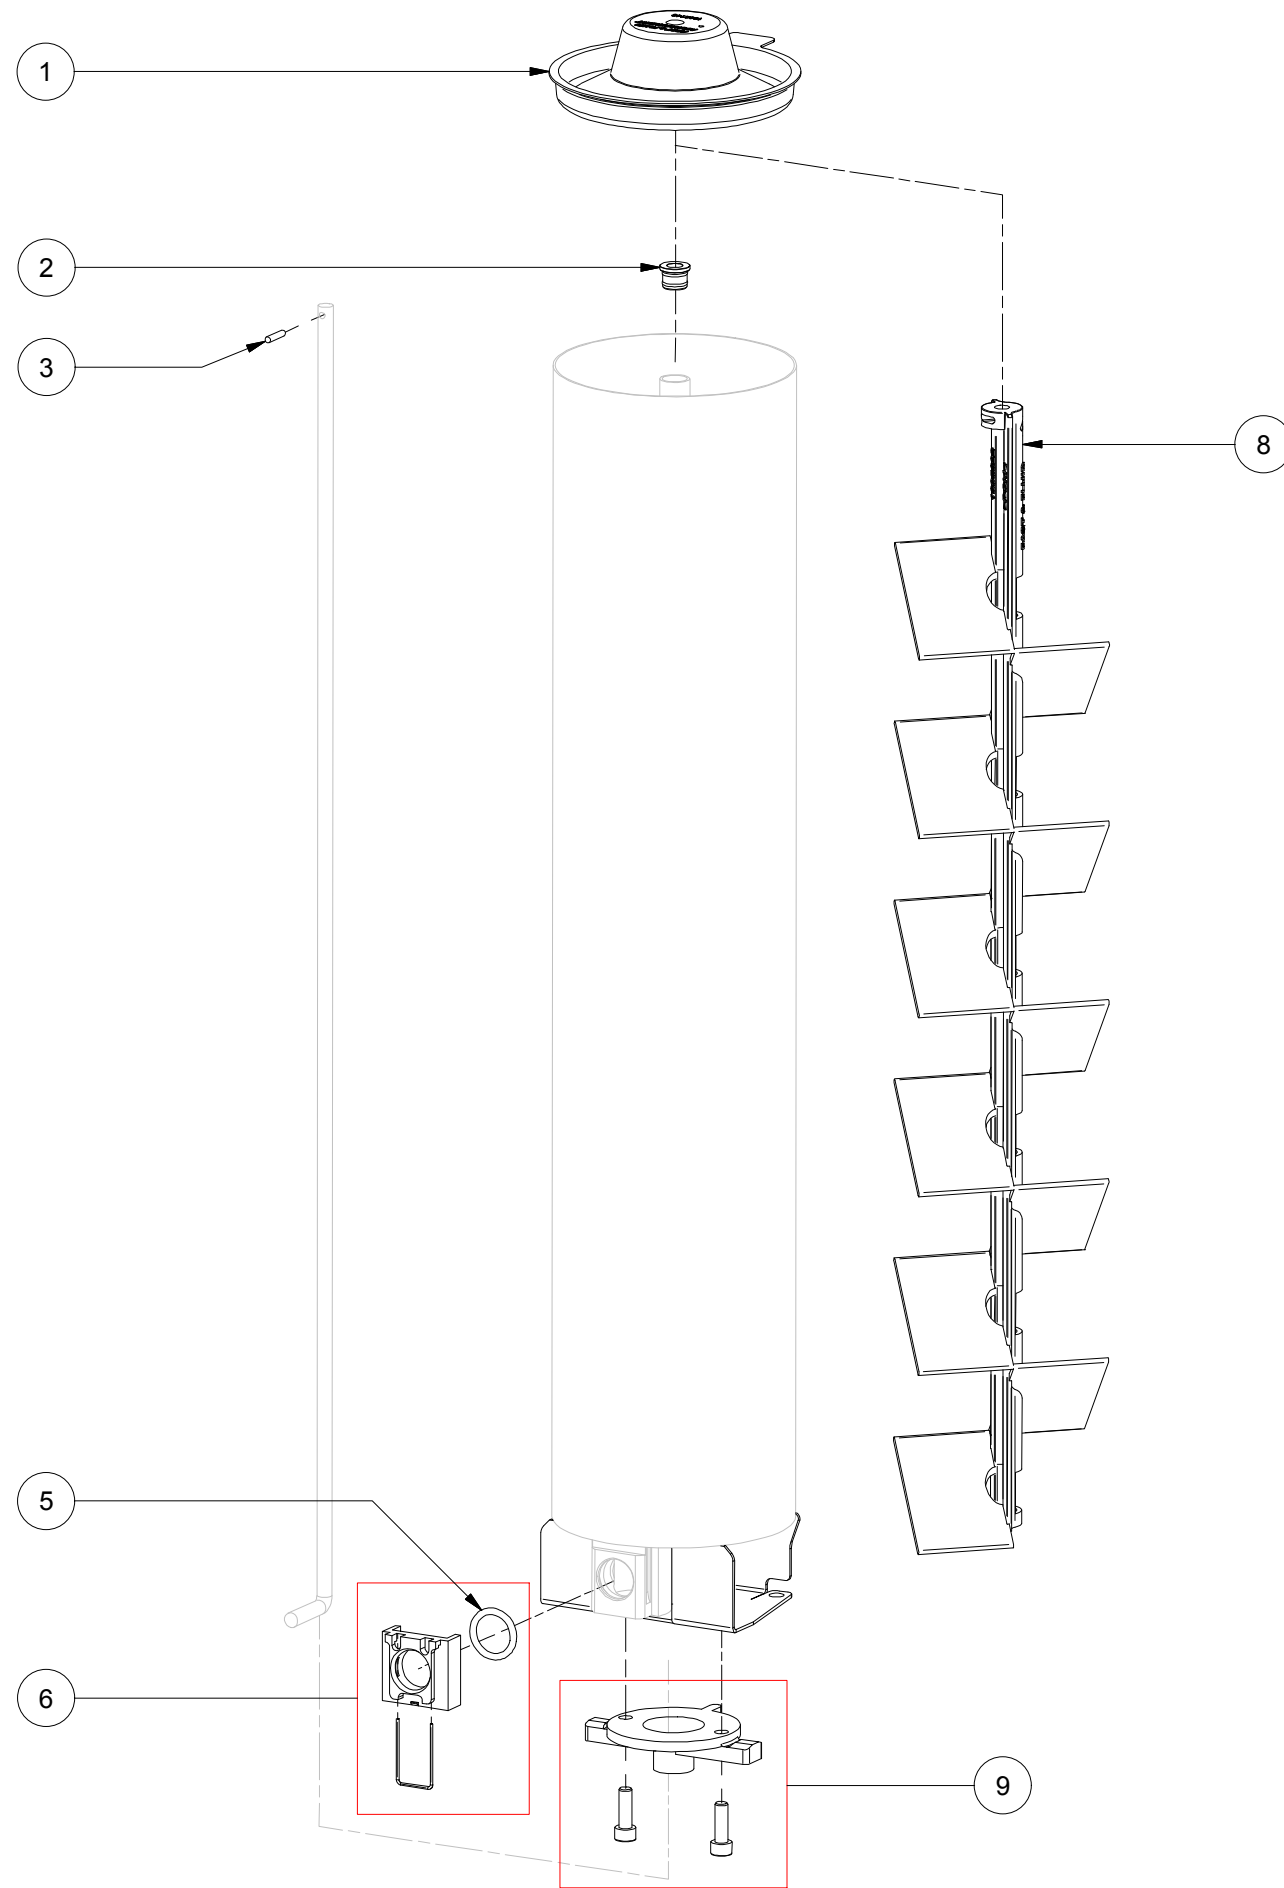

7345 3L,SST can,1ex,POM agit 1809888-SP

PARTS LIST			
ITEM	SPARE PART NUMBER	DESCRIPTION	REMARKS
1	1802503-SP	Lid POM,3L can,5pcs	
2	1801447-SP	Bush,shaft-pipe,set,HA,10pcs	
3	1860110-SP	Pin,spirof,f2.5x12,Sst,25pcs.	
5	1362230-SP	O-ring,viton,15.88x2.62,10pcs	
6	1810767-SP	Clip,spring,tube,(Set 5pcs)	
8	1860394-SP	Agit POM,3L Sst can,5pcs	
9	1816106-SP	Cap,bottom,sst can with screws