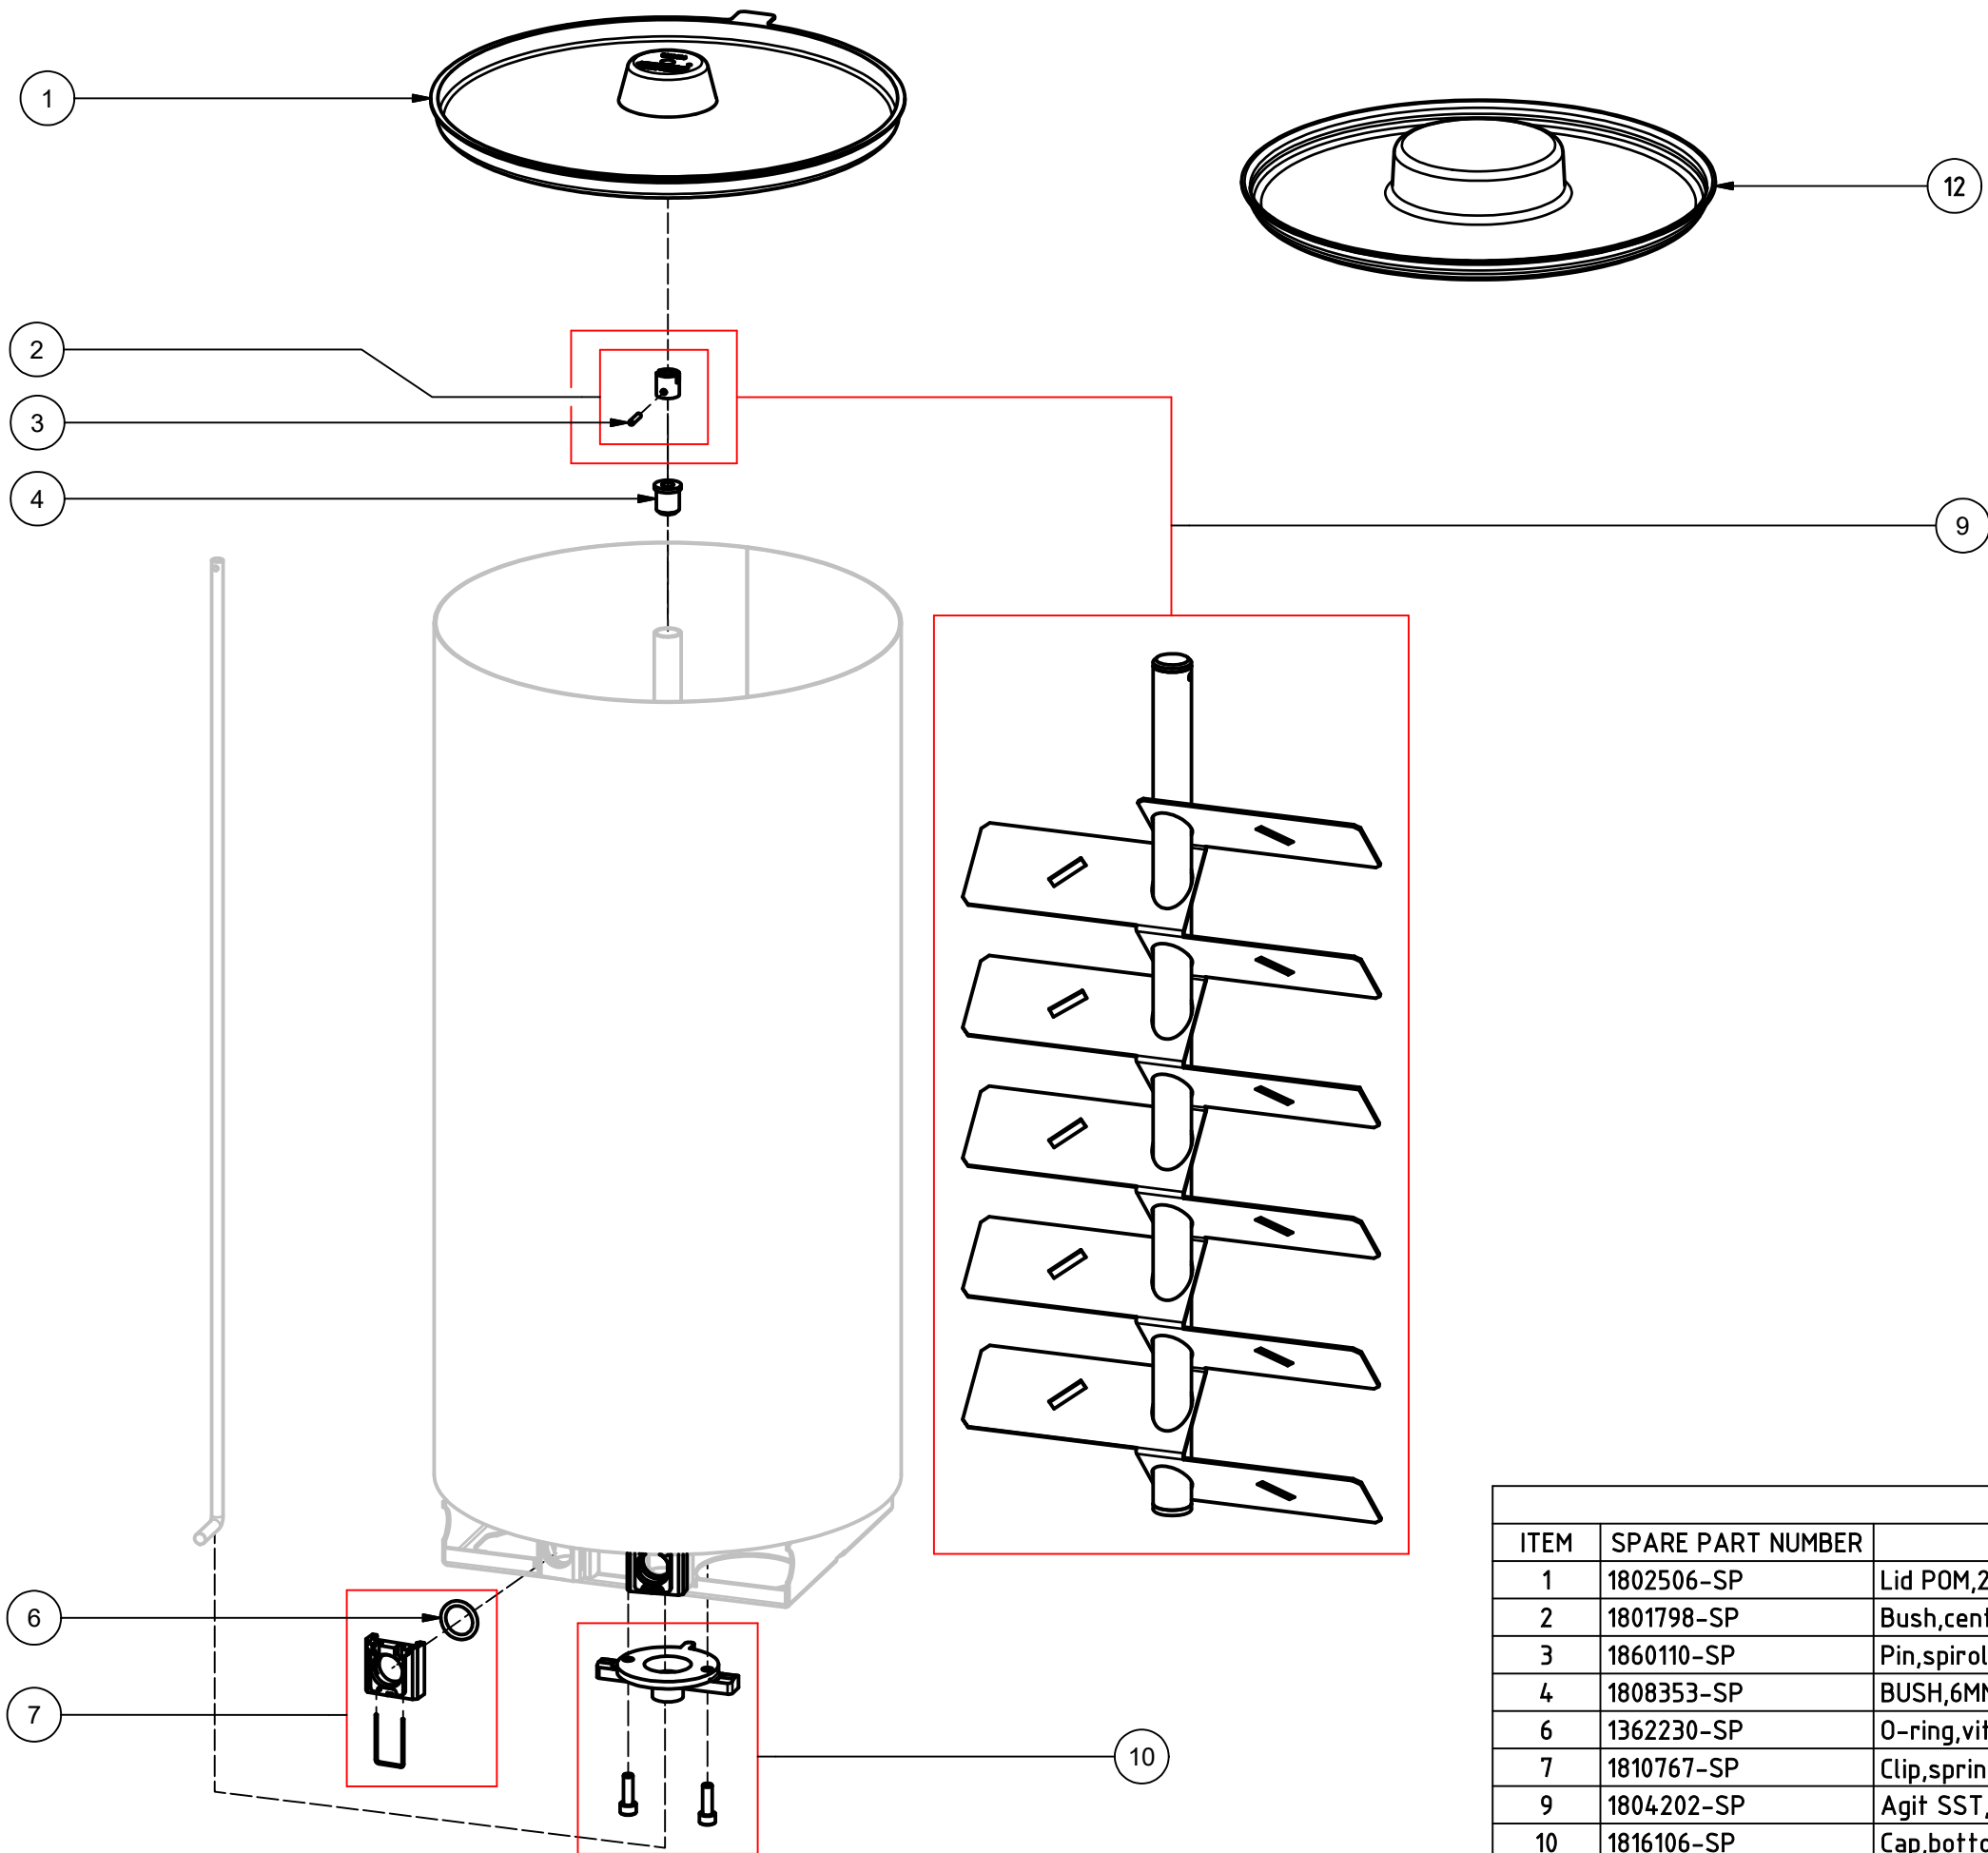

7350 20L,SST can,inn,2ex,SST agit 1810761-SP

PARTS LIST			
ITEM	SPARE PART NUMBER	DESCRIPTION	REMARKS
1	1802506-SP	Lid POM,20L can,5pcs	
2	1801798-SP	Bush,center,agit.shaft,HA	
3	1860110-SP	Pin,spirol,f2.5x12,Sst,25pcs.	
4	1808353-SP	BUSH,6MM SHAFT,AGIT 20L,HAL	
6	1362230-SP	O-ring,viton,15.88x2.62,10pcs	
7	1810767-SP	Clip,spring,tube,(set 5pcs)	
9	1804202-SP	Agit SST, 20L SST can	
10	1816106-SP	Cap,bottom,sst can with screws	
12	1866036-SP	Lid SST, 20L SST can