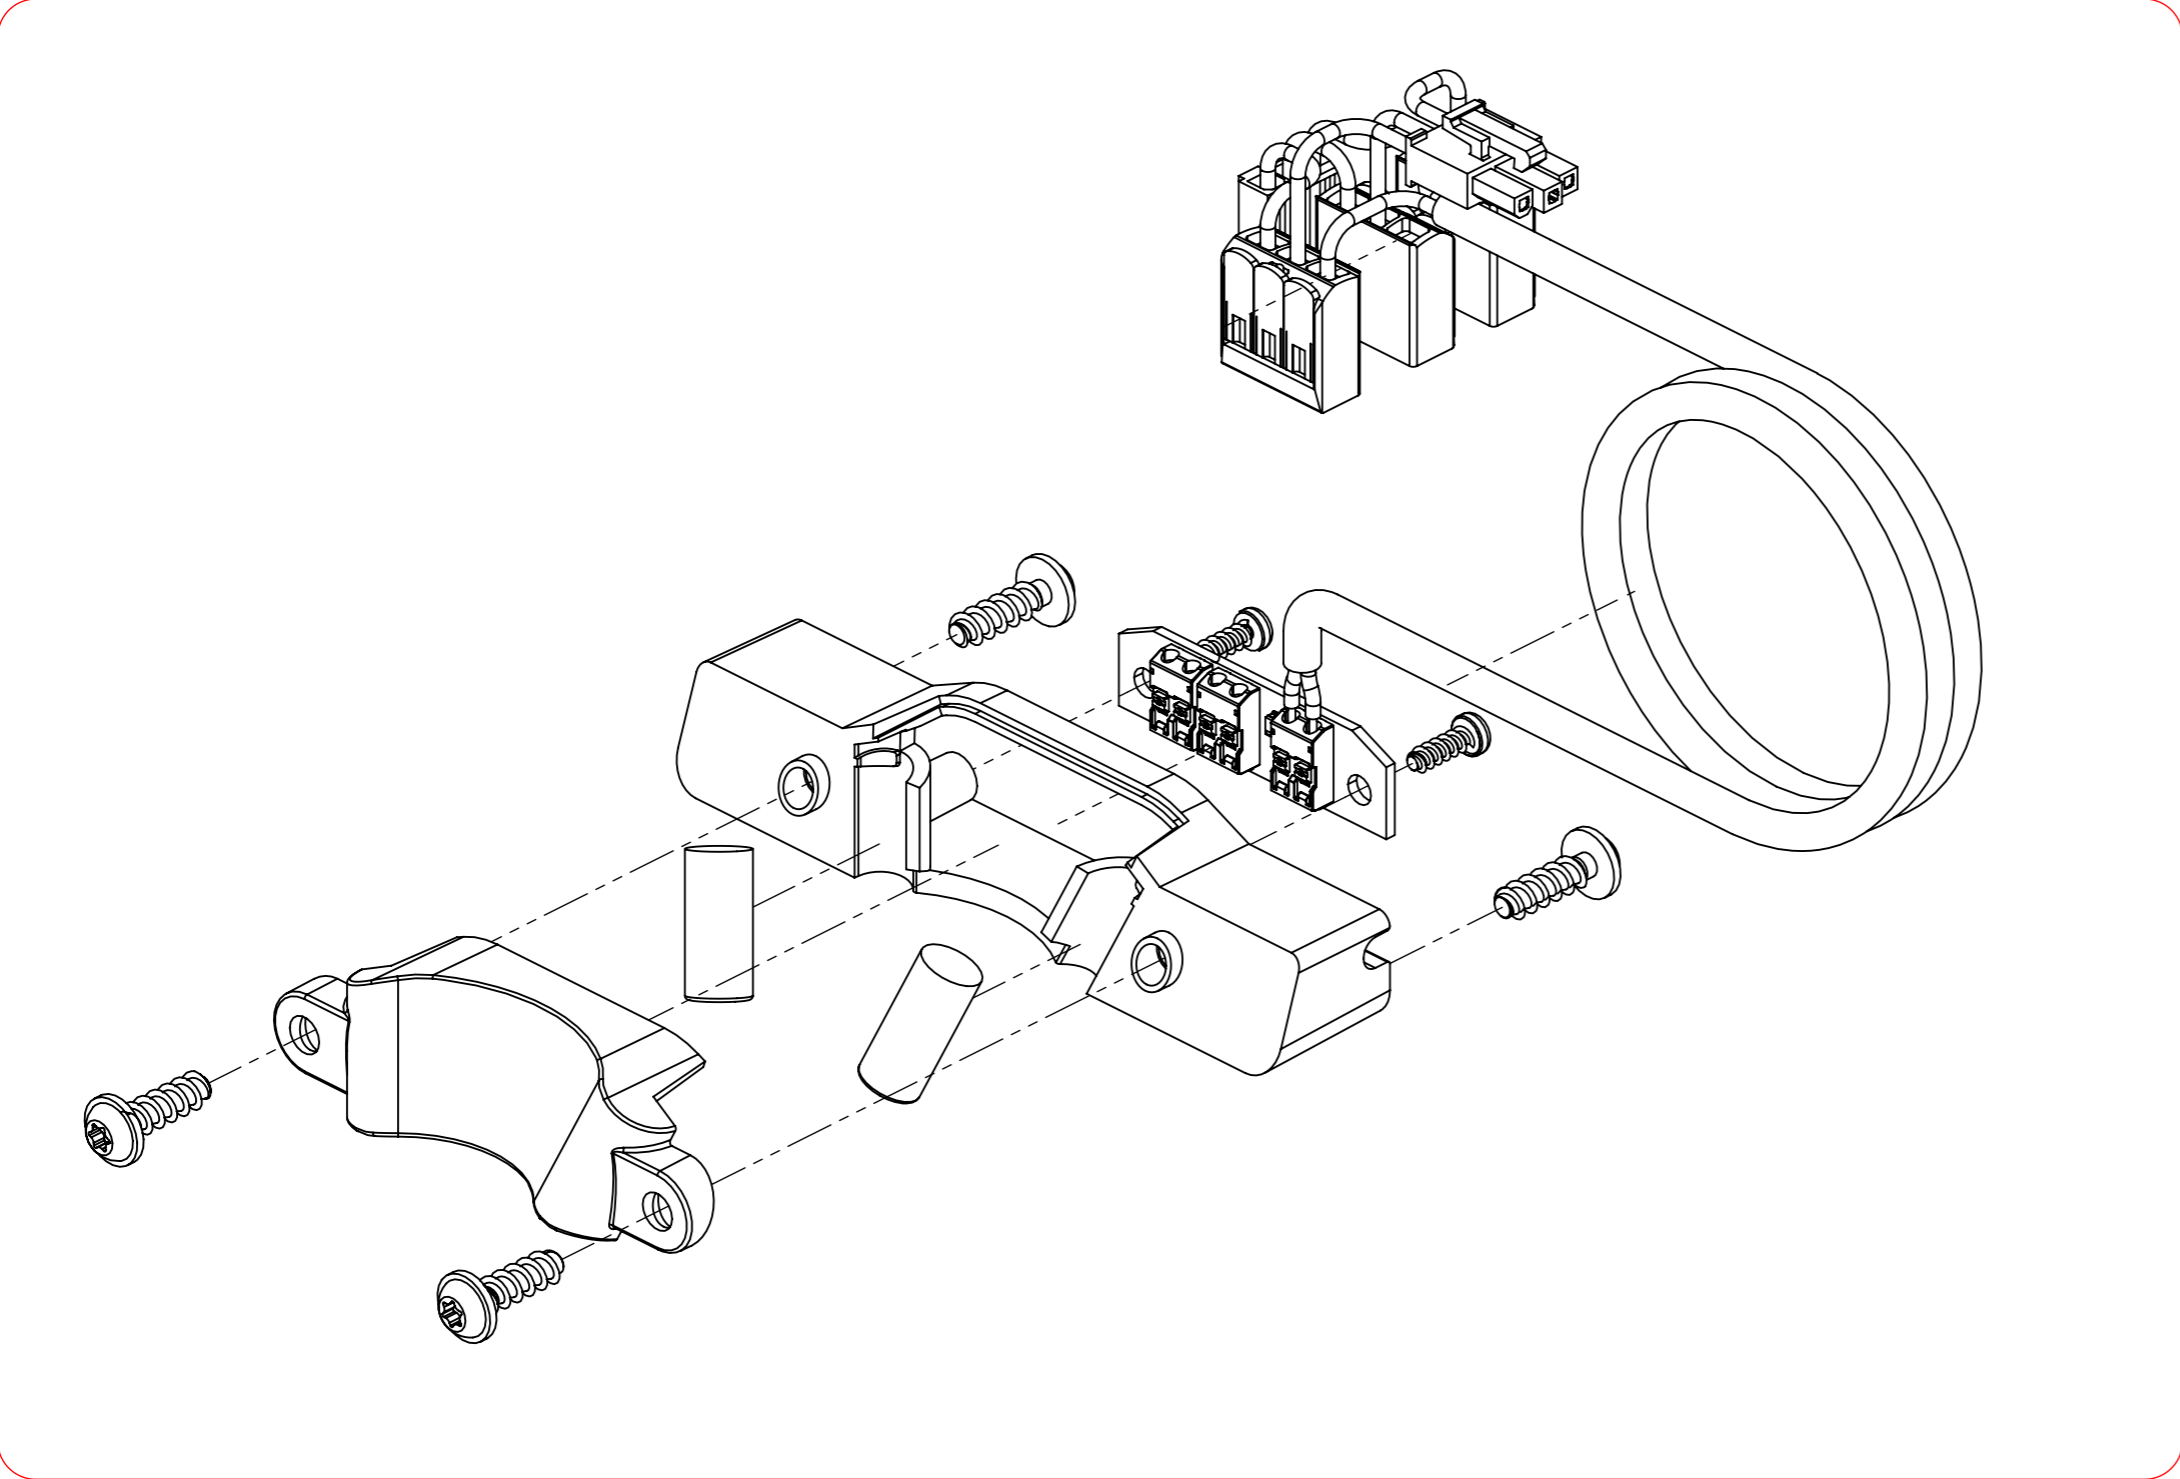

7380

Can positioning light

SPARE PARTS LIST			
ITEM	PART #	DESCRIPTION	REMARK
1	1820312-SP	CPL, HAx80