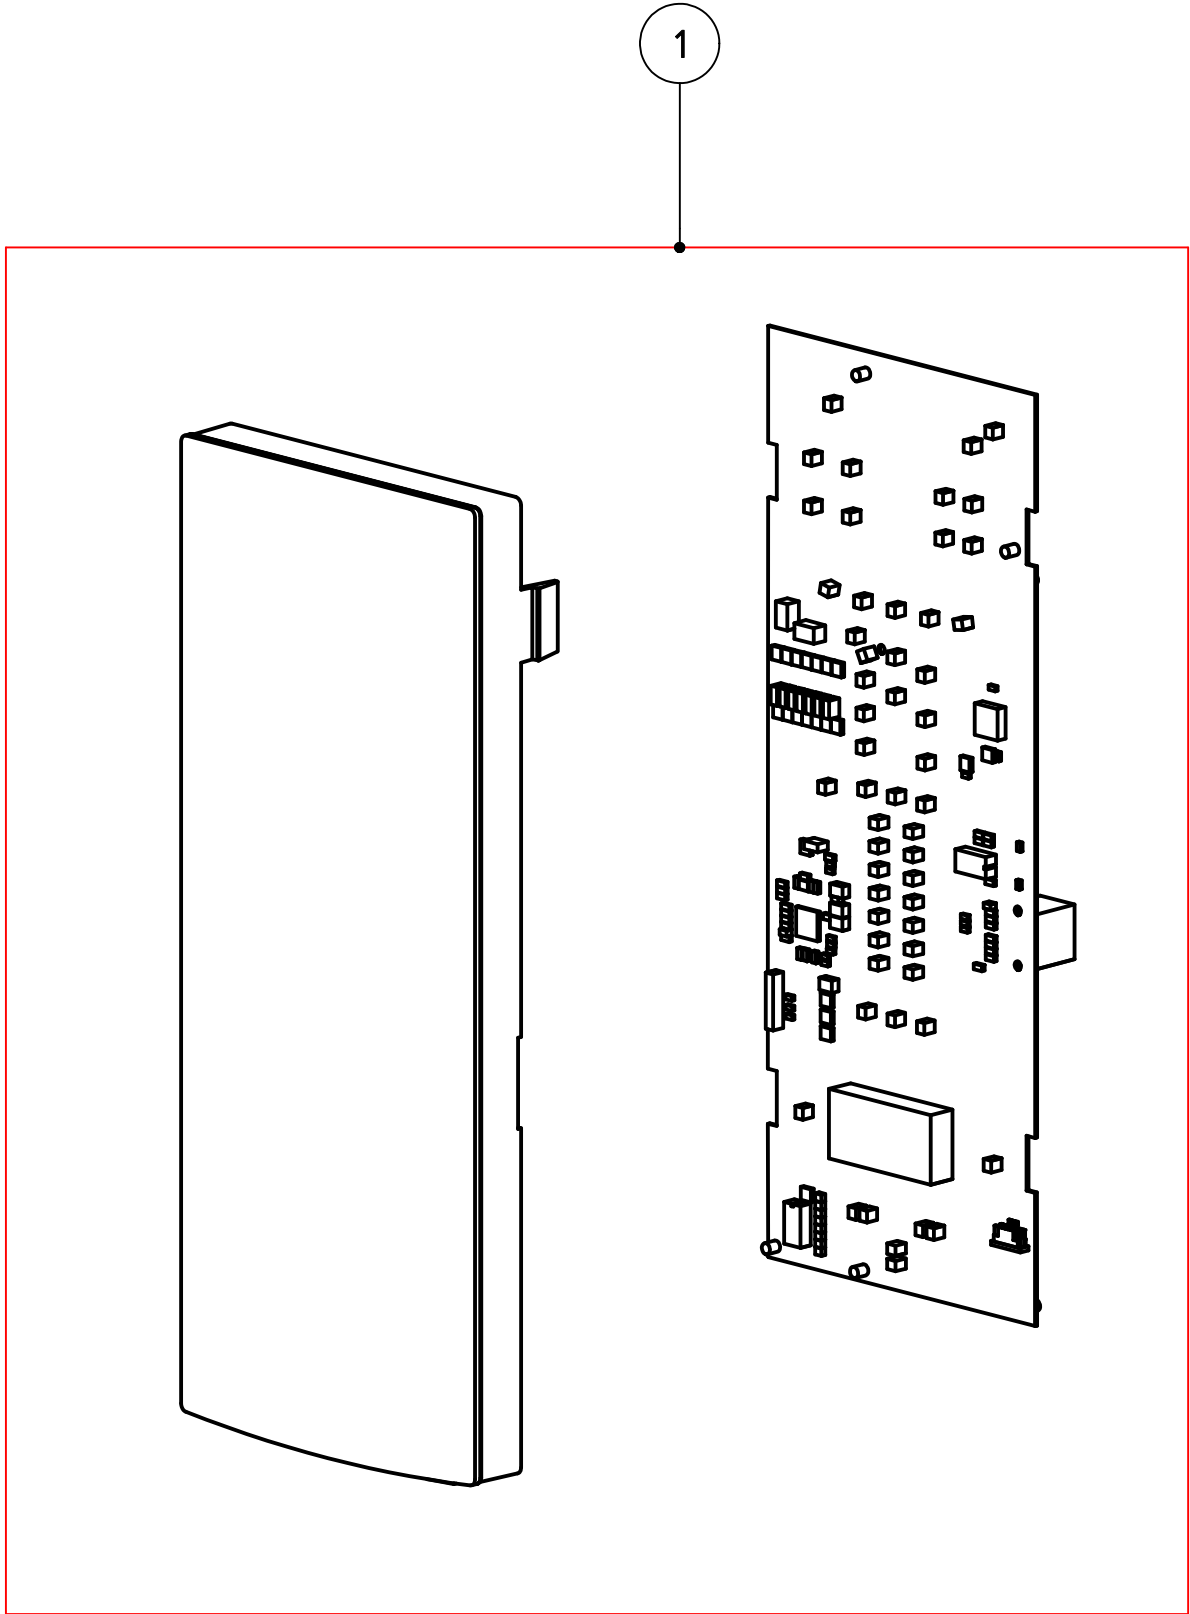

PARTS LIST			
ITEM	SPARE PART NUMBER	DESCRIPTION	REMARKS
1	1814593-D-SP	Panel,side,top,HA650,RAL7016	
2	1818275-SP	Operator display complete	Page 7305
3	1818271-SP	Door panel, RAL7016	
4		Top frame parts	Page 7301
5		Top panels	Page 7302
6		Back panel	Page 7304
8	1814594-SP	panel,bot.RL,HA650	
9	1864480-SP	Step,HA	

7301

Top frame parts

PARTS LIST			
ITEM	SPARE PART NUMBER	DESCRIPTION	REMARKS
1		Frame	Page 7310
2	1862332-SP	Latch,slide,40-525, 2 pcs	
3		Mechanica	Page 7320

7302 Top panel

PARTS LIST			
ITEM	SPARE PART NUMBER	DESCRIPTION	REMARKS
2	1864203-SP	Gas-spring,100N,023689	

7304

Back panel

PARTS LIST			
ITEM	SPARE PART NUMBER	DESCRIPTION	REMARKS
1	1862860-SP	Quad,panel,latche	
2	1111010-SP	Key,triangle	

7305-B Operator display 1820239-SP

PARTS LIST				
ITEM	PART NUMBER	DESCRIPTION	REMARKS	QTY
1	1820239-SP	Operator,Display,Module,V2		1