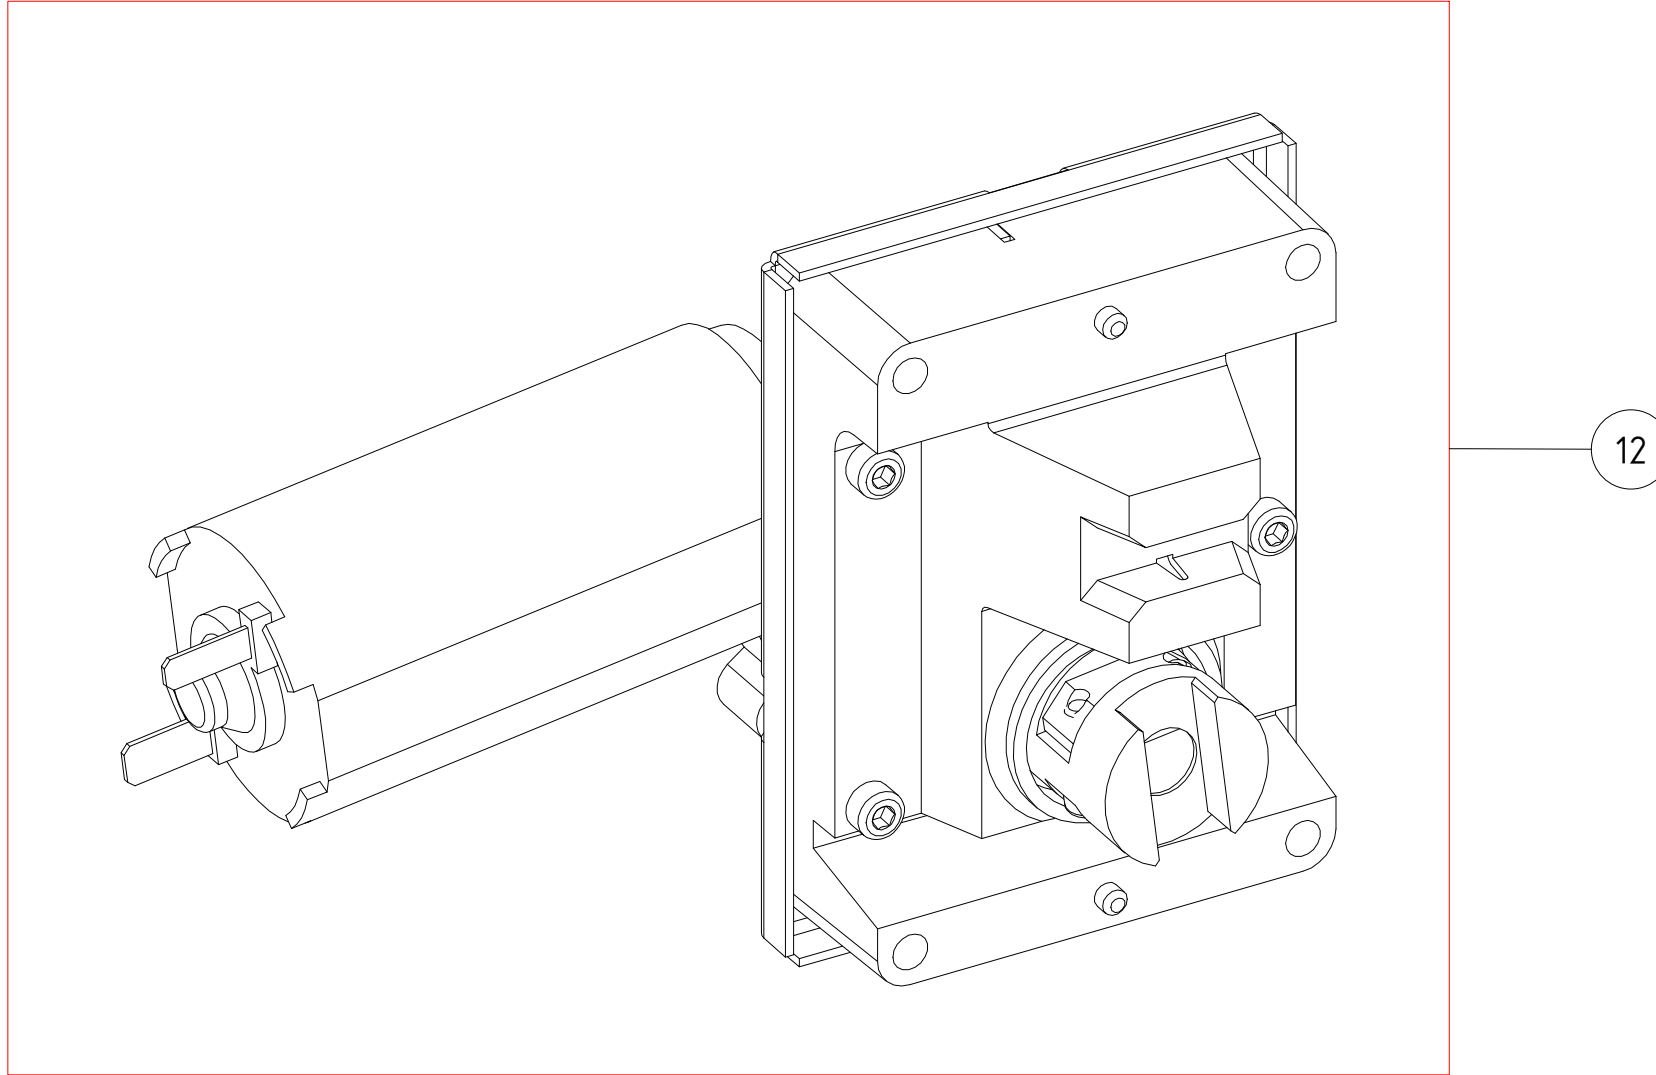

7322

Valve motor unit 1819175 -SP

PARTS LIST			
ITEM	SPARE PART NUMBER	DESCRIPTION	REMARKS
12	1819175-SP	Valve unit complete (set 1pc)