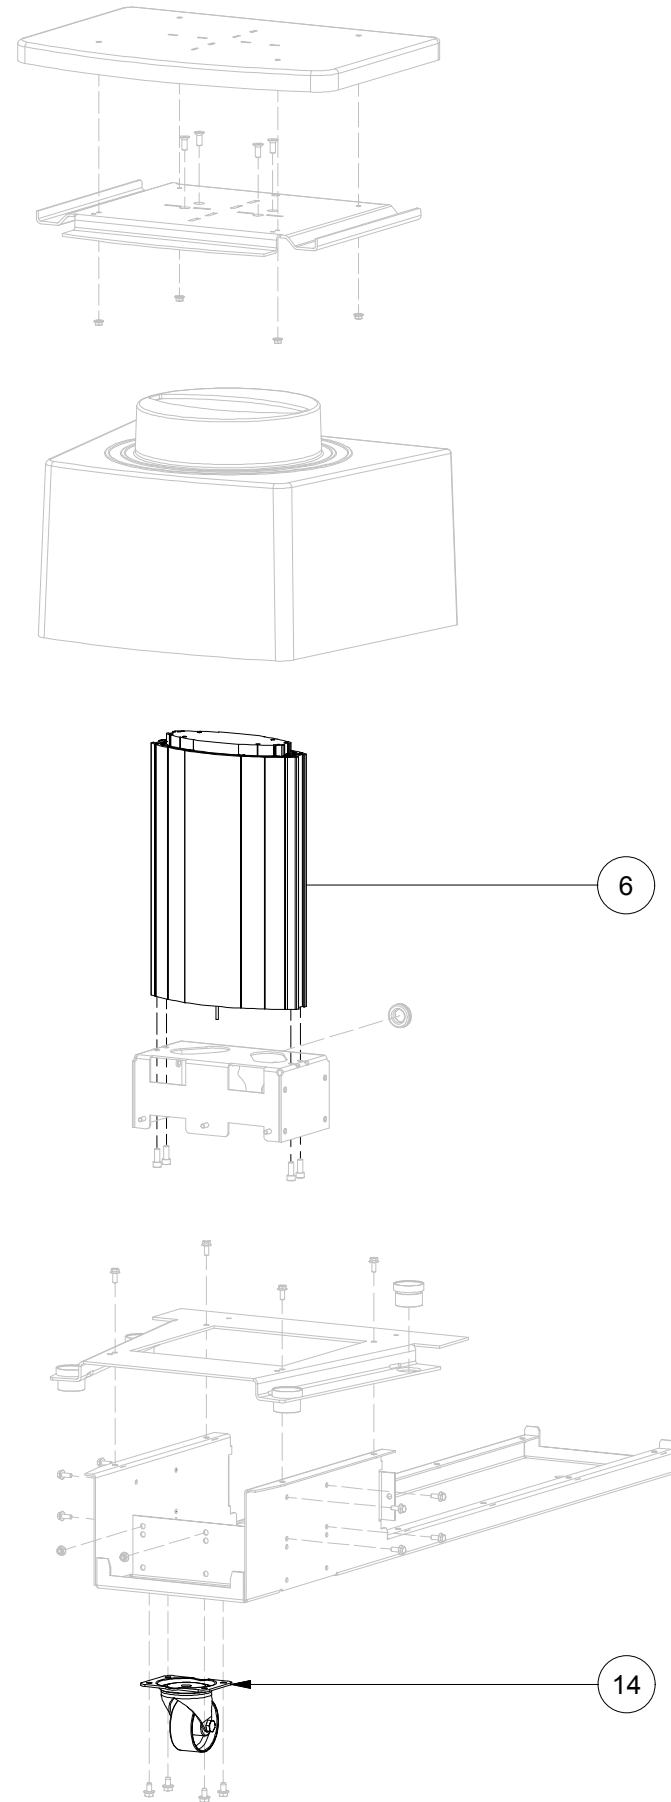

PARTS LIST			
ITEM	SPARE PART NUMBER	DESCRIPTION	REMARKS
1	1814593-D-SP	Panel,side,top,HA650,RAL7016	
2	1818275-SP	Operator display complete	Page 7305
3	1818271-SP	Door panel, RAL7016	
4		Top frame parts	Page 7301
5		Top panels	Page 7302
6		Back panel	Page 7304
8	1814594-SP	panel,bot.RL,HA650	
9	1864480-SP	Step,HA	

7301

Top frame parts

PARTS LIST			
ITEM	SPARE PART NUMBER	DESCRIPTION	REMARKS
1		Frame	Page 7310
2	1862332-SP	Latch,slide,40-525, 2 pcs	
3		Mechanica	Page 7320

7302 Top panel

PARTS LIST			
ITEM	SPARE PART NUMBER	DESCRIPTION	REMARKS
2	1864203-SP	Gas-spring,100N,023689	

7304

Back panel

PARTS LIST			
ITEM	SPARE PART NUMBER	DESCRIPTION	REMARKS
1	1862860-SP	Quad,panel,latche	
2	1111010-SP	Key,triangle	

7305-B Operator display 1820239-SP

PARTS LIST				
ITEM	PART NUMBER	DESCRIPTION	REMARKS	QTY
1	1820239-SP	Operator,Display,Module,V2		1

7313

Can table

PARTS LIST			
ITEM	SPARE PART NUMBER	DESCRIPTION	REMARKS
6	1865600-SP	Actuator cantable+ screws	
14	1110340-SP	Wheel,swiveling,set 4 pcs	

PARTS LIST			
ITEM	SPARE PART NUMBER	DESCRIPTION	REMARKS
1		Emergency switch	Page 7323
3		Gripper, spindle	Page 7321-A
4	1818434-SP	Controlboard, v5	
6	1170078-SP	Switch, up/down, single, 6A, 250V	
10	1818698-SP	Wheel, asymmetric, 35mm (set 4 pcs)	
12	1818497-SP	Bearings, turntable (set 1 pc)	
13	1812528-SP	Switch, D2D 1100	
15	1819175-SP	Valve unit compl. NGH (set 1 pc)	