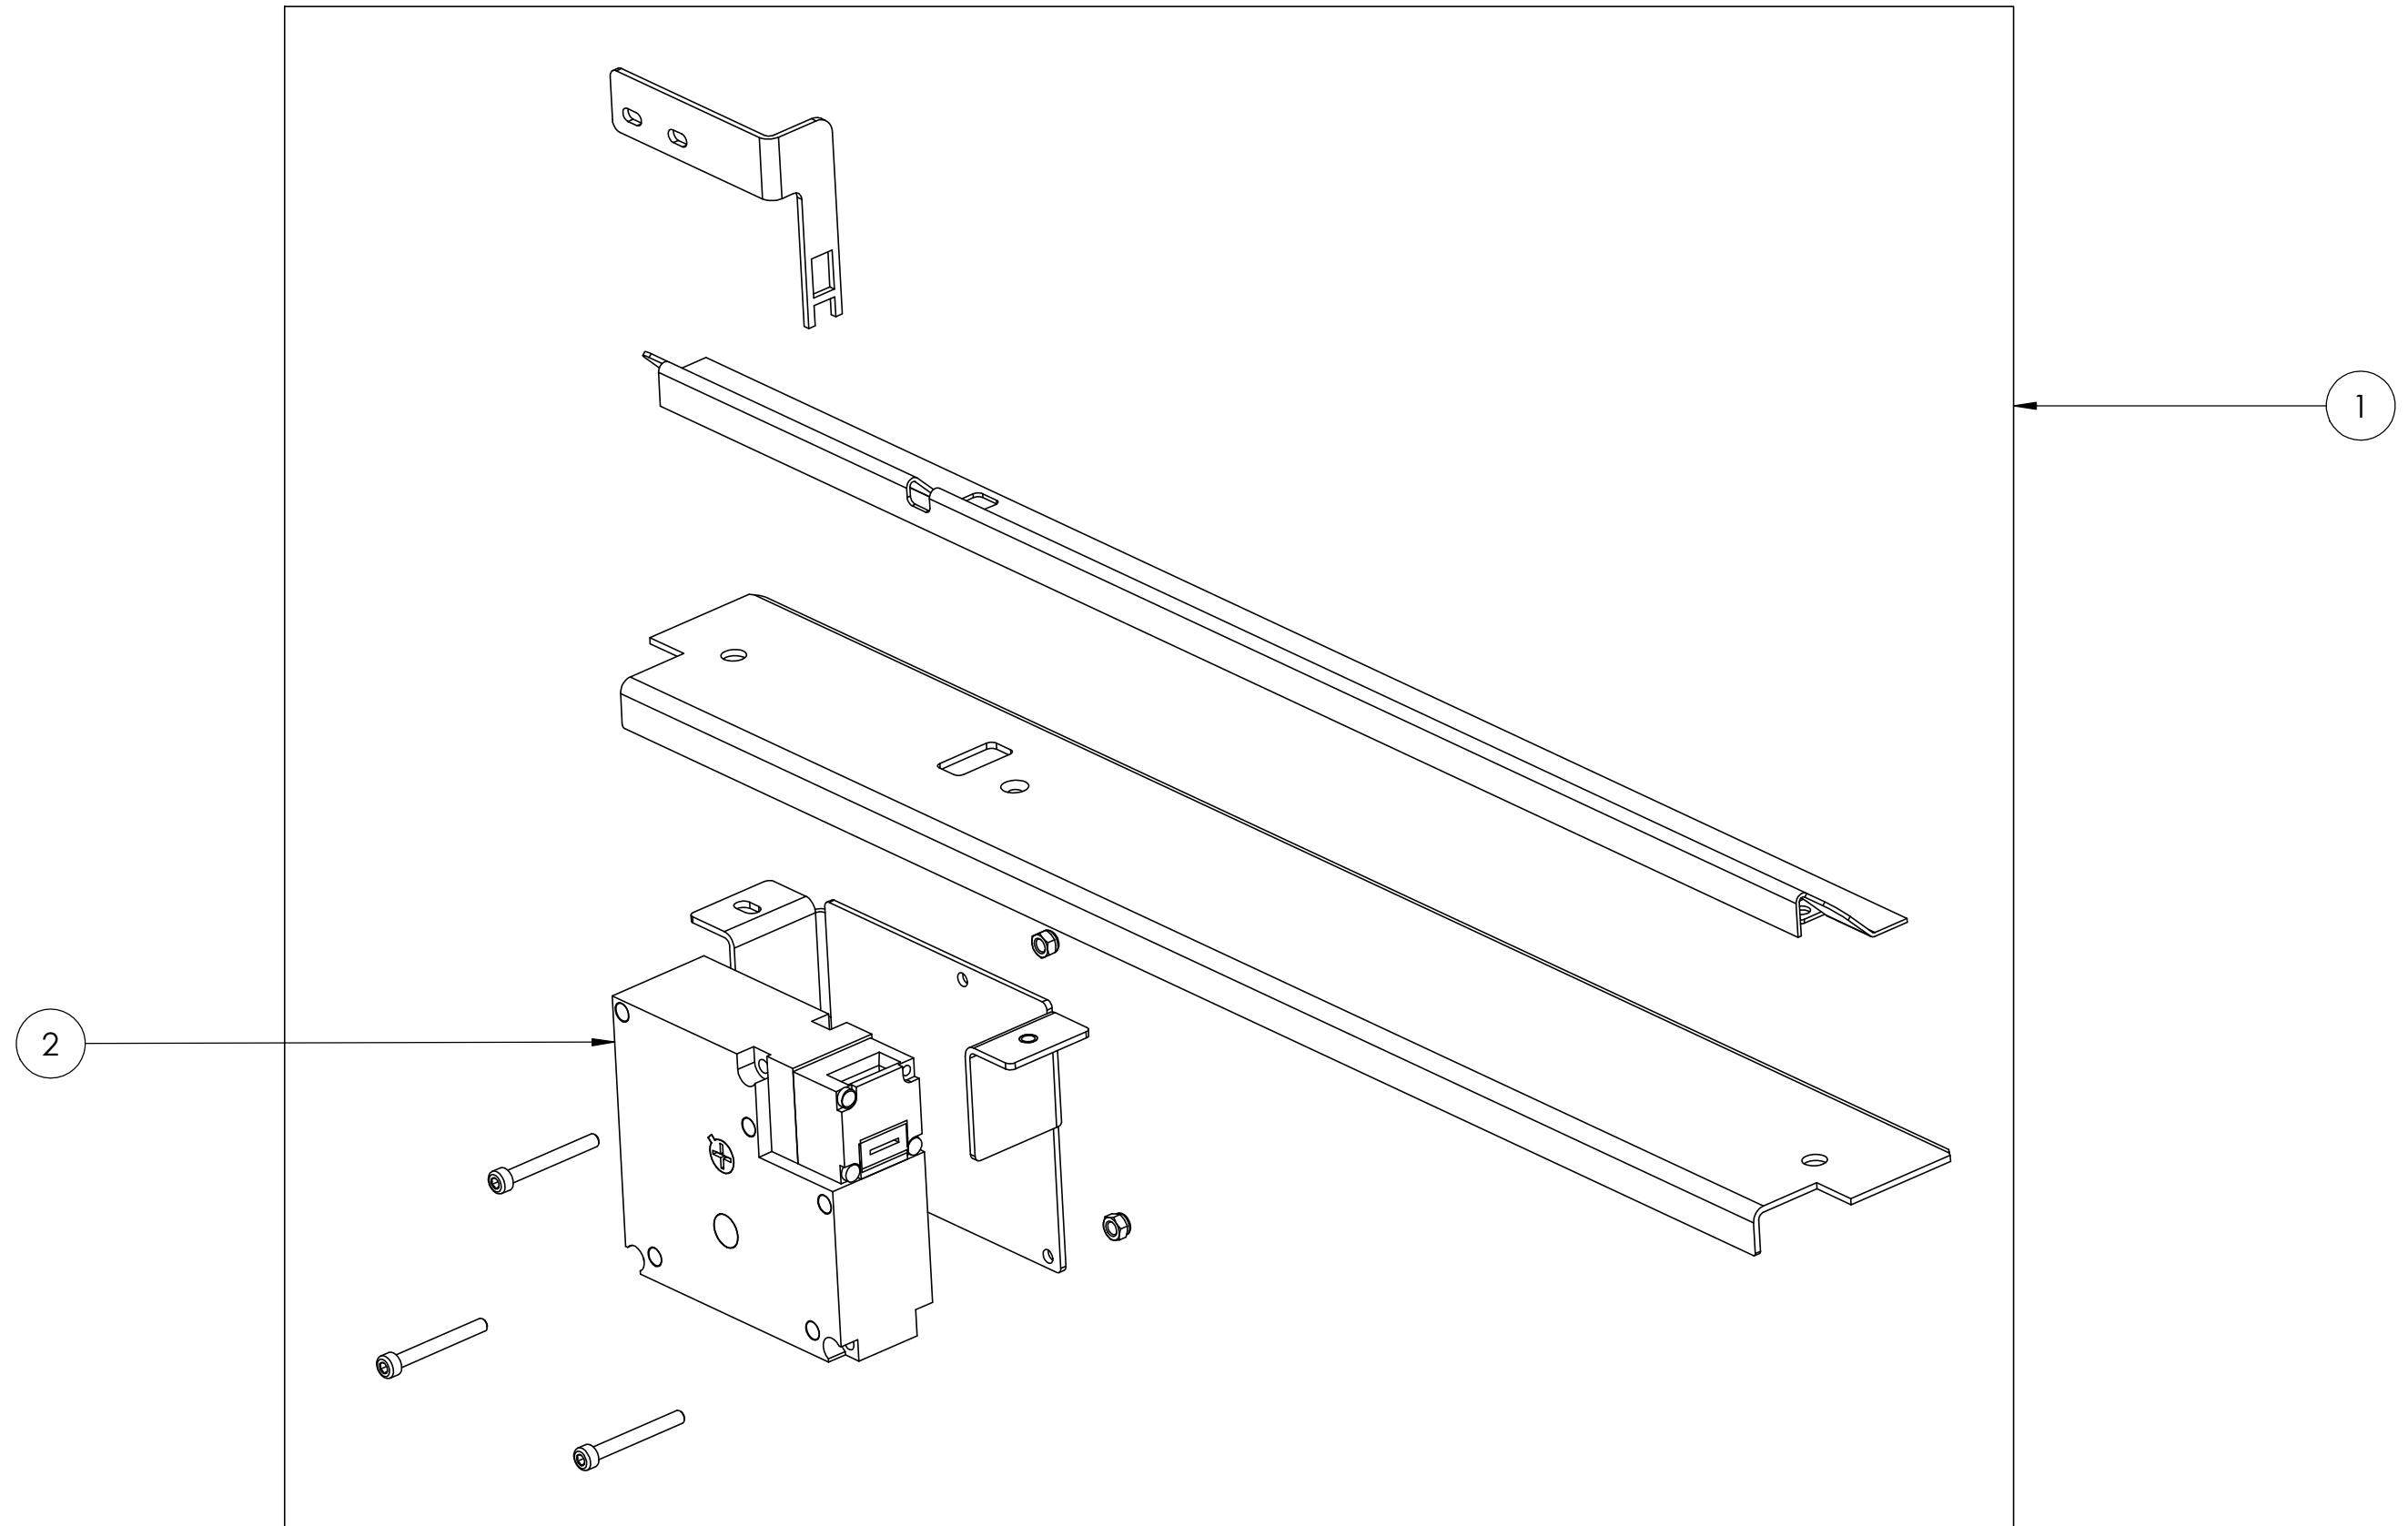

6850 DOOR LOCK

PARTS LIST				
ITEM	PART #	DESCRIPTION	REMARKS	QTY
1	1865571-SP	Doorlock,retrofit kit,GA350		1
2	1865563-SP	Doorlock	From 11/10/2016	1