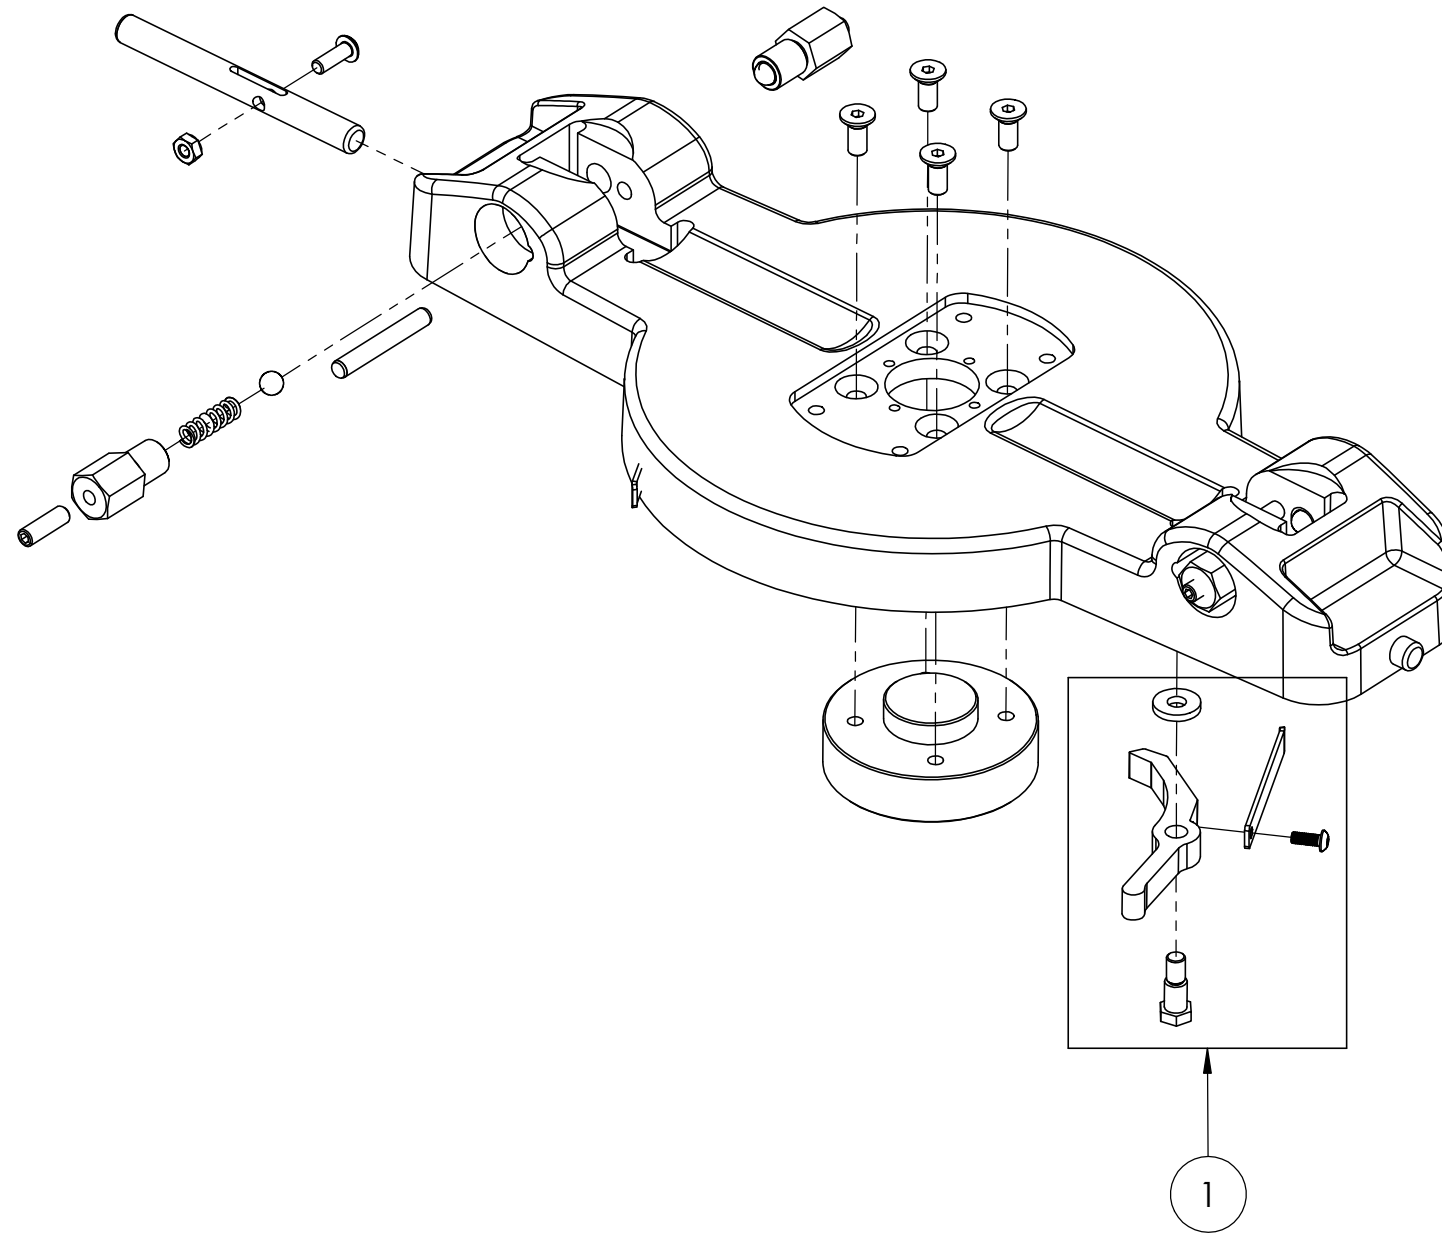

6813 EXTRACTABLE JAW ASSEMBLY

PARTS LIST			
ITEM	PART #	DESCRIPTION	REMARKS
1	1865425-SP	LOWER PLATE	
2	1865205-SP	CLAMPING DISC SHAFT - BOTTOM JAW SET	
3	1865184-SP	EXTRACTABLE BLOCK	
4	1865231-SP	EXTRACTABLE RAIL, 2 PCS	
5	1865177-SP	LEAD SCREW NUT RH, SET	
6	1865206-SP	EXTRACTABLE HANDLE	
7	1865188-SP	EXTRACTABLE HANDLE, SET	
8	1865190-SP	PLUNGER SET	

6814 GUIDE BAR ASSEMBLY

PARTS LIST				
ITEM	PART #	DESCRIPTION	REMARKS	QTY
1	1865182-SP	GEAR COVER		1
2	1865789-SP	Splined shaft & pulley		1

6815-A SPINDLE HOUSING ASSEMBLY

Up to 03-03-2016

PARTS LIST			
ITEM	PART #	DESCRIPTION	REMARKS
1	1865229-SP	BEARING,2 PCS	Up to 03-03-2016
2	1865195-SP	MAIN SPINDLE,SET	Up to 03-03-2016
3	1818436-SP	BEVELGEAR & PINION	Up to 03/03/2016

6815-B SPINDLE HOUSING ASSEMBLY

From 03-03-2016

PARTS LIST				
ITEM	PART #	DESCRIPTION	REMARK	QTY
1	1818364-SP	MAIN SPINDLE,SET	From 03-03-2016	1
2	1818378-SP	BEARING SET	From 03-03-2016	1
3	1818427-SP	BEVELGEAR	From 03-03-2016	1

6816 CLAMP DRIVE ASSEMBLY

PARTS LIST			
ITEM	PART #	DESCRIPTION	REMARKS
1	1865152-SP	LOCKING RATCHET	
2	1865233-SP	CLAMPING BELT	

6818 MANUAL CLAMPING ASSEMBLY

PARTS LIST				
ITEM	PART #	DESCRIPTION	REMARKS	QTY
1	1865601-SP	Locking pawl, 10 sets		1