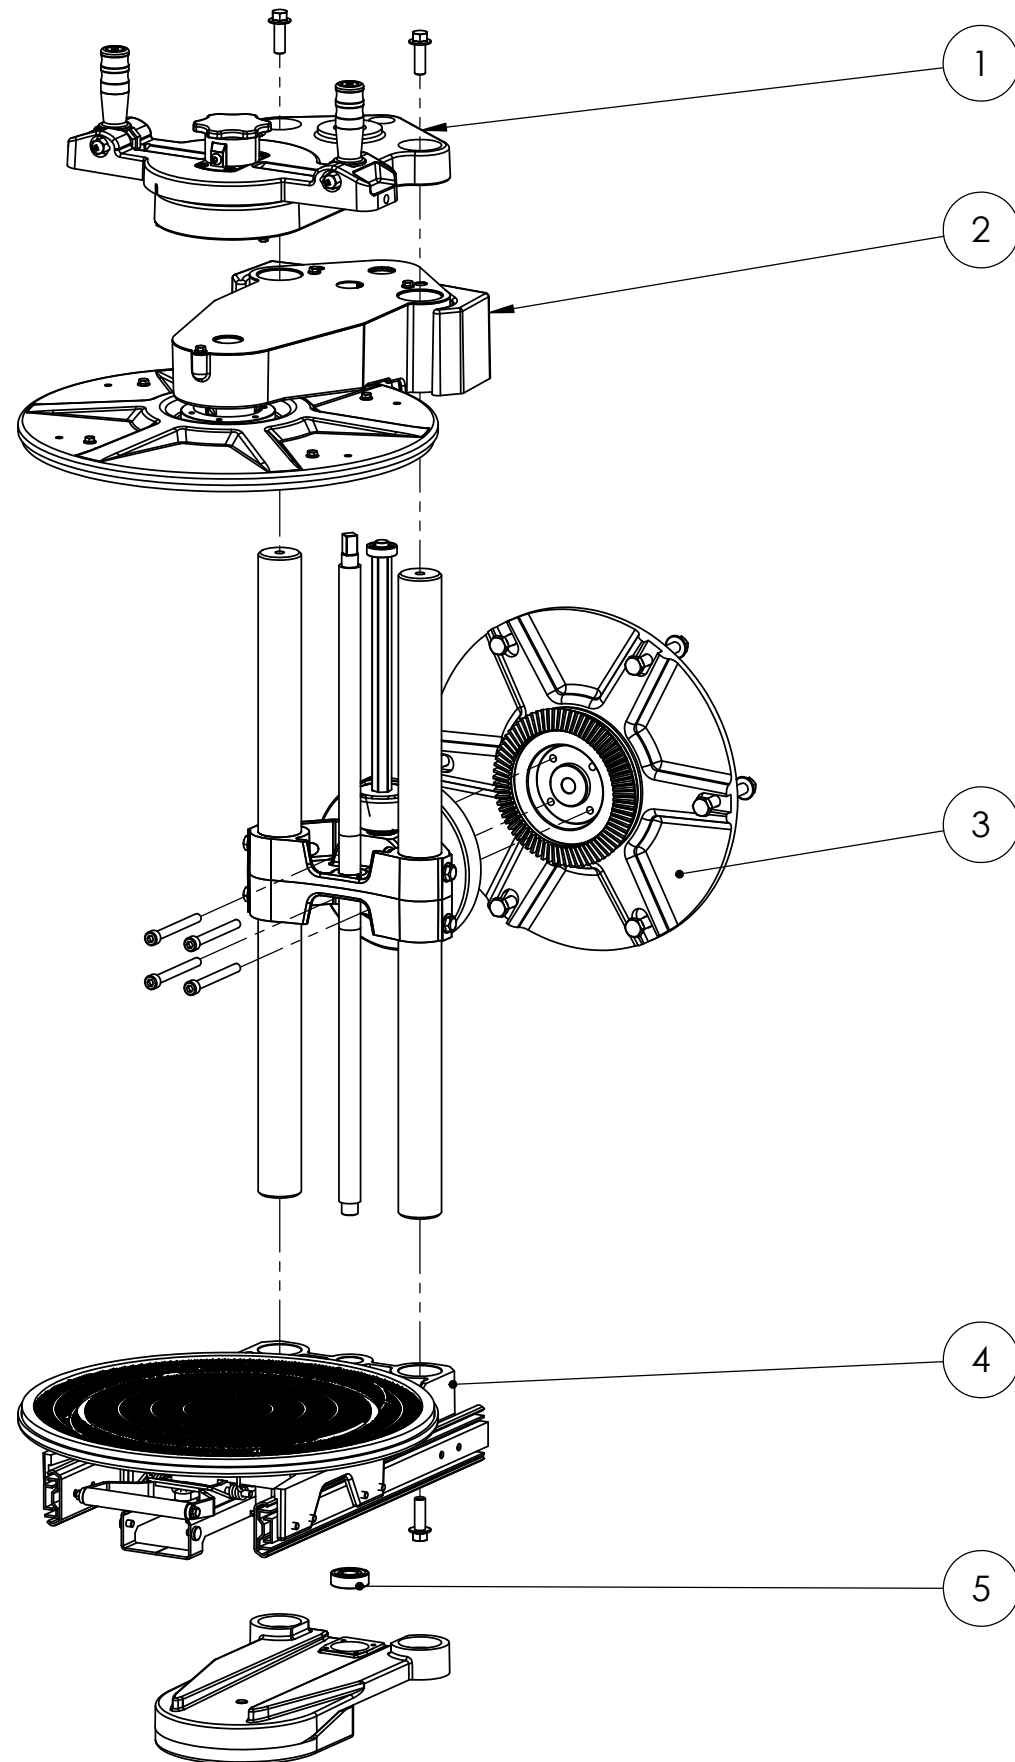

6810 CRADLE & SPINDLE HOUSING

PARTS LIST			
ITEM	PART #	DESCRIPTION	REMARKS
1		MANUAL CLAMPING ASSEMBLY	PAGE 6812
2		TOP JAW ASSEMBLY	PAGE 6811
3		SPINDLE HOUSING ASSEMBLY	PAGE 6815
4		EXTRACTABLE JAW ASSEMBLY	PAGE 6813
5	1865228-SP	BEARING,6202 2RS