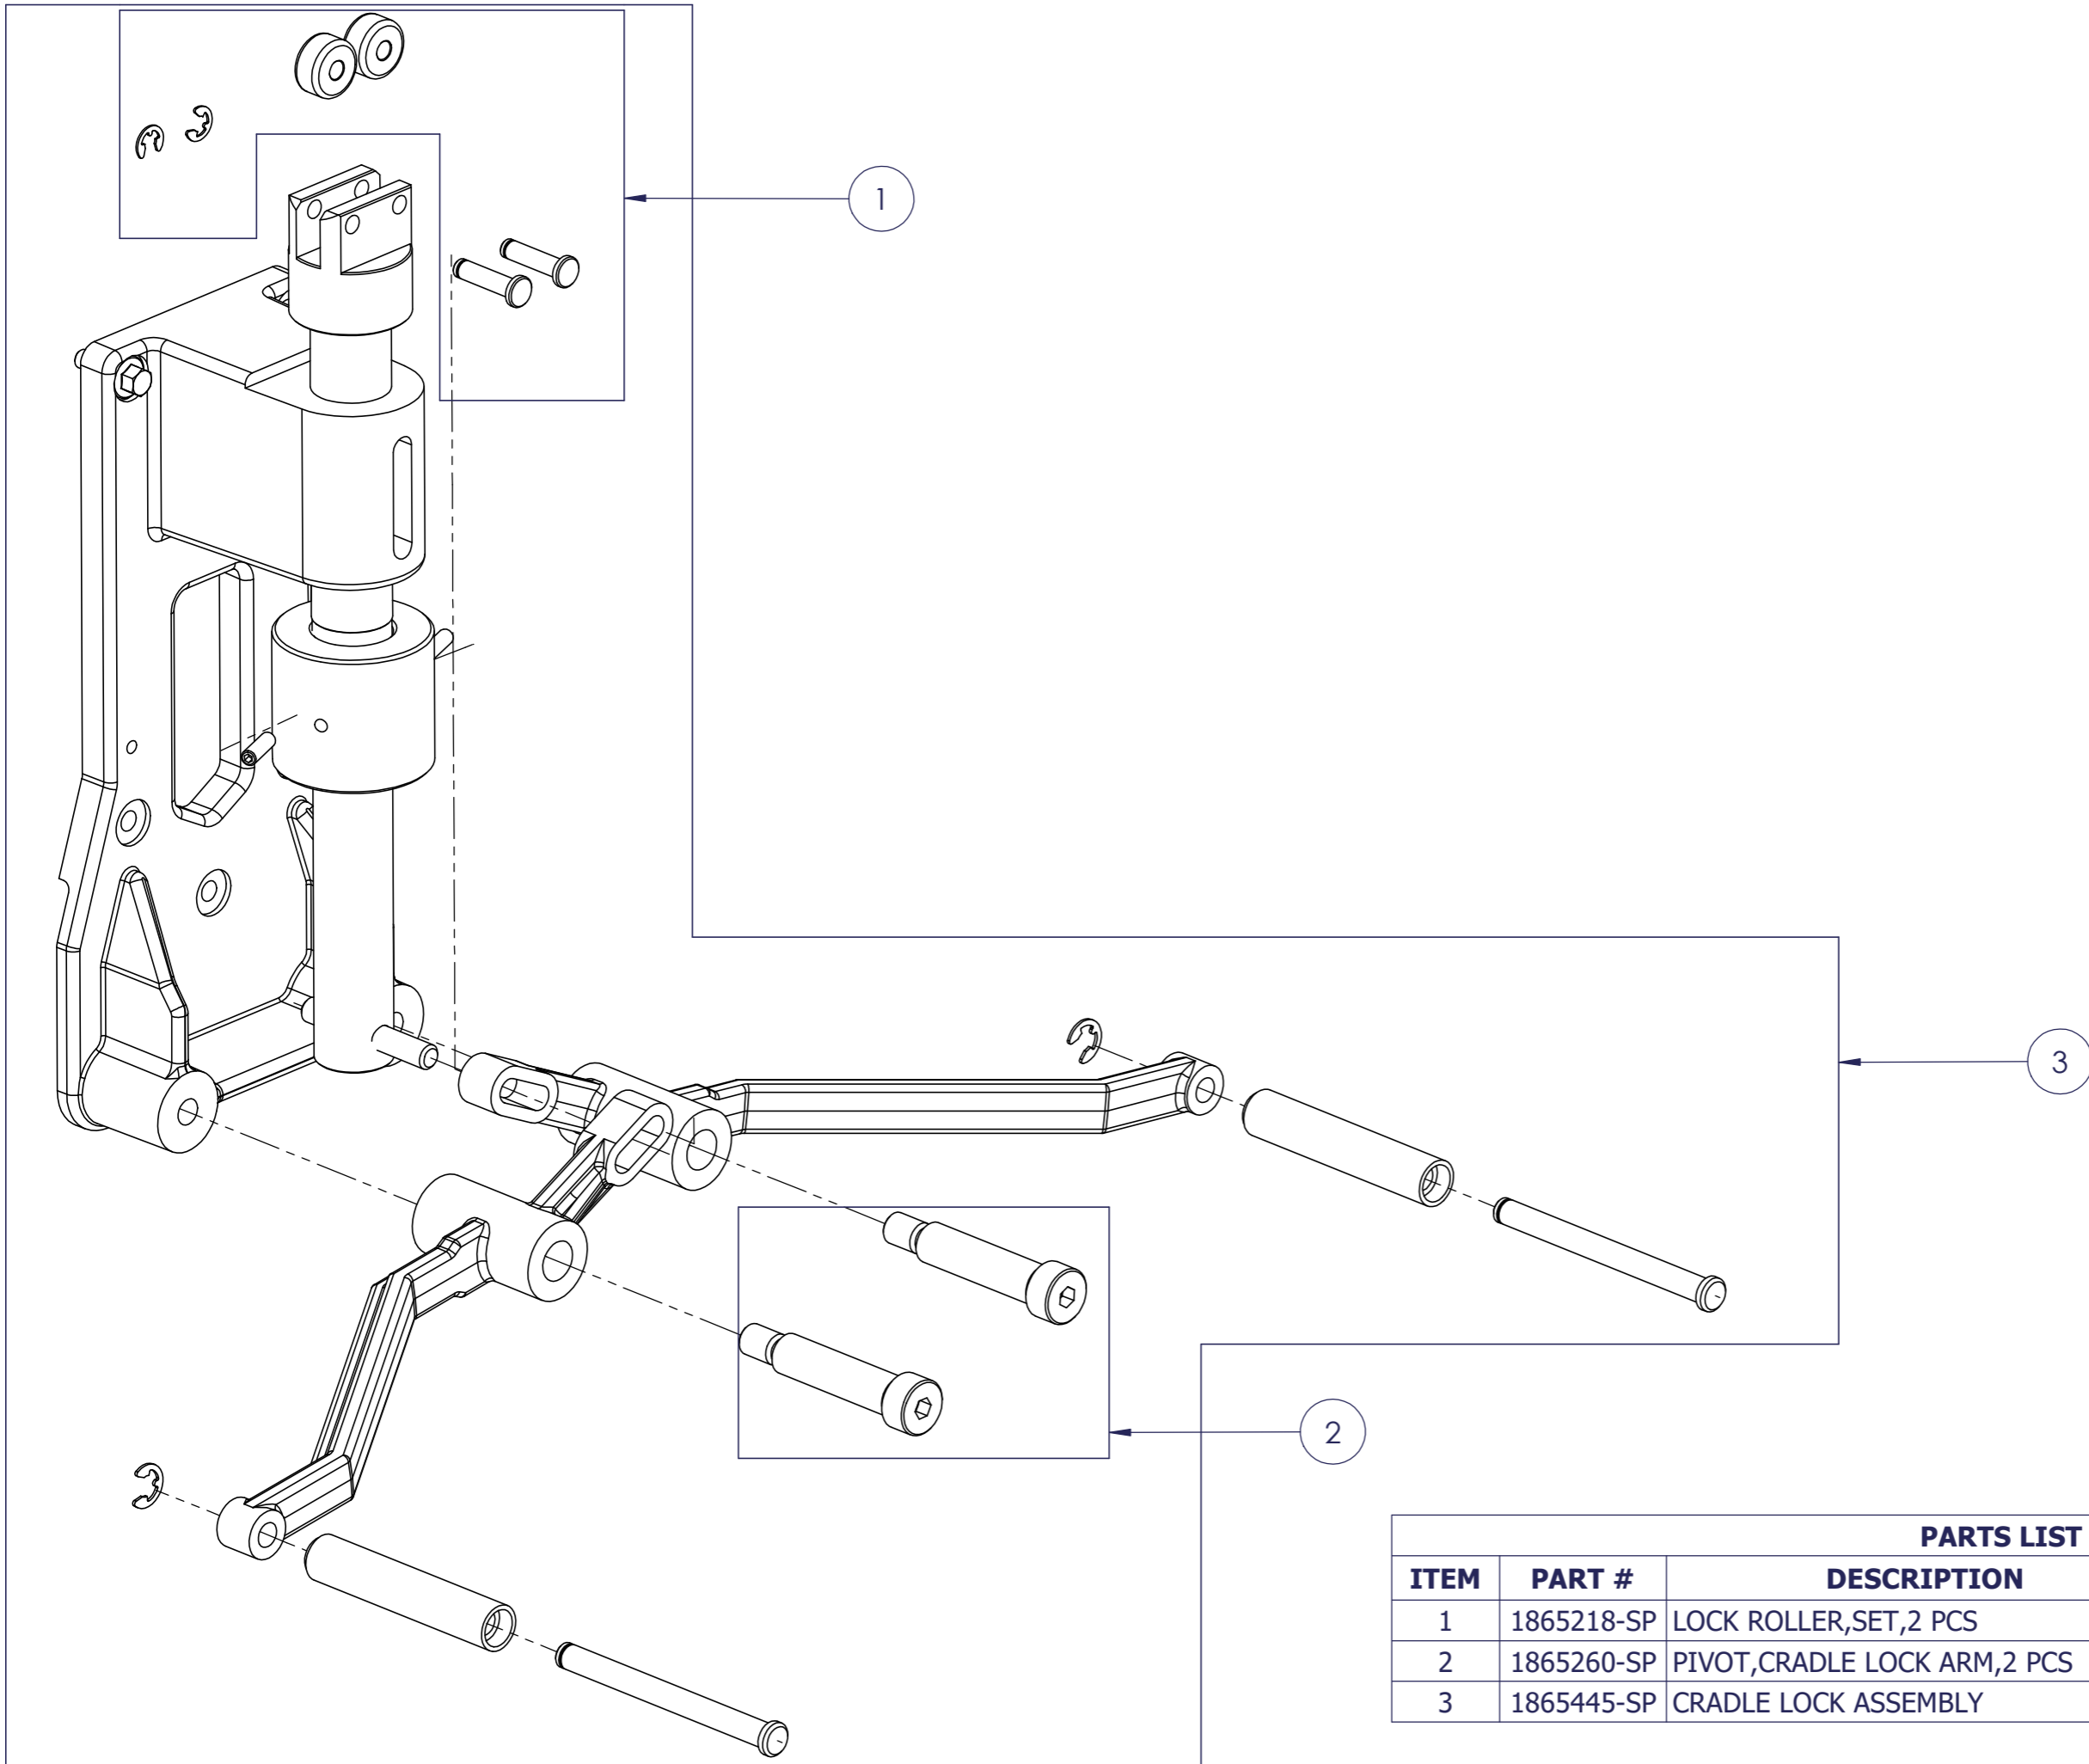

6813 EXTRACTABLE JAW ASSEMBLY

PARTS LIST			
ITEM	PART #	DESCRIPTION	REMARKS
1	1865425-SP	LOWER PLATE	
2	1865205-SP	CLAMPING DISC SHAFT - BOTTOM JAW SET	
3	1865184-SP	EXTRACTABLE BLOCK	
4	1865231-SP	EXTRACTABLE RAIL, 2 PCS	
5	1865177-SP	LEAD SCREW NUT RH, SET	
6	1865206-SP	EXTRACTABLE HANDLE	
7	1865188-SP	EXTRACTABLE HANDLE, SET	
8	1865190-SP	PLUNGER SET	

6816 CLAMP DRIVE ASSEMBLY

PARTS LIST			
ITEM	PART #	DESCRIPTION	REMARKS
1	1865152-SP	LOCKING RATCHET	
2	1865233-SP	CLAMPING BELT	

6818 MANUAL CLAMPING ASSEMBLY

PARTS LIST				
ITEM	PART #	DESCRIPTION	REMARKS	QTY
1	1865601-SP	Locking pawl, 10 sets		1

6820 CRADLE LOCK ASSEMBLY

PARTS LIST			
ITEM	PART #	DESCRIPTION	REMARKS
1	1865218-SP	LOCK ROLLER,SET,2 PCS	
2	1865260-SP	PIVOT,CRADLE LOCK ARM,2 PCS	
3	1865445-SP	CRADLE LOCK ASSEMBLY	

6830 ELECTRONIC PLATE ASSEMBLY

6840 CRADLE PULLEY ASSEMBLY

PARTS LIST			
ITEM	PART #	DESCRIPTION	REMARK
1	1865327-SP	BELT TENTIONER ASSEMBLY,SET	
2	1818269-SP	MOTOR PULLEY,ø36	
3	1865234-SP	Belt,PJ1930/5 760J	Up to 03/03/2016 s.n. 995306
3	1865431-SP	Belt,PJ1930/6 760J	From 03/03/2016 s.n. 995306
4	1865815-SP	Motor,750W,3phase,IE3	