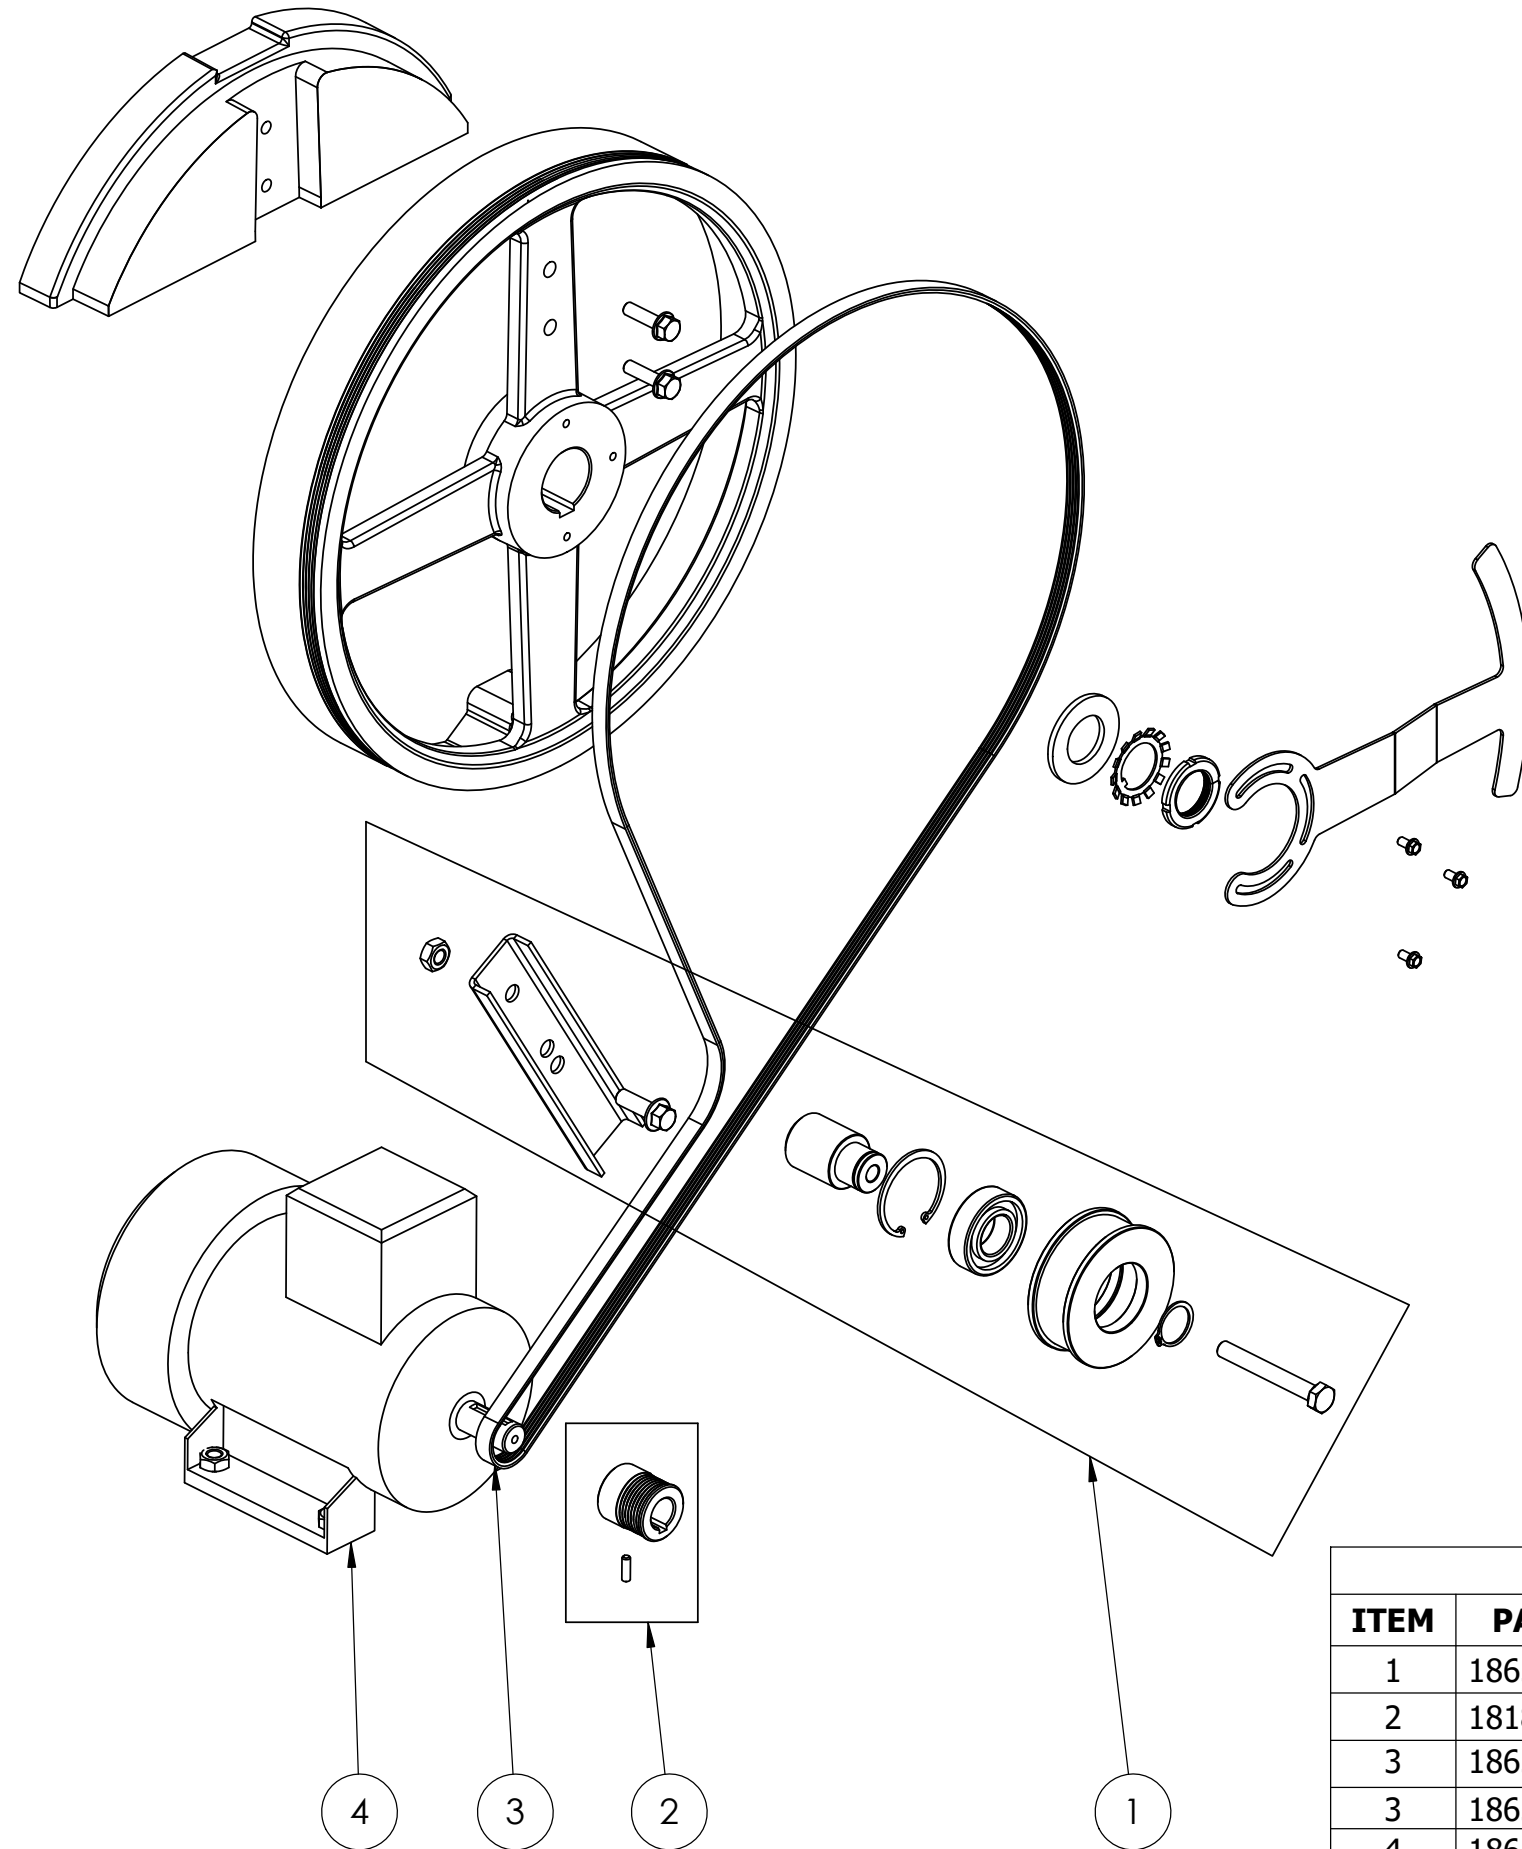

6816 CLAMP DRIVE ASSEMBLY

PARTS LIST			
ITEM	PART #	DESCRIPTION	REMARKS
1	1865152-SP	LOCKING RATCHET	
2	1865233-SP	CLAMPING BELT	

6818 MANUAL CLAMPING ASSEMBLY

PARTS LIST				
ITEM	PART #	DESCRIPTION	REMARKS	QTY
1	1865601-SP	Locking pawl, 10 sets		1

6820 CRADLE LOCK ASSEMBLY

PARTS LIST			
ITEM	PART #	DESCRIPTION	REMARKS
1	1865218-SP	LOCK ROLLER,SET,2 PCS	
2	1865260-SP	PIVOT,CRADLE LOCK ARM,2 PCS	
3	1865445-SP	CRADLE LOCK ASSEMBLY	

6830 ELECTRONIC PLATE ASSEMBLY

PARTS LIST			
ITEM	PART #	DESCRIPTION	REMARKS
1	1816897-SP	Power Supply	
2	1818155-SP	LOGIC BOARD	
3	1865400-SP	FILTER	
4	1864913-SP	Inverter 3G3MX2-AB004-E	Up to 16-03-2022
4	1865880-SP	Inverter,C200-012-00033	From 17-03-2022

6840 CRADLE PULLEY ASSEMBLY

PARTS LIST			
ITEM	PART #	DESCRIPTION	REMARK
1	1865327-SP	BELT TENTIONER ASSEMBLY,SET	
2	1818269-SP	MOTOR PULLEY,ø36	
3	1865234-SP	Belt,PJ1930/5 760J	Up to 03/03/2016 s.n. 995306
3	1865431-SP	Belt,PJ1930/6 760J	From 03/03/2016 s.n. 995306
4	1865815-SP	Motor,750W,3phase,IE3	