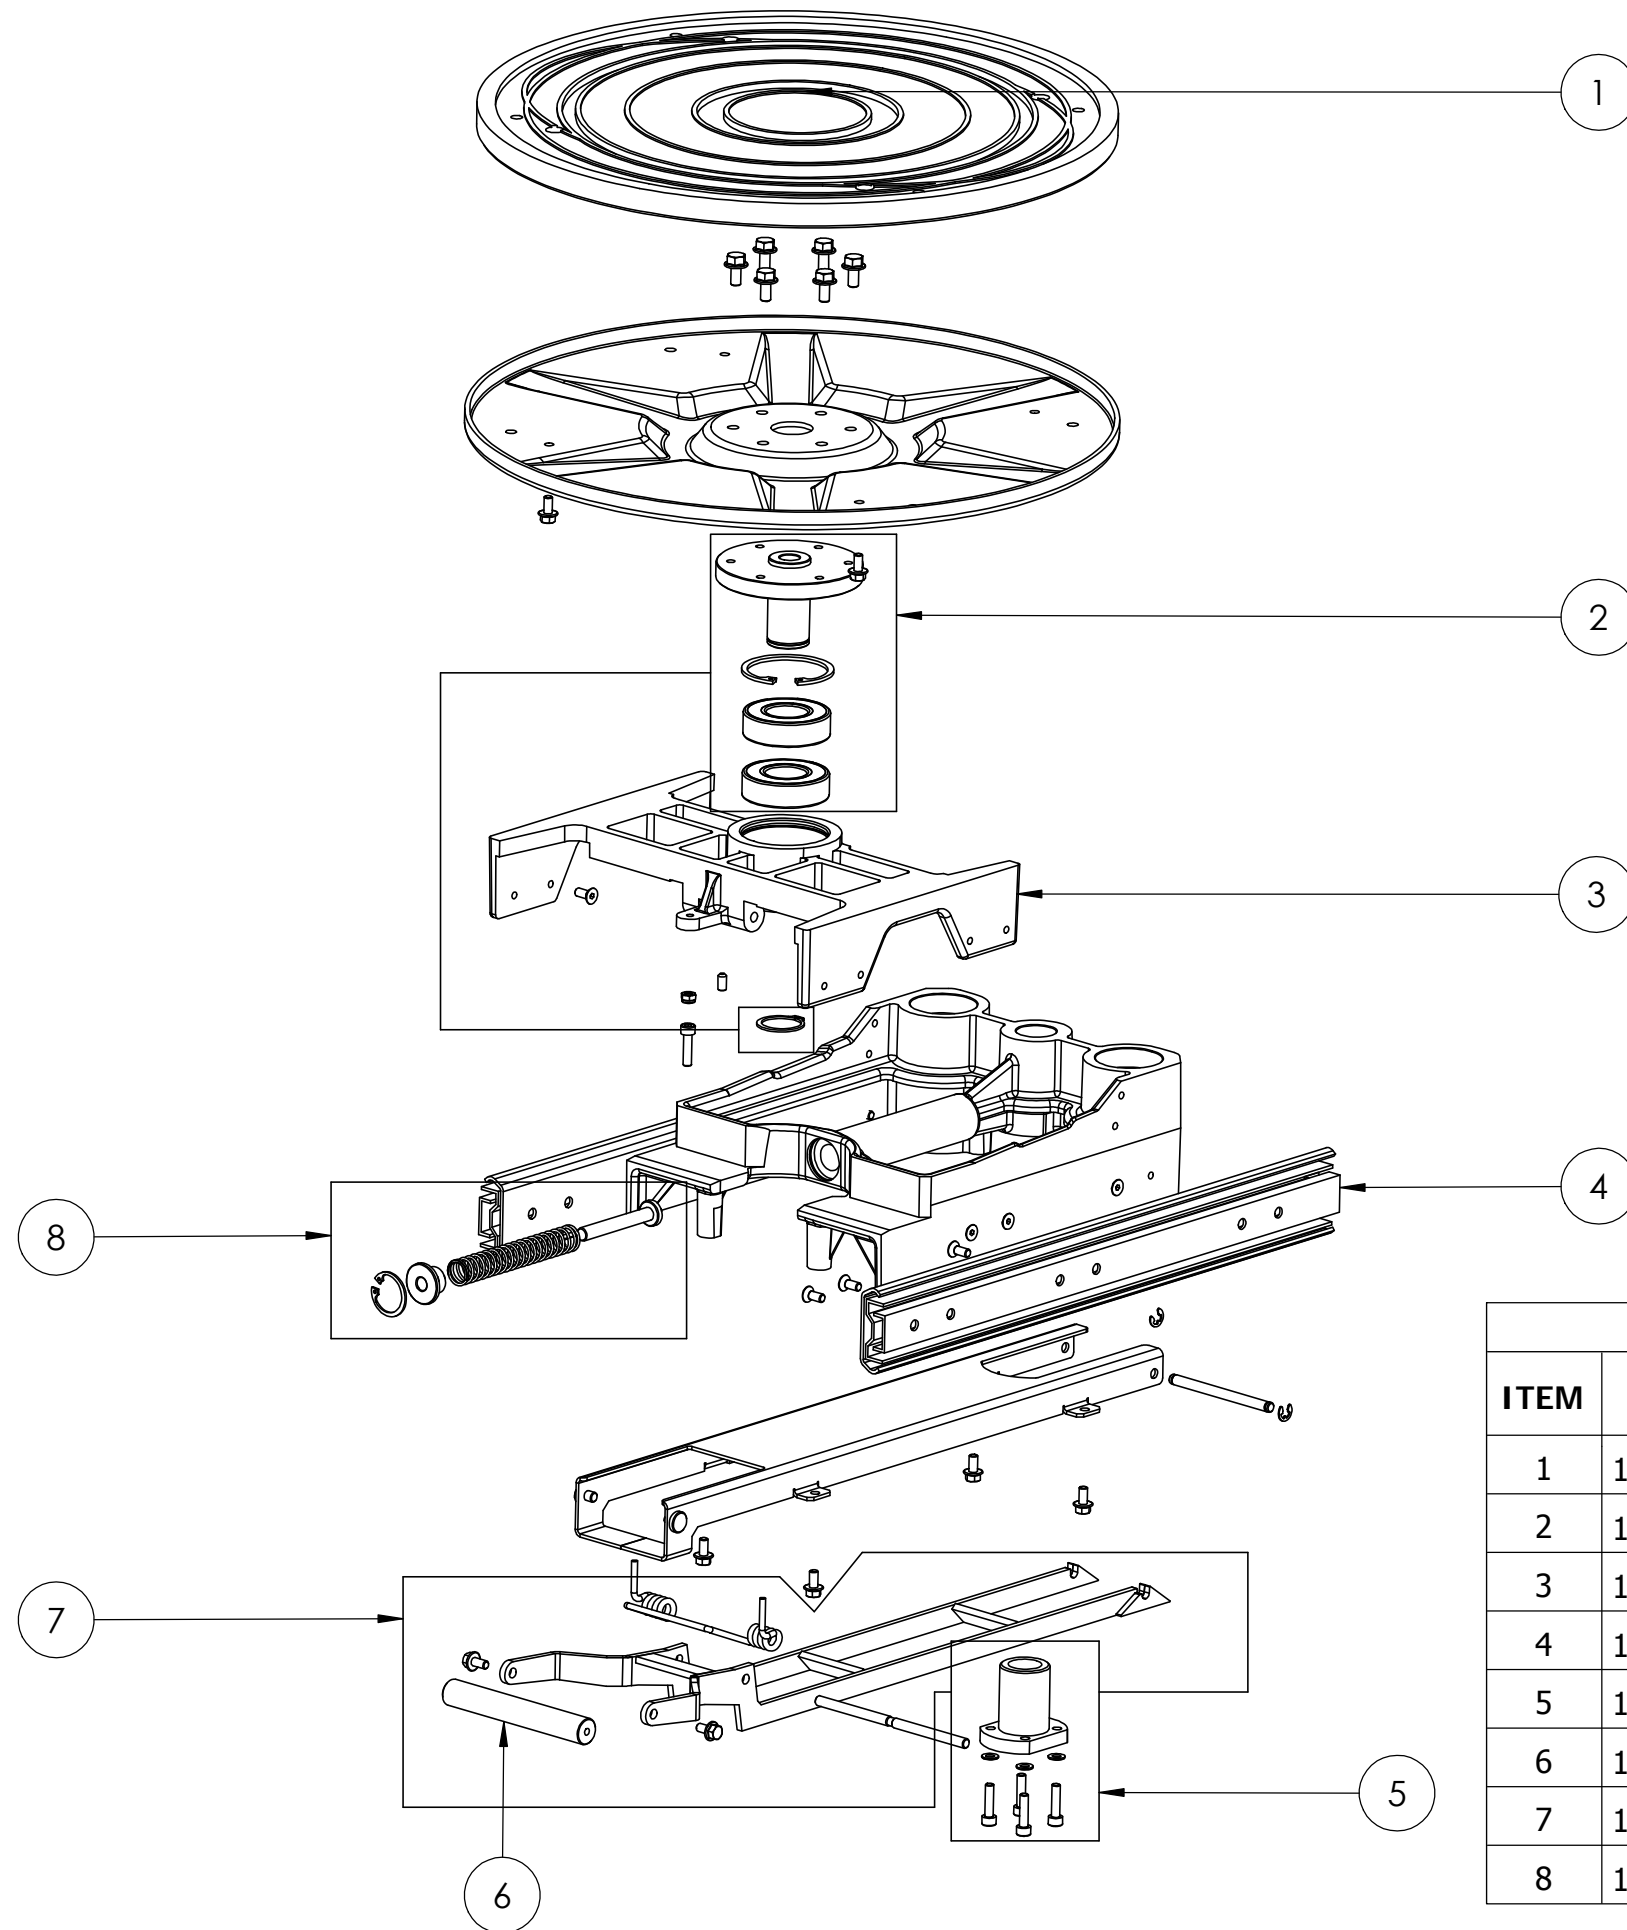

6800 GA350

DETAIL A

PARTS LIST			
ITEM	PART #	DESCRIPTION	REMARK
1	1602782-SP	FUSE,T10A,SET,10 PCS	
2		ELECTRONIC PLATE ASSEMBLY	PAGE 6830
3	1817943-SP	Cable 8, Cradlehomesensor	
4		CRADLE PULLEY ASSEMBLY	PAGE 6840
5	1865013-SP	TRANSFORMER,100-115-230V	ONLY WITH 110V
6		CRADLE LOCK ASSEMBLY	PAGE 6820
7	1864618-SP	NETENTRY, PF0033/20/63	
8	1817655-SP	WHEEL,65x30,2 PCS	
9	1170076-SP	SWITCH,ON/OFF,RED,16A	
10	1862594-SP	FOOT,PLASTIC,M10x60,SET,4 PCS	
11	1110340-SP	Wheel,swiveling,set 4 pcs	
12		DOOR LOCK	PAGE 6850
13		CRADLE & SPINDLE HOUSING	PAGE 6810
14	1817683-SP	SHUTTER,GA350	
15	1817947-SP	PCB,KEYBOARD/DISPLAY,GA350	
16	1817933-SP	KEYBOARD,FOIL,GA350	
17	1864937-SP	Emergency Switch Complete	
18	1817949-SP	HANDLE,SLIDING DOOR,GA,SET	

6811 TOP JAW ASSEMBLY

PARTS LIST			
ITEM	PART #	DESCRIPTION	REMARK
1	1865023-SP	BELT WITH PULLEY,SET	
2	1865232-SP	BELT GT3 750 5MGT 15	
3	1865175-SP	LEAD SCREW NUT LH,SET	
4	1865426-SP	VULCANIZED PLATE, TOP	
5	1865204-SP	CLAMPING DISC SHAFT,SET	
6	1092015-SP	BEARING,6205,2RSR	

6812 MANUAL CLAMPING ASSEMBLY

PARTS LIST			
ITEM	PART #	DESCRIPTION	REMARKS
1	1865167-SP	SAFETY KNOB	
2	1865235-SP	HANDLE, 2 PCS	
3	1865312-SP	MANUAL CLAMPING ASSEMBLY	
4	1865591-SP	CLAMP DRIVE ASSEMBLY	

6813 EXTRACTABLE JAW ASSEMBLY

PARTS LIST			
ITEM	PART #	DESCRIPTION	REMARKS
1	1865425-SP	LOWER PLATE	
2	1865205-SP	CLAMPING DISC SHAFT - BOTTOM JAW SET	
3	1865184-SP	EXTRACTABLE BLOCK	
4	1865231-SP	EXTRACTABLE RAIL, 2 PCS	
5	1865177-SP	LEAD SCREW NUT RH, SET	
6	1865206-SP	EXTRACTABLE HANDLE	
7	1865188-SP	EXTRACTABLE HANDLE, SET	
8	1865190-SP	PLUNGER SET	