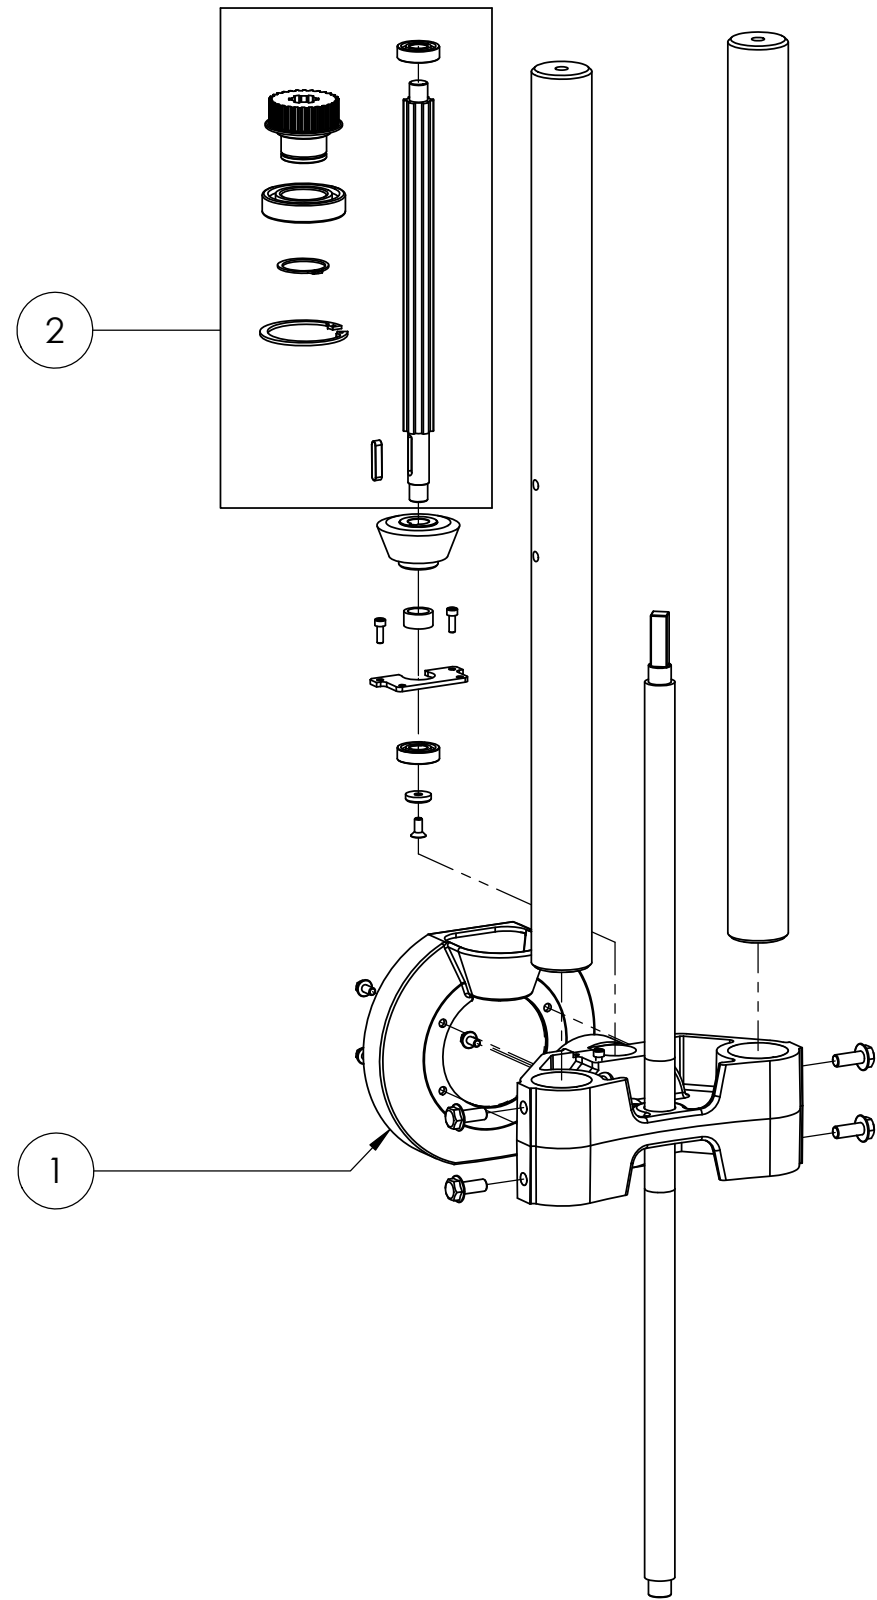

6814 GUIDE BAR ASSEMBLY

PARTS LIST				
ITEM	PART #	DESCRIPTION	REMARKS	QTY
1	1865182-SP	GEAR COVER		1
2	1865789-SP	Splined shaft & pulley		1