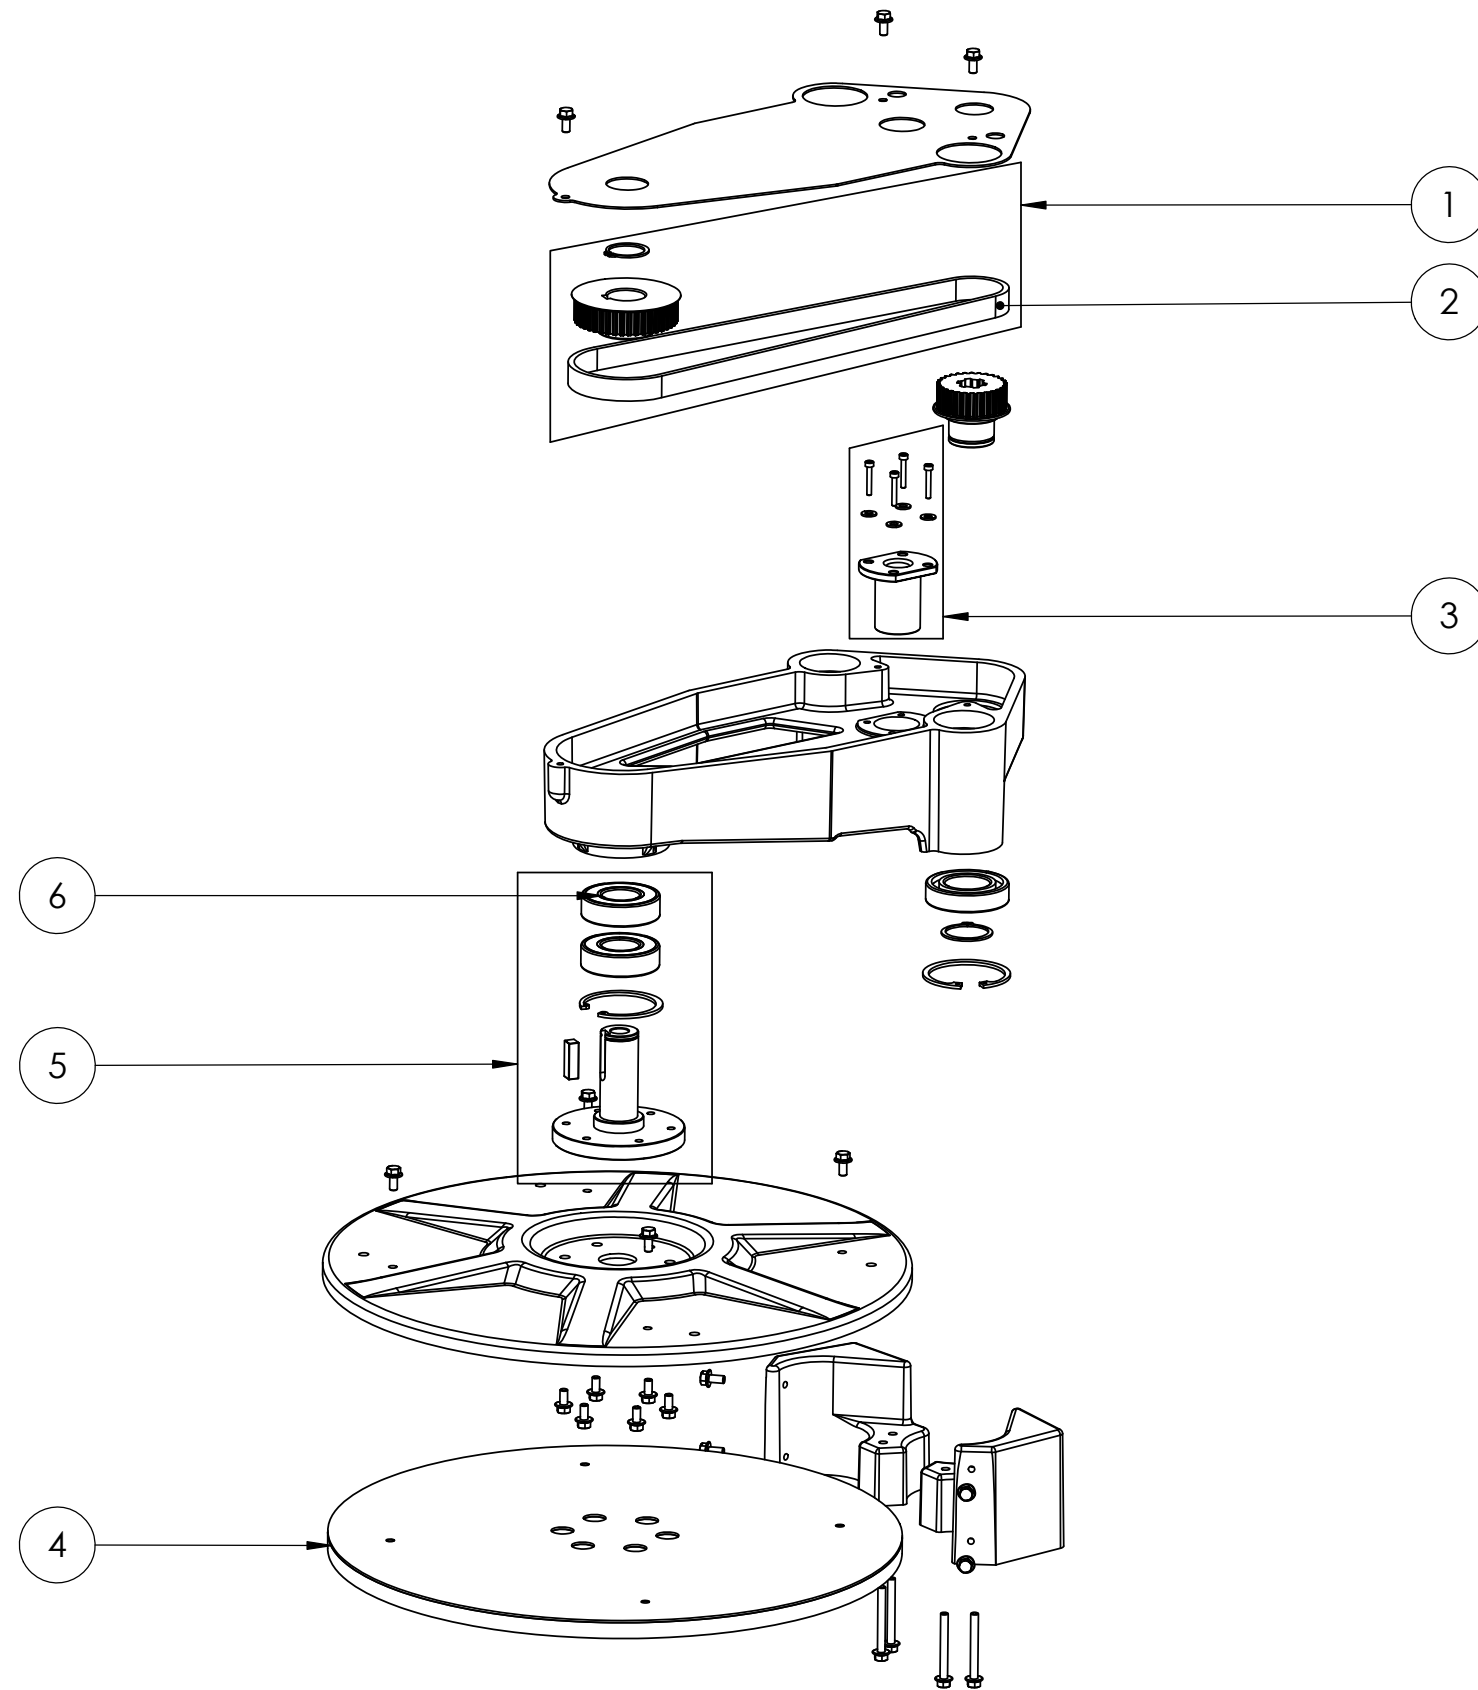

6800 GA350

DETAIL A

PARTS LIST			
ITEM	PART #	DESCRIPTION	REMARK
1	1602782-SP	FUSE,T10A,SET,10 PCS	
2		ELECTRONIC PLATE ASSEMBLY	PAGE 6830
3	1817943-SP	Cable 8, Cradlehomesensor	
4		CRADLE PULLEY ASSEMBLY	PAGE 6840
5	1865013-SP	TRANSFORMER,100-115-230V	ONLY WITH 110V
6		CRADLE LOCK ASSEMBLY	PAGE 6820
7	1864618-SP	NETENTRY, PF0033/20/63	
8	1817655-SP	WHEEL,65x30,2 PCS	
9	1170076-SP	SWITCH,ON/OFF,RED,16A	
10	1862594-SP	FOOT,PLASTIC,M10x60,SET,4 PCS	
11	1110340-SP	Wheel,swiveling,set 4 pcs	
12		DOOR LOCK	PAGE 6850
13		CRADLE & SPINDLE HOUSING	PAGE 6810
14	1817683-SP	SHUTTER,GA350	
15	1817947-SP	PCB,KEYBOARD/DISPLAY,GA350	
16	1817933-SP	KEYBOARD,FOIL,GA350	
17	1864937-SP	Emergency Switch Complete	
18	1817949-SP	HANDLE,SLIDING DOOR,GA,SET	

6810 CRADLE & SPINDLE HOUSING

PARTS LIST			
ITEM	PART #	DESCRIPTION	REMARKS
1		MANUAL CLAMPING ASSEMBLY	PAGE 6812
2		TOP JAW ASSEMBLY	PAGE 6811
3		SPINDLE HOUSING ASSEMBLY	PAGE 6815
4		EXTRACTABLE JAW ASSEMBLY	PAGE 6813
5	1865228-SP	BEARING,6202 2RS	

6811 TOP JAW ASSEMBLY

PARTS LIST			
ITEM	PART #	DESCRIPTION	REMARK
1	1865023-SP	BELT WITH PULLEY,SET	
2	1865232-SP	BELT GT3 750 5MGT 15	
3	1865175-SP	LEAD SCREW NUT LH,SET	
4	1865426-SP	VULCANIZED PLATE, TOP	
5	1865204-SP	CLAMPING DISC SHAFT,SET	
6	1092015-SP	BEARING,6205,2RSR	

6813 EXTRACTABLE JAW ASSEMBLY

PARTS LIST			
ITEM	PART #	DESCRIPTION	REMARKS
1	1865425-SP	LOWER PLATE	
2	1865205-SP	CLAMPING DISC SHAFT - BOTTOM JAW SET	
3	1865184-SP	EXTRACTABLE BLOCK	
4	1865231-SP	EXTRACTABLE RAIL, 2 PCS	
5	1865177-SP	LEAD SCREW NUT RH, SET	
6	1865206-SP	EXTRACTABLE HANDLE	
7	1865188-SP	EXTRACTABLE HANDLE, SET	
8	1865190-SP	PLUNGER SET	