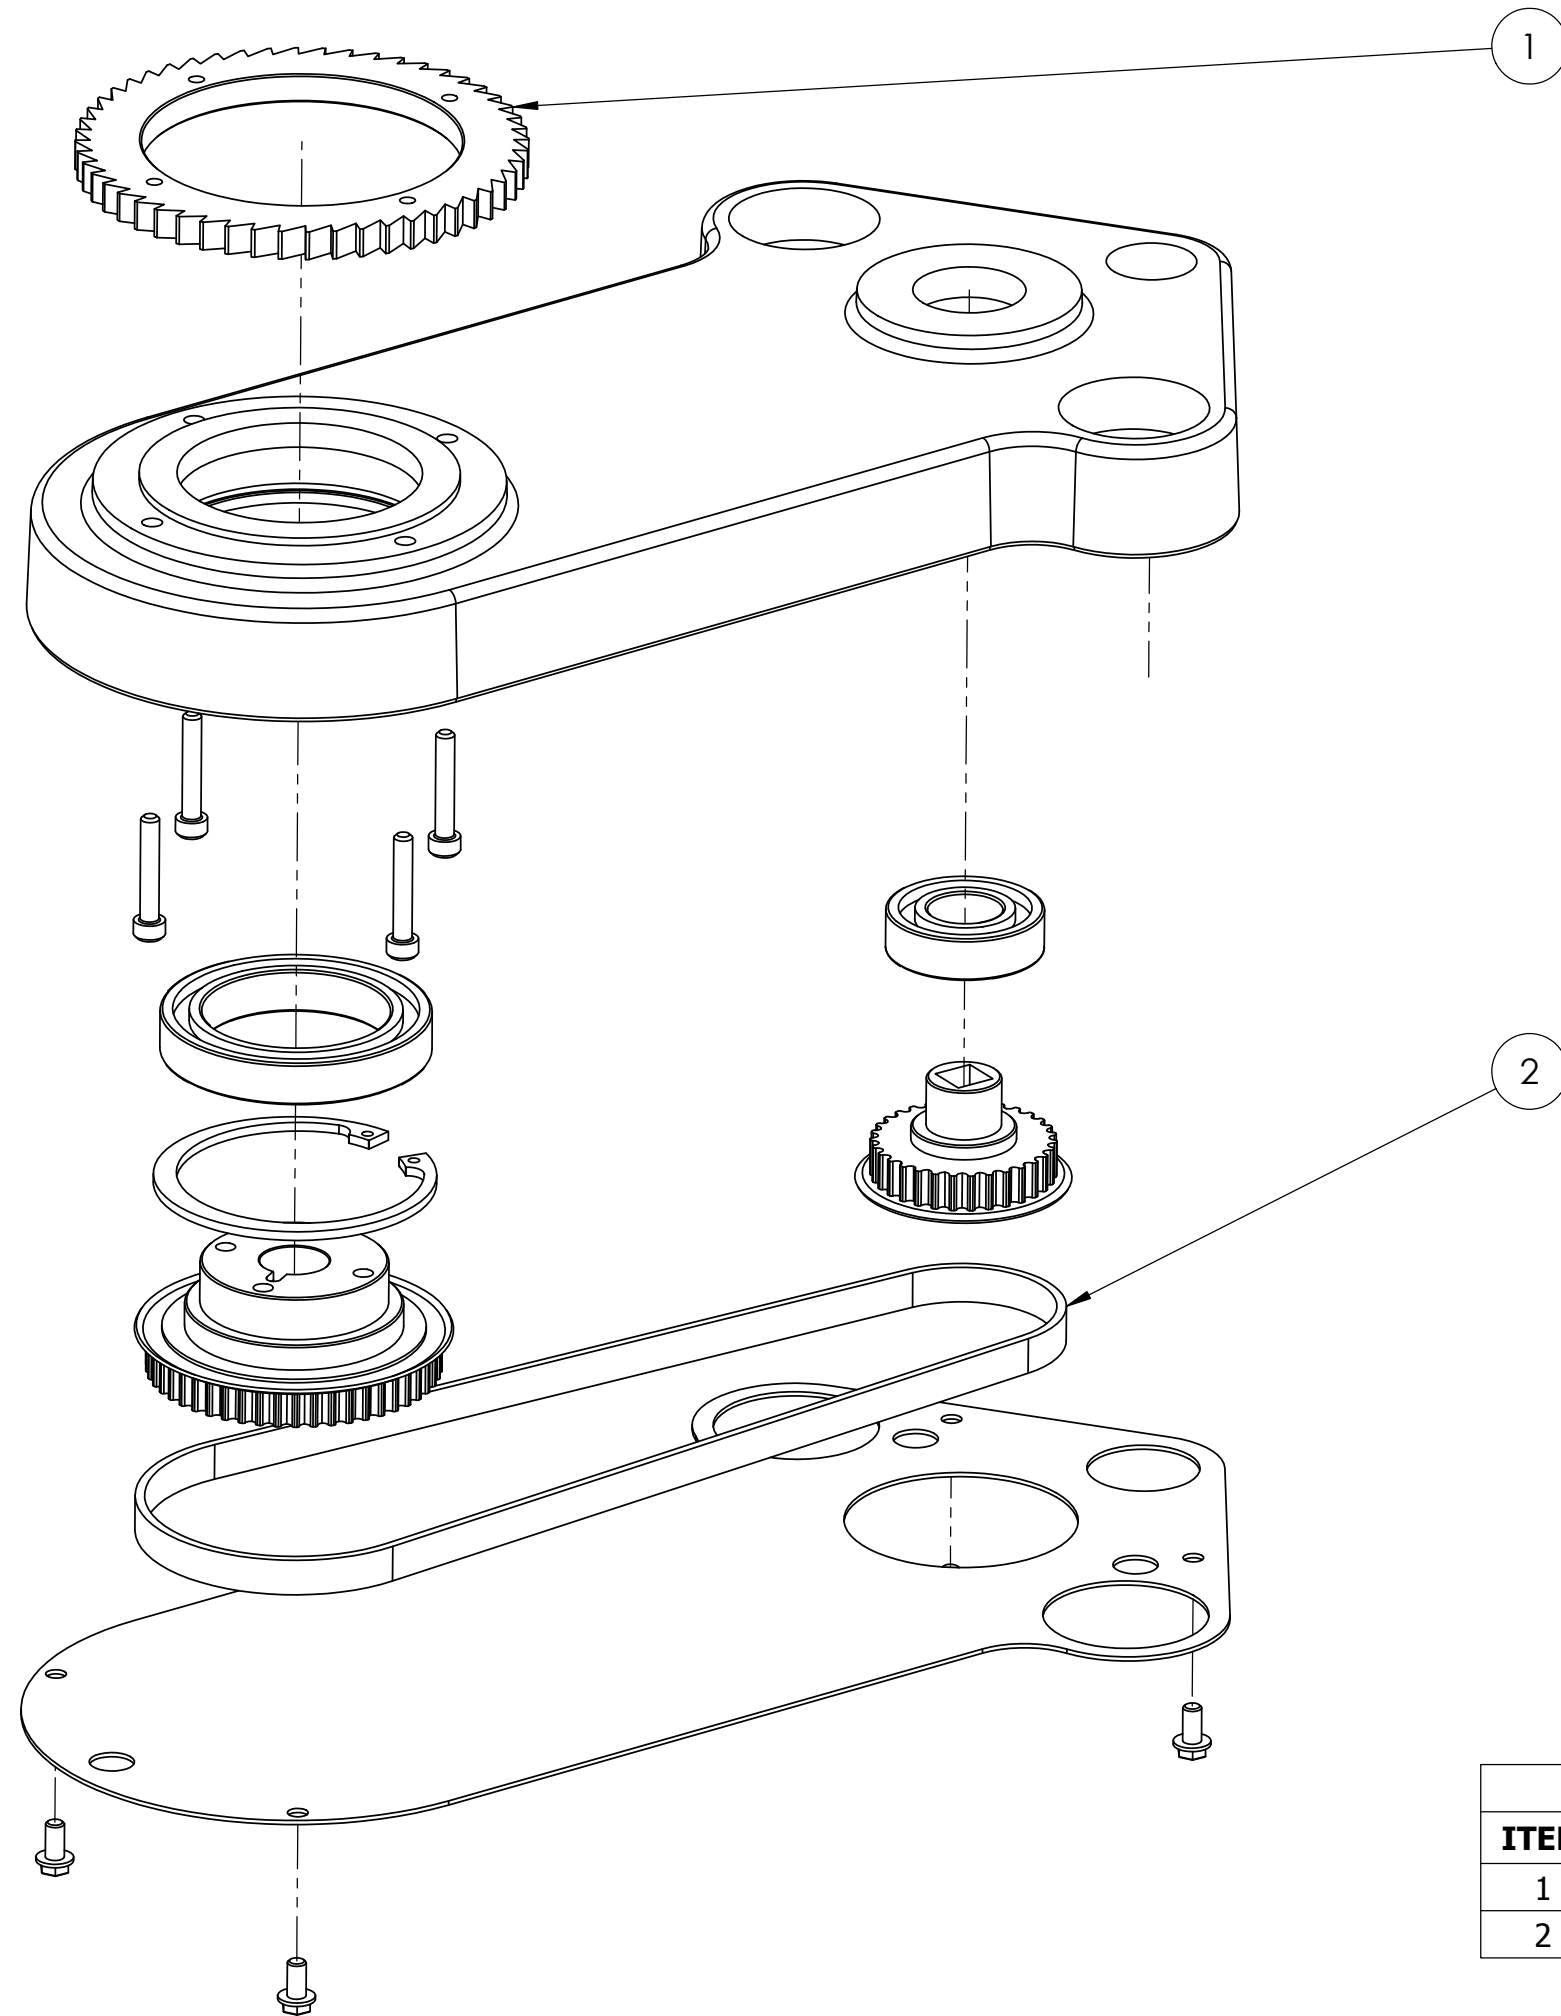

6816 CLAMP DRIVE ASSEMBLY

PARTS LIST			
ITEM	PART #	DESCRIPTION	REMARKS
1	1865152-SP	LOCKING RATCHET	
2	1865233-SP	CLAMPING BELT