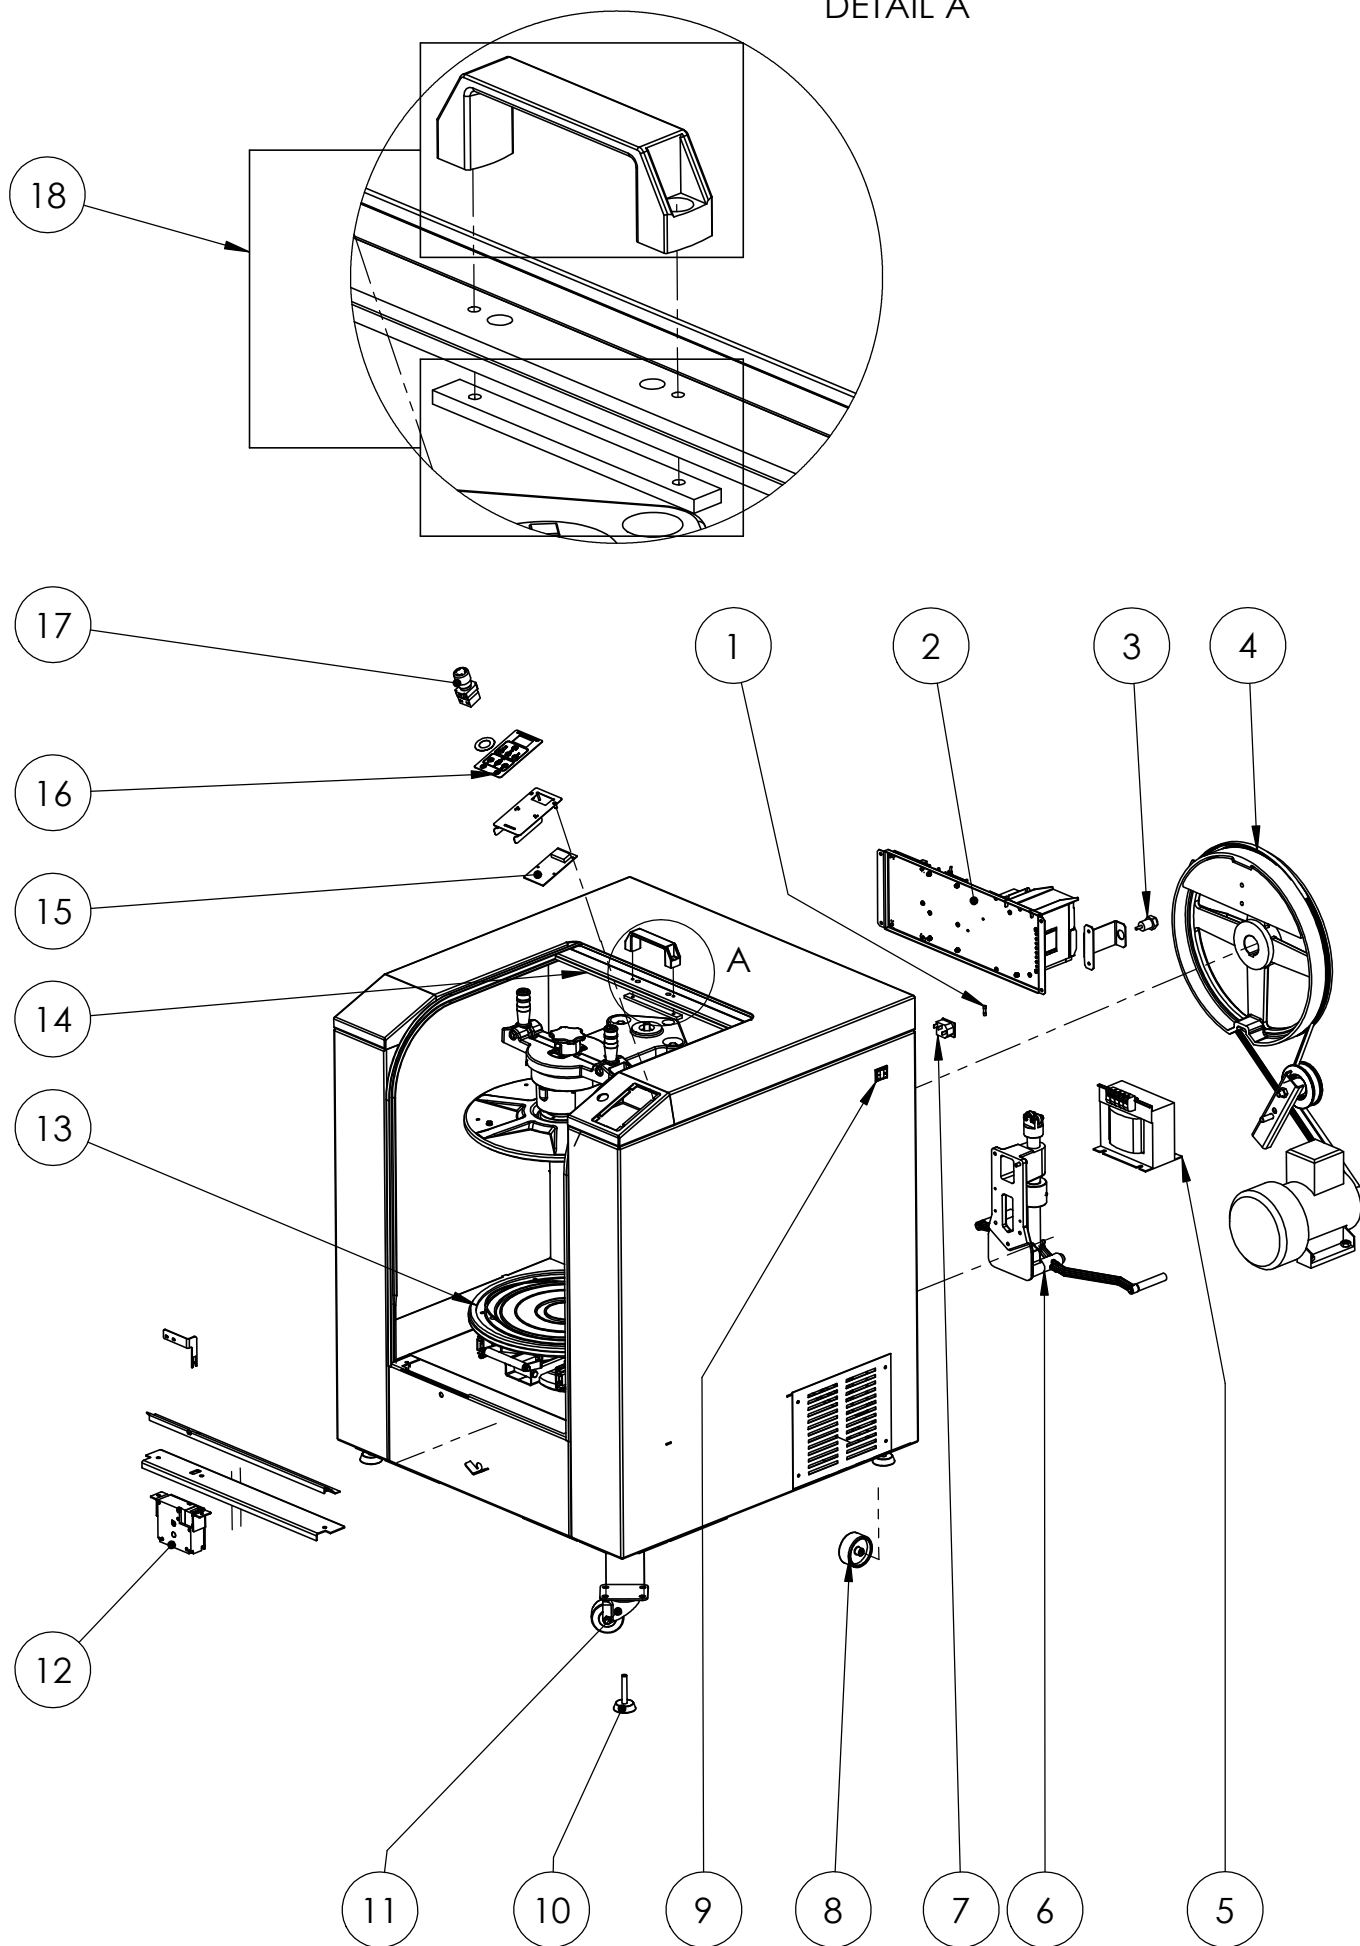

SPARE PARTS BOOK

GA350

v. 29-09-2023

THE TINTING COMPANY
www.fast-fluid.com

INDEX

DESCRIPTION	PAGE
GA350	6800
CRADLE & SPINDLE HOUSING	6810
TOP JAW ASSEMBLY	6811
MANUAL CLAMPING ASSEMBLY.....	6812
EXTRACTABLE JAW ASSEMBLY	6813
GUIDE BAR ASSEMBLY	6814
SPINDLE HOUSING ASSEMBLY	6815-A
SPINDLE HOUSING ASSEMBLY	6815-B
CLAMP DRIVE ASSEMBLY.....	6816
MANUAL CLAMPING ASSEMBLY.....	6818
CRADLE LOCK ASSEMBLY	6820
ELECTRONIC PLATE ASSEMBLY	6830
CRADLE PULLEY ASSEMBLY.....	6840
DOOR LOCK	6850

6800 GA350

DETAIL A

PARTS LIST			
ITEM	PART #	DESCRIPTION	REMARK
1	1602782-SP	FUSE,T10A,SET,10 PCS	
2		ELECTRONIC PLATE ASSEMBLY	PAGE 6830
3	1817943-SP	Cable 8, Cradlehomesensor	
4		CRADLE PULLEY ASSEMBLY	PAGE 6840
5	1865013-SP	TRANSFORMER,100-115-230V	ONLY WITH 110V
6		CRADLE LOCK ASSEMBLY	PAGE 6820
7	1864618-SP	NETENTRY, PF0033/20/63	
8	1817655-SP	WHEEL,65x30,2 PCS	
9	1170076-SP	SWITCH,ON/OFF,RED,16A	
10	1862594-SP	FOOT,PLASTIC,M10x60,SET,4 PCS	
11	1110340-SP	Wheel,swiveling,set 4 pcs	
12		DOOR LOCK	PAGE 6850
13		CRADLE & SPINDLE HOUSING	PAGE 6810
14	1817683-SP	SHUTTER,GA350	
15	1817947-SP	PCB,KEYBOARD/DISPLAY,GA350	
16	1817933-SP	KEYBOARD,FOIL,GA350	
17	1864937-SP	Emergency Switch Complete	
18	1817949-SP	HANDLE,SLIDING DOOR,GA,SET	

6811 TOP JAW ASSEMBLY

PARTS LIST			
ITEM	PART #	DESCRIPTION	REMARK
1	1865023-SP	BELT WITH PULLEY,SET	
2	1865232-SP	BELT GT3 750 5MGT 15	
3	1865175-SP	LEAD SCREW NUT LH,SET	
4	1865426-SP	VULCANIZED PLATE, TOP	
5	1865204-SP	CLAMPING DISC SHAFT,SET	
6	1092015-SP	BEARING,6205,2RSR	

6813 EXTRACTABLE JAW ASSEMBLY

PARTS LIST			
ITEM	PART #	DESCRIPTION	REMARKS
1	1865425-SP	LOWER PLATE	
2	1865205-SP	CLAMPING DISC SHAFT - BOTTOM JAW SET	
3	1865184-SP	EXTRACTABLE BLOCK	
4	1865231-SP	EXTRACTABLE RAIL, 2 PCS	
5	1865177-SP	LEAD SCREW NUT RH, SET	
6	1865206-SP	EXTRACTABLE HANDLE	
7	1865188-SP	EXTRACTABLE HANDLE, SET	
8	1865190-SP	PLUNGER SET	