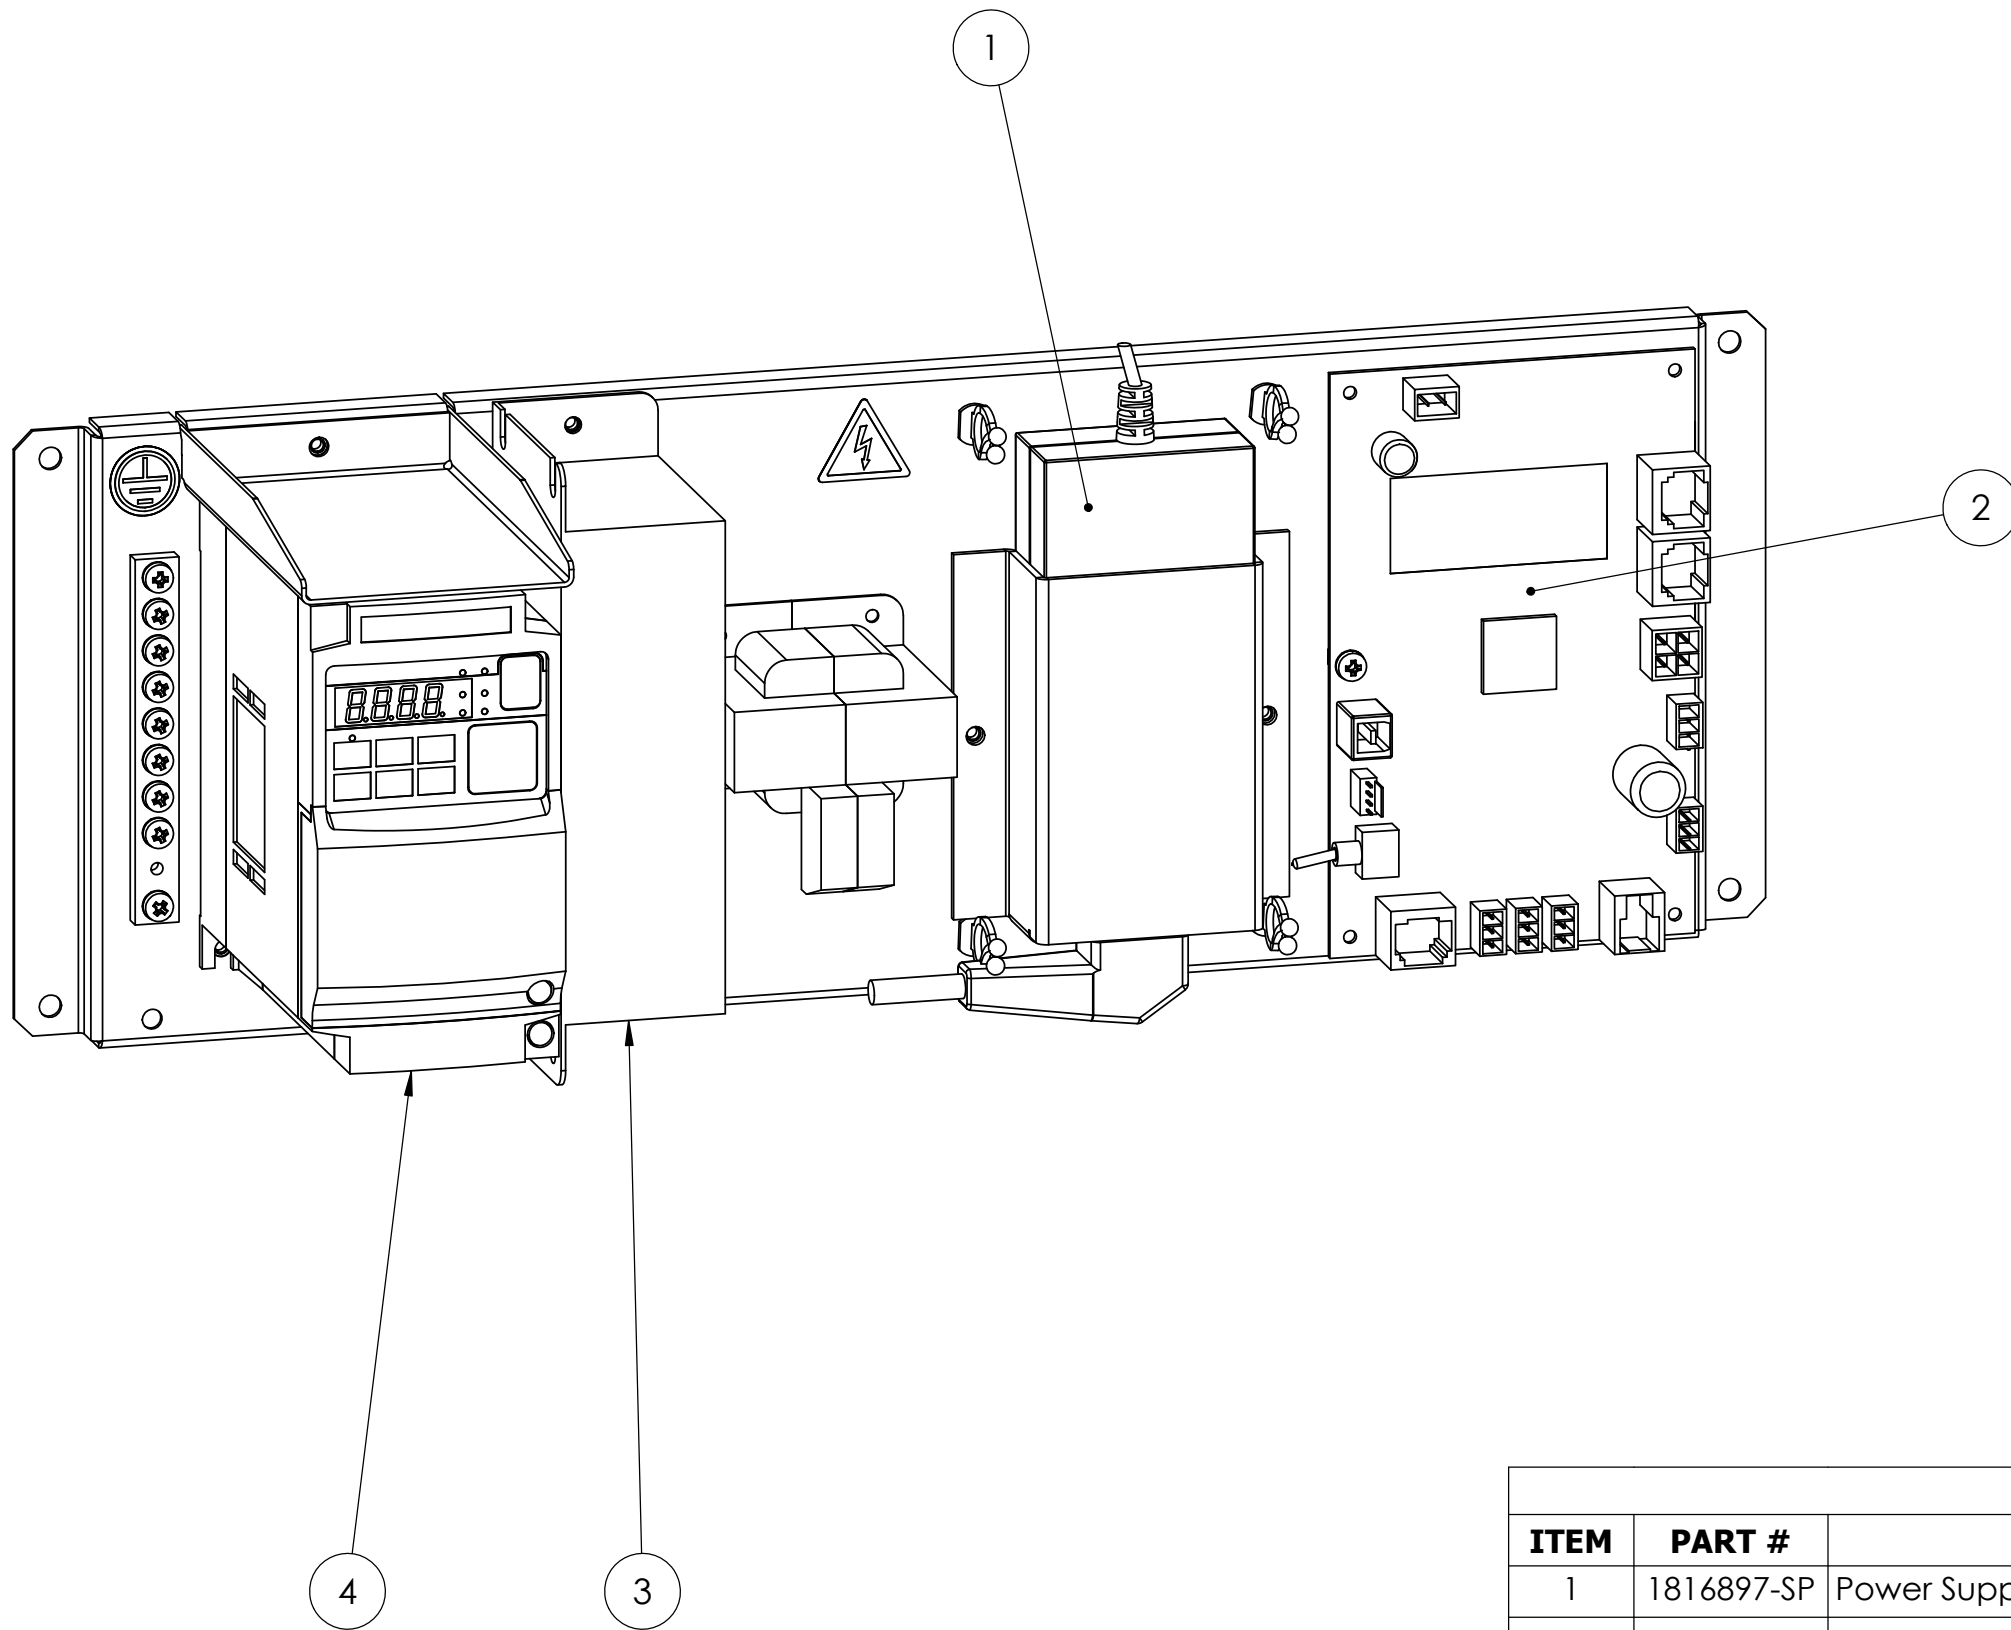

6816 CLAMP DRIVE ASSEMBLY

PARTS LIST			
ITEM	PART #	DESCRIPTION	REMARKS
1	1865152-SP	LOCKING RATCHET	
2	1865233-SP	CLAMPING BELT	

6818 MANUAL CLAMPING ASSEMBLY

PARTS LIST				
ITEM	PART #	DESCRIPTION	REMARKS	QTY
1	1865601-SP	Locking pawl, 10 sets		1

6820 CRADLE LOCK ASSEMBLY

PARTS LIST			
ITEM	PART #	DESCRIPTION	REMARKS
1	1865218-SP	LOCK ROLLER,SET,2 PCS	
2	1865260-SP	PIVOT,CRADLE LOCK ARM,2 PCS	
3	1865445-SP	CRADLE LOCK ASSEMBLY	

6830 ELECTRONIC PLATE ASSEMBLY