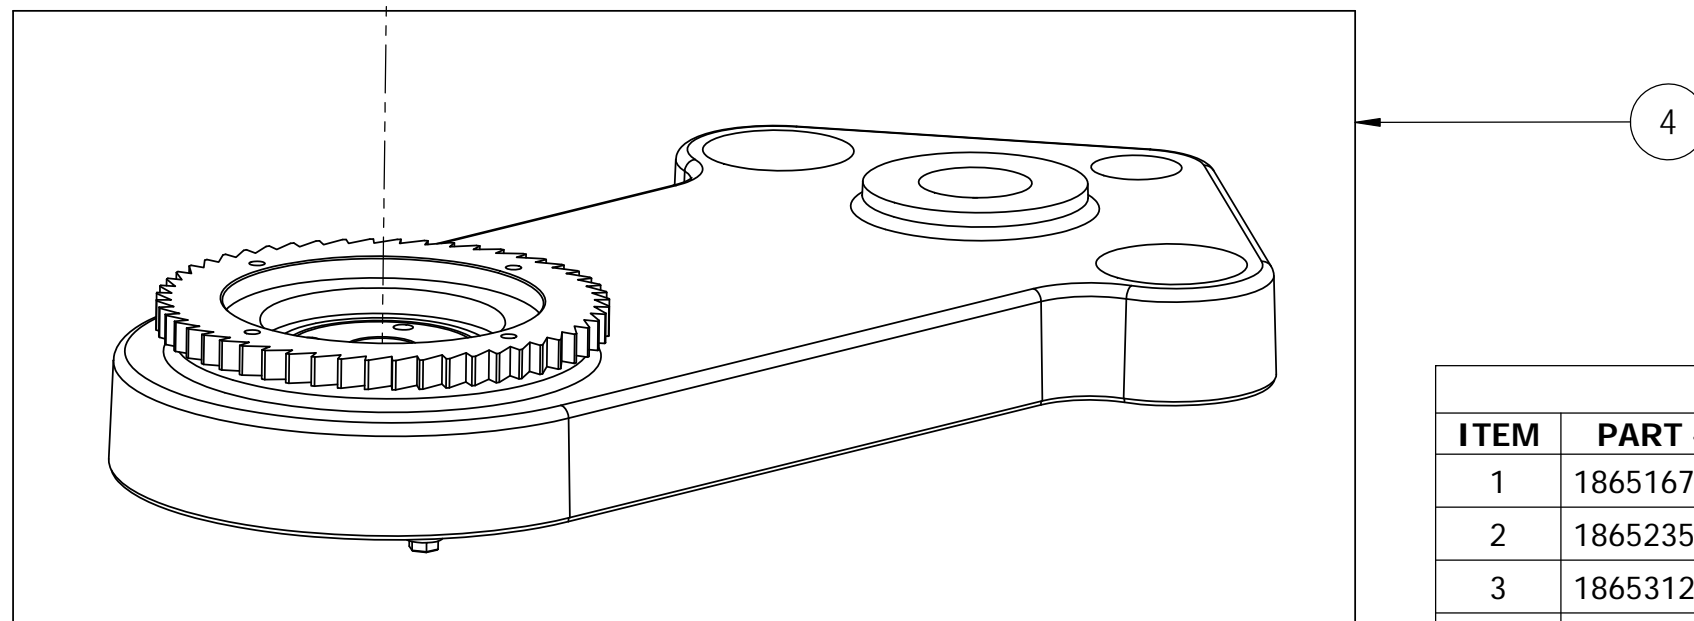

6812 MANUAL CLAMPING ASSEMBLY

PARTS LIST			
ITEM	PART #	DESCRIPTION	REMARKS
1	1865167-SP	SAFETY KNOB	
2	1865235-SP	HANDLE, 2 PCS	
3	1865312-SP	MANUAL CLAMPING ASSEMBLY	
4	1865591-SP	CLAMP DRIVE ASSEMBLY