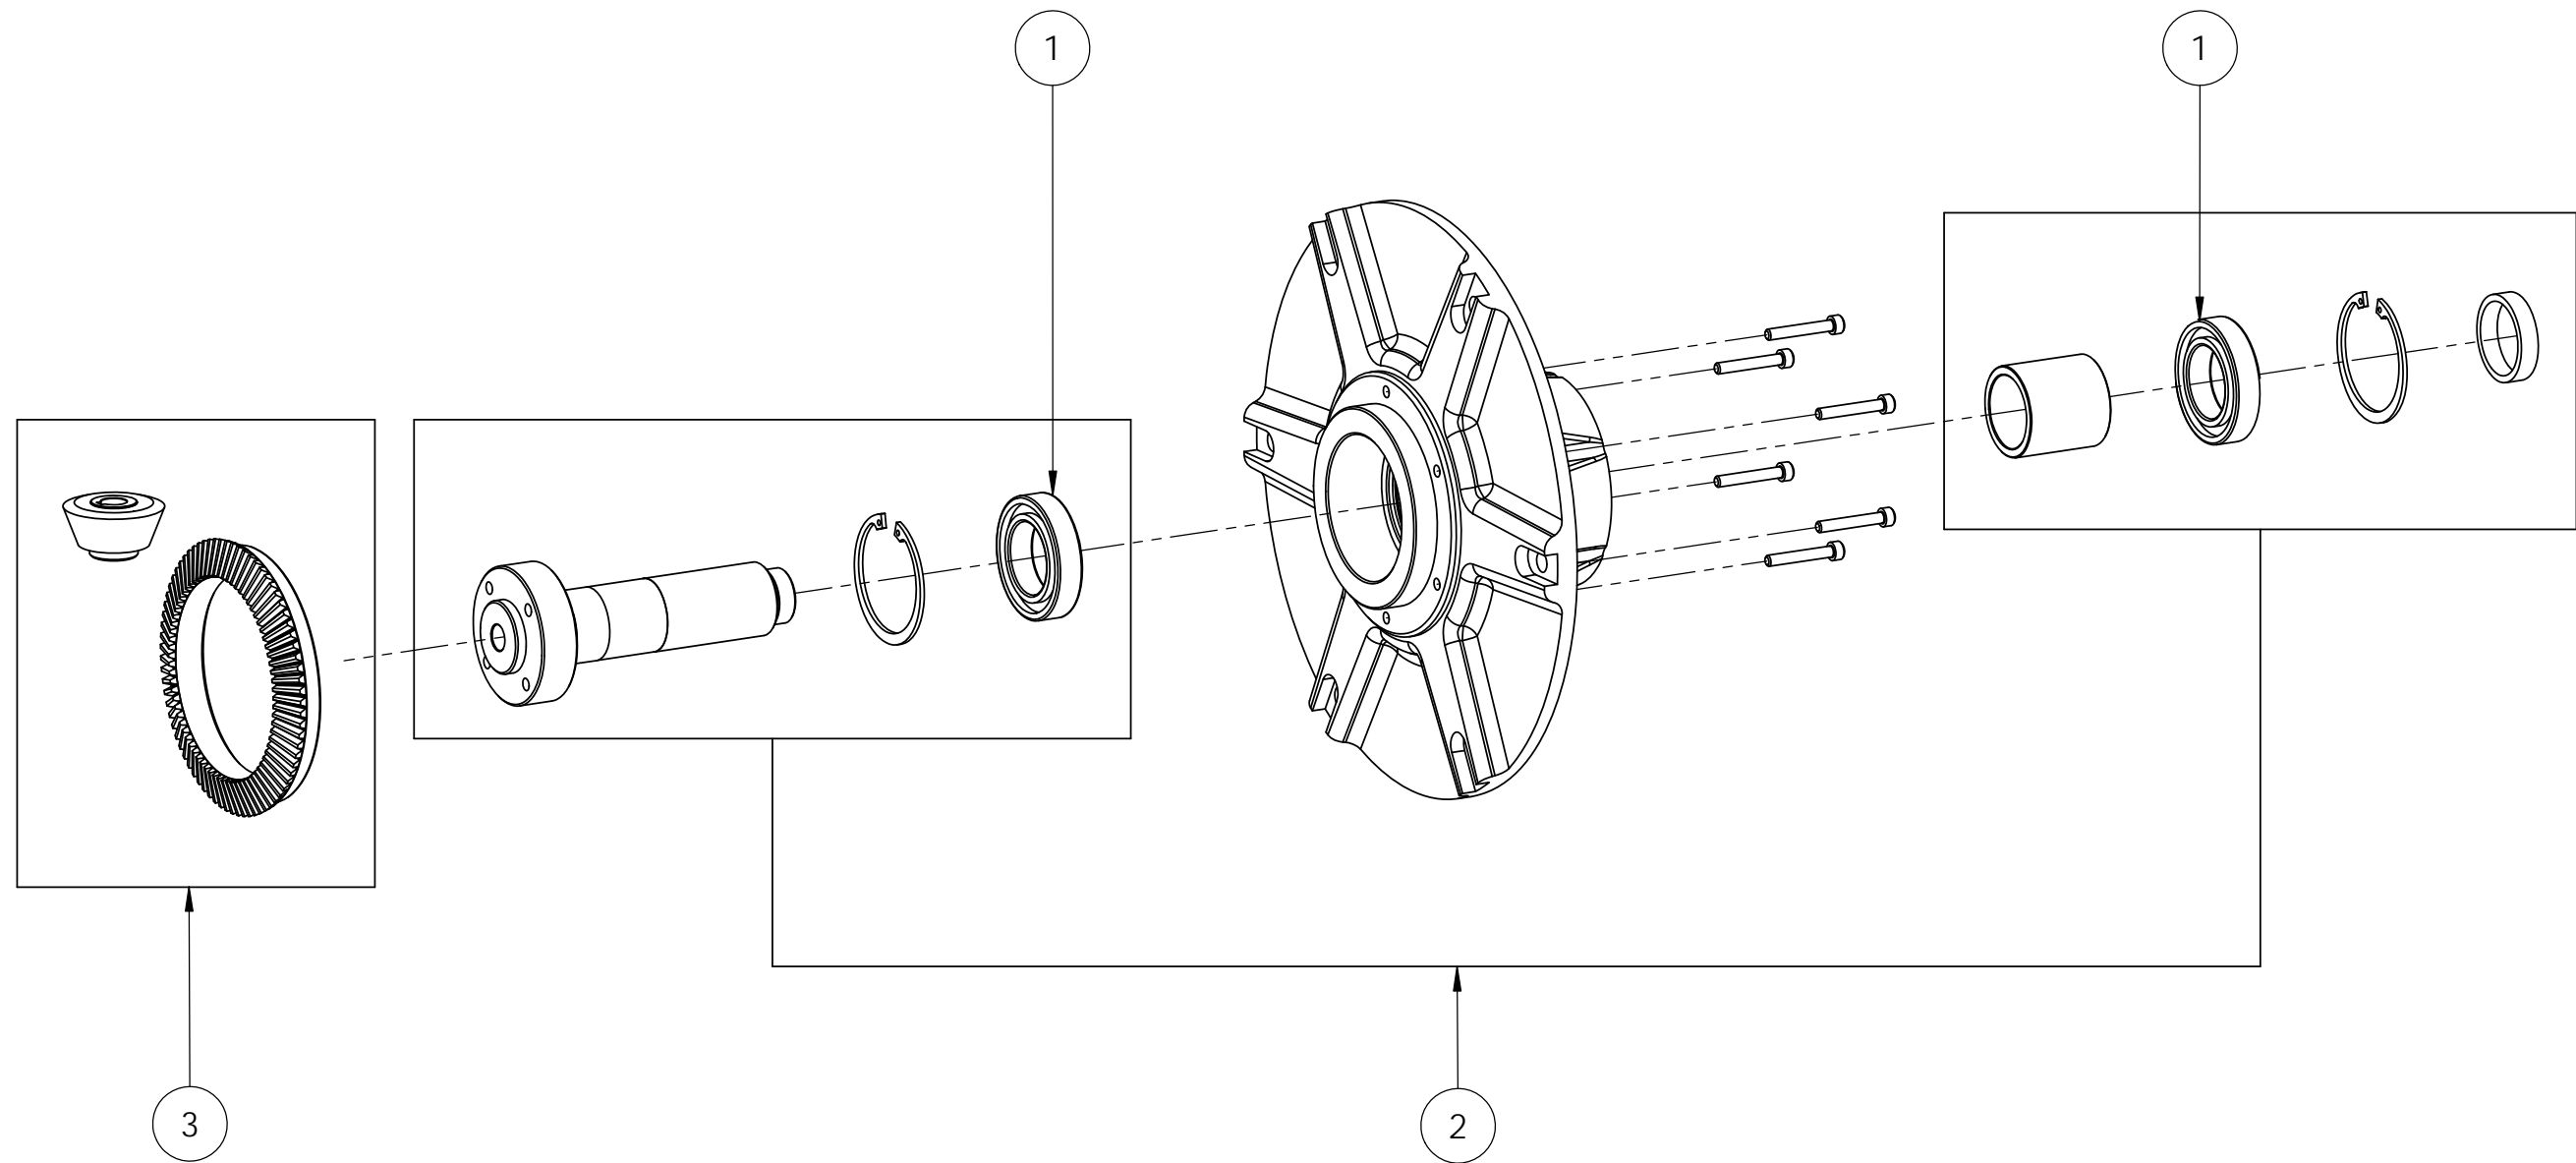

6812 MANUAL CLAMPING ASSEMBLY

PARTS LIST			
ITEM	PART #	DESCRIPTION	REMARKS
1	1865167-SP	SAFETY KNOB	
2	1865235-SP	HANDLE, 2 PCS	
3	1865312-SP	MANUAL CLAMPING ASSEMBLY	
4	1865591-SP	CLAMP DRIVE ASSEMBLY	

6813 EXTRACTABLE JAW ASSEMBLY

PARTS LIST			
ITEM	PART #	DESCRIPTION	REMARKS
1	1865425-SP	LOWER PLATE	
2	1865205-SP	CLAMPING DISC SHAFT - BOTTOM JAW SET	
3	1865184-SP	EXTRACTABLE BLOCK	
4	1865231-SP	EXTRACTABLE RAIL, 2 PCS	
5	1865177-SP	LEAD SCREW NUT RH, SET	
6	1865206-SP	EXTRACTABLE HANDLE	
7	1865188-SP	EXTRACTABLE HANDLE, SET	
8	1865190-SP	PLUNGER SET	

6814 GUIDE BAR ASSEMBLY

PARTS LIST				
ITEM	PART #	DESCRIPTION	REMARKS	QTY
1	1865182-SP	GEAR COVER		1
2	1865789-SP	Splined shaft & pulley		1

6815-A SPINDLE HOUSING ASSEMBLY

Up to 03-03-2016

PARTS LIST			
ITEM	PART #	DESCRIPTION	REMARKS
1	1865229-SP	BEARING,2 PCS	Up to 03-03-2016
2	1865195-SP	MAIN SPINDLE,SET	Up to 03-03-2016
3	1818436-SP	BEVELGEAR & PINION	Up to 03/03/2016