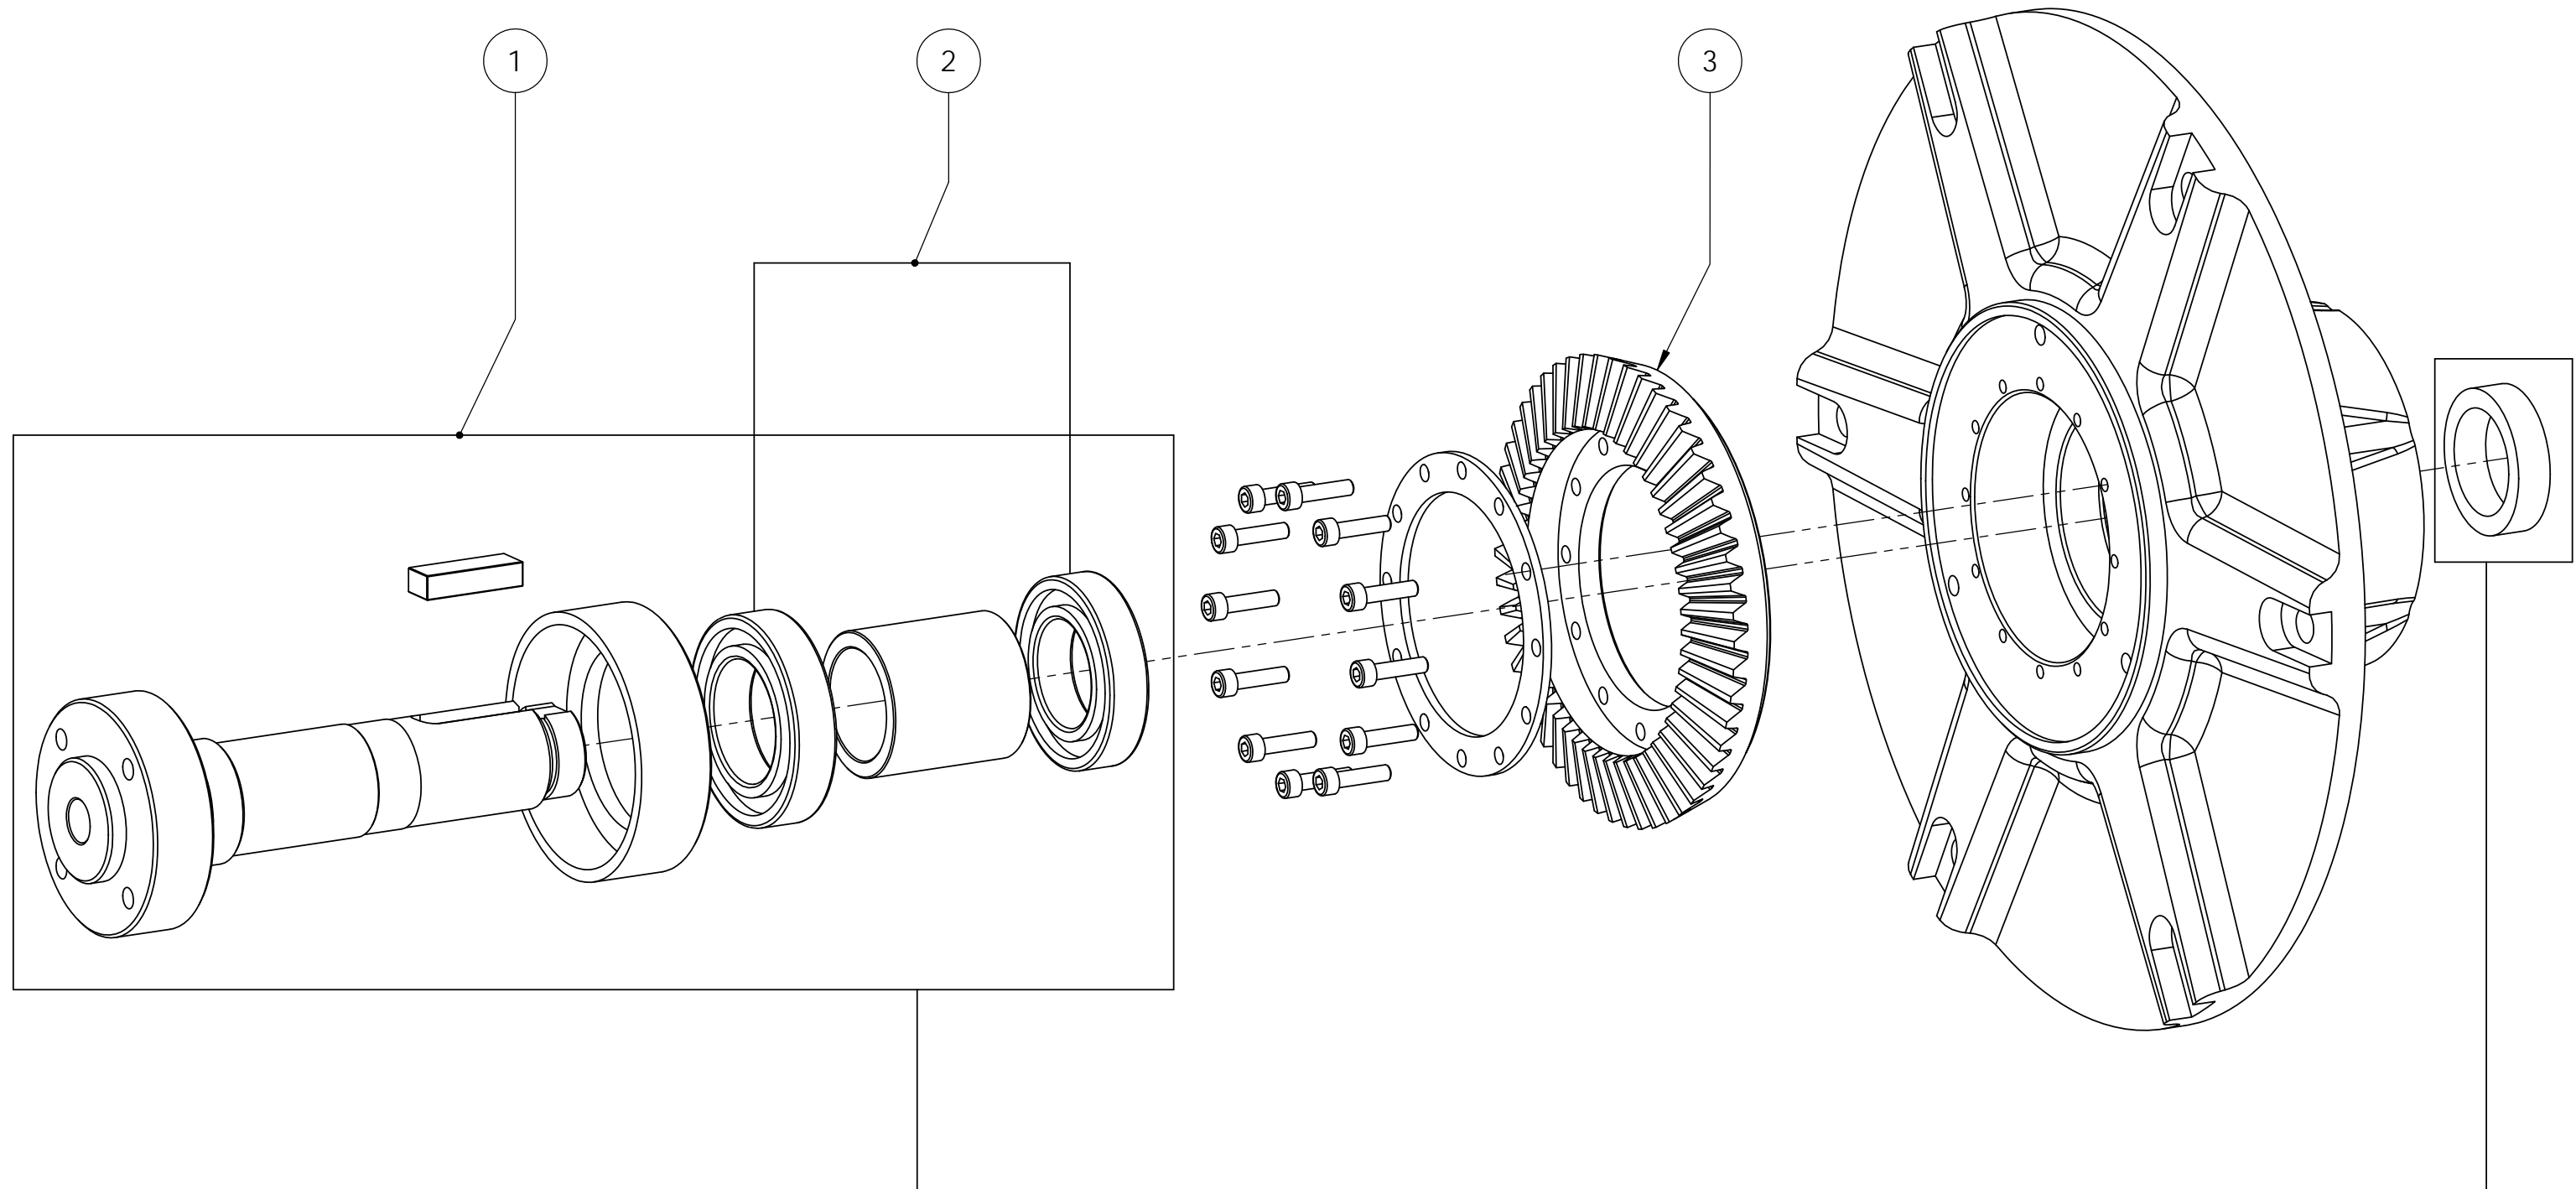

6815-B SPINDLE HOUSING ASSEMBLY

From 03-03-2016

PARTS LIST				
ITEM	PART #	DESCRIPTION	REMARK	QTY
1	1818364-SP	MAIN SPINDLE,SET	From 03-03-2016	1
2	1818378-SP	BEARING SET	From 03-03-2016	1
3	1818427-SP	BEVELGEAR	From 03-03-2016	1