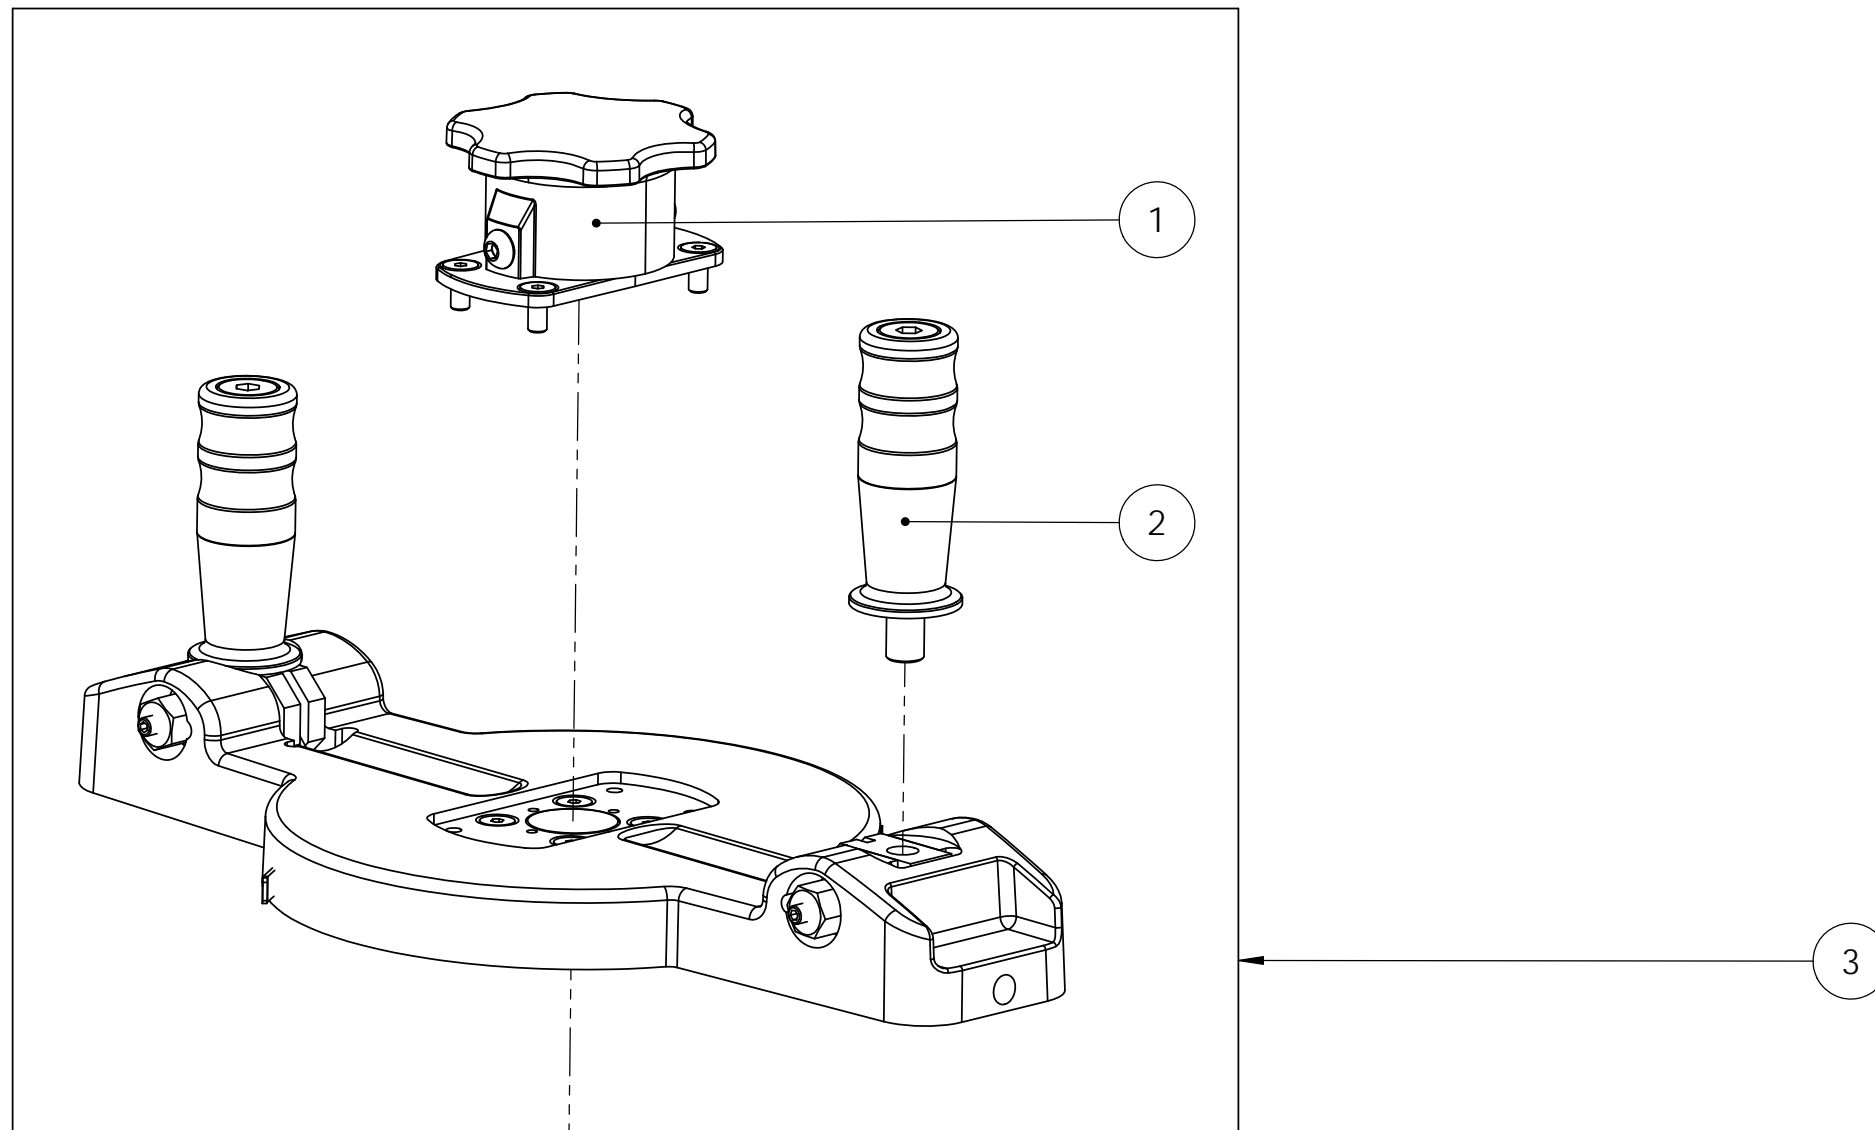

6812 MANUAL CLAMPING ASSEMBLY

PARTS LIST			
ITEM	PART #	DESCRIPTION	REMARKS
1	1865167-SP	SAFETY KNOB	
2	1865235-SP	HANDLE, 2 PCS	
3	1865312-SP	MANUAL CLAMPING ASSEMBLY	
4	1865591-SP	CLAMP DRIVE ASSEMBLY