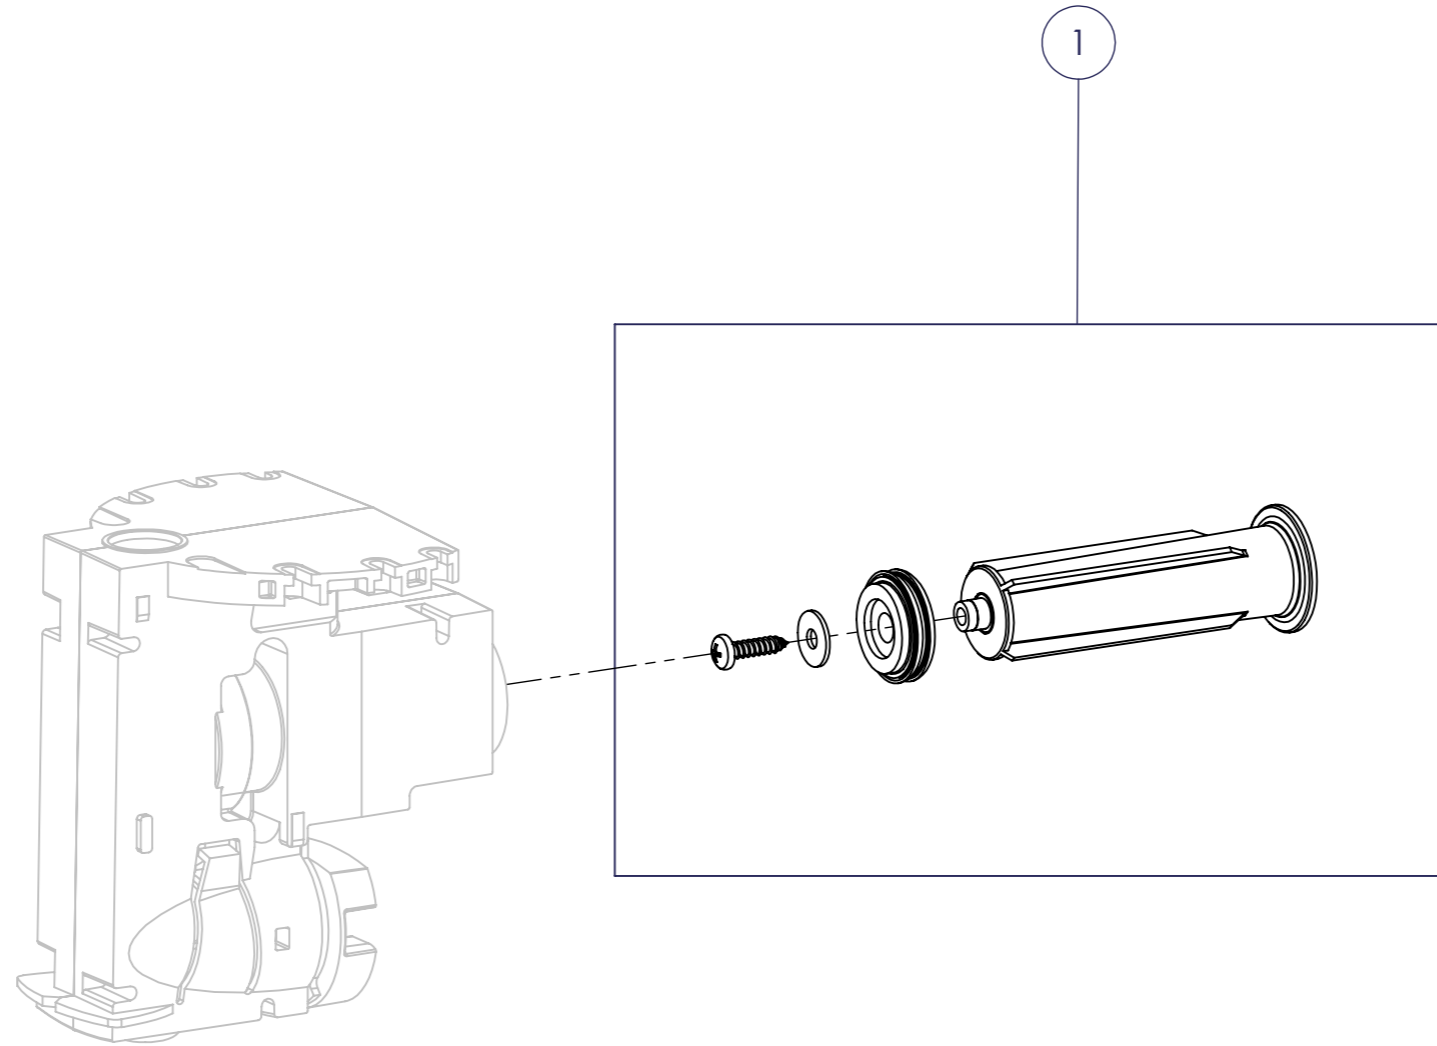

7832 X-SMART XL 2.3L Pump assembly

PARTS LIST			
ITEM	PART #	DESCRIPTION	REMARK
1	1818851-SP	Pistonrod + Piston(set 4pcs)