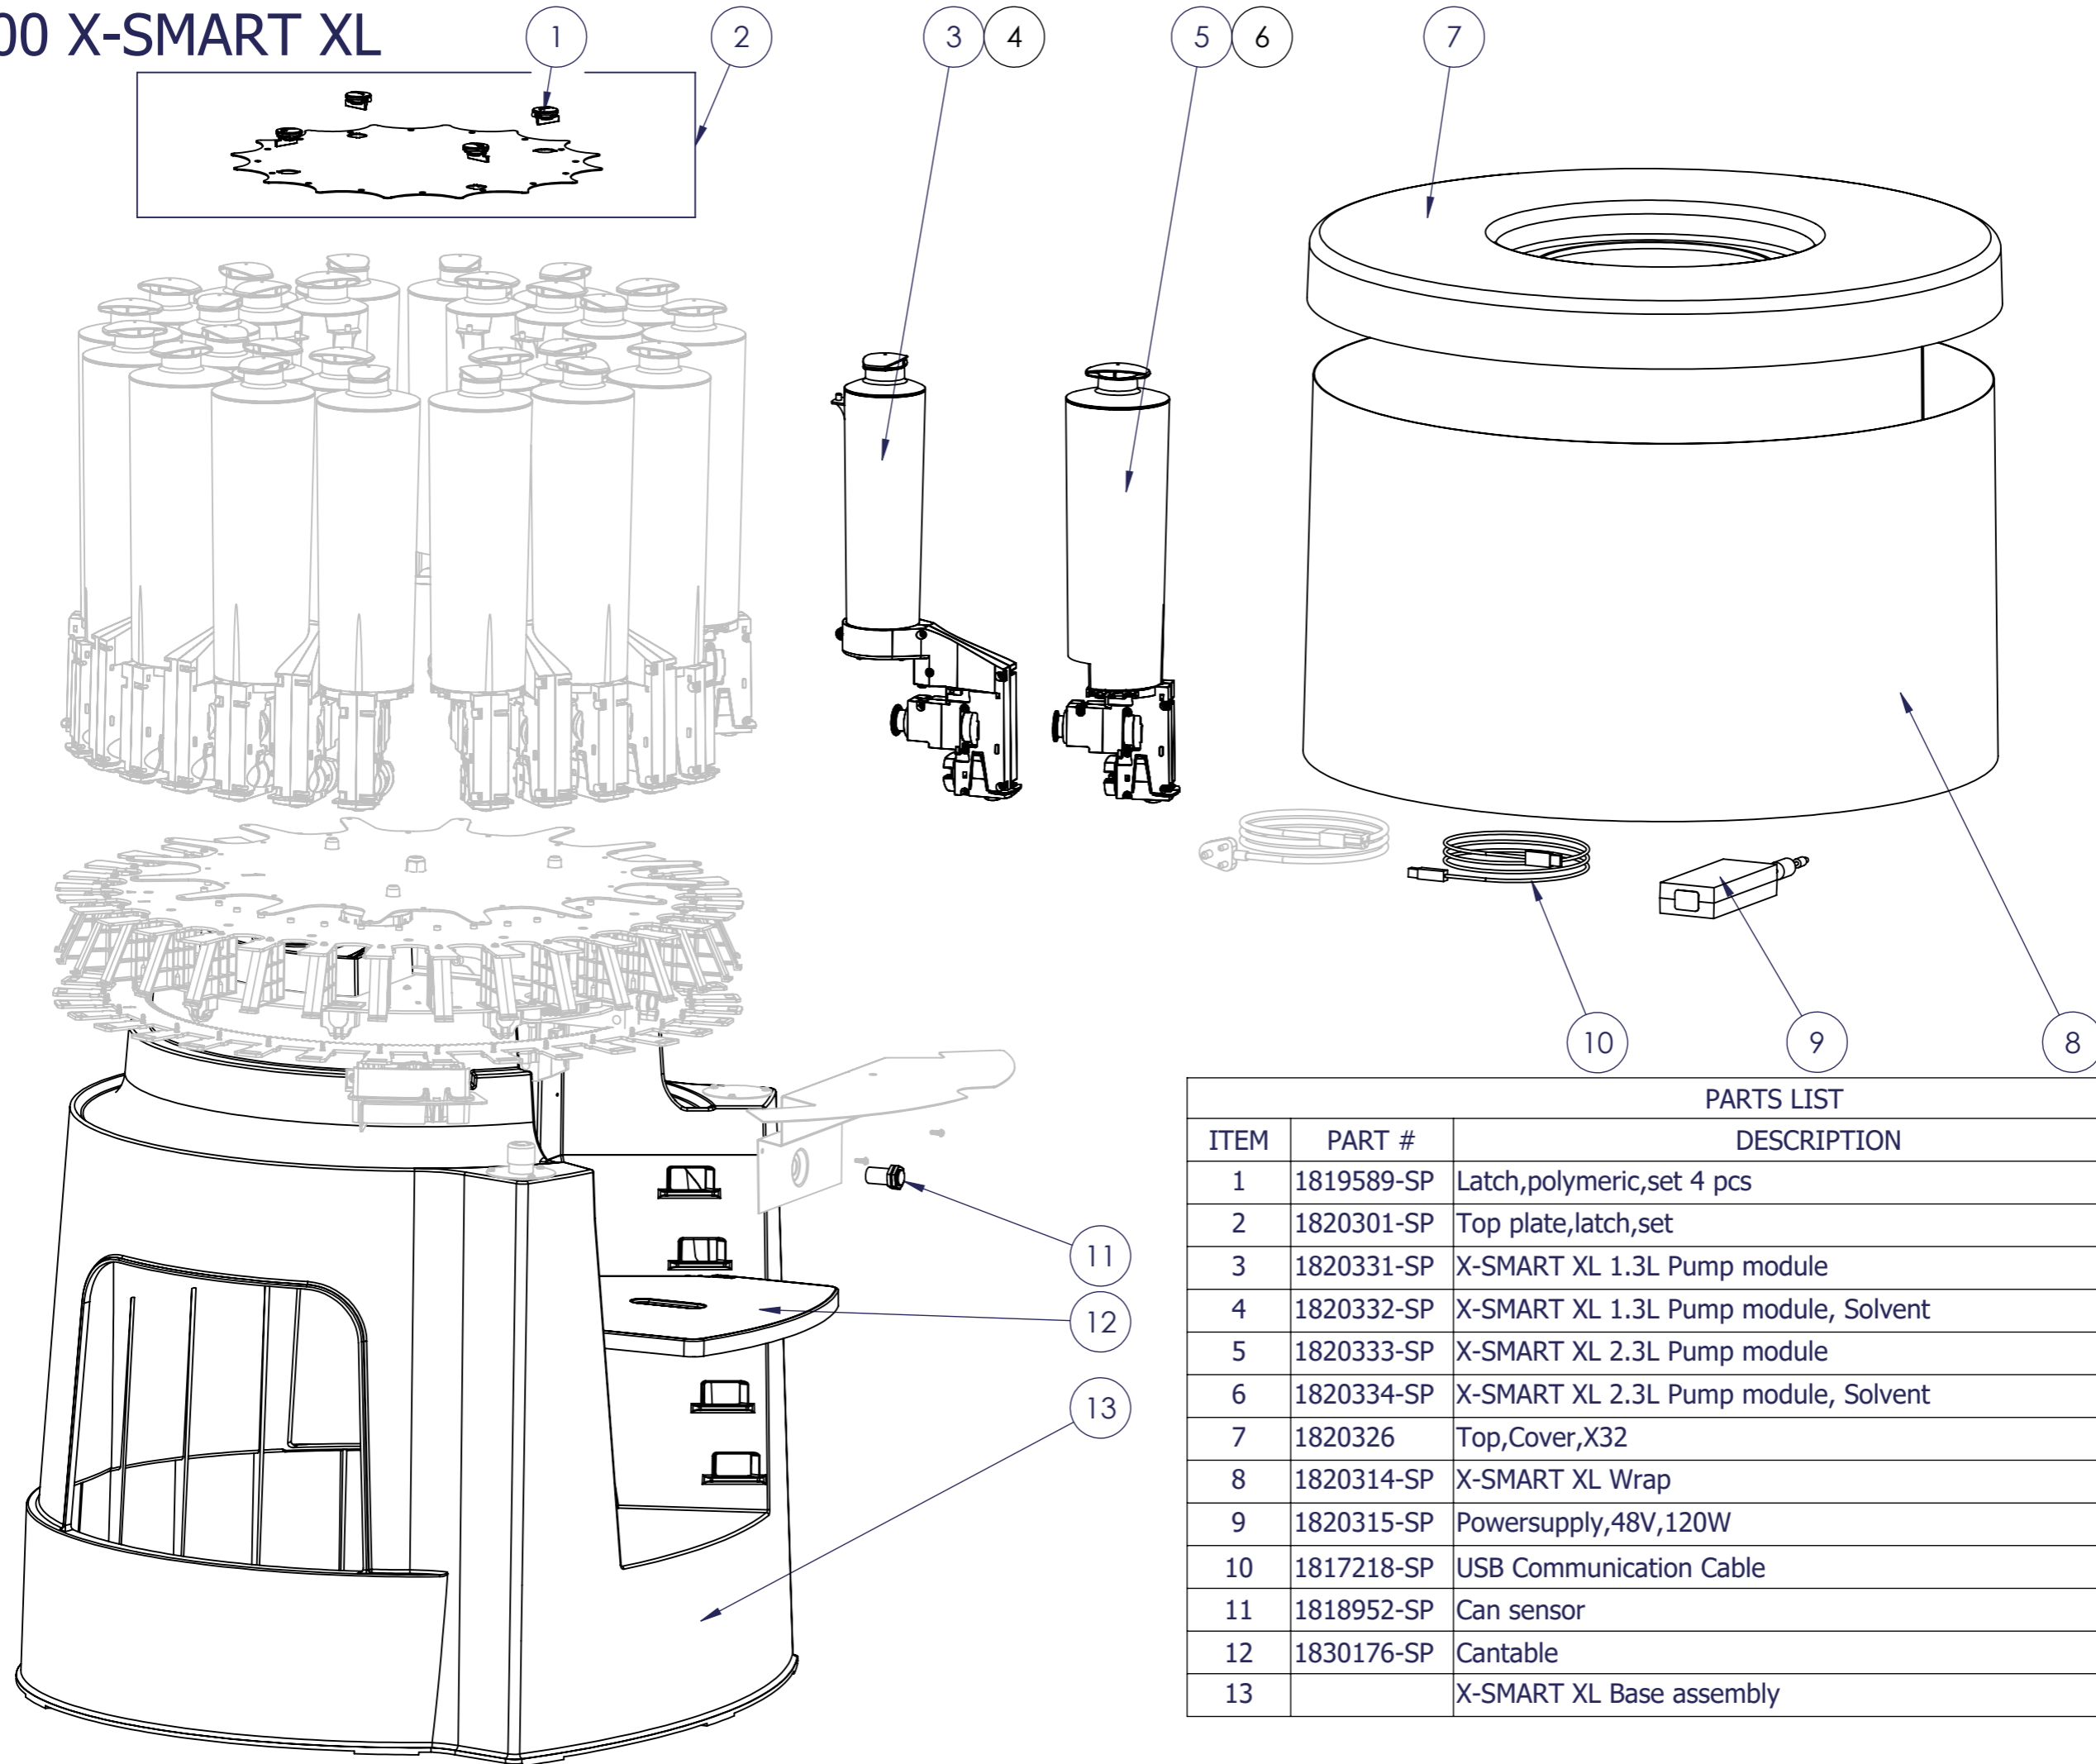

SPARE PARTS BOOK

X-SMART XL

INDEX

X-SMART XL	7800
X-SMART XL Base assembly	7810
X-SMART XL Turntable.....	7811
X-SMART XL SDM.....	7812
X-SMART XL Turntable drive unit	7813
X-SMART XL Brush unit.....	7814
X-SMART XL Agitation motor unit	7815
X-SMART XL 2.3L Pump module	7830
X-SMART XL 2.3L Canister	7831
X-SMART XL 2.3L Pump assembly.....	7832
X-SMART XL 1.3L Pump module	7840
X-SMART XL 1.3L Canister	7841
X-SMART XL 1.3L Pump assembly.....	7842
X-SMART XL Wrap	7852

7800 X-SMART XL

PARTS LIST			
ITEM	PART #	DESCRIPTION	REMARK
1	1819589-SP	Latch, polymeric, set 4 pcs	
2	1820301-SP	Top plate, latch, set	
3	1820331-SP	X-SMART XL 1.3L Pump module	Page 7840
4	1820332-SP	X-SMART XL 1.3L Pump module, Solvent	Page 7840
5	1820333-SP	X-SMART XL 2.3L Pump module	Page 7830
6	1820334-SP	X-SMART XL 2.3L Pump module, Solvent	Page 7830
7	1820326	Top, Cover, X32	
8	1820314-SP	X-SMART XL Wrap	Page 7852
9	1820315-SP	Powersupply, 48V, 120W	
10	1817218-SP	USB Communication Cable	
11	1818952-SP	Can sensor	
12	1830176-SP	Cantable	
13		X-SMART XL Base assembly	Page 7810

7810 X-SMART XL Base assembly

PARTS LIST			
ITEM	PART #	DESCRIPTION	REMARK
1		X-SMART XL Turntable	Page 7811
2	1819222-SP	X-SMART XL SDM	Page 7812
3	1820263-SP	X-SMART XL Turntable drive unit	Page 7813
4	1820390-SP	EM-Switch,XXL	
5		X-SMART XL Brush unit	Page 7814
6		Agitation motor unit	Page 7815
7	1862422-SP	Wheel,traversing,centric,35mm	

PARTS LIST			
ITEM	PART #	DESCRIPTION	REMARK
1	1818774-SP	Cap,spindle,encoder	
2	1818776-SP	Motor, stepper	
3	1818817-SP	Controlboard,SDM,iNSPiRE	
4	1816552-SP	Gripper	
5	1818775-SP	Actuator,valve,SDM (set 2 pcs)	
6	1818911-SP	Motor,Valve	