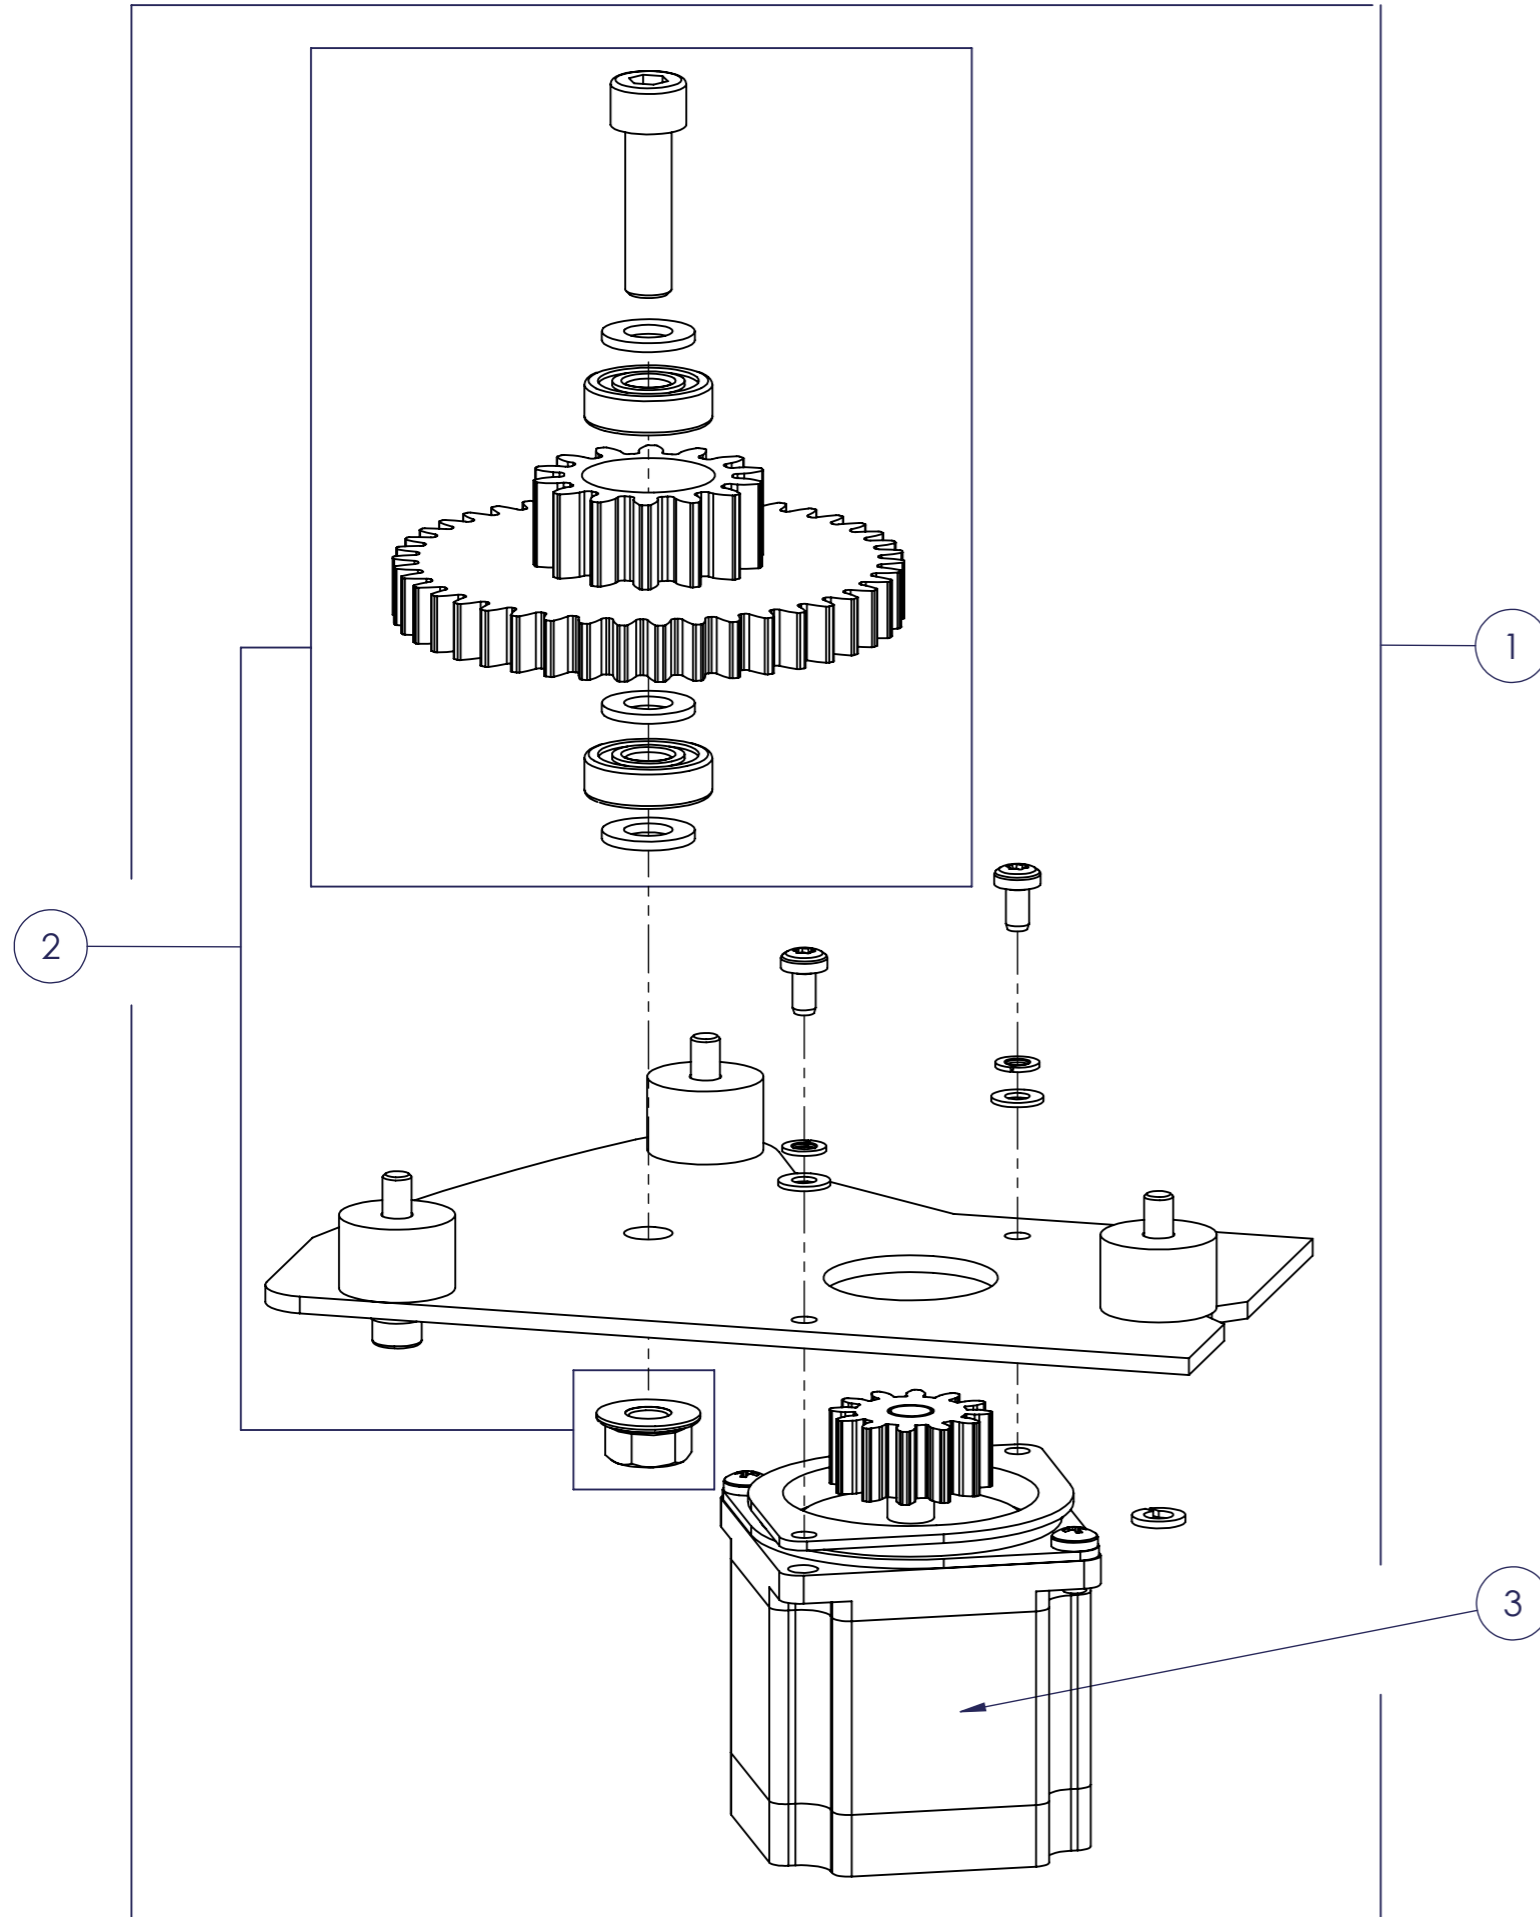

7813 X-SMART XL Turntable drive unit

PARTS LIST			
ITEM	PART #	DESCRIPTION	REMARK
1	1820263-SP	Turntablemotor,compl.(set 1pc)	
2	1819197-SP	Gear with bearings(set 1pc)	
3	1818821-SP	Motor,turntable