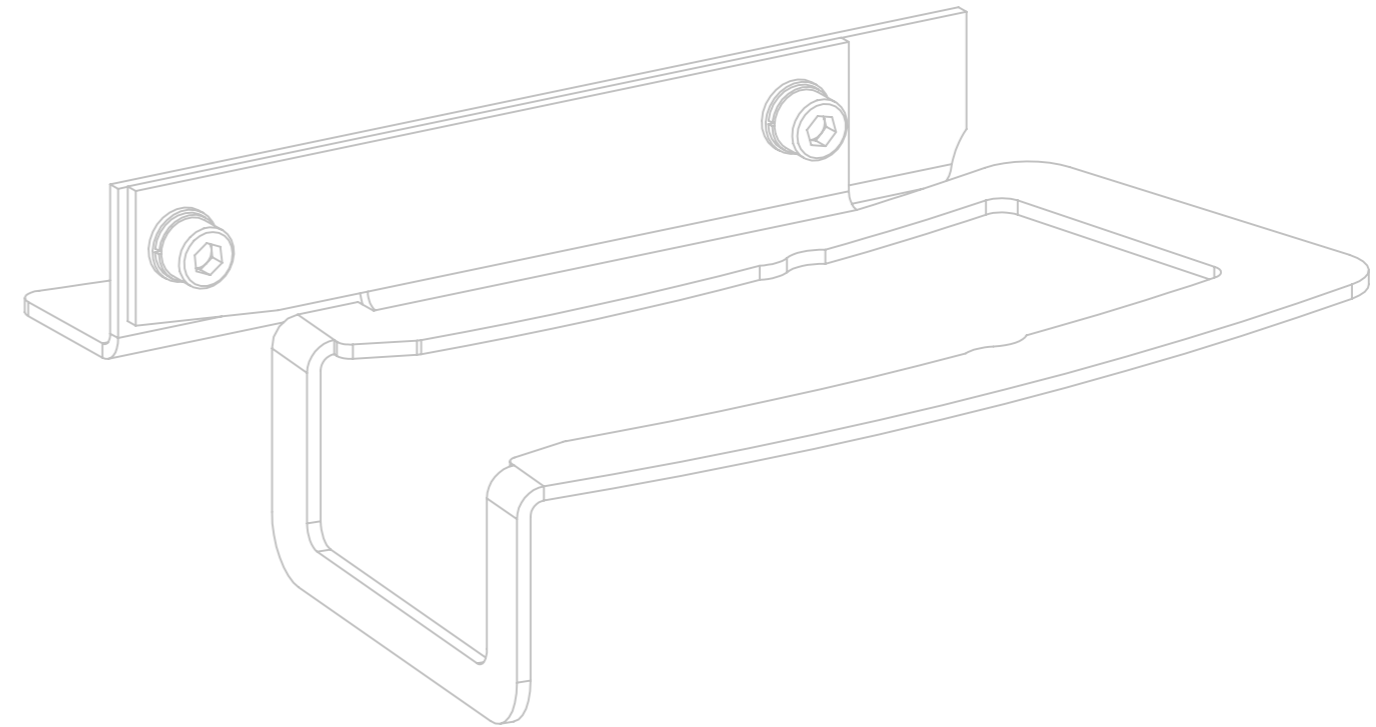

7814 X-SMART XL Brush unit

PARTS LIST			
ITEM	PART #	DESCRIPTION	REMARK
1	1820393-SP	Brush(set 1pc)	
2	1820417-SP	Container and brush(set 1pc)