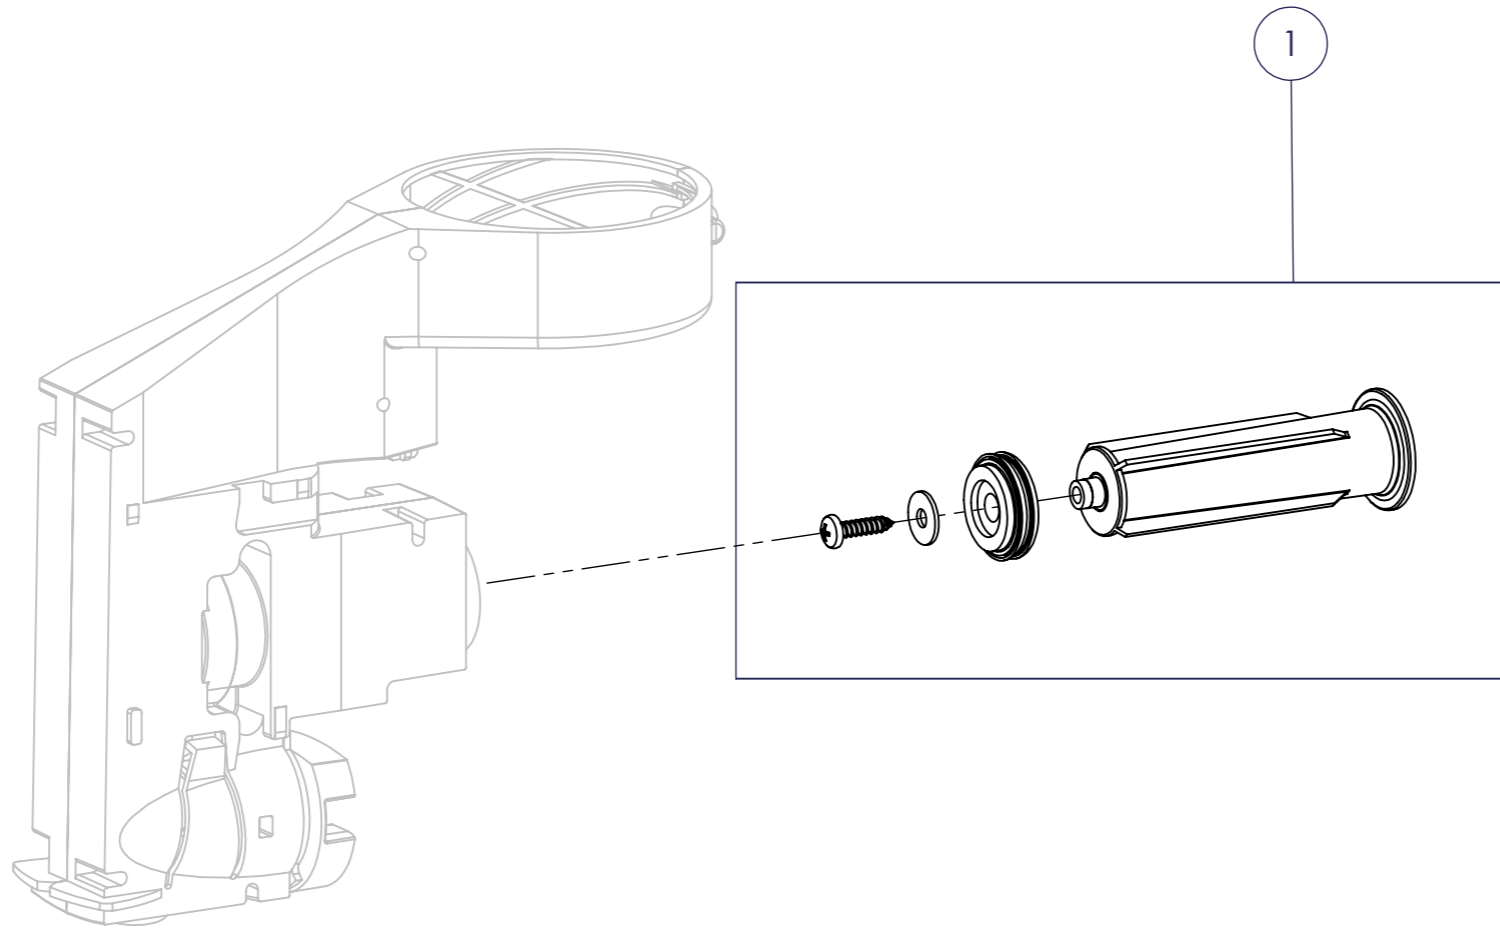

7842 X-SMART XL 1.3L Pump assembly

PARTS LIST			
ITEM	PART #	DESCRIPTION	REMARK
1	1818851-SP	Pistonrod + Piston(set 4pcs)