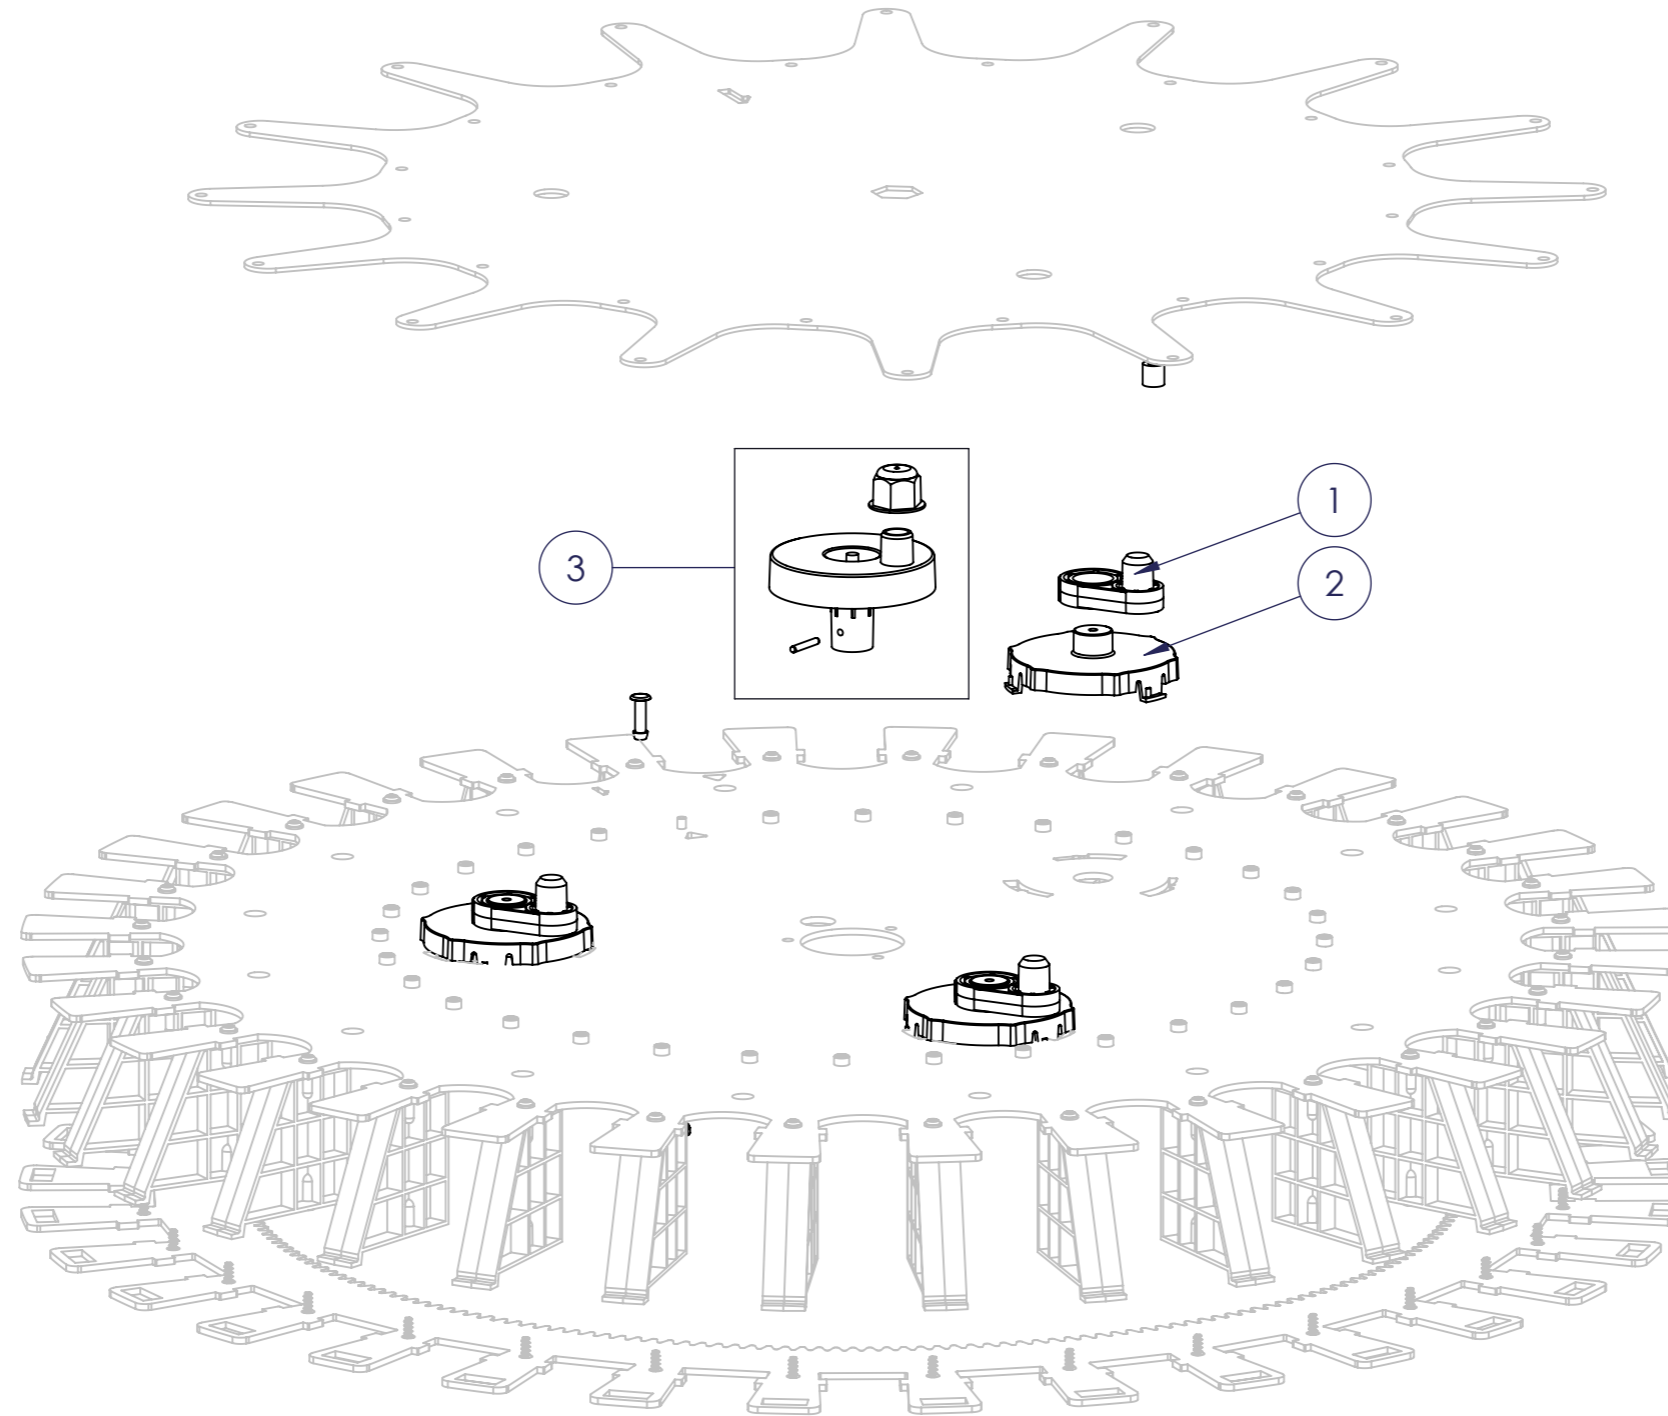

7800 X-SMART XL

PARTS LIST			
ITEM	PART #	DESCRIPTION	REMARK
1	1819589-SP	Latch, polymeric, set 4 pcs	
2	1820301-SP	Top plate, latch, set	
3	1820331-SP	X-SMART XL 1.3L Pump module	Page 7840
4	1820332-SP	X-SMART XL 1.3L Pump module, Solvent	Page 7840
5	1820333-SP	X-SMART XL 2.3L Pump module	Page 7830
6	1820334-SP	X-SMART XL 2.3L Pump module, Solvent	Page 7830
7	1820326	Top, Cover, X32	
8	1820314-SP	X-SMART XL Wrap	Page 7852
9	1820315-SP	Powersupply, 48V, 120W	
10	1817218-SP	USB Communication Cable	
11	1818952-SP	Can sensor	
12	1830176-SP	Cantable	
13		X-SMART XL Base assembly	Page 7810

7810 X-SMART XL Base assembly

PARTS LIST			
ITEM	PART #	DESCRIPTION	REMARK
1		X-SMART XL Turntable	Page 7811
2	1819222-SP	X-SMART XL SDM	Page 7812
3	1820263-SP	X-SMART XL Turntable drive unit	Page 7813
4	1820390-SP	EM-Switch,XXL	
5		X-SMART XL Brush unit	Page 7814
6		Agitation motor unit	Page 7815
7	1862422-SP	Wheel,traversing,centric,35mm	

7811 X-SMART XL Turntable

PARTS LIST			
ITEM	PART #	DESCRIPTION	REMARK
1	1816579-SP	Agitation,plate support(set 4pcs)	
2	1818800-SP	Agitation,disc(set 3pcs)	
3	1820379-SP	Agitation,crank (2 pcs)	

7812 X-SMART XL SDM

PARTS LIST			
ITEM	PART #	DESCRIPTION	REMARK
1	1818774-SP	Cap,spindle,encoder	
2	1818776-SP	Motor, stepper	
3	1818817-SP	Controlboard,SDM,iNSPiRE	
4	1816552-SP	Gripper	
5	1818775-SP	Actuator,valve,SDM (set 2 pcs)	
6	1818911-SP	Motor,Valve	