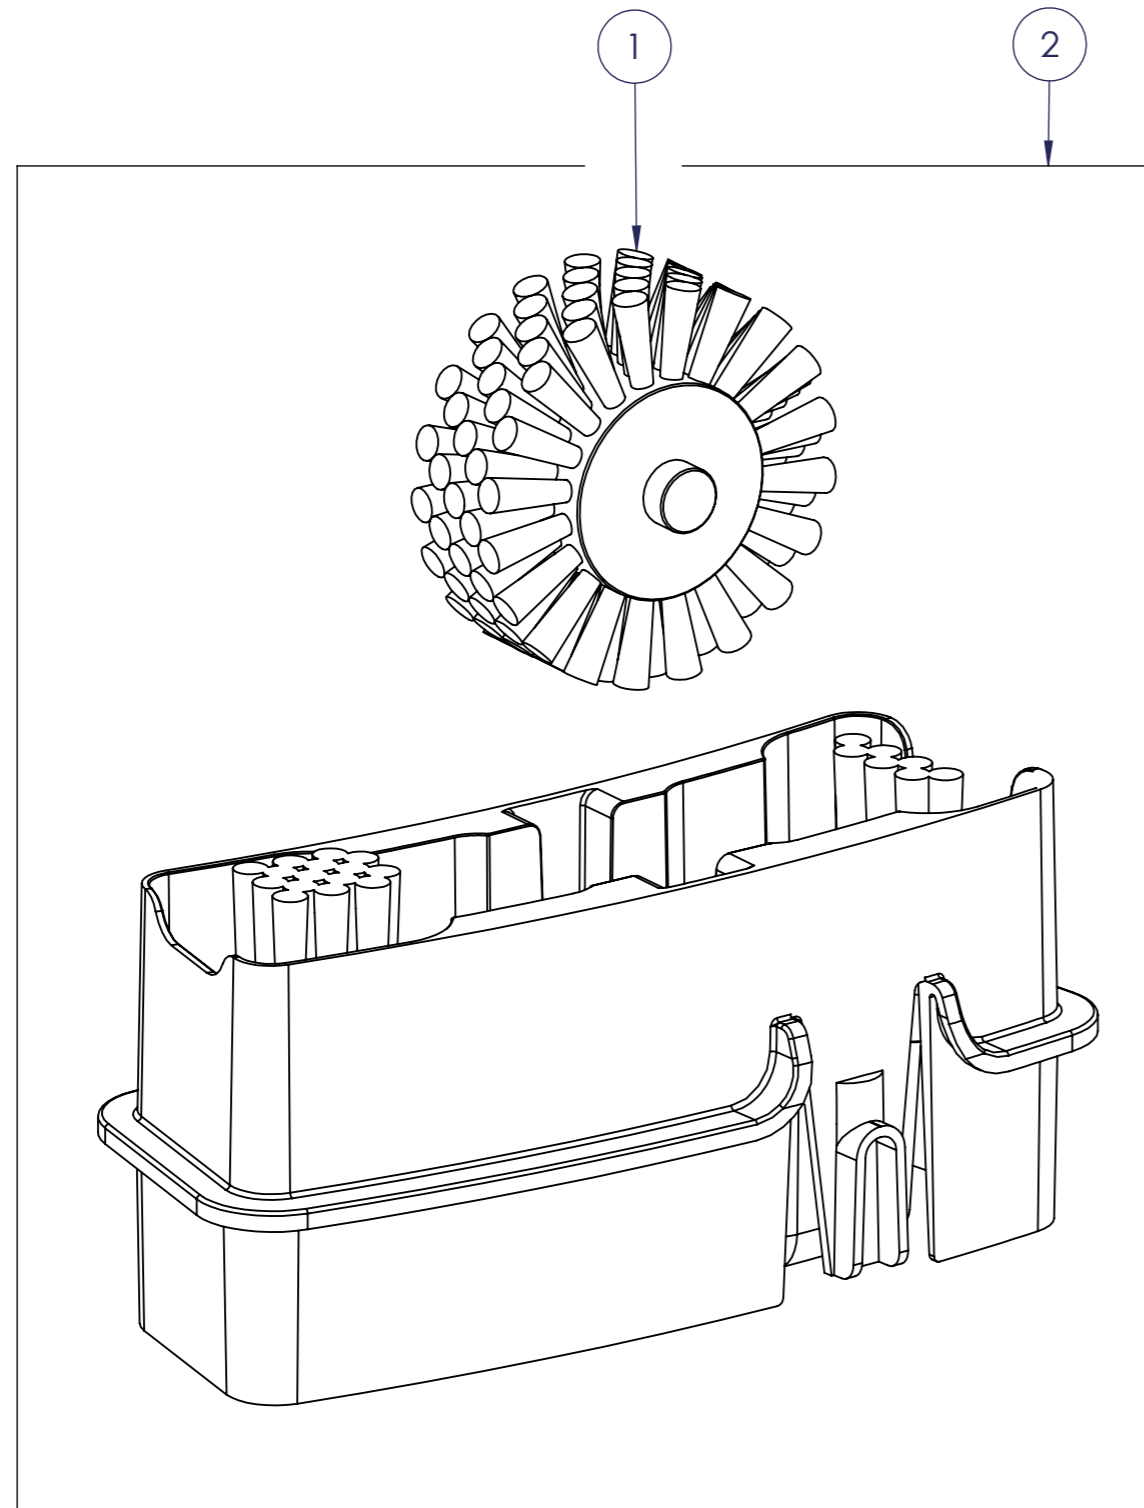

7814 X-SMART XL Brush unit

PARTS LIST			
ITEM	PART #	DESCRIPTION	REMARK
1	1820393-SP	Brush(set 1pc)	
2	1820417-SP	Container and brush(set 1pc)