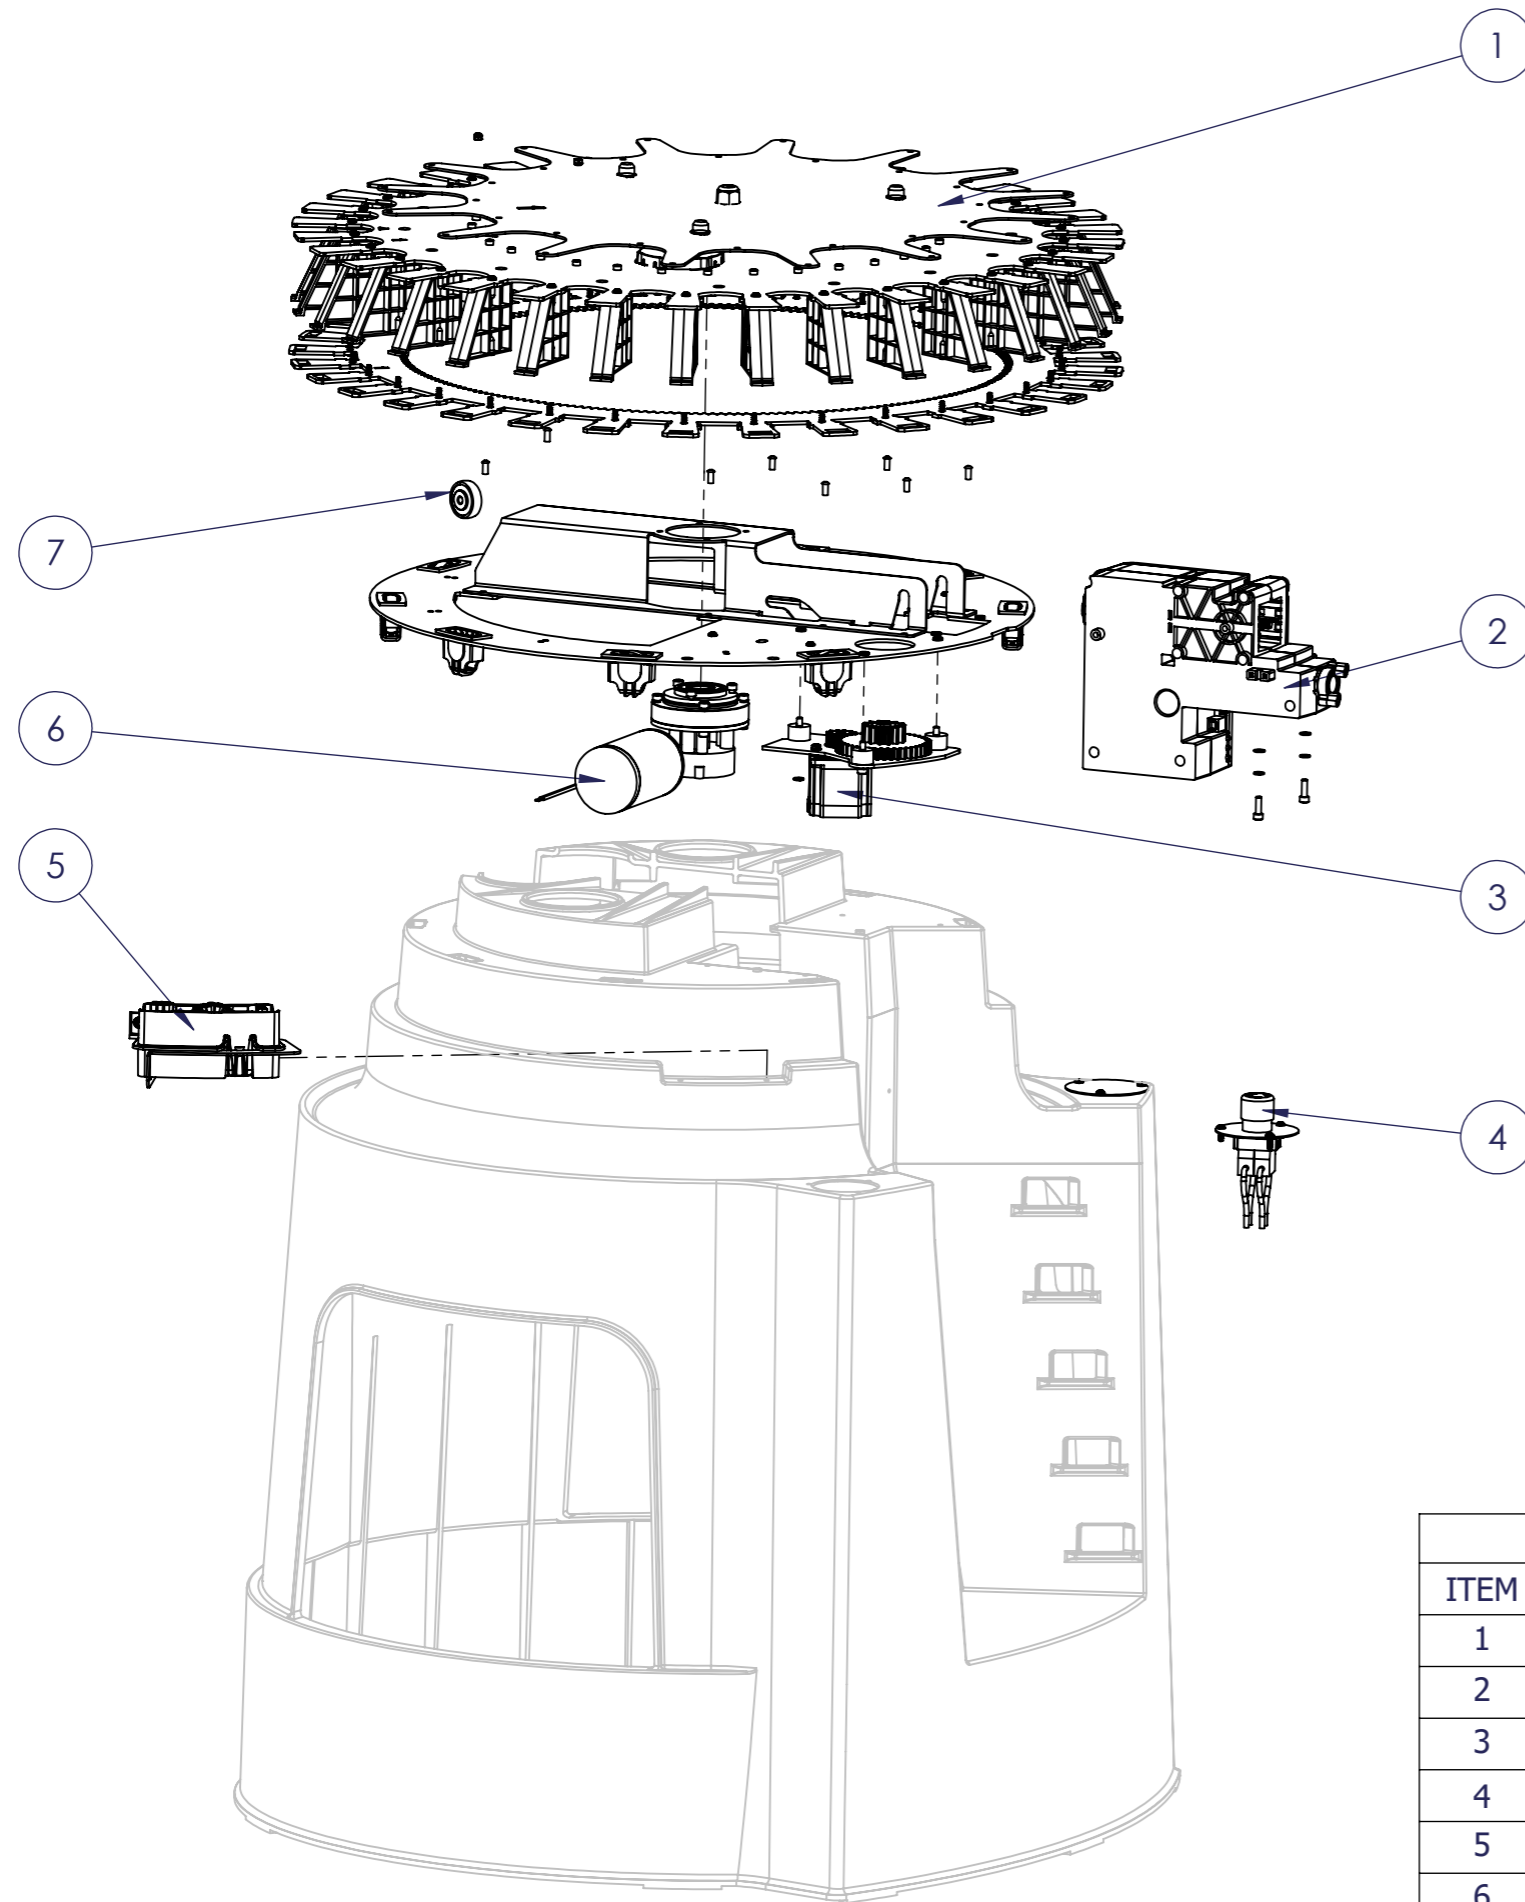

SPARE PARTS BOOK

X-SMART XL

INDEX

X-SMART XL	7800
X-SMART XL Base assembly	7810
X-SMART XL Turntable.....	7811
X-SMART XL SDM.....	7812
X-SMART XL Turntable drive unit	7813
X-SMART XL Brush unit.....	7814
X-SMART XL Agitation motor unit	7815
X-SMART XL 2.3L Pump module	7830
X-SMART XL 2.3L Canister	7831
X-SMART XL 2.3L Pump assembly.....	7832
X-SMART XL 1.3L Pump module	7840
X-SMART XL 1.3L Canister	7841
X-SMART XL 1.3L Pump assembly.....	7842
X-SMART XL Wrap	7852

7800 X-SMART XL

PARTS LIST			
ITEM	PART #	DESCRIPTION	REMARK
1	1819589-SP	Latch, polymeric, set 4 pcs	
2	1820301-SP	Top plate, latch, set	
3	1820331-SP	X-SMART XL 1.3L Pump module	Page 7840
4	1820332-SP	X-SMART XL 1.3L Pump module, Solvent	Page 7840
5	1820333-SP	X-SMART XL 2.3L Pump module	Page 7830
6	1820334-SP	X-SMART XL 2.3L Pump module, Solvent	Page 7830
7	1820326	Top, Cover, X32	
8	1820314-SP	X-SMART XL Wrap	Page 7852
9	1820315-SP	Powersupply, 48V, 120W	
10	1817218-SP	USB Communication Cable	
11	1818952-SP	Can sensor	
12	1830176-SP	Cantable	
13		X-SMART XL Base assembly	Page 7810

7810 X-SMART XL Base assembly

PARTS LIST			
ITEM	PART #	DESCRIPTION	REMARK
1		X-SMART XL Turntable	Page 7811
2	1819222-SP	X-SMART XL SDM	Page 7812
3	1820263-SP	X-SMART XL Turntable drive unit	Page 7813
4	1820390-SP	EM-Switch,XXL	
5		X-SMART XL Brush unit	Page 7814
6		Agitation motor unit	Page 7815
7	1862422-SP	Wheel,traversing,centric,35mm	

PARTS LIST			
ITEM	PART #	DESCRIPTION	REMARK
1	1818774-SP	Cap,spindle,encoder	
2	1818776-SP	Motor, stepper	
3	1818817-SP	Controlboard,SDM,iNSPiRE	
4	1816552-SP	Gripper	
5	1818775-SP	Actuator,valve,SDM (set 2 pcs)	
6	1818911-SP	Motor,Valve	