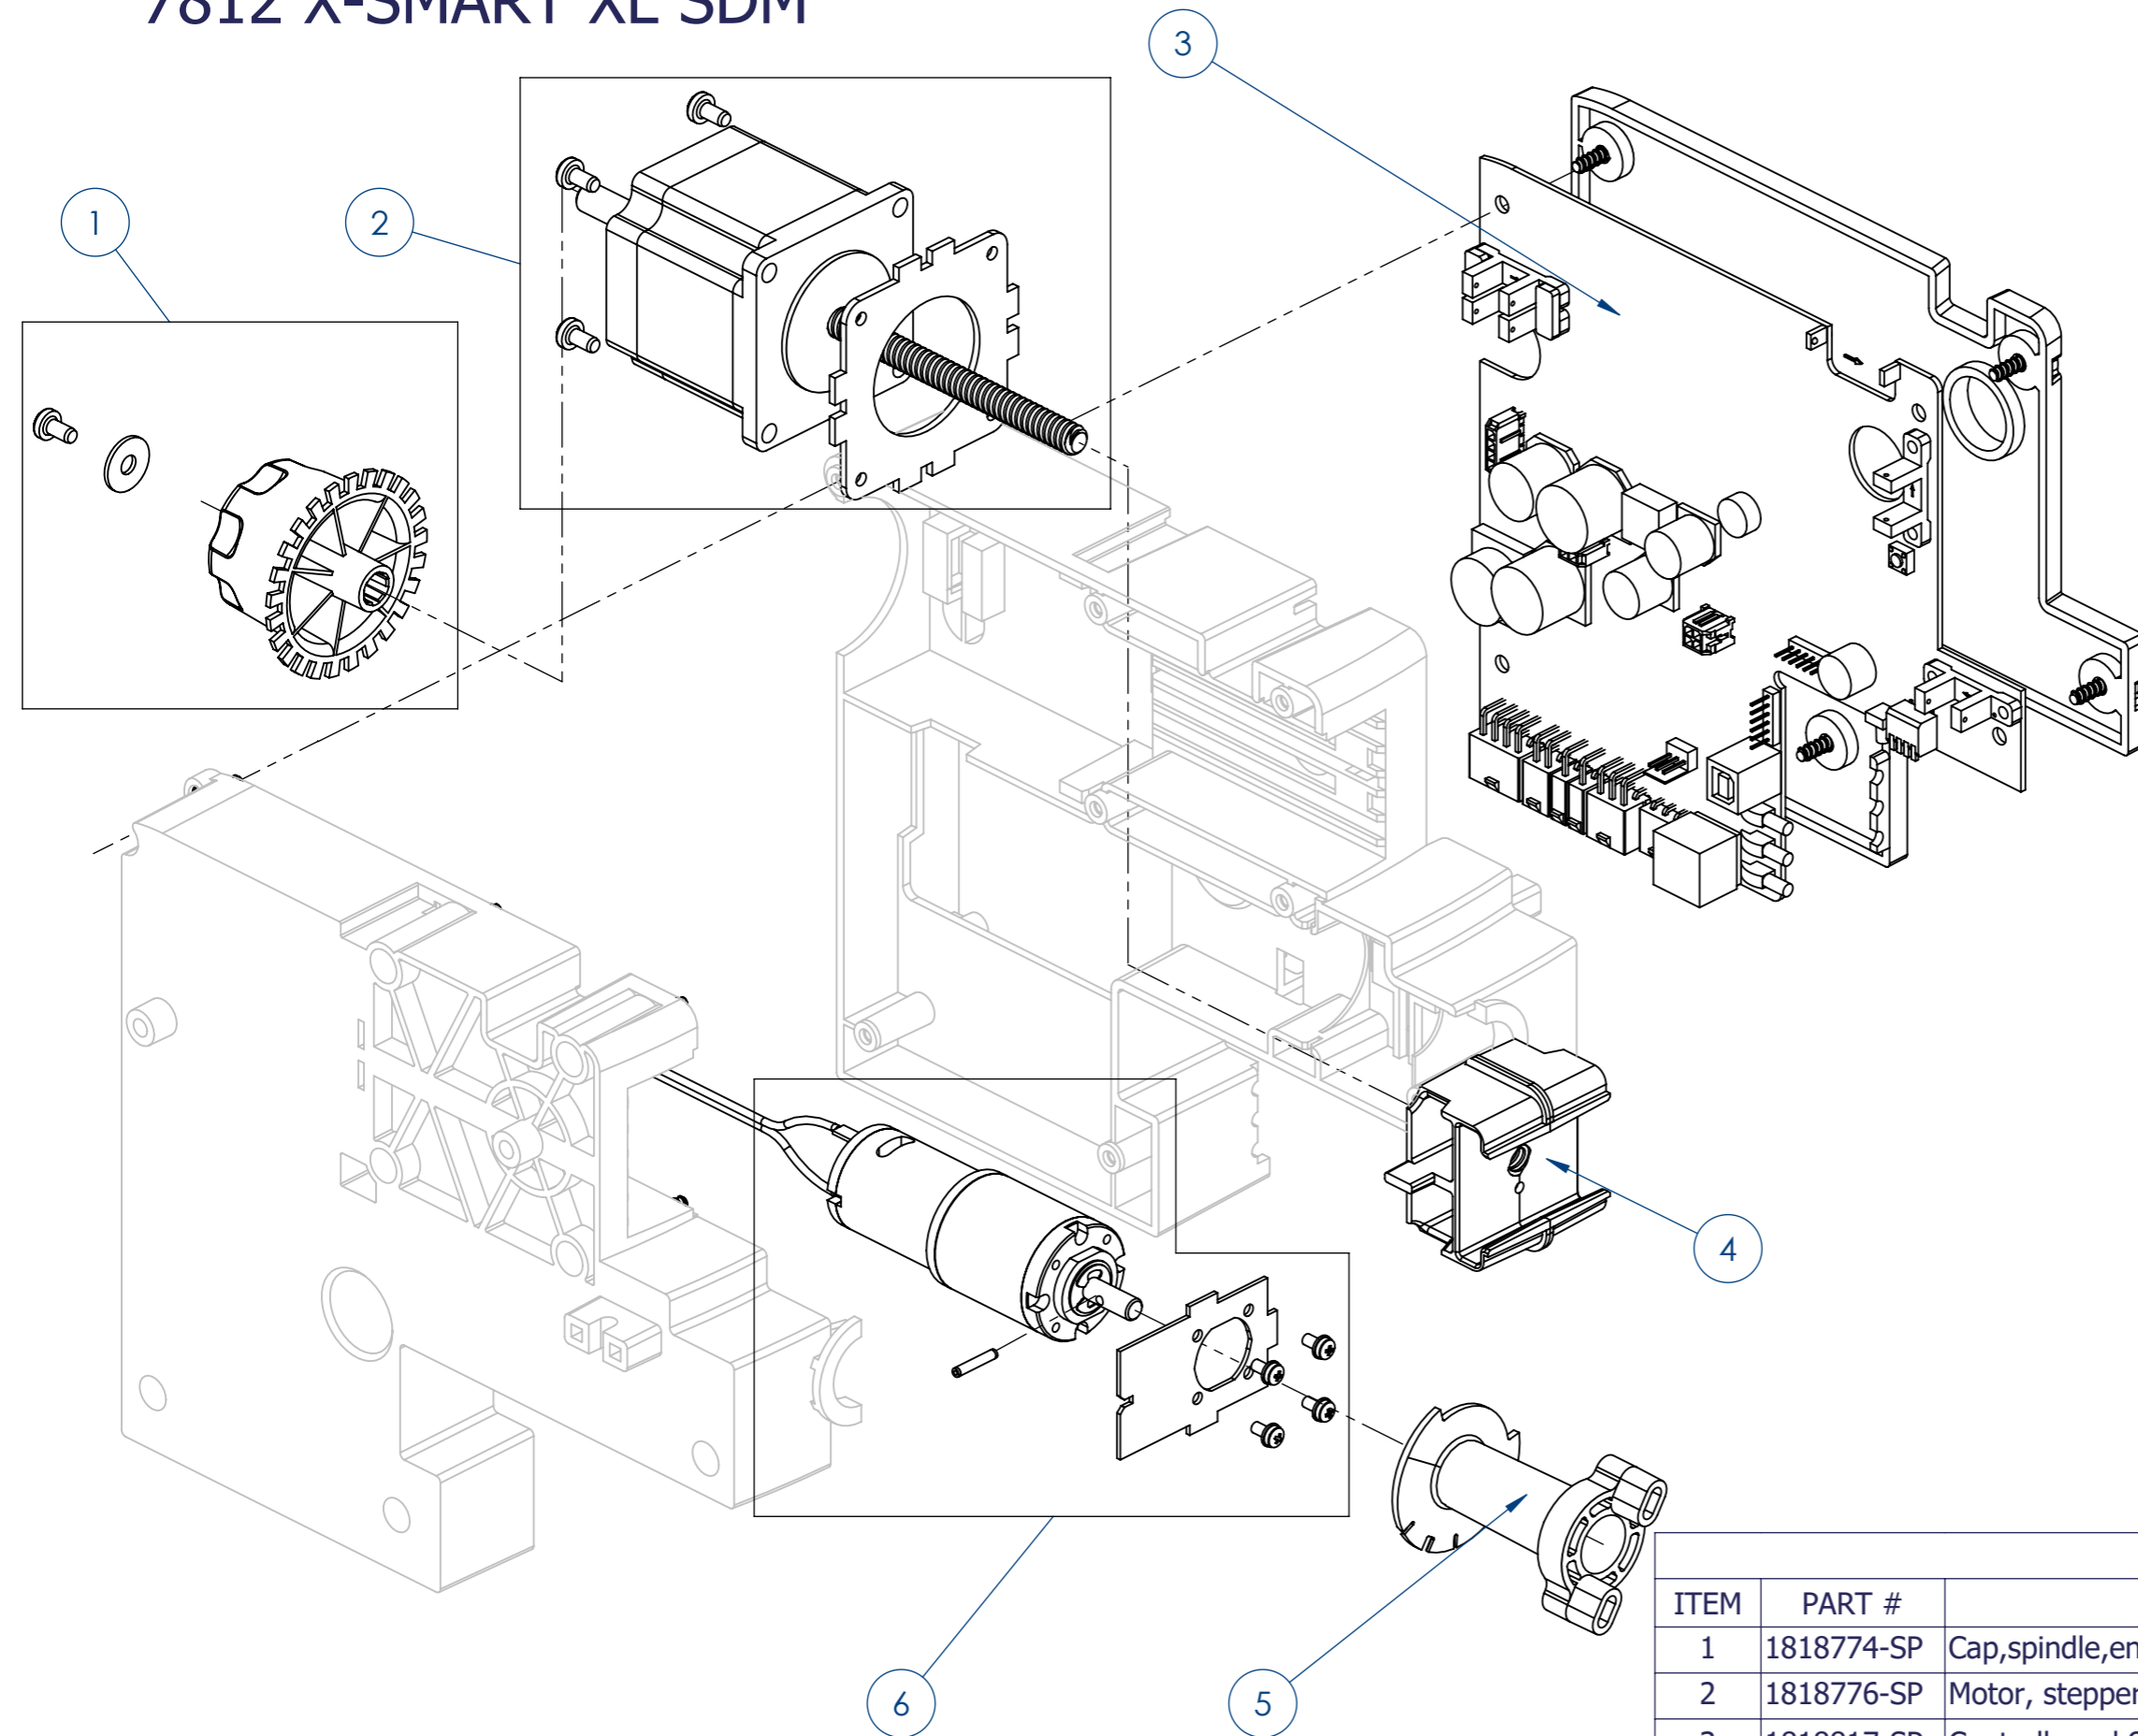

7800 X-SMART XL

PARTS LIST			
ITEM	PART #	DESCRIPTION	REMARK
1	1819589-SP	Latch, polymeric, set 4 pcs	
2	1820301-SP	Top plate, latch, set	
3	1820331-SP	X-SMART XL 1.3L Pump module	Page 7840
4	1820332-SP	X-SMART XL 1.3L Pump module, Solvent	Page 7840
5	1820333-SP	X-SMART XL 2.3L Pump module	Page 7830
6	1820334-SP	X-SMART XL 2.3L Pump module, Solvent	Page 7830
7	1820326	Top, Cover, X32	
8	1820314-SP	X-SMART XL Wrap	Page 7852
9	1820315-SP	Powersupply, 48V, 120W	
10	1817218-SP	USB Communication Cable	
11	1818952-SP	Can sensor	
12	1830176-SP	Cantable	
13		X-SMART XL Base assembly	Page 7810

7810 X-SMART XL Base assembly

PARTS LIST			
ITEM	PART #	DESCRIPTION	REMARK
1		X-SMART XL Turntable	Page 7811
2	1819222-SP	X-SMART XL SDM	Page 7812
3	1820263-SP	X-SMART XL Turntable drive unit	Page 7813
4	1820390-SP	EM-Switch,XXL	
5		X-SMART XL Brush unit	Page 7814
6		Agitation motor unit	Page 7815
7	1862422-SP	Wheel,traversing,centric,35mm	

7811 X-SMART XL Turntable

PARTS LIST			
ITEM	PART #	DESCRIPTION	REMARK
1	1816579-SP	Agitation,plate support(set 4pcs)	
2	1818800-SP	Agitation,disc(set 3pcs)	
3	1820379-SP	Agitation,crank (2 pcs)	

7812 X-SMART XL SDM

PARTS LIST			
ITEM	PART #	DESCRIPTION	REMARK
1	1818774-SP	Cap,spindle,encoder	
2	1818776-SP	Motor, stepper	
3	1818817-SP	Controlboard,SDM,iNSPiRE	
4	1816552-SP	Gripper	
5	1818775-SP	Actuator,valve,SDM (set 2 pcs)	
6	1818911-SP	Motor,Valve	