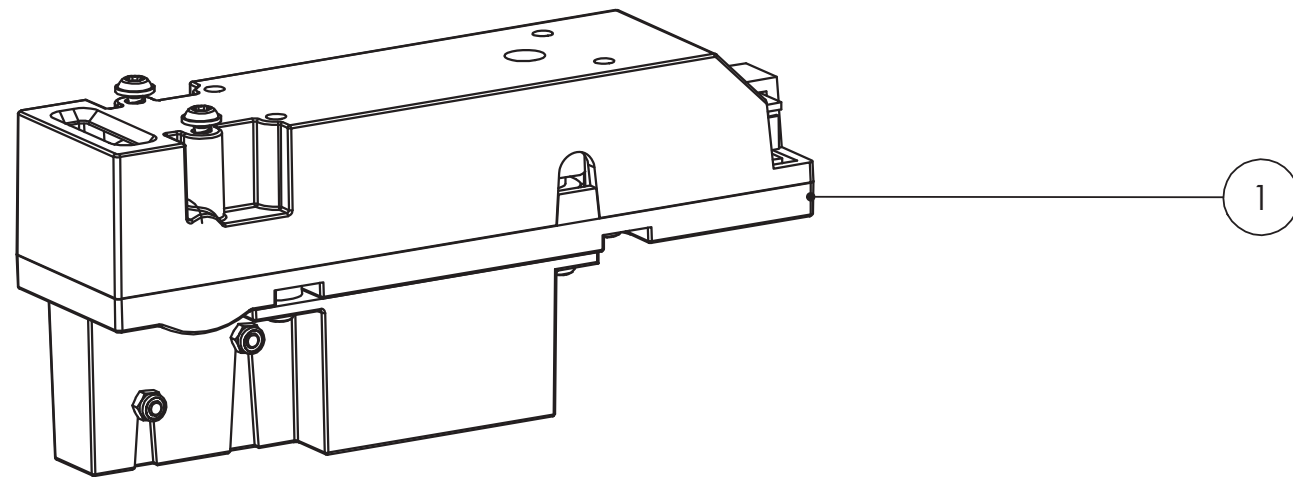

7050-A Door lock

Up to 01/04/2016, only for codes 99480

PARTS LIST			
ITEM	PART #	DESCRIPTION	REMARK
1	1817406-SP	DOORLOCK