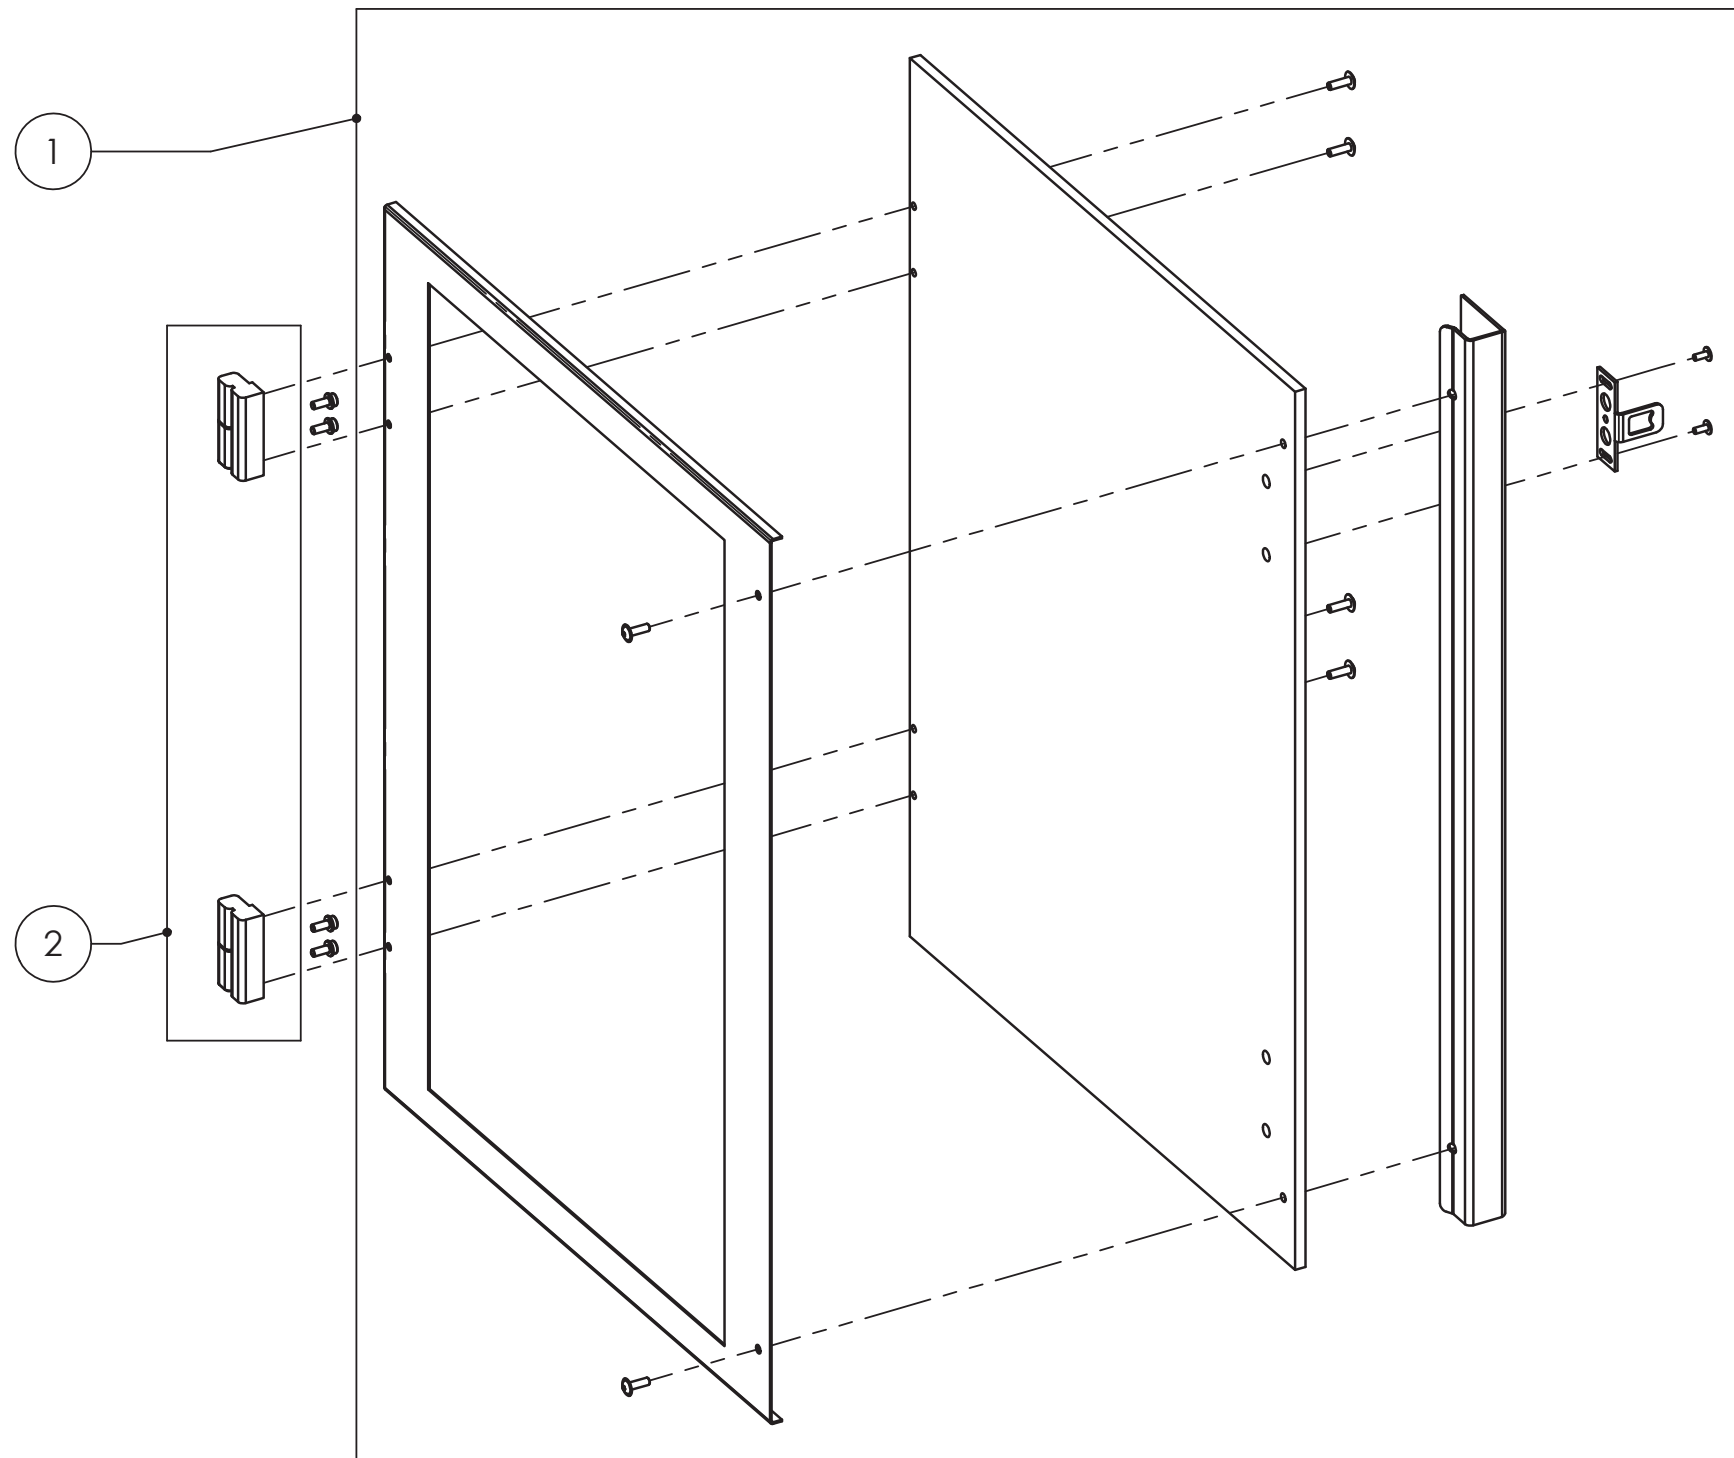

7002 A Door Assembly Left

PARTS LIST			
ITEM	PART #	DESCRIPTION	REMARK
1	1818411-SP	Door complete	
2	1864851-SP	Set Hinges Left side mounted