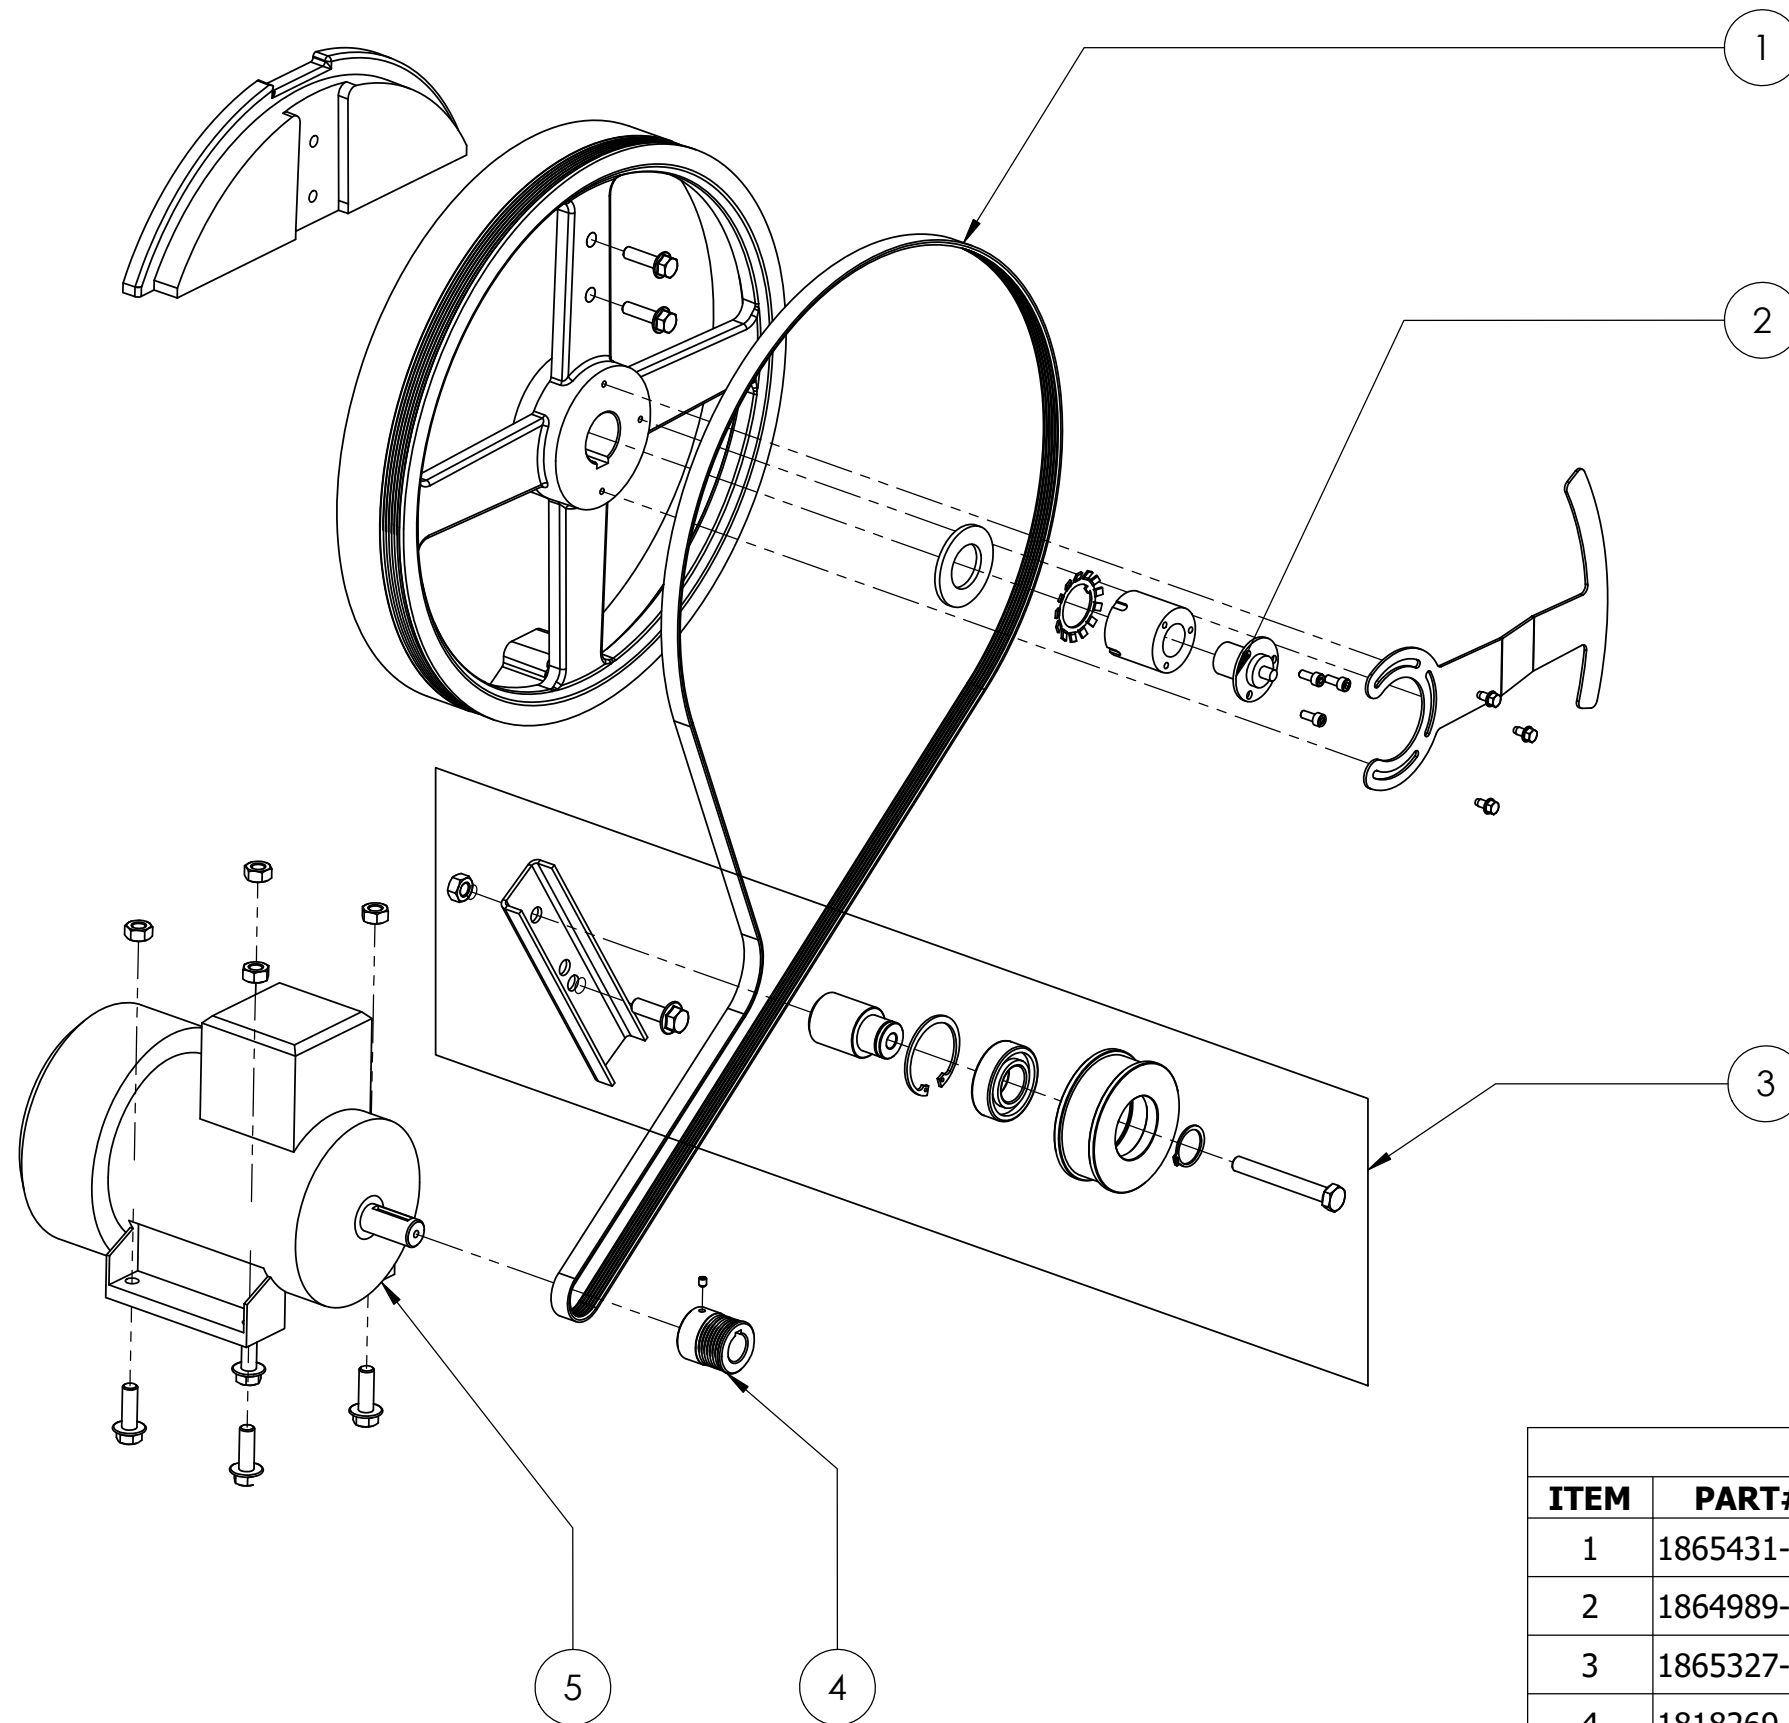

7012 Automatic clamping assembly

PARTS LIST			
ITEM	PART #	DESCRIPTION	REMARK
1	1818223-SP	Clamp motor	
2	1092070-SP	Bearing	

7013 Extractable Jaw Assembly

PARTS LIST				
ITEM	PART #	DESCRIPTION	REMARK	QTY
1	1865425-SP	LOWER PLATE		1
2	1865205-SP	CLAMPING DISC SHAFT,BOTTOM		1
3	1092015-SP	BEARING		2
4	1865184-SP	EXTRACTABLE BLOCK		1
5	1865231-SP	EXTRACTABLE RAIL,2 PCS		2
6	1865177-SP	LEAD SCREW NUT RH,SET		1
7	1865206-SP	EXTRACTABLE HANDLE		1
8	1865188-SP	EXTRACTABLE HANDLE, SET		1
9	1865190-SP	PLUNGER,SET		1

7014 Guide Bar Assembly

PARTS LIST				
ITEM	PART #	DESCRIPTION	REMARK	QTY
1	1865789-SP	SPLINED SHAFT & PULLEY		1
2	1818382-SP	PINION GEAR		1
3	1865182-SP	GEAR COVER		1

7015 Spindle Housing Assembly

PARTS LIST				
ITEM	PART #	DESCRIPTION	REMARK	QTY
1	1818364-SP	MAIN SPINDLE,SET		1
2	1818378-SP	BEARING SET		1
3	1818427-SP	BEVELGEAR		1

7020 Cradle lock GA480

PARTS LIST			
ITEM	PART #	DESCRIPTION	REMARK
1	1865218-SP	LOCK ROLLER,SET,2 PCS	
2	1818018-SP	PCB LOCK	
3	1818252-SP	LOCK MOTOR	
4	1865583-SP	Cradle lock assembly	

7030 Electronic Plate Assembly

7040 Cradle pulley assembly

PARTS LIST				
ITEM	PART#	DESCRIPITON	REMARK	QTY
1	1865431-SP	BELT		1
2	1864989-SP	SLIPRING		1
3	1865327-SP	BELT TENTIONER ASSEMBLY,SET		1
4	1818269-SP	MOTOR PULLEY,ø36		1
5	1865815-SP	Motor,750W,3phase,IE3		1