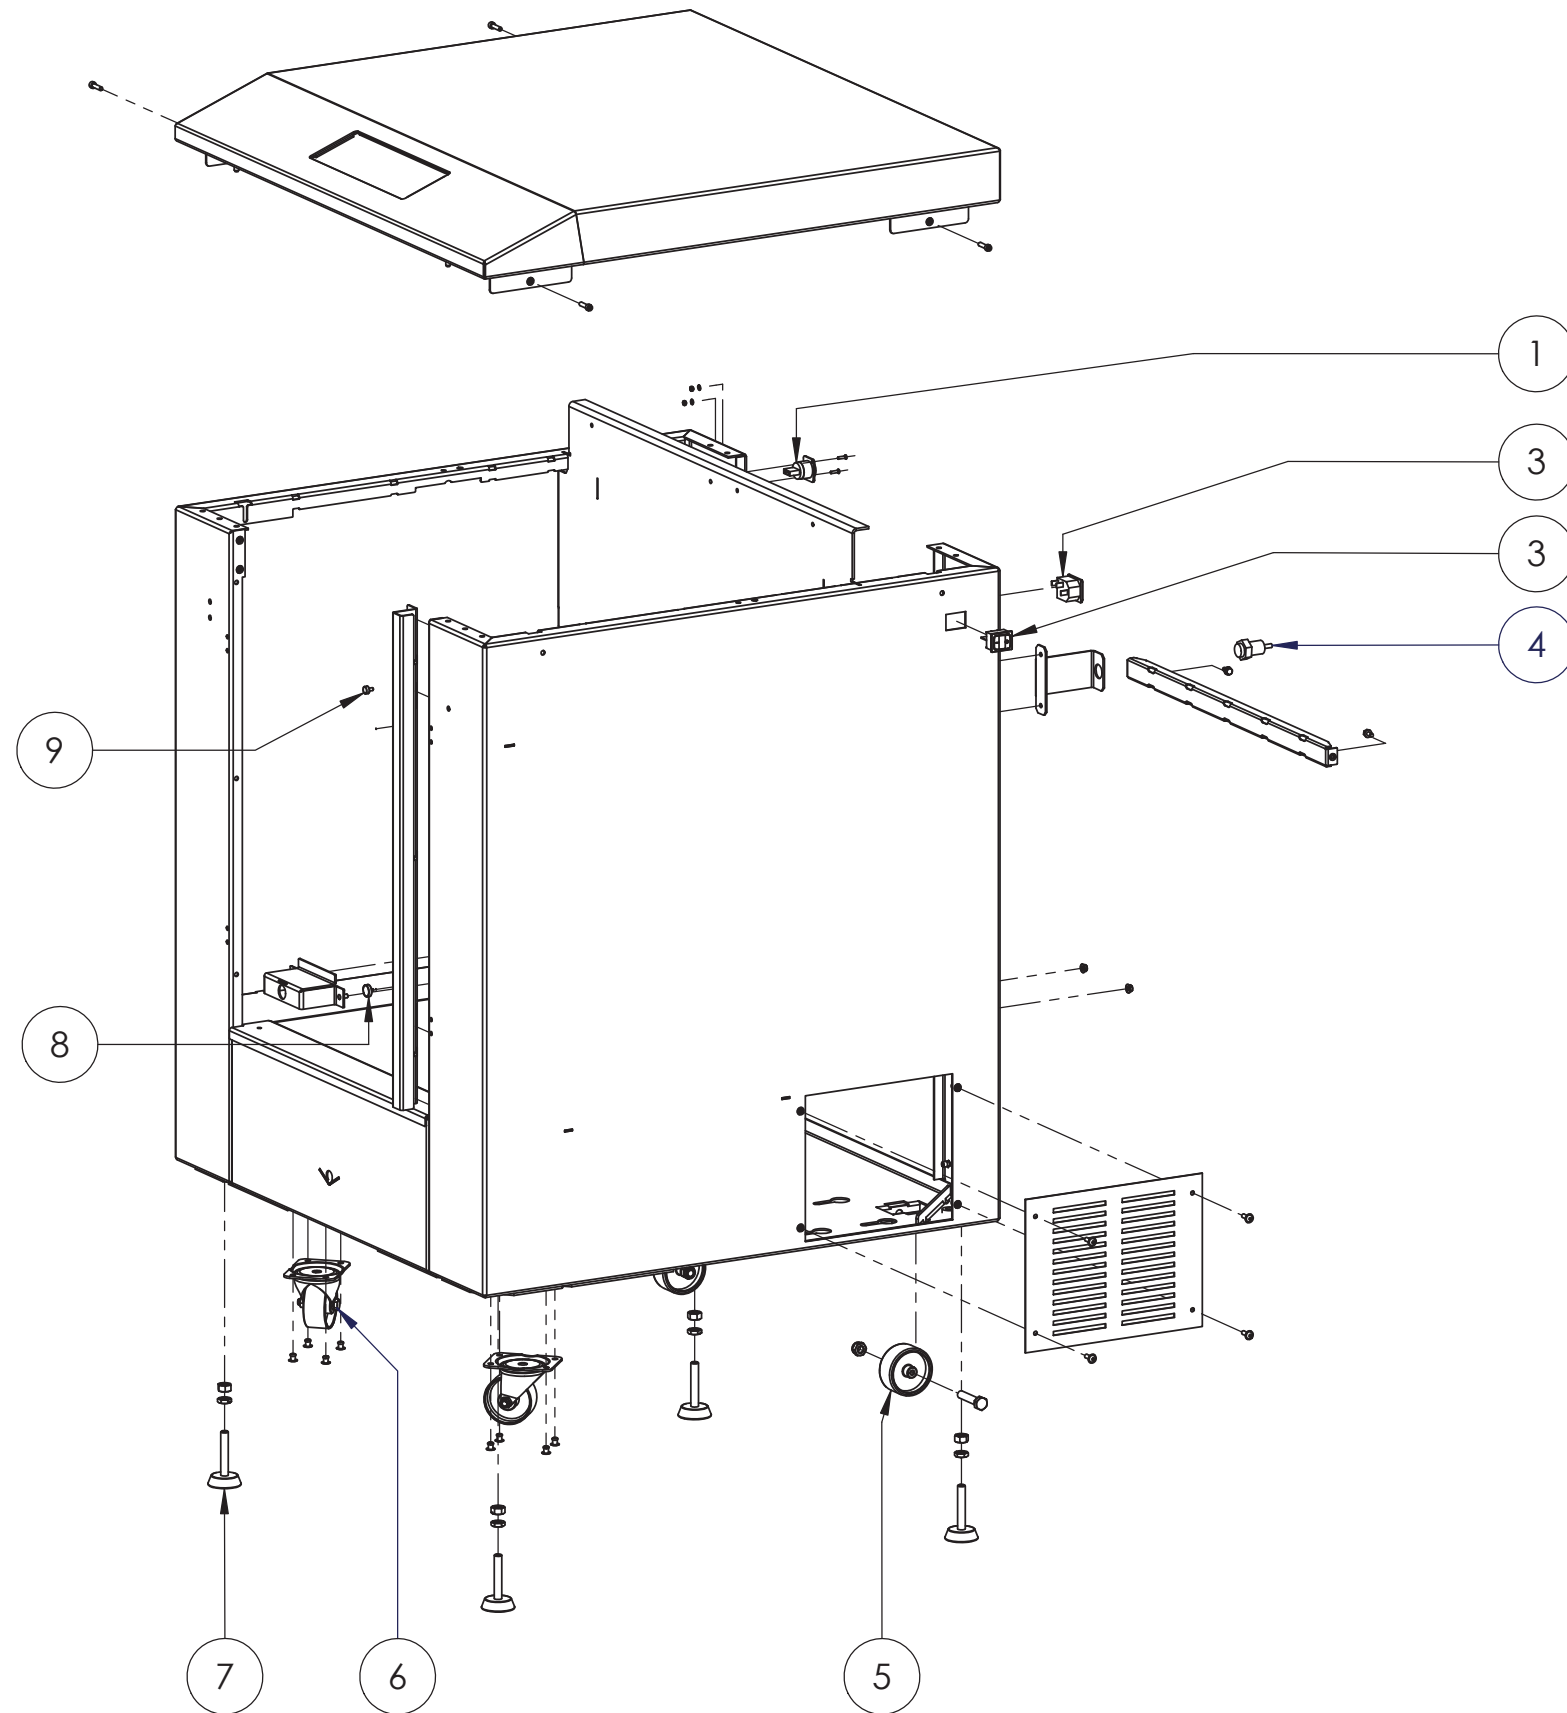

SPARE PARTS BOOK

GA480

INDEX

DESCRIPTION	PAGE
GA480	7000
FRAME ASSEMBLY.....	7001
DOOR ASSEMBLY LEFT	7002-A
DOOR ASSEMBLY RIGHT	7002-B
DISPLAY ASSEMBLY	7003
SLIDING DOOR	7004
CRADLE AND SPINDLE HOUSING.....	7010
TOP JAW ASSEMBLY.....	7011
AUTOMATIC CLAMPING ASSEMBLY.....	7012
EXTRACTABLE JAW ASSEMBLY	7013
GUIDE BAR ASSEMBLY	7014
SPINDLE HOUSING ASSEMBLY	7015
CRADLE LOCK ASSEMBLY	7020
ELECTRONIC PLATE ASSEMBLY	7030
CRADLE PULLEY ASSEMBLY	7040
DOORLOCK.....	7050-A
DOORLOCK.....	7050-B
DOORLOCK.....	7050-C

7000 GA480

PARTS LIST			
ITEM	PART #	DESCRIPTION	REMARK
1		DOOR ASSEMBLY LEFT / RIGHT	Page 7002 A / 7002 B
2		CRADLE	Page 7010
3		DOORLOCK	Page 7050-A
4		DISPLAY	Page 7003
5		FRAME ASSEMBLY	Page 7001
6		CRADLE LOCK	Page 7020
7		CRADLE PULLEY ASSEMBLY	PAGE 7040
8		ELECTRONIC ASSEMBLY	Page 7030

7001 Frame assembly

PARTS LIST			
ITEM	PART #	DESCRIPTION	REMARK
1	1818226-SP	USB connector	
3	1170076-SP	Switch,On/Off,Red,16A	
3	1864618-SP	NETENTRY, PF0033/20/63	
4	1817943-SP	Cable 8, Cradlehomesensor	
5	1817655-SP	WHEEL,65x30,2 PCS	
6	1110340-SP	Wheel,swivelling	
7	1862594-SP	Foot,plastic,M10x60(set 4 pcs)	
8	A101874-SP	Door magnet	
9	A101445-SP	Door Magnet small	

7002 A Door Assembly Left

PARTS LIST			
ITEM	PART #	DESCRIPTION	REMARK
1	1818411-SP	Door complete	
2	1864851-SP	Set Hinges Left side mounted	

7002 B Door Assembly Right

PARTS LIST			
ITEM	PART #	DESCRIPTION	REMARK
1	1818411-SP	Door complete	
2	1817131-SP	Set Hinge 96 Type-B	