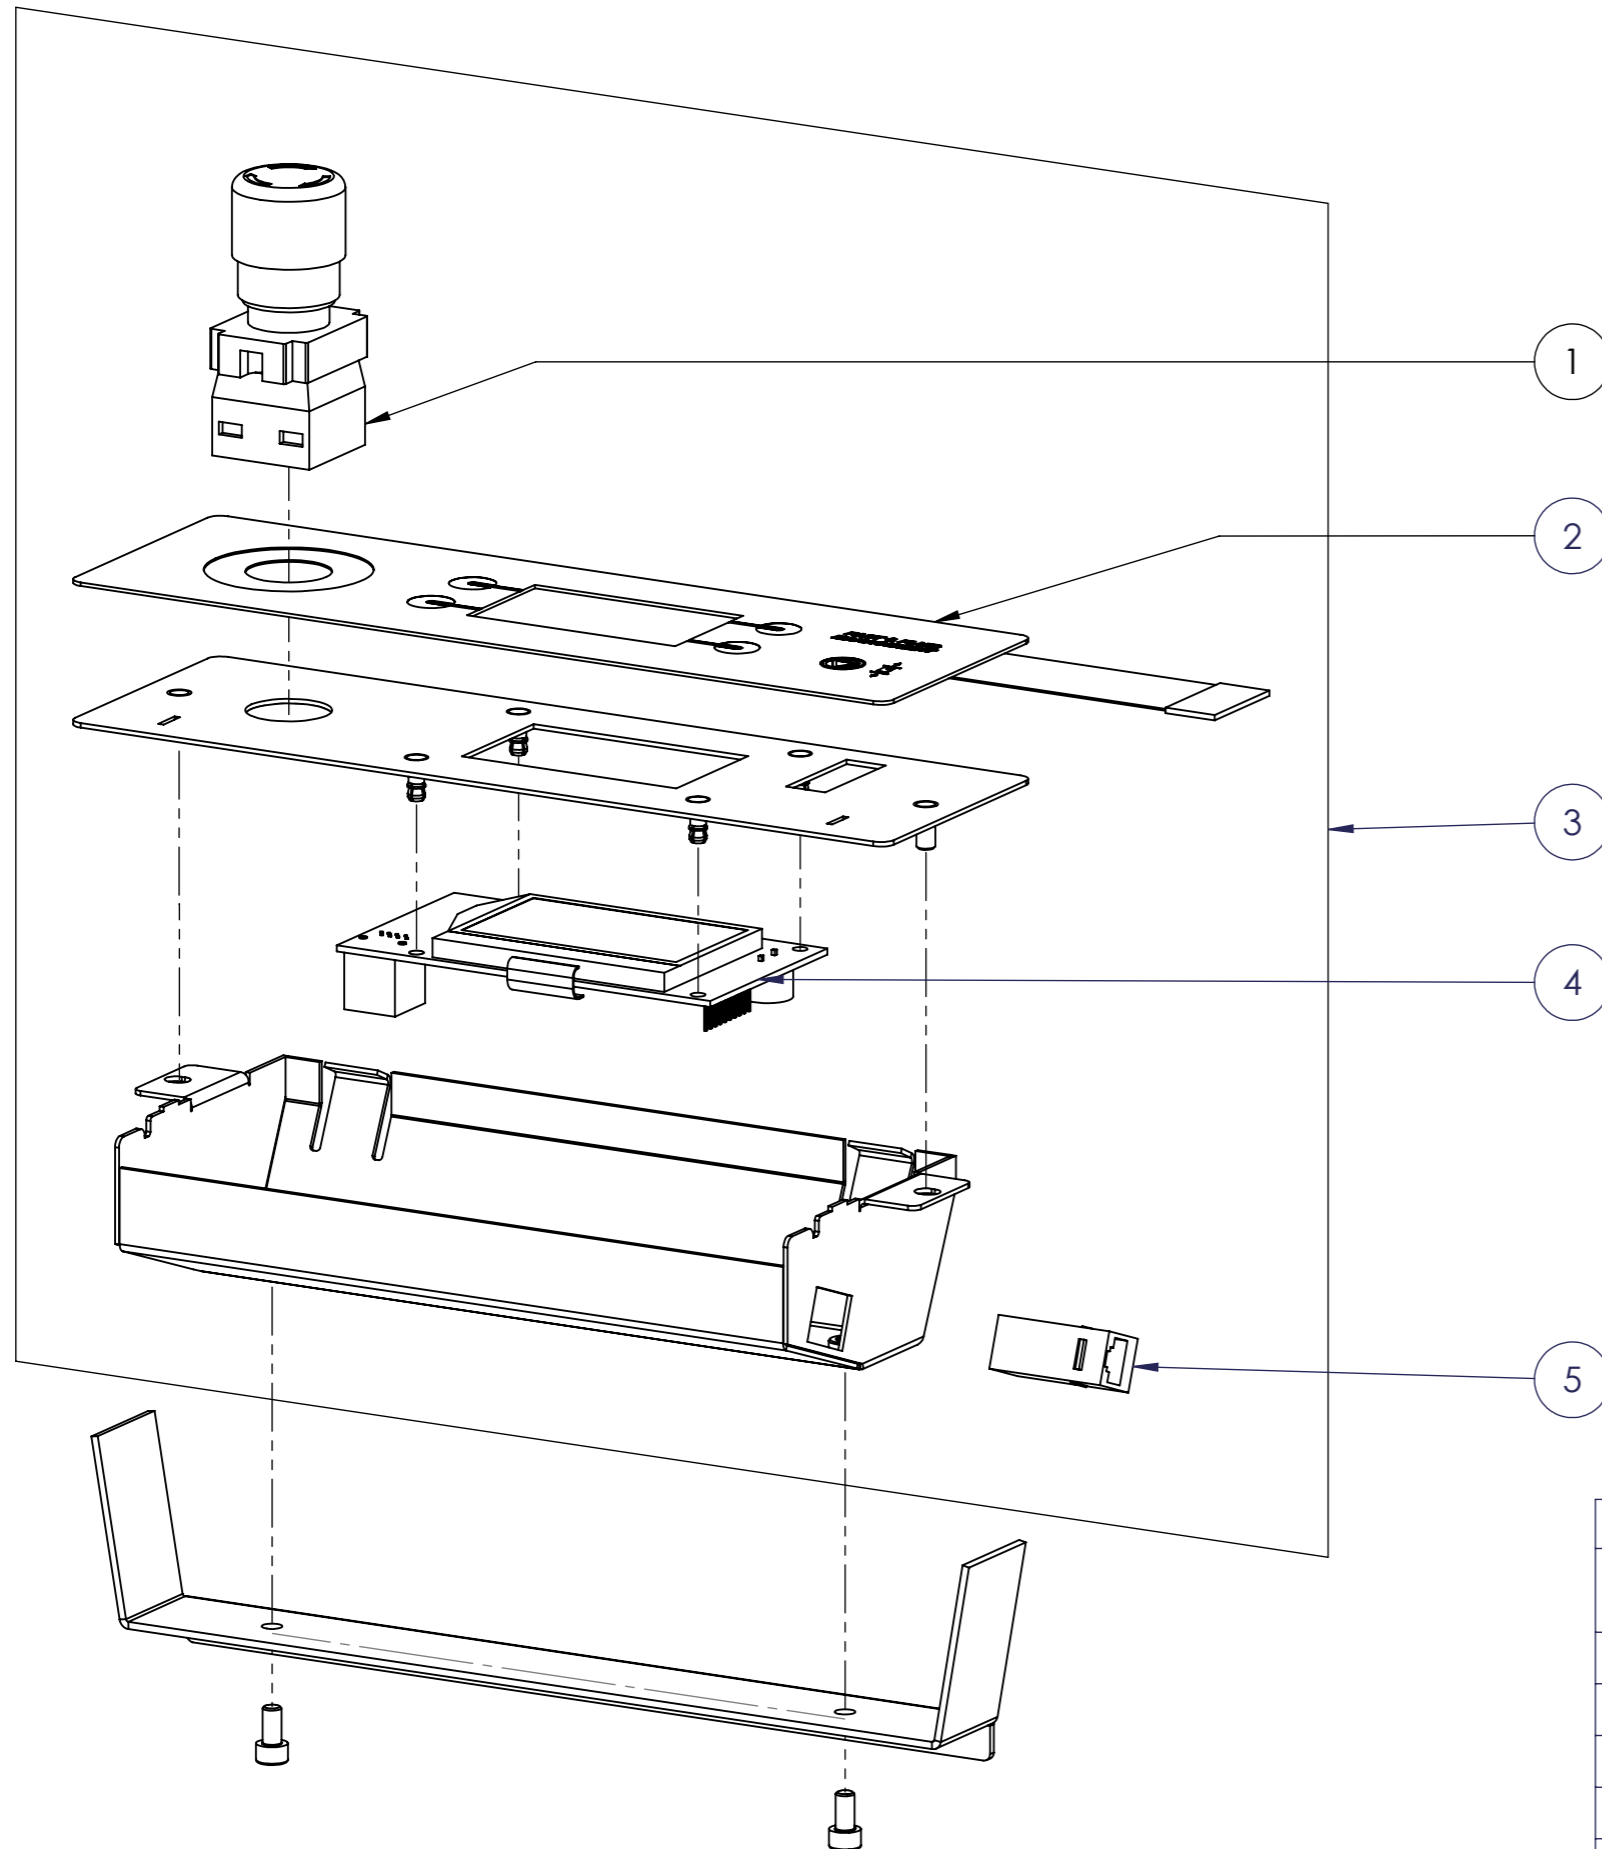

7001 Frame assembly

PARTS LIST			
ITEM	PART #	DESCRIPTION	REMARK
1	1818226-SP	USB connector	
3	1170076-SP	Switch,On/Off,Red,16A	
3	1864618-SP	NETENTRY, PF0033/20/63	
4	1817943-SP	Cable 8, Cradlehomesensor	
5	1817655-SP	WHEEL,65x30,2 PCS	
6	1110340-SP	Wheel,swivelling	
7	1862594-SP	Foot,plastic,M10x60(set 4 pcs)	
8	A101874-SP	Door magnet	
9	A101445-SP	Door Magnet small	

7002 A Door Assembly Left

PARTS LIST			
ITEM	PART #	DESCRIPTION	REMARK
1	1818411-SP	Door complete	
2	1864851-SP	Set Hinges Left side mounted	

7002 B Door Assembly Right

PARTS LIST			
ITEM	PART #	DESCRIPTION	REMARK
1	1818411-SP	Door complete	
2	1817131-SP	Set Hinge 96 Type-B	

7003 Display Assembly

PARTS LIST			
ITEM	PART #	DESCRIPTION	REMARK
1	1864937-SP	Emergency Switch Complete	
2	1818152-SP	Keyboard Foil,GA	
3	1818180-SP	Display complete	
4	1818130-SP	Display SK & GA	
5	1818322-SP	Keystone RJ45	