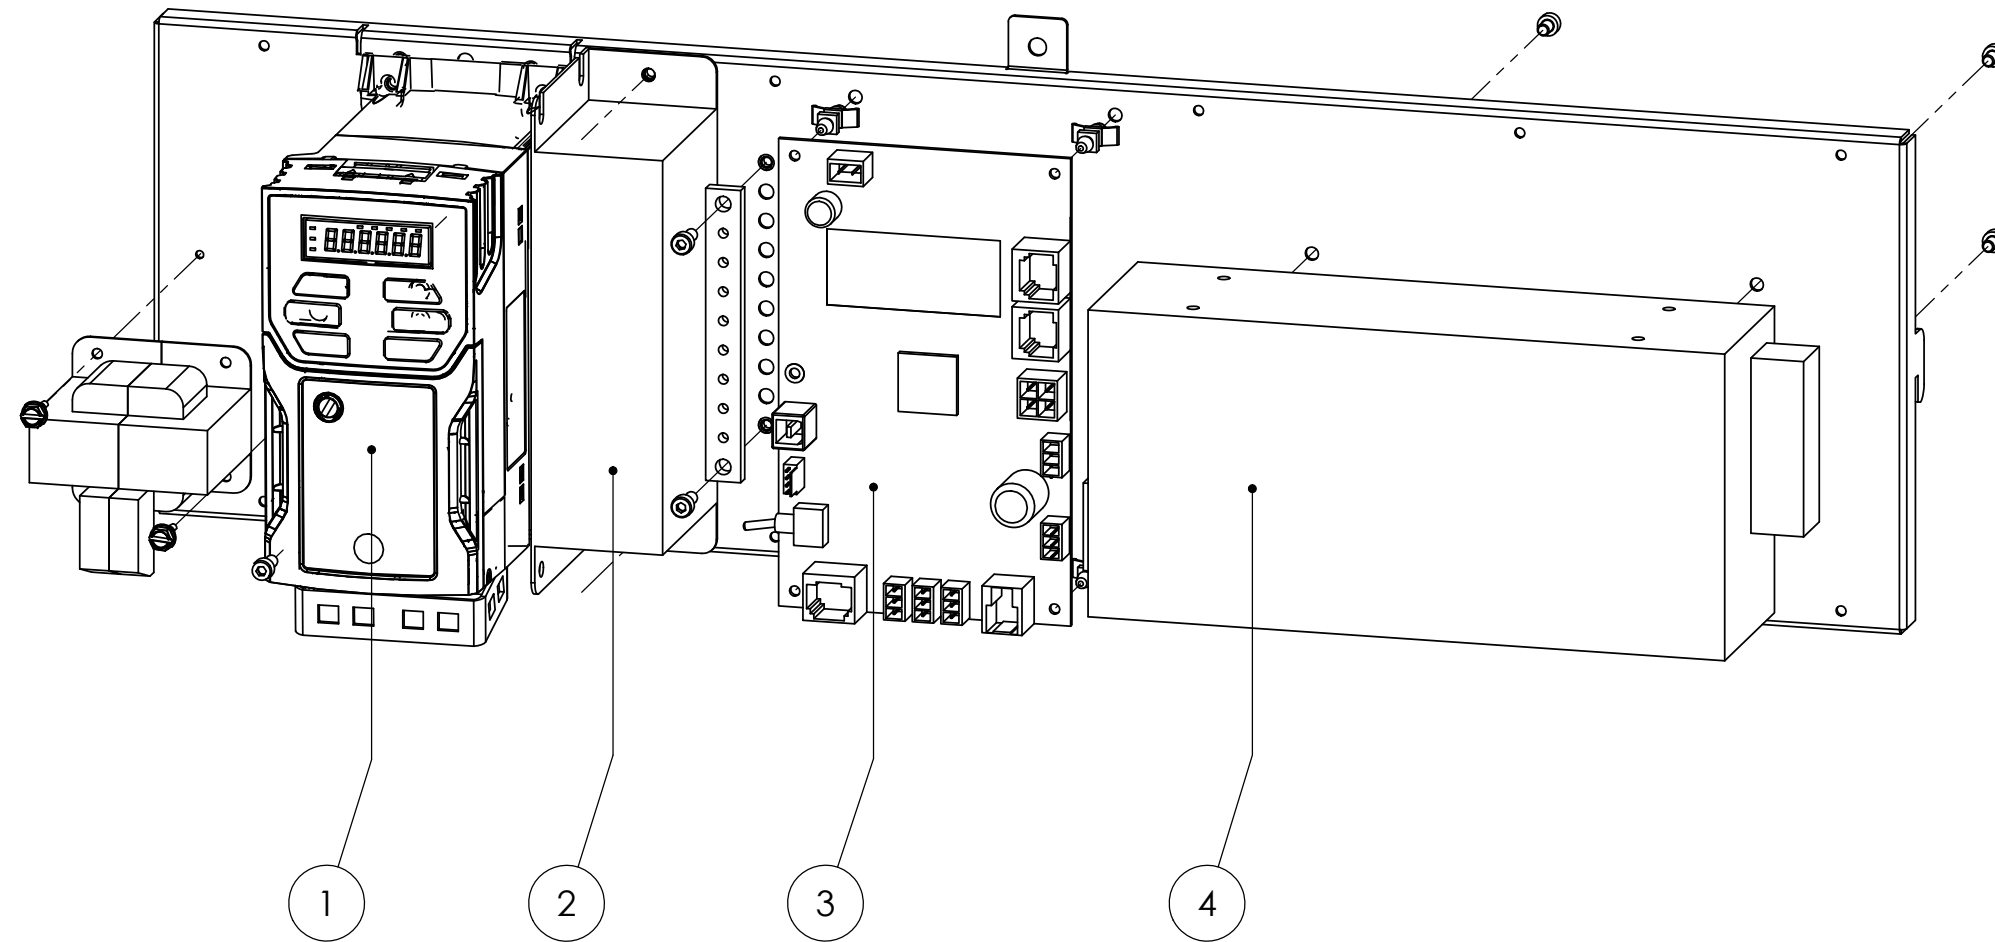

7030 Electronic Plate Assembly

PARTS LIST			
ITEM	PART #	DESCRIPTION	REMARK
1	1864913-SP	Inverter 3G3MX2-AB004-E	Up to 14-03-2022
1	1865880-SP	Inverter,C200-012-00033	From 15-03-2022
2	1865400-SP	FILTER	
3	1818155-SP	PCB,logic board V3.1	
4	1818255-SP	Powersupply