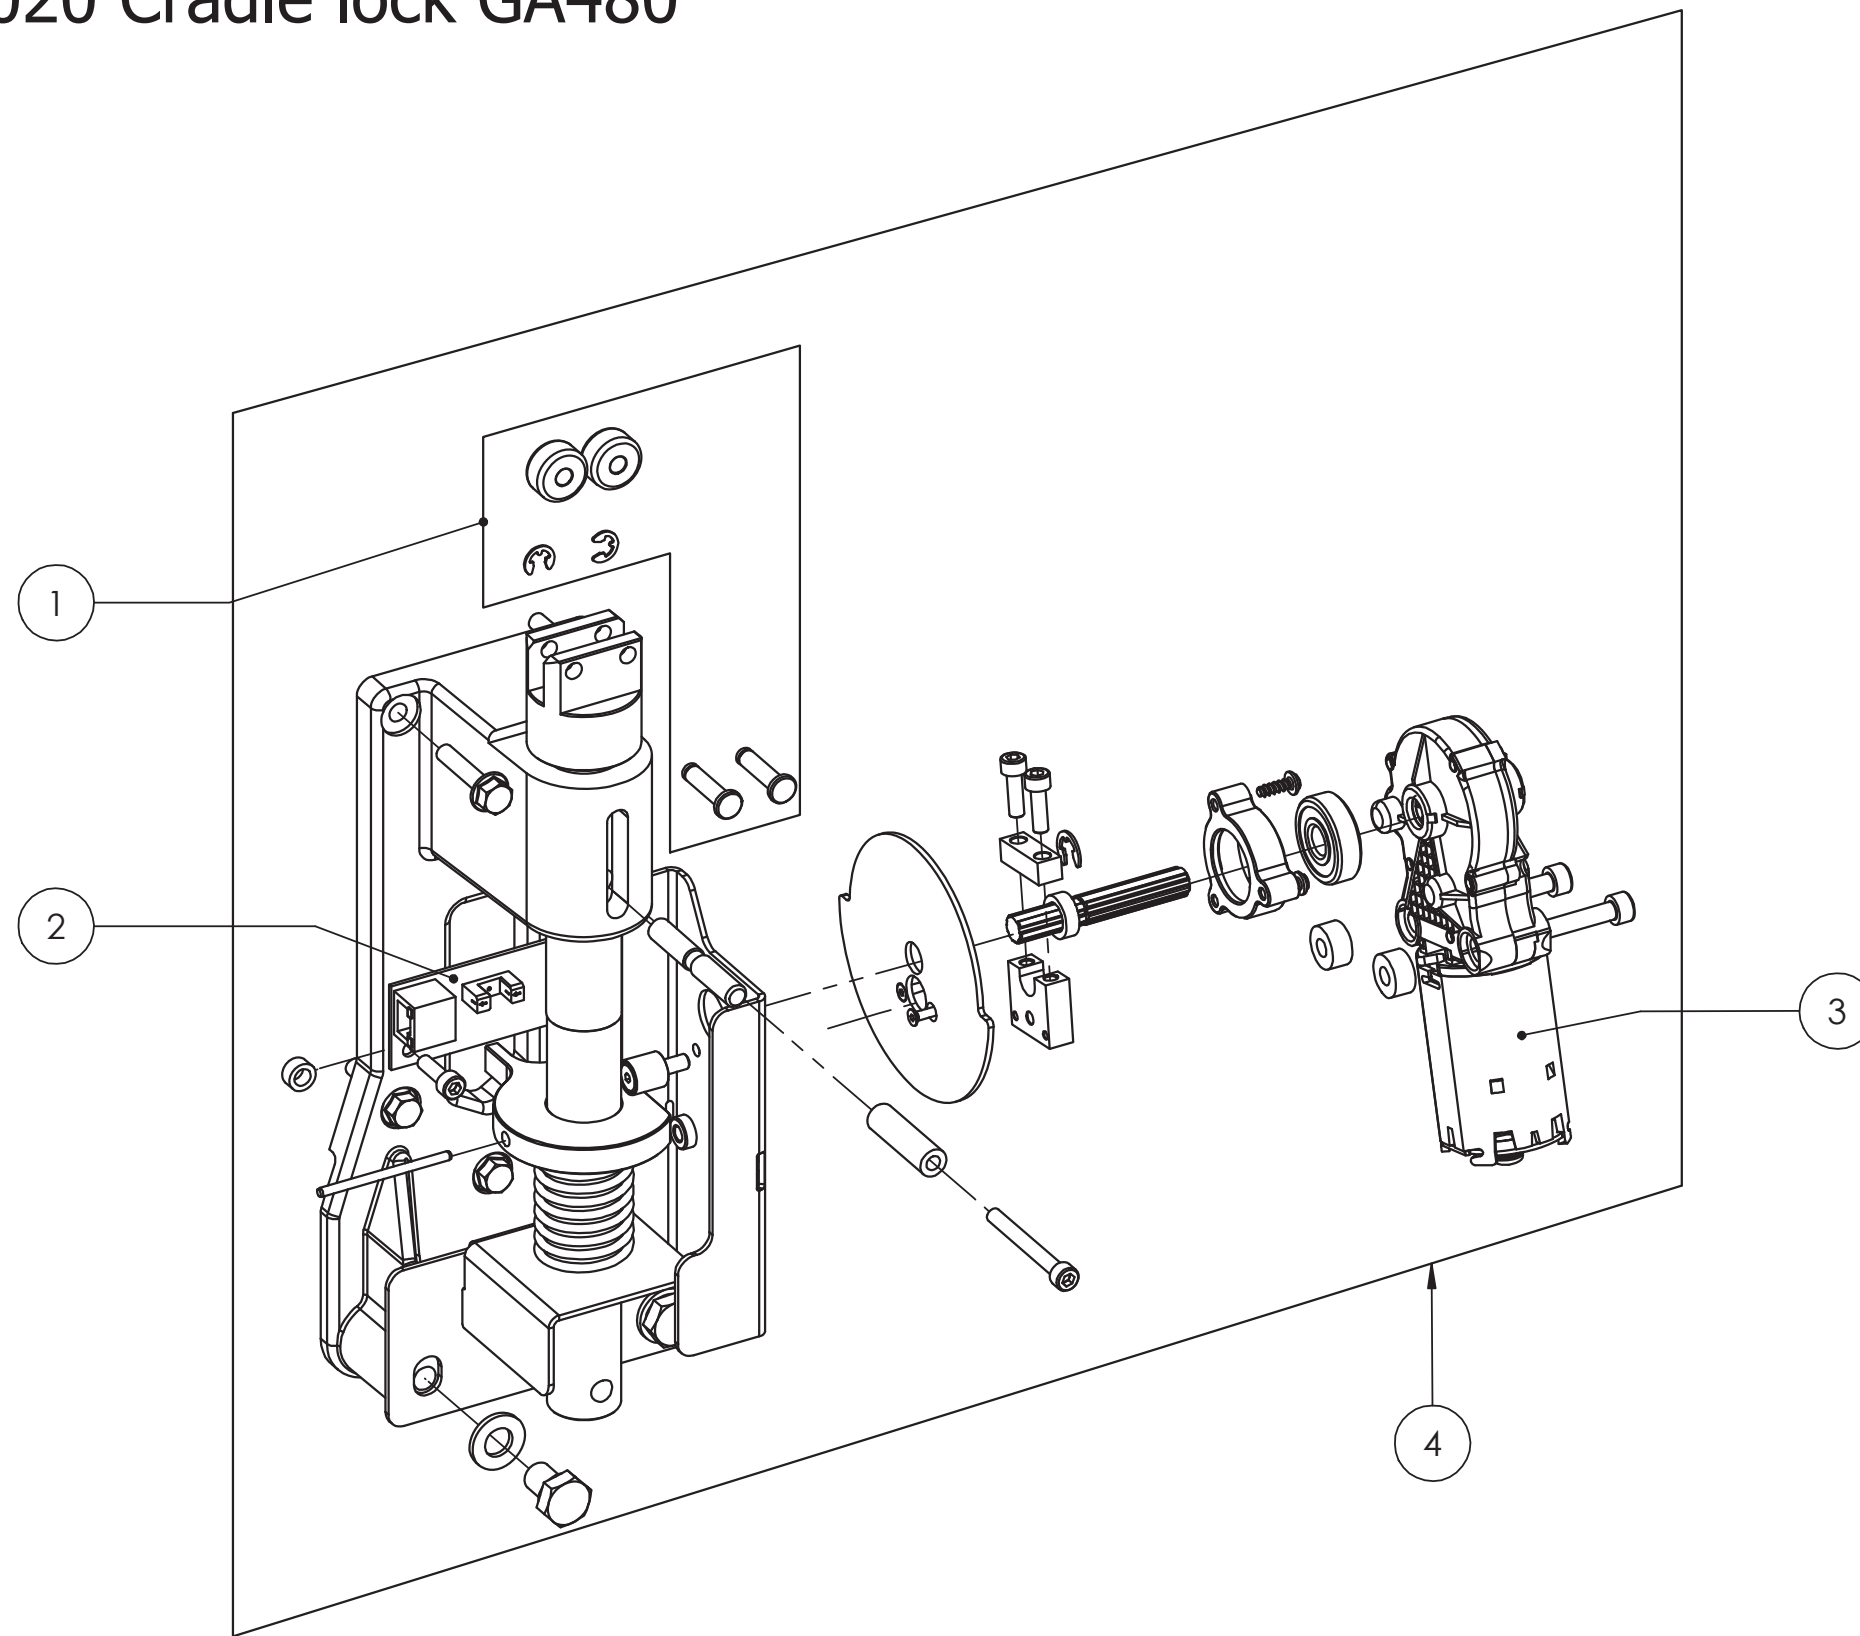

7020 Cradle lock GA480

PARTS LIST			
ITEM	PART #	DESCRIPTION	REMARK
1	1865218-SP	LOCK ROLLER,SET,2 PCS	
2	1818018-SP	PCB LOCK	
3	1818252-SP	LOCK MOTOR	
4	1865583-SP	Cradle lock assembly