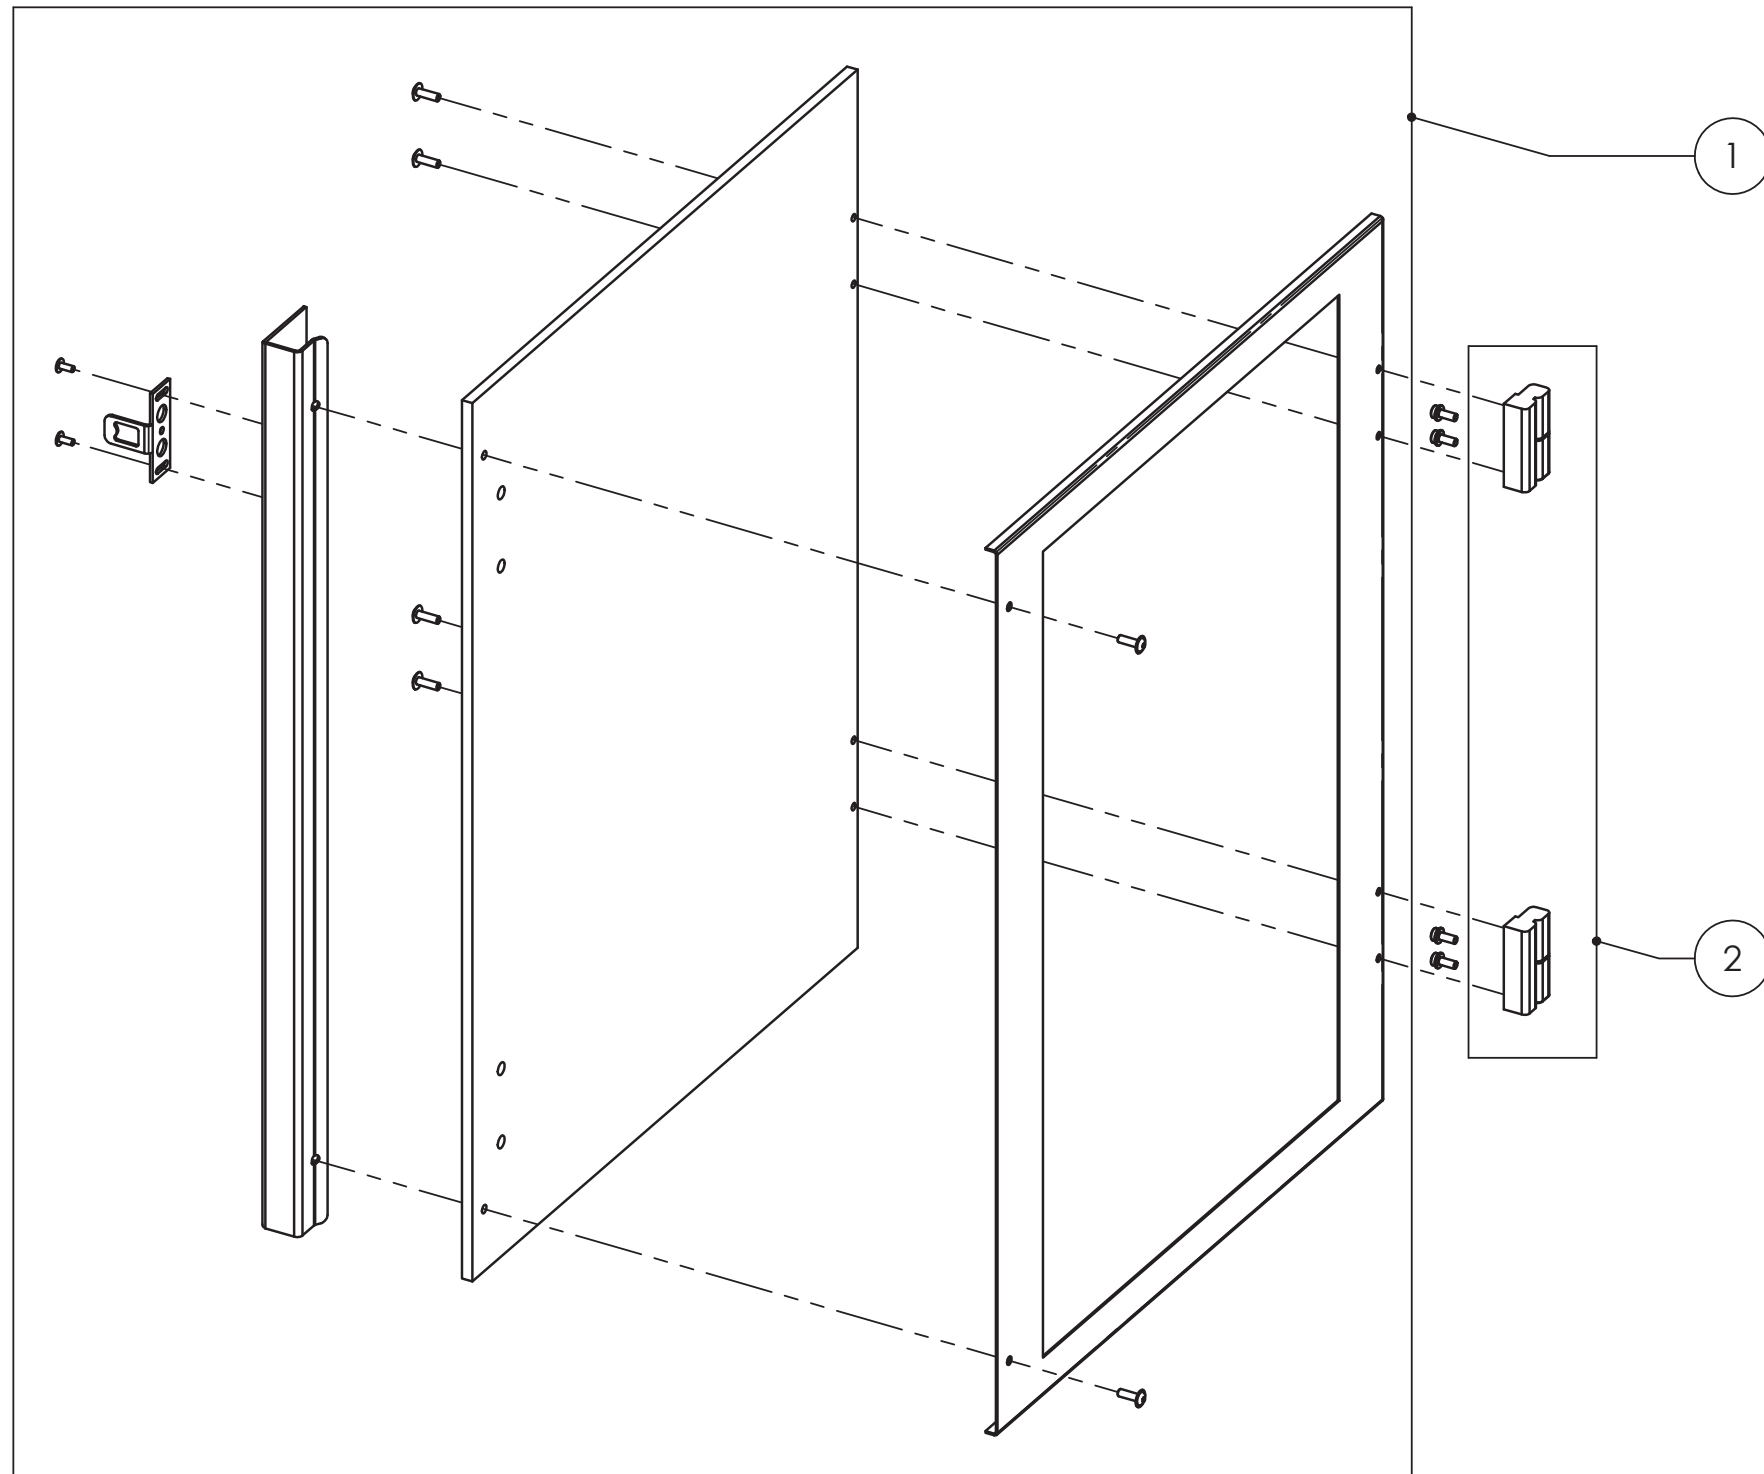

7001 Frame assembly

PARTS LIST			
ITEM	PART #	DESCRIPTION	REMARK
1	1818226-SP	USB connector	
3	1170076-SP	Switch,On/Off,Red,16A	
3	1864618-SP	NETENTRY, PF0033/20/63	
4	1817943-SP	Cable 8, Cradlehomesensor	
5	1817655-SP	WHEEL,65x30,2 PCS	
6	1110340-SP	Wheel,swivelling	
7	1862594-SP	Foot,plastic,M10x60(set 4 pcs)	
8	A101874-SP	Door magnet	
9	A101445-SP	Door Magnet small	

7002 A Door Assembly Left

PARTS LIST			
ITEM	PART #	DESCRIPTION	REMARK
1	1818411-SP	Door complete	
2	1864851-SP	Set Hinges Left side mounted	

7002 B Door Assembly Right

PARTS LIST			
ITEM	PART #	DESCRIPTION	REMARK
1	1818411-SP	Door complete	
2	1817131-SP	Set Hinge 96 Type-B	