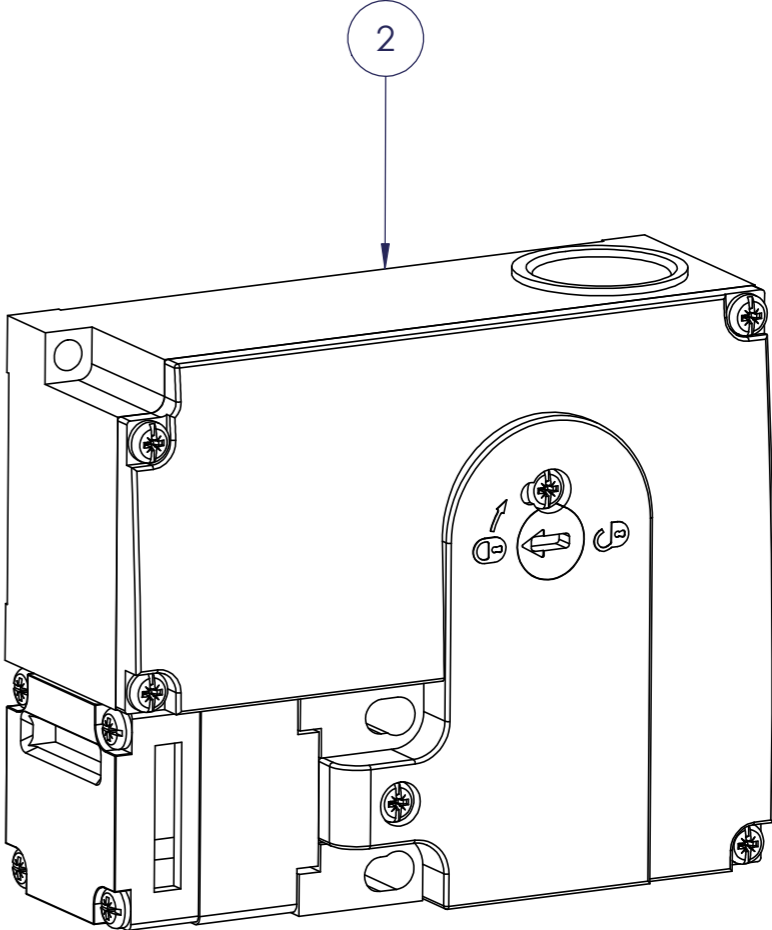

7050-A Door lock

Up to 01/04/2016, only for codes 99480

PARTS LIST			
ITEM	PART #	DESCRIPTION	REMARK
1	1817406-SP	DOORLOCK	

7050-B Door lock

From 01/04/2016

PARTS LIST				
ITEM	PART #	DESCRIPTION	REMARK	QTY.
1		Door lock	use item 3	1
2	1865825-SP	Door lock	as of SN 1125119	1
3	1865934-SP	Door lock retrofit kit	up till SN 1125119	1