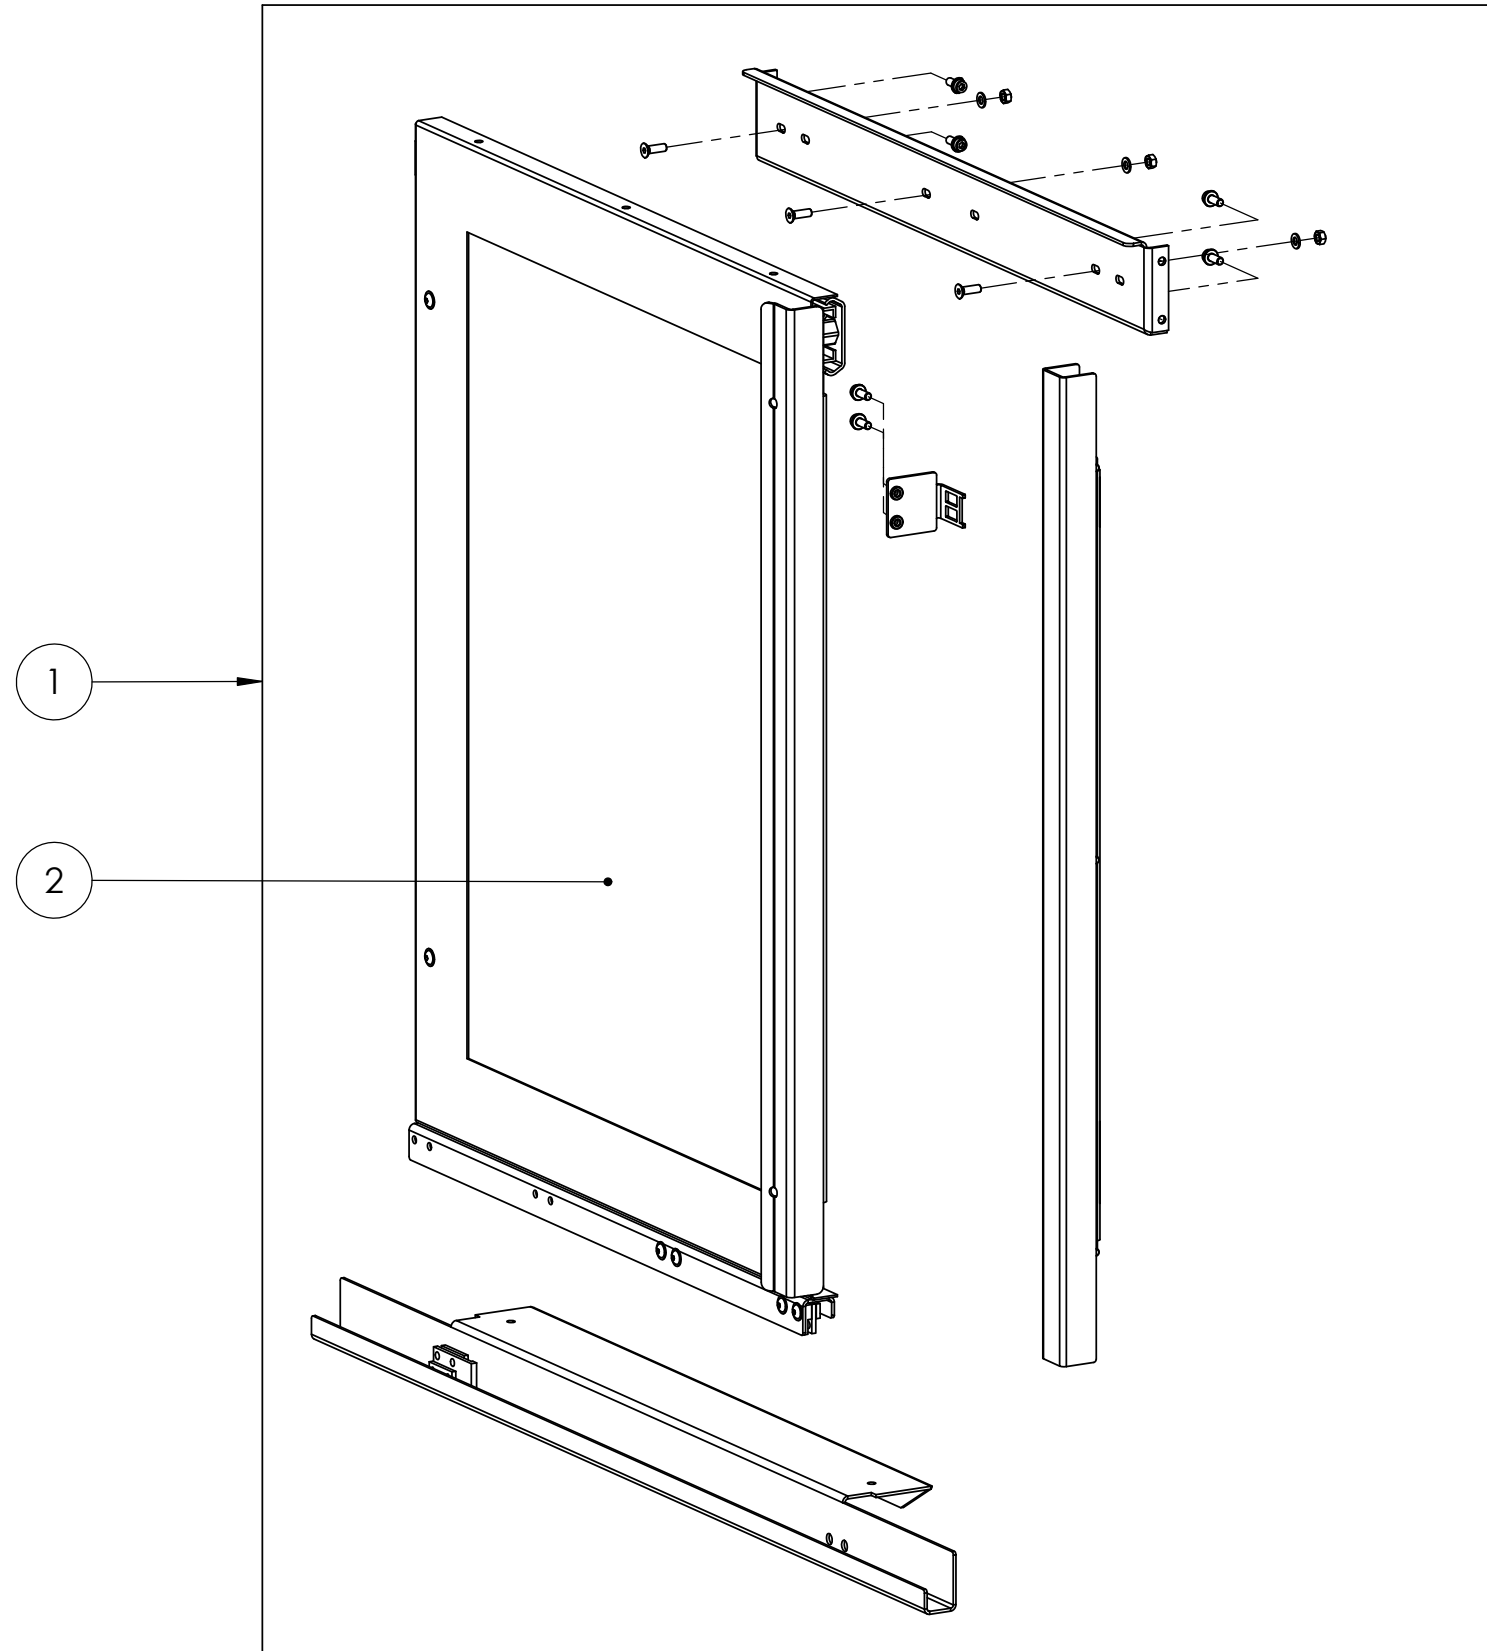

7004 Sliding door GA480

PARTS LIST				
ITEM	PART #	DESCRIPTION	REMARK	QTY
1	1865570-SP	Sliding door		1
2	1818412-SP	Door,plexiglas,8mm		1
3	1865971-SP	Doorlock, slidingdoor only		1