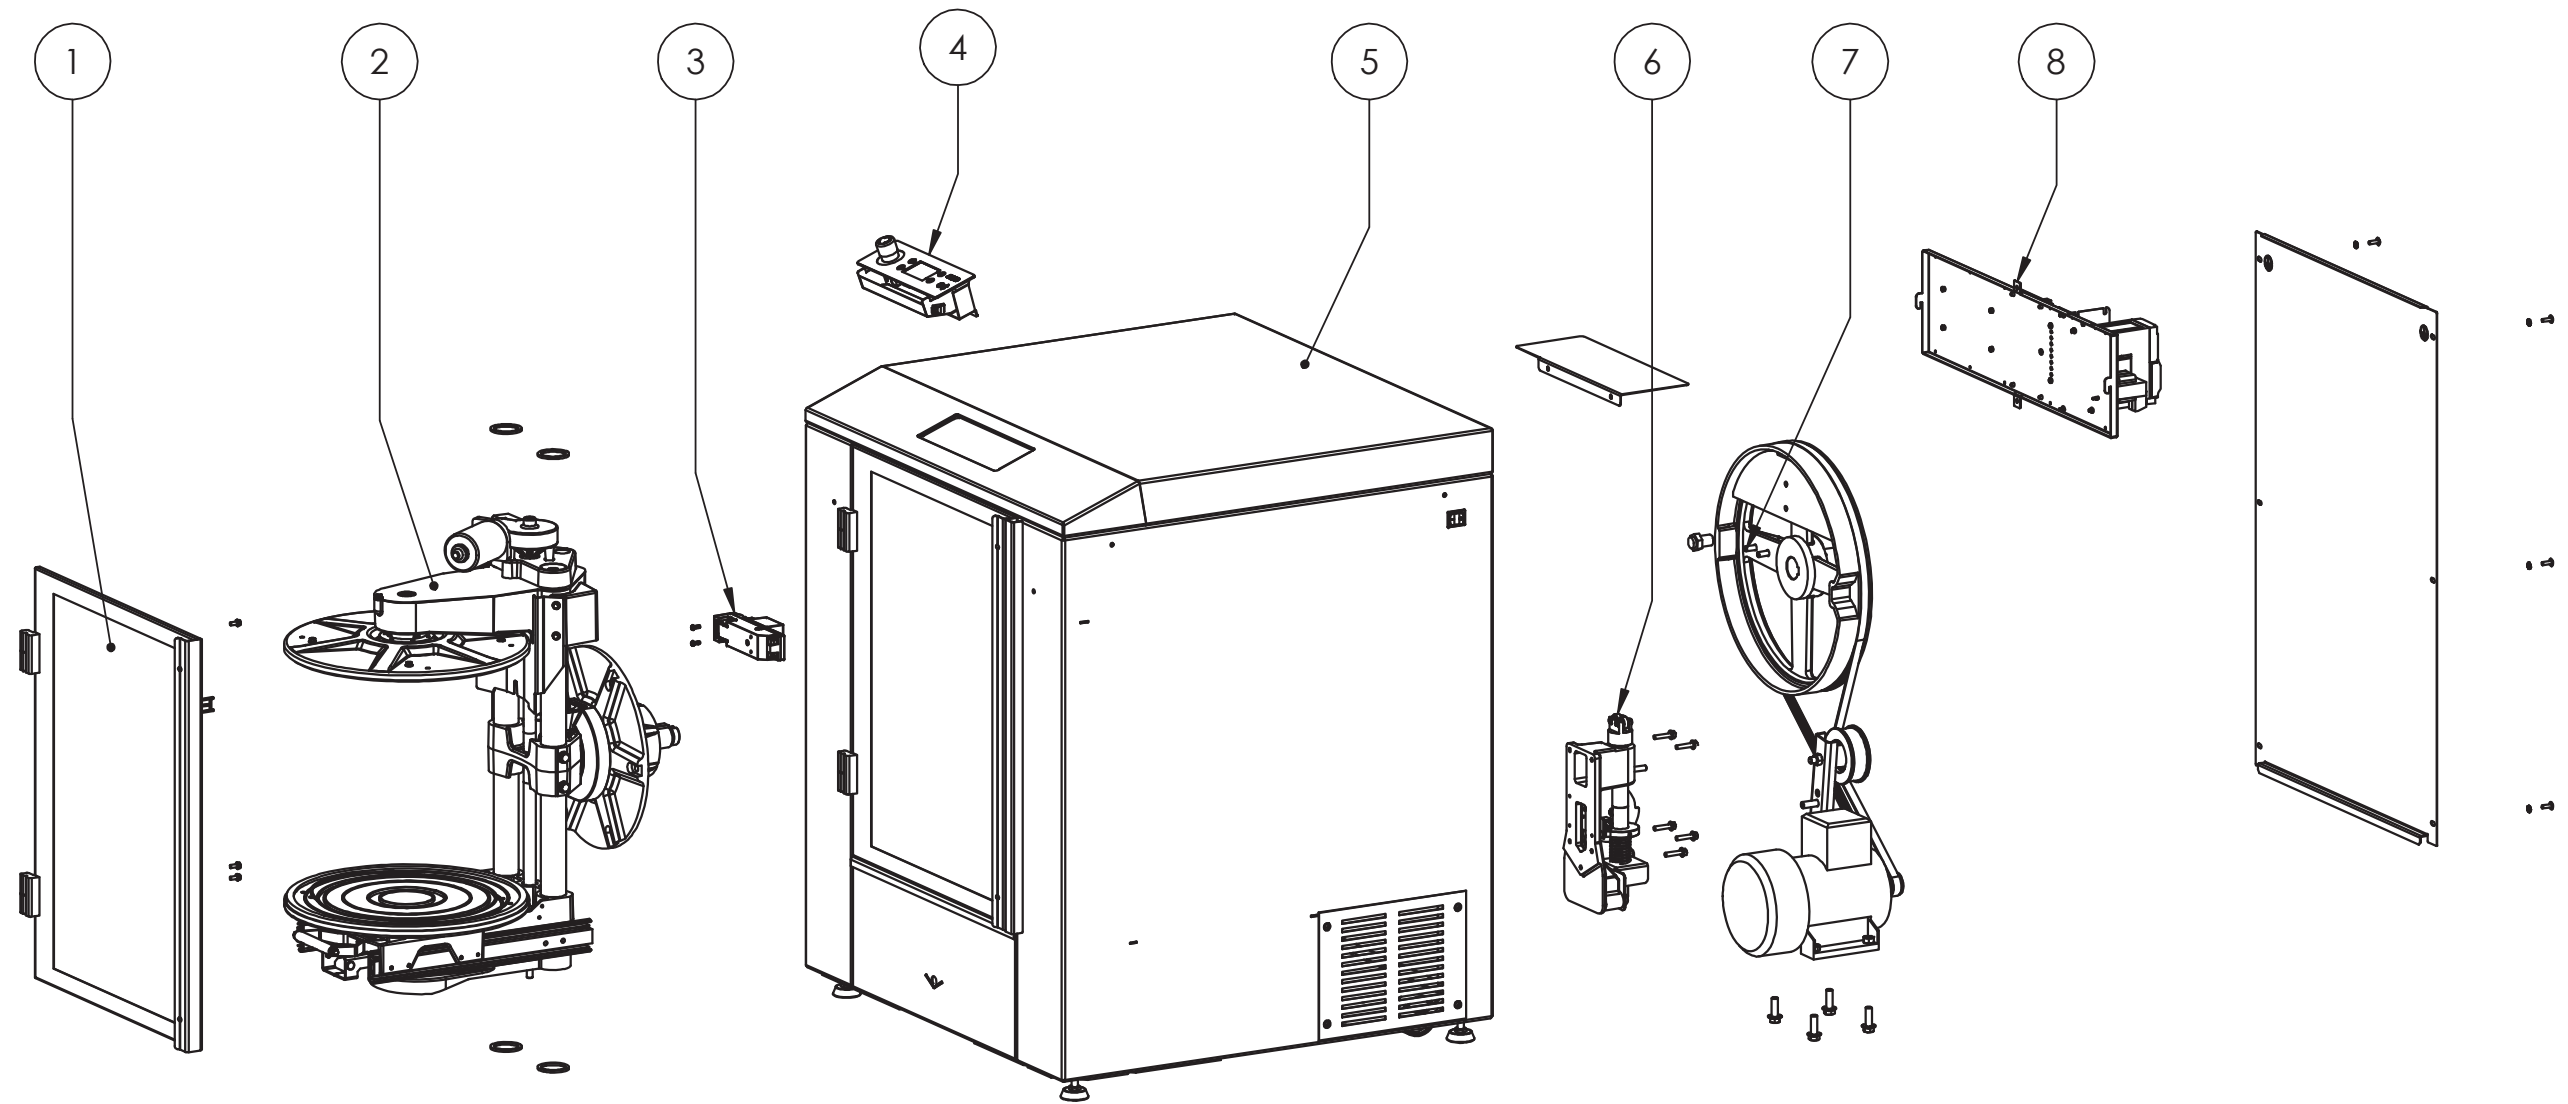

SPARE PARTS BOOK

GA480

INDEX

DESCRIPTION	PAGE
GA480	7000
FRAME ASSEMBLY.....	7001
DOOR ASSEMBLY LEFT	7002-A
DOOR ASSEMBLY RIGHT	7002-B
DISPLAY ASSEMBLY	7003
SLIDING DOOR	7004
CRADLE AND SPINDLE HOUSING.....	7010
TOP JAW ASSEMBLY.....	7011
AUTOMATIC CLAMPING ASSEMBLY.....	7012
EXTRACTABLE JAW ASSEMBLY	7013
GUIDE BAR ASSEMBLY	7014
SPINDLE HOUSING ASSEMBLY	7015
CRADLE LOCK ASSEMBLY	7020
ELECTRONIC PLATE ASSEMBLY	7030
CRADLE PULLEY ASSEMBLY	7040
DOORLOCK.....	7050-A
DOORLOCK.....	7050-B
DOORLOCK.....	7050-C

7000 GA480

PARTS LIST			
ITEM	PART #	DESCRIPTION	REMARK
1		DOOR ASSEMBLY LEFT / RIGHT	Page 7002 A / 7002 B
2		CRADLE	Page 7010
3		DOORLOCK	Page 7050-A
4		DISPLAY	Page 7003
5		FRAME ASSEMBLY	Page 7001
6		CRADLE LOCK	Page 7020
7		CRADLE PULLEY ASSEMBLY	PAGE 7040
8		ELECTRONIC ASSEMBLY	Page 7030

7001 Frame assembly

PARTS LIST			
ITEM	PART #	DESCRIPTION	REMARK
1	1818226-SP	USB connector	
3	1170076-SP	Switch,On/Off,Red,16A	
3	1864618-SP	NETENTRY, PF0033/20/63	
4	1817943-SP	Cable 8, Cradlehomesensor	
5	1817655-SP	WHEEL,65x30,2 PCS	
6	1110340-SP	Wheel,swivelling	
7	1862594-SP	Foot,plastic,M10x60(set 4 pcs)	
8	A101874-SP	Door magnet	
9	A101445-SP	Door Magnet small	