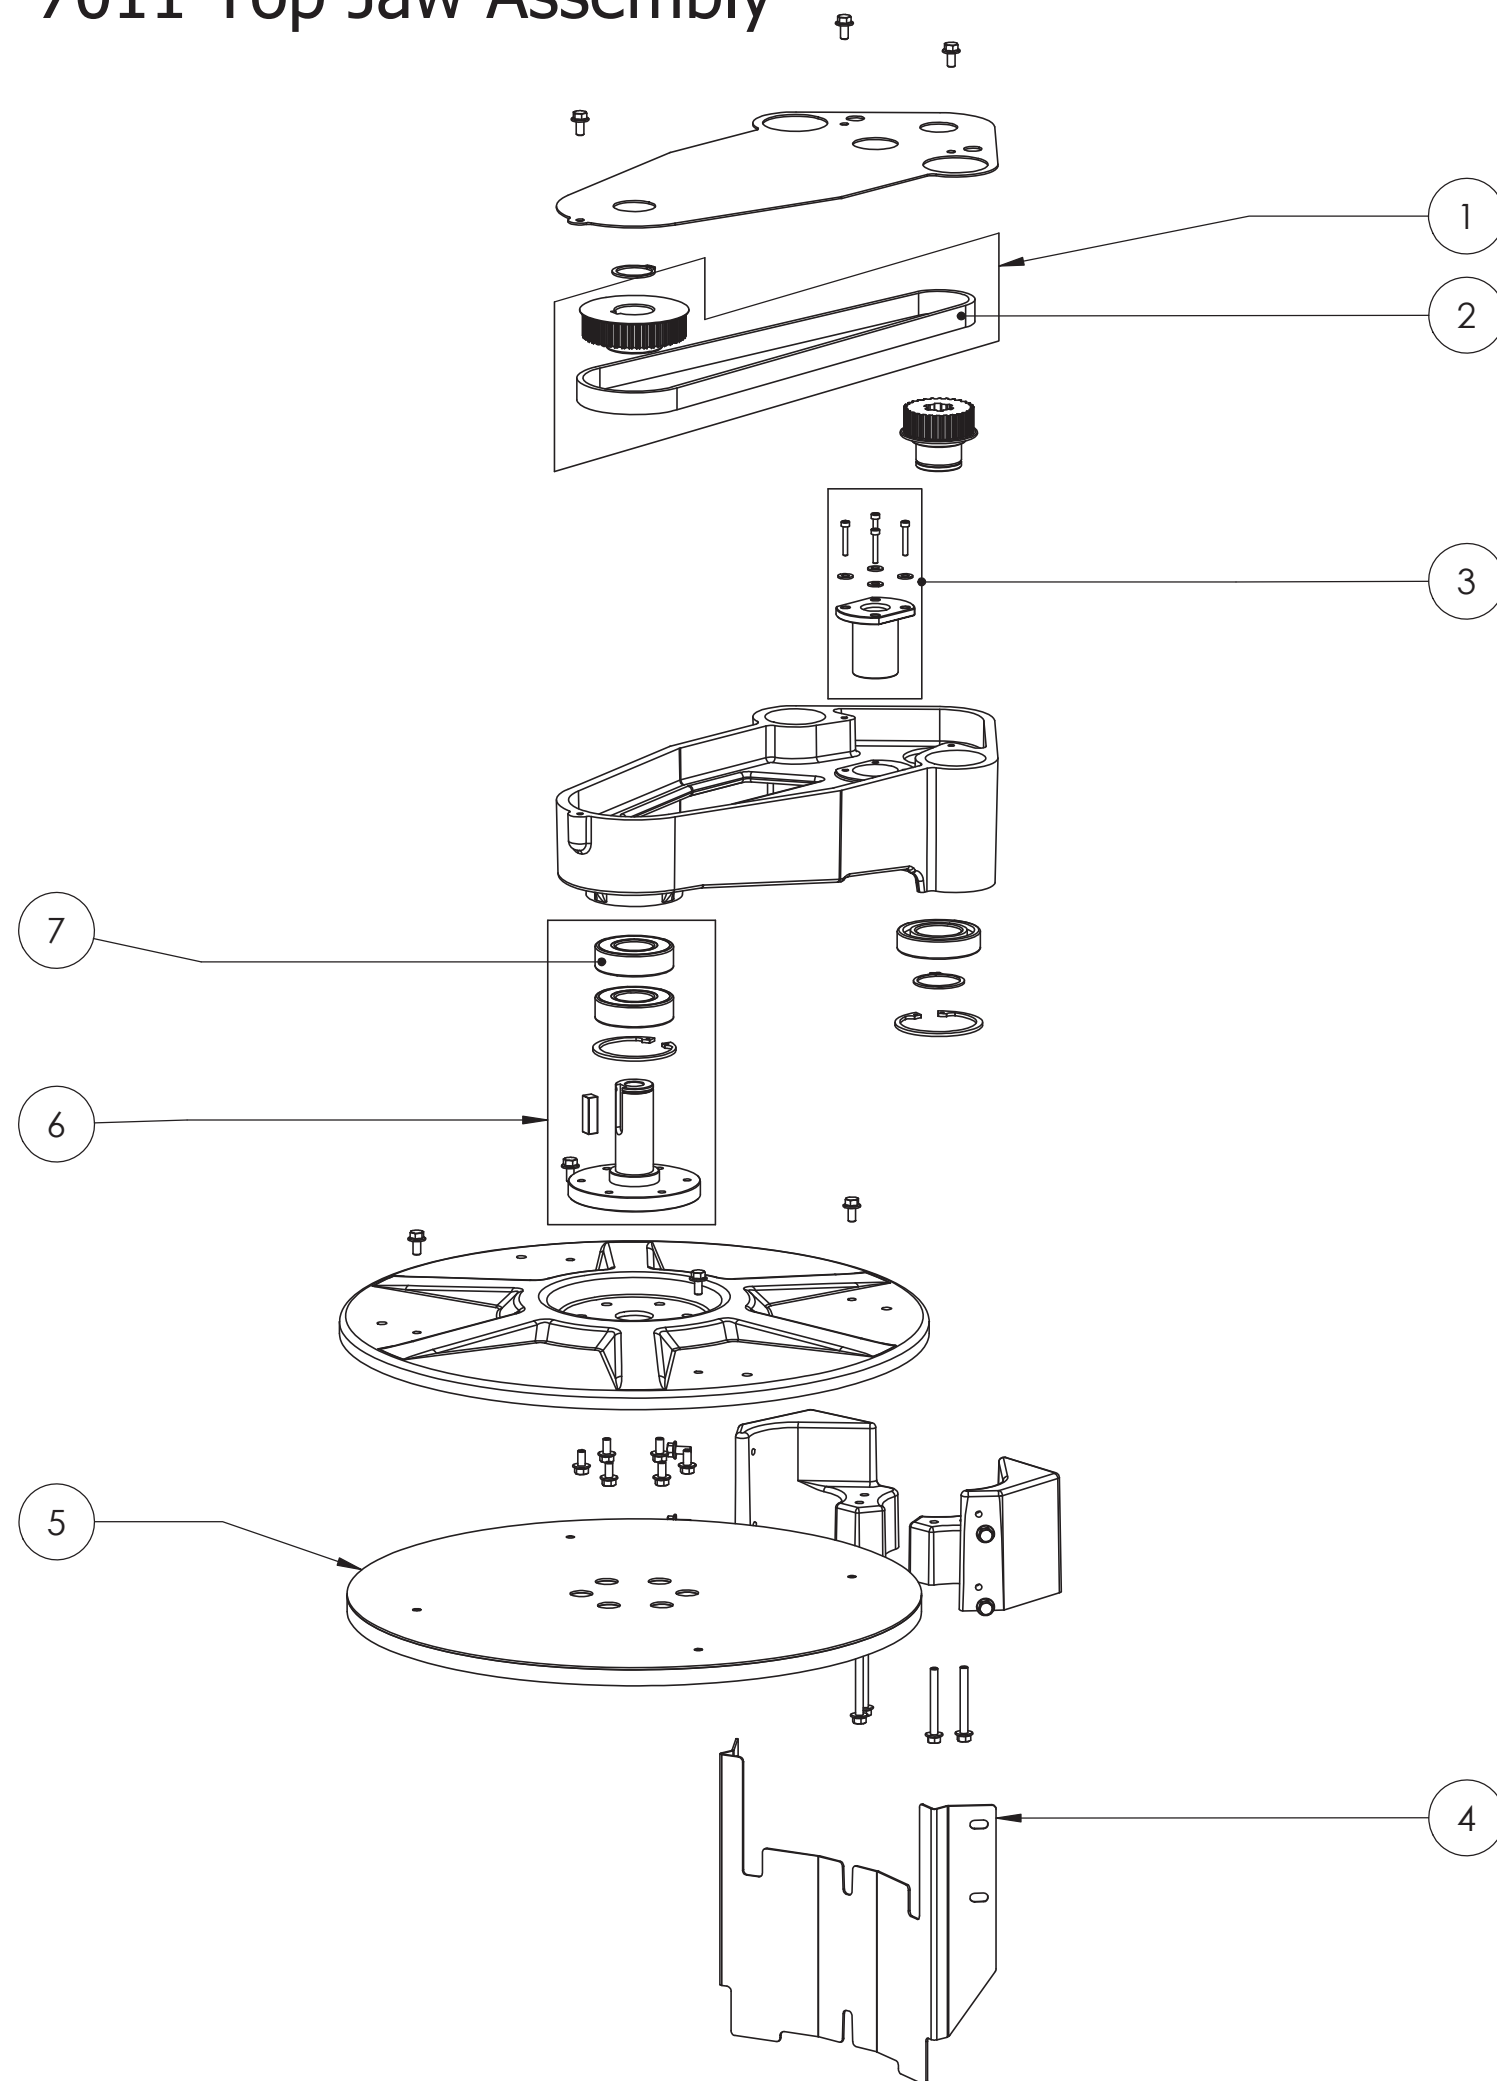

7011 Top Jaw Assembly

PARTS LIST			
ITEM	PART #	DESCRIPTION	REMARK
1	1865023-SP	BELT WITH PULLEY,SET	
2	1865232-SP	BELT GT3 750 5MGT 15	
3	1865417-SP	LEAD SCREW NUT LH,SET	
4	1818294-SP	SPLASH GUARD TOP	
5	1865426-SP	VULCANIZED PLATE, TOP	
6	1865204-SP	CLAMPING DISC SHAFT,SET	
7	1092015-SP	BEARING