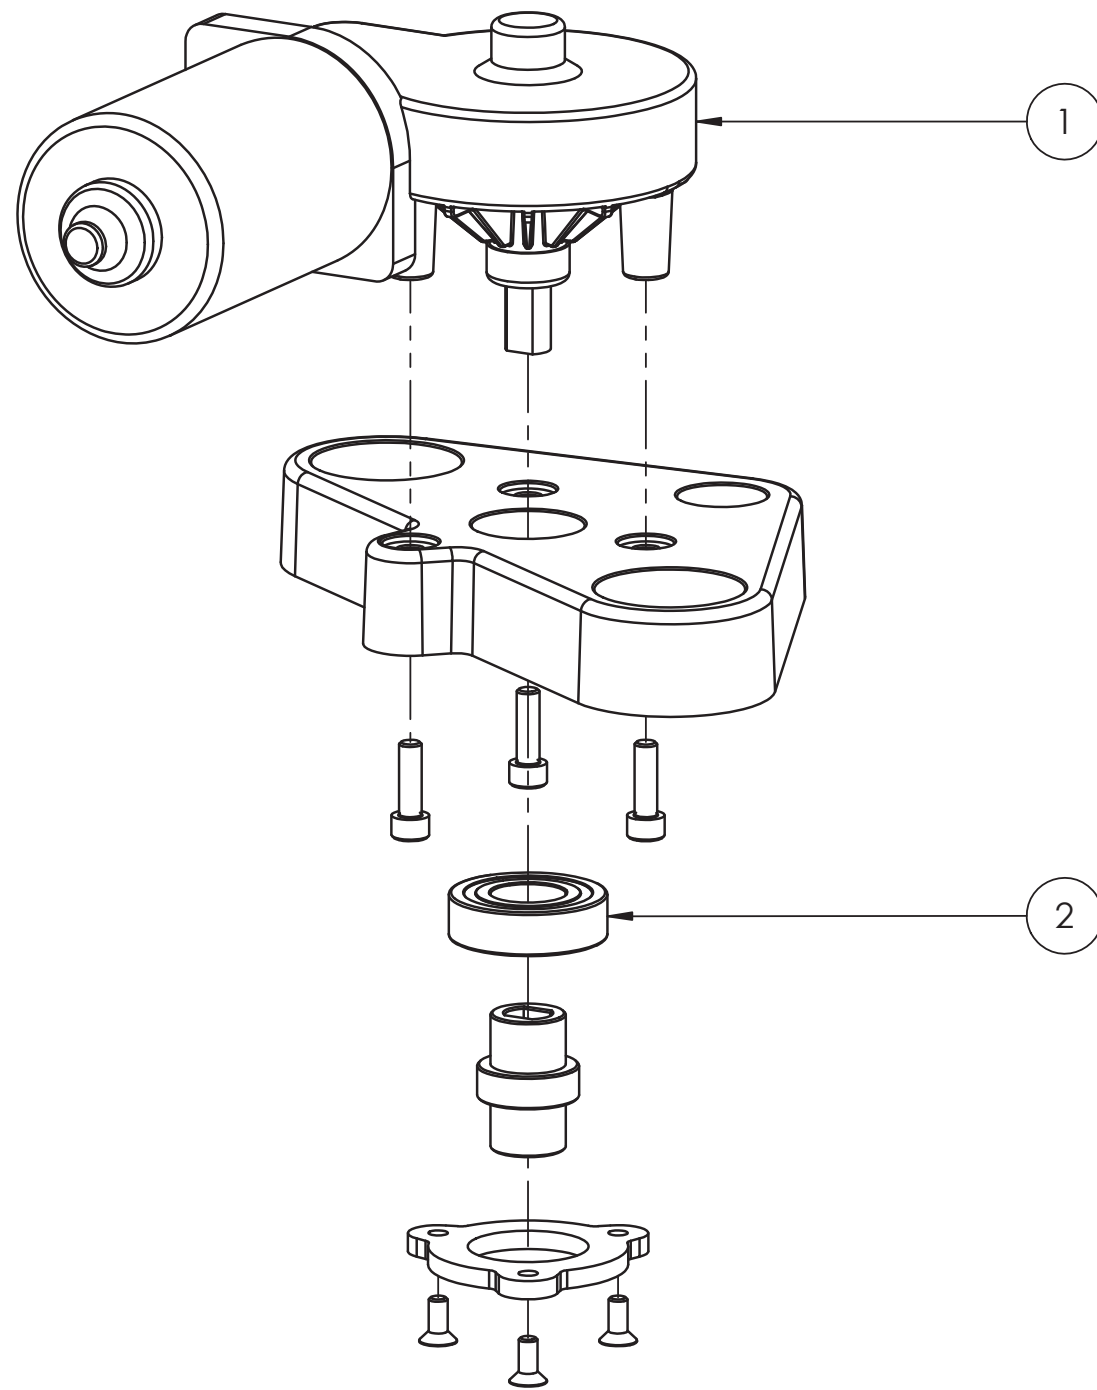

7003 Display Assembly

PARTS LIST			
ITEM	PART #	DESCRIPTION	REMARK
1	1864937-SP	Emergency Switch Complete	
2	1818152-SP	Keyboard Foil,GA	
3	1818180-SP	Display complete	
4	1818130-SP	Display SK & GA	
5	1818322-SP	Keystone RJ45	

7004 Sliding door GA480

PARTS LIST				
ITEM	PART #	DESCRIPTION	REMARK	QTY
1	1865570-SP	Sliding door		1
2	1818412-SP	Door,plexiglas,8mm		1
3	1865971-SP	Doorlock, slidingdoor only		1

7010 Cradle and Spindle Housing

PARTS LIST			
ITEM	PART #	DESCRIPTION	REMARK
1		Automatic clamping assembly	Page 7012
2		Top Jaw Assembly	Page 7011
3		GUIDE BAR ASSEMBLY	Page 7014
4		Spindle Housing Assembly	Page 7015
5		Extractable Jaw Assembly	Page 7013
6	1865228-SP	Bearing	
7	1818217-SP	Sensor clamp encoder	

7012 Automatic clamping assembly

PARTS LIST			
ITEM	PART #	DESCRIPTION	REMARK
1	1818223-SP	Clamp motor	
2	1092070-SP	Bearing	

7013 Extractable Jaw Assembly

PARTS LIST				
ITEM	PART #	DESCRIPTION	REMARK	QTY
1	1865425-SP	LOWER PLATE		1
2	1865205-SP	CLAMPING DISC SHAFT,BOTTOM		1
3	1092015-SP	BEARING		2
4	1865184-SP	EXTRACTABLE BLOCK		1
5	1865231-SP	EXTRACTABLE RAIL,2 PCS		2
6	1865177-SP	LEAD SCREW NUT RH,SET		1
7	1865206-SP	EXTRACTABLE HANDLE		1
8	1865188-SP	EXTRACTABLE HANDLE, SET		1
9	1865190-SP	PLUNGER,SET		1