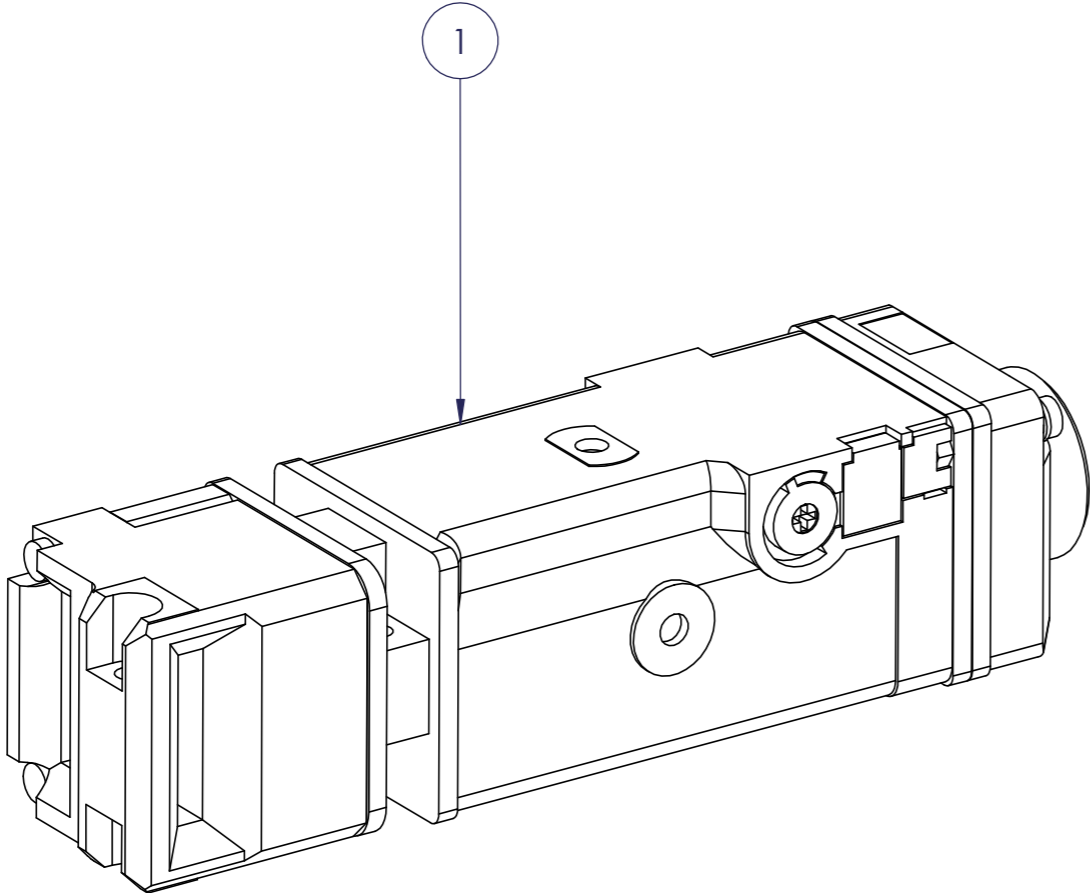

7050-B Door lock

From 01/04/2016

PARTS LIST				
ITEM	PART #	DESCRIPTION	REMARK	QTY.
1		Door lock	use item 3	1
2	1865825-SP	Door lock	as of SN 1125119	1
3	1865934-SP	Door lock retrofit kit	up till SN 1125119	1