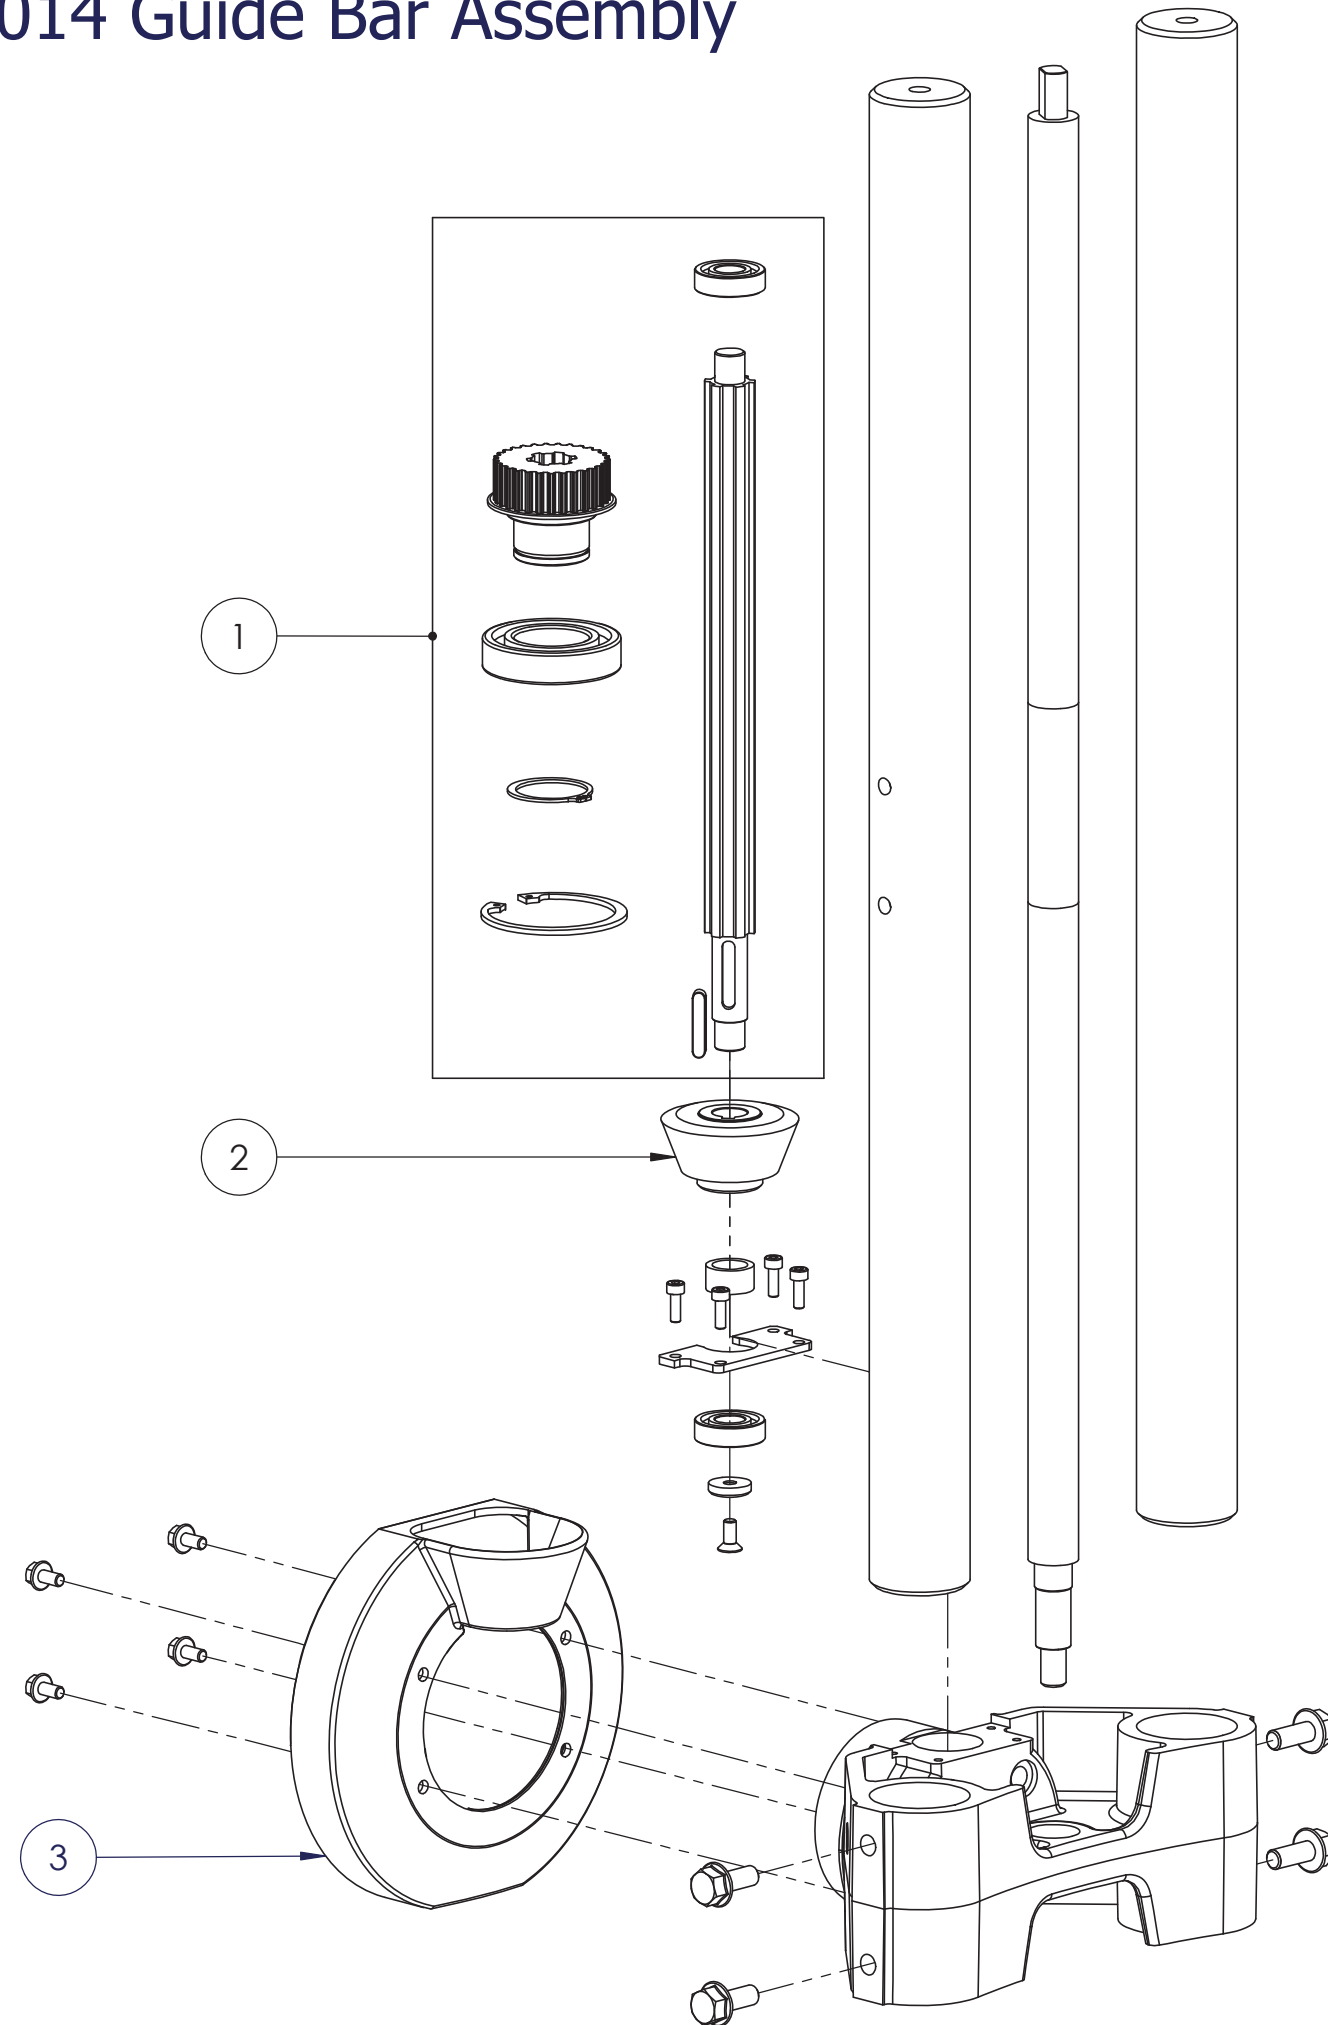

7011 Top Jaw Assembly

PARTS LIST			
ITEM	PART #	DESCRIPTION	REMARK
1	1865023-SP	BELT WITH PULLEY,SET	
2	1865232-SP	BELT GT3 750 5MGT 15	
3	1865417-SP	LEAD SCREW NUT LH,SET	
4	1818294-SP	SPLASH GUARD TOP	
5	1865426-SP	VULCANIZED PLATE, TOP	
6	1865204-SP	CLAMPING DISC SHAFT,SET	
7	1092015-SP	BEARING	

7012 Automatic clamping assembly

PARTS LIST			
ITEM	PART #	DESCRIPTION	REMARK
1	1818223-SP	Clamp motor	
2	1092070-SP	Bearing	

7013 Extractable Jaw Assembly

PARTS LIST				
ITEM	PART #	DESCRIPTION	REMARK	QTY
1	1865425-SP	LOWER PLATE		1
2	1865205-SP	CLAMPING DISC SHAFT,BOTTOM		1
3	1092015-SP	BEARING		2
4	1865184-SP	EXTRACTABLE BLOCK		1
5	1865231-SP	EXTRACTABLE RAIL,2 PCS		2
6	1865177-SP	LEAD SCREW NUT RH,SET		1
7	1865206-SP	EXTRACTABLE HANDLE		1
8	1865188-SP	EXTRACTABLE HANDLE, SET		1
9	1865190-SP	PLUNGER,SET		1

7014 Guide Bar Assembly

PARTS LIST				
ITEM	PART #	DESCRIPTION	REMARK	QTY
1	1865789-SP	SPLINED SHAFT & PULLEY		1
2	1818382-SP	PINION GEAR		1
3	1865182-SP	GEAR COVER		1

7015 Spindle Housing Assembly

PARTS LIST				
ITEM	PART #	DESCRIPTION	REMARK	QTY
1	1818364-SP	MAIN SPINDLE,SET		1
2	1818378-SP	BEARING SET		1
3	1818427-SP	BEVELGEAR		1

7020 Cradle lock GA480

PARTS LIST			
ITEM	PART #	DESCRIPTION	REMARK
1	1865218-SP	LOCK ROLLER,SET,2 PCS	
2	1818018-SP	PCB LOCK	
3	1818252-SP	LOCK MOTOR	
4	1865583-SP	Cradle lock assembly	

7030 Electronic Plate Assembly