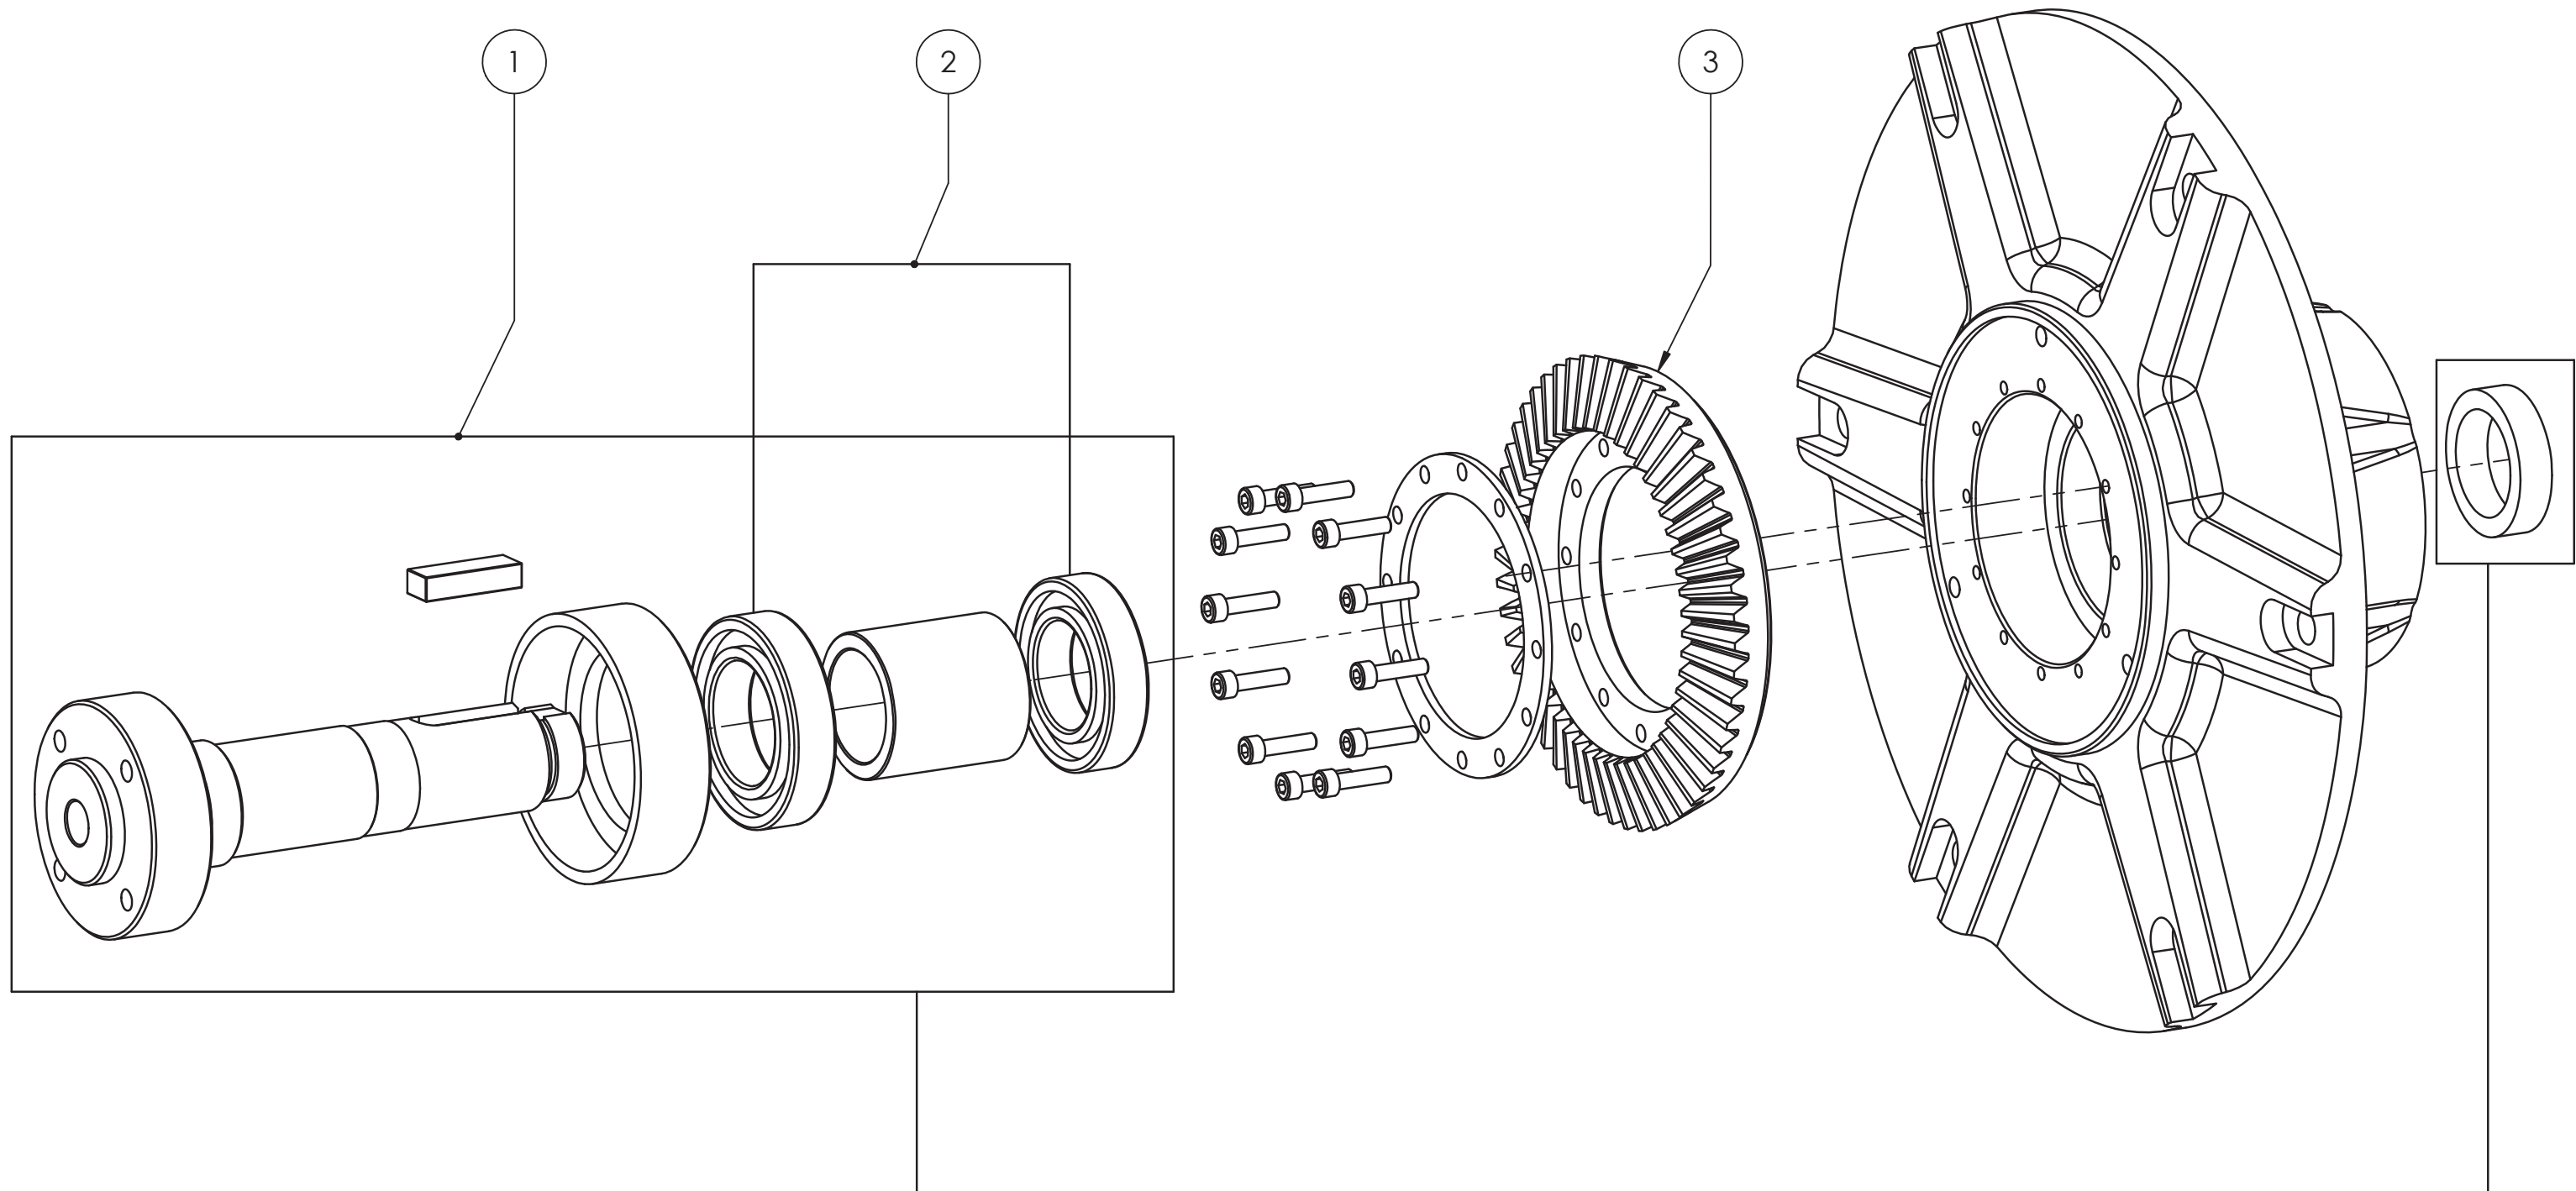

7015 Spindle Housing Assembly

PARTS LIST				
ITEM	PART #	DESCRIPTION	REMARK	QTY
1	1818364-SP	MAIN SPINDLE,SET		1
2	1818378-SP	BEARING SET		1
3	1818427-SP	BEVELGEAR		1