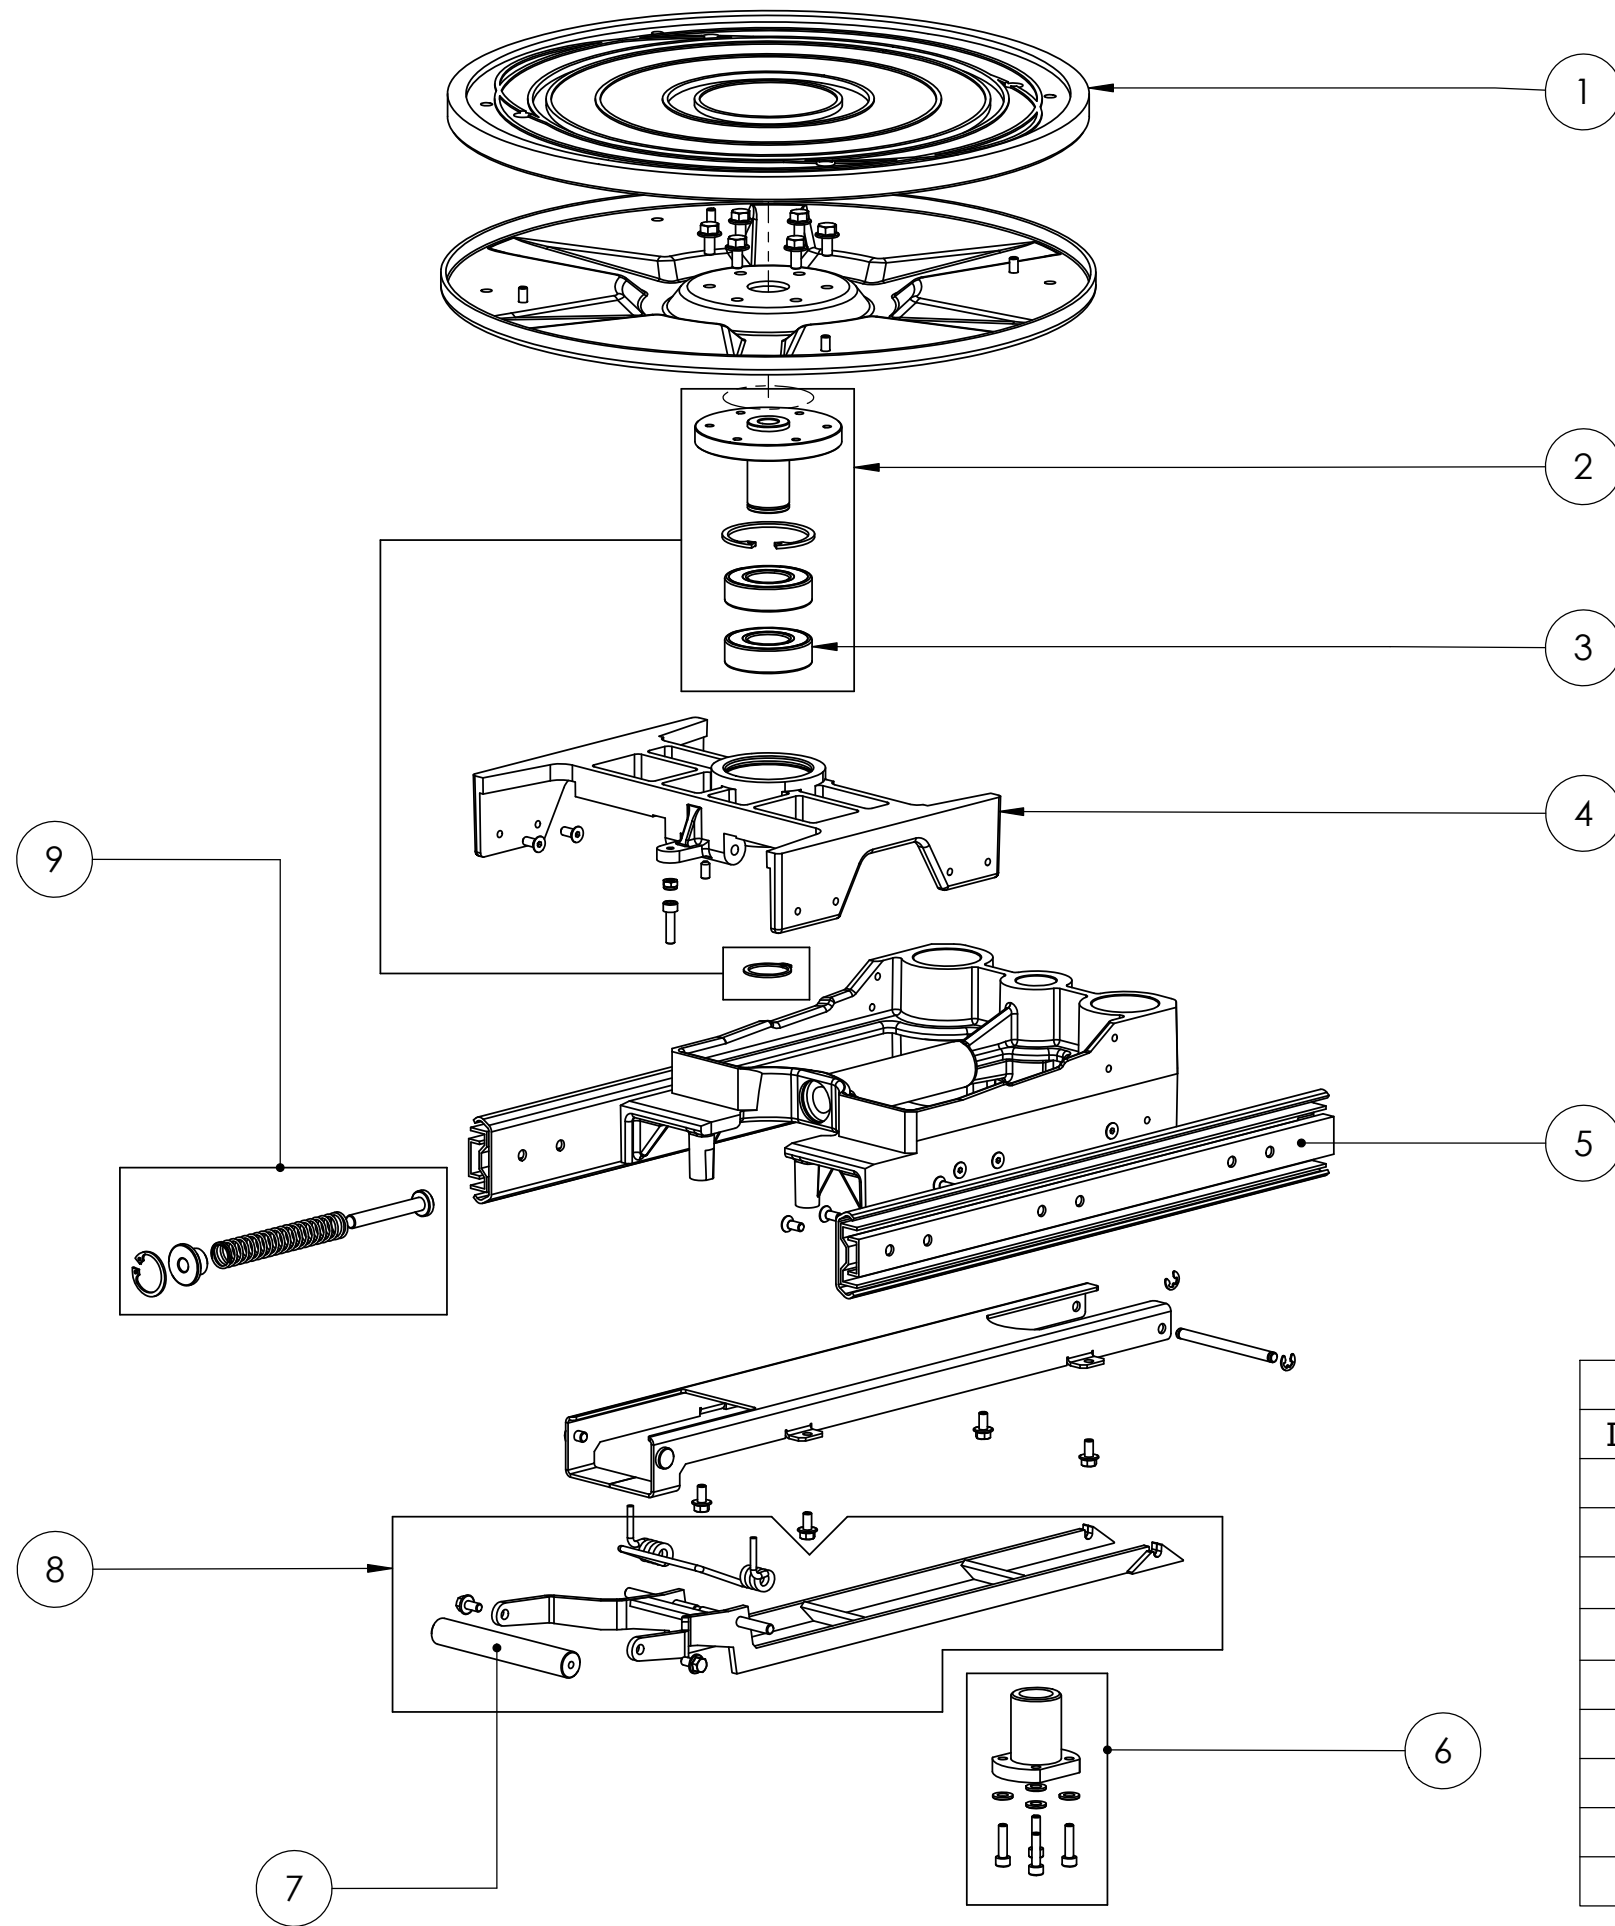

PARTS LIST			
ITEM	PART #	DESCRIPTION	REMARK
1		Automatic clamping assembly	Page 7012
2		Top Jaw Assembly	Page 7011
3		GUIDE BAR ASSEMBLY	Page 7014
4		Spindle Housing Assembly	Page 7015
5		Extractable Jaw Assembly	Page 7013
6	1865228-SP	Bearing	
7	1818217-SP	Sensor clamp encoder	

7011 Top Jaw Assembly

PARTS LIST			
ITEM	PART #	DESCRIPTION	REMARK
1	1865023-SP	BELT WITH PULLEY,SET	
2	1865232-SP	BELT GT3 750 5MGT 15	
3	1865417-SP	LEAD SCREW NUT LH,SET	
4	1818294-SP	SPLASH GUARD TOP	
5	1865426-SP	VULCANIZED PLATE, TOP	
6	1865204-SP	CLAMPING DISC SHAFT,SET	
7	1092015-SP	BEARING	

7012 Automatic clamping assembly

PARTS LIST			
ITEM	PART #	DESCRIPTION	REMARK
1	1818223-SP	Clamp motor	
2	1092070-SP	Bearing	

7013 Extractable Jaw Assembly

PARTS LIST				
ITEM	PART #	DESCRIPTION	REMARK	QTY
1	1865425-SP	LOWER PLATE		1
2	1865205-SP	CLAMPING DISC SHAFT,BOTTOM		1
3	1092015-SP	BEARING		2
4	1865184-SP	EXTRACTABLE BLOCK		1
5	1865231-SP	EXTRACTABLE RAIL,2 PCS		2
6	1865177-SP	LEAD SCREW NUT RH,SET		1
7	1865206-SP	EXTRACTABLE HANDLE		1
8	1865188-SP	EXTRACTABLE HANDLE, SET		1
9	1865190-SP	PLUNGER,SET		1

7014 Guide Bar Assembly

PARTS LIST				
ITEM	PART #	DESCRIPTION	REMARK	QTY
1	1865789-SP	SPLINED SHAFT & PULLEY		1
2	1818382-SP	PINION GEAR		1
3	1865182-SP	GEAR COVER		1

7015 Spindle Housing Assembly

PARTS LIST				
ITEM	PART #	DESCRIPTION	REMARK	QTY
1	1818364-SP	MAIN SPINDLE,SET		1
2	1818378-SP	BEARING SET		1
3	1818427-SP	BEVELGEAR		1