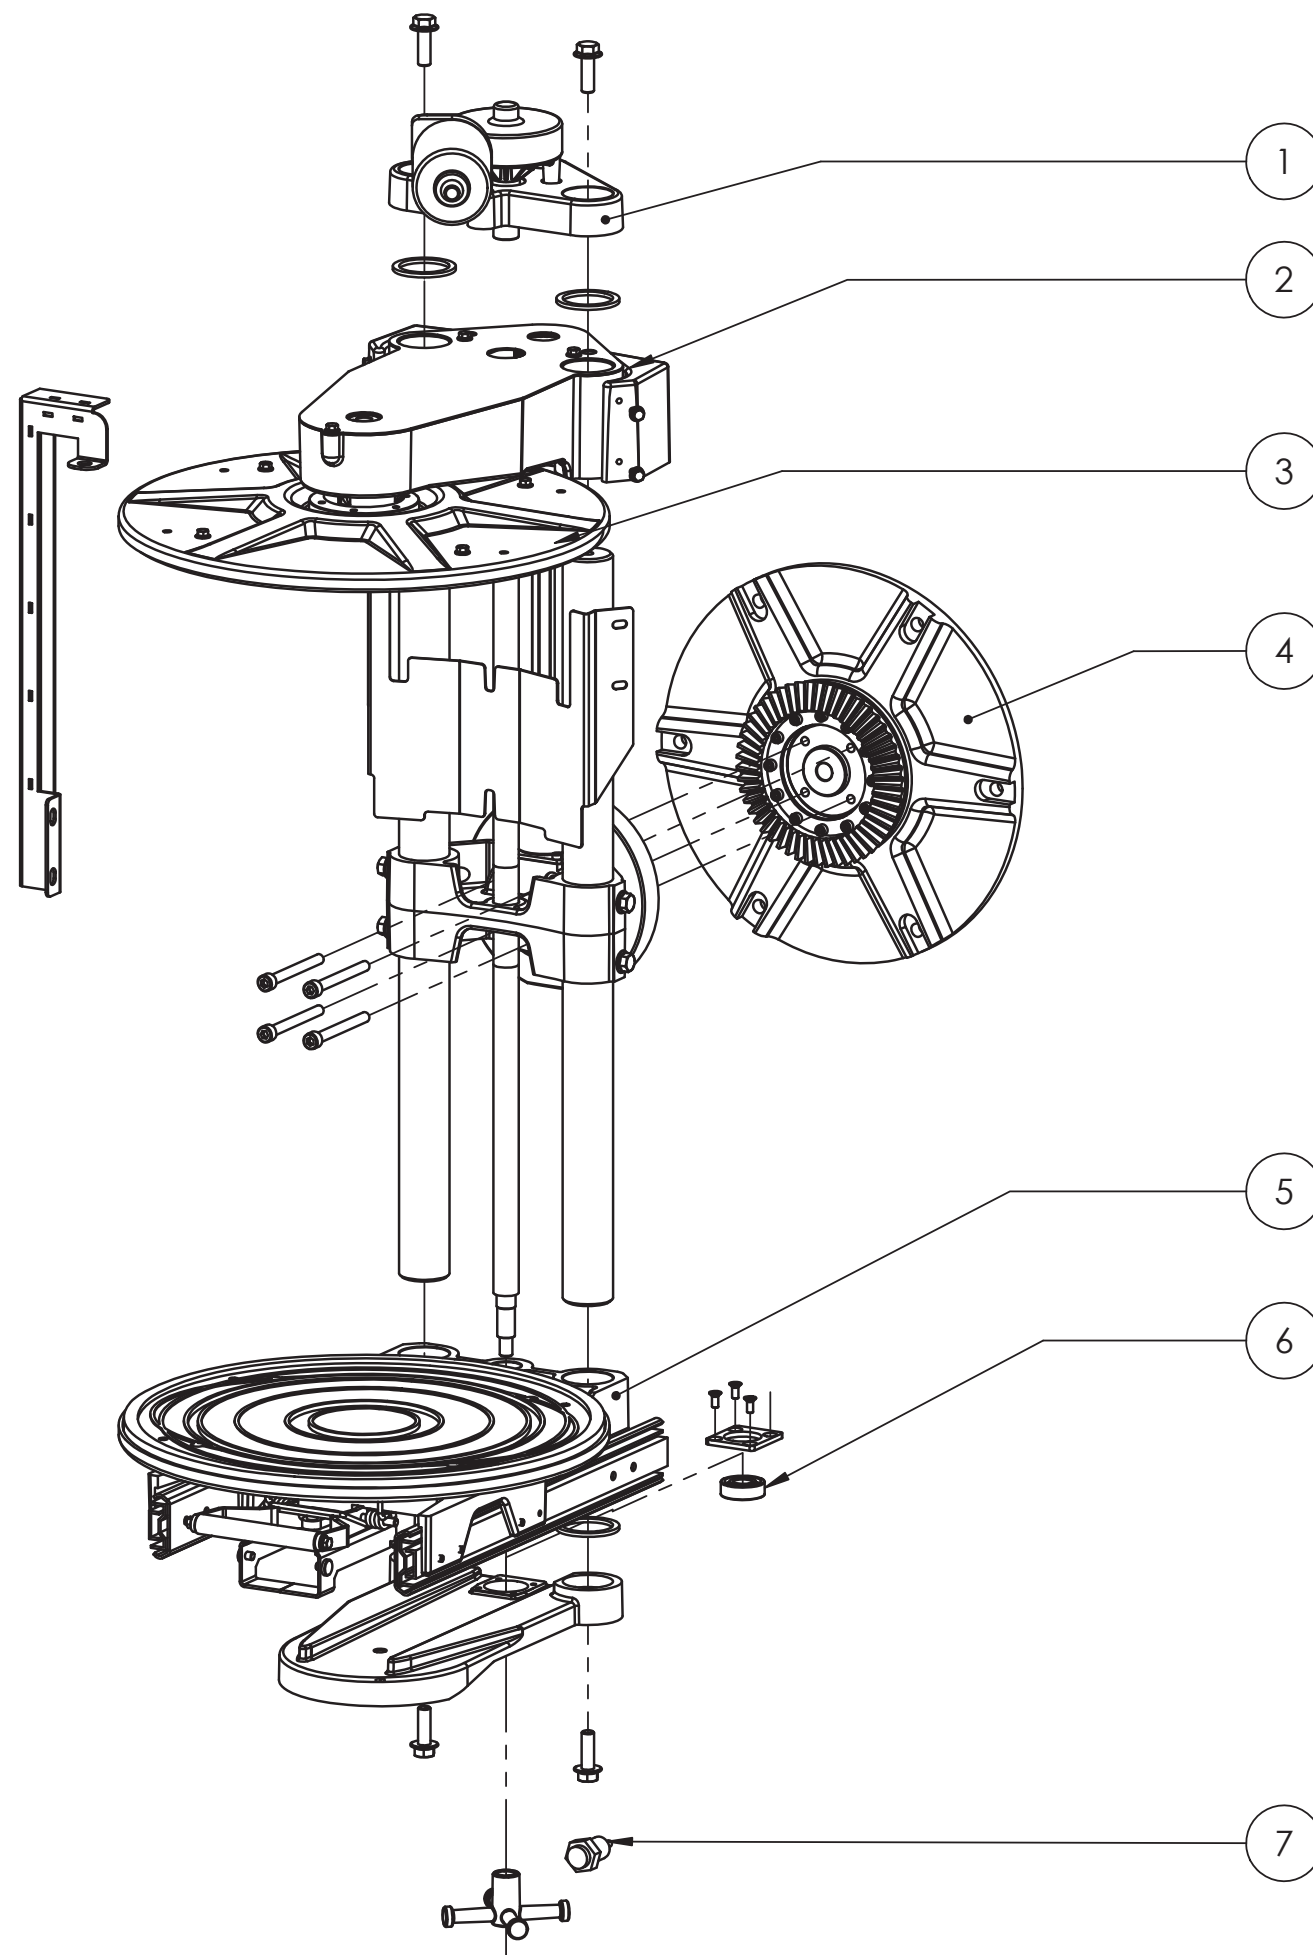

7001 Frame assembly

PARTS LIST			
ITEM	PART #	DESCRIPTION	REMARK
1	1818226-SP	USB connector	
3	1170076-SP	Switch,On/Off,Red,16A	
3	1864618-SP	NETENTRY, PF0033/20/63	
4	1817943-SP	Cable 8, Cradlehomesensor	
5	1817655-SP	WHEEL,65x30,2 PCS	
6	1110340-SP	Wheel,swivelling	
7	1862594-SP	Foot,plastic,M10x60(set 4 pcs)	
8	A101874-SP	Door magnet	
9	A101445-SP	Door Magnet small	

7002 A Door Assembly Left

PARTS LIST			
ITEM	PART #	DESCRIPTION	REMARK
1	1818411-SP	Door complete	
2	1864851-SP	Set Hinges Left side mounted	

7002 B Door Assembly Right

PARTS LIST			
ITEM	PART #	DESCRIPTION	REMARK
1	1818411-SP	Door complete	
2	1817131-SP	Set Hinge 96 Type-B	

7003 Display Assembly

PARTS LIST			
ITEM	PART #	DESCRIPTION	REMARK
1	1864937-SP	Emergency Switch Complete	
2	1818152-SP	Keyboard Foil,GA	
3	1818180-SP	Display complete	
4	1818130-SP	Display SK & GA	
5	1818322-SP	Keystone RJ45	

PARTS LIST			
ITEM	PART #	DESCRIPTION	REMARK
1		Automatic clamping assembly	Page 7012
2		Top Jaw Assembly	Page 7011
3		GUIDE BAR ASSEMBLY	Page 7014
4		Spindle Housing Assembly	Page 7015
5		Extractable Jaw Assembly	Page 7013
6	1865228-SP	Bearing	
7	1818217-SP	Sensor clamp encoder	